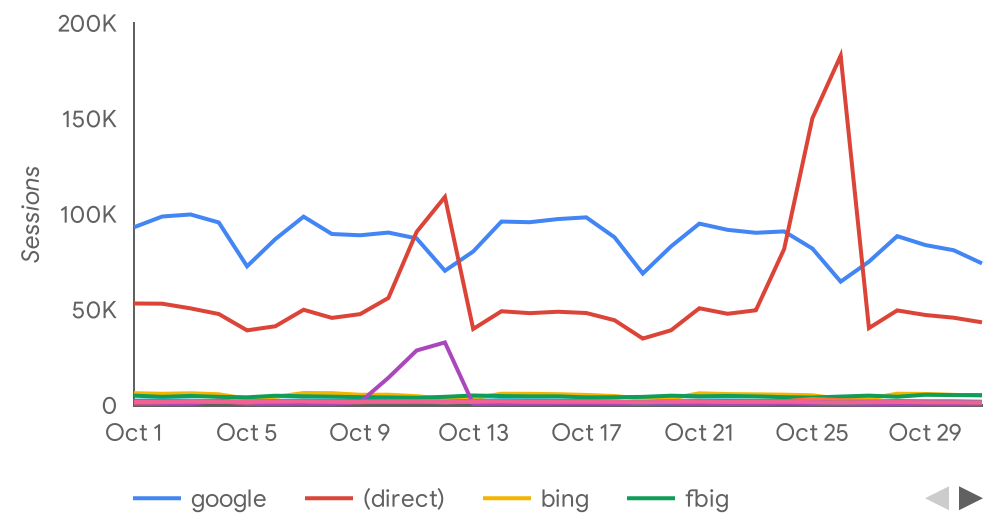

2024 October

Summary

Total users 4.6M ↑ 1.8%

Total Views 37,045,293 ↓ -6.2%

New User % 96% ↓ -0.7%

Pct Engaged 94% ↓ -1.8%

Pageviews per User 8.0 ↓ -7.8%

Engagement Time 00:01:08 ↓ -14.1%

Trends

Page Views

	Page title	Views	New users	Total users
1.	What Can I Bring? All   Transportation Secu...	5,701,017	257,050	445,200
2.	TSA PreCheck® Enrollment Centers   Trans...	3,471,066	67,447	384,761
3.	TSA PreCheck   Transportation Security Ad...	2,789,960	436,786	609,278
4.	TSA PreCheck New   Transportation Securi...	2,688,235	425,875	585,930
5.	Transportation Security Administration   Tr...	2,108,523	430,216	547,581
6.	What Can I Bring? Misc   Transportation Se...	1,668,418	8,077	102,416
7.	TSA Cares   Transportation Security Admini...	1,569,403	462,604	482,758
8.	What Can I Bring? Food   Transportation Se...	1,303,866	64,982	138,293
9.	Acceptable Identification at the TSA Check...	991,944	205,745	261,898
10.	Liquids Rule   Transportation Security Admi...	866,886	161,524	226,027

Top Traffic Sources

Session source	Session medium	Sessions	% Sessions
google	organic	2,460,283	42.8%
(direct)	(none)	1,860,471	32.4%
google	cpc	236,922	4.1%
fbig	social	146,159	2.5%
bing	organic	111,361	1.9%
(not set)	(not set)	99,471	1.7%
aa.com	referral	68,016	1.2%
dhs.gov	referral	60,551	1.1%
delta.com	referral	59,231	1.0%

Top Events

Event name	Event count	% Events	Active users
page_view	37,045,293	51.9%	4,626,329
scroll	9,184,719	12.9%	3,644,876
user_engagement	7,655,962	10.7%	2,486,141
session_start	5,862,253	8.2%	4,558,923
first_visit	4,449,786	6.2%	4,336,568
Click	2,901,098	4.1%	1,197,298
click	1,283,923	1.8%	854,520
form_start	881,314	1.2%	559,416
form_submit	542,441	0.8%	314,873