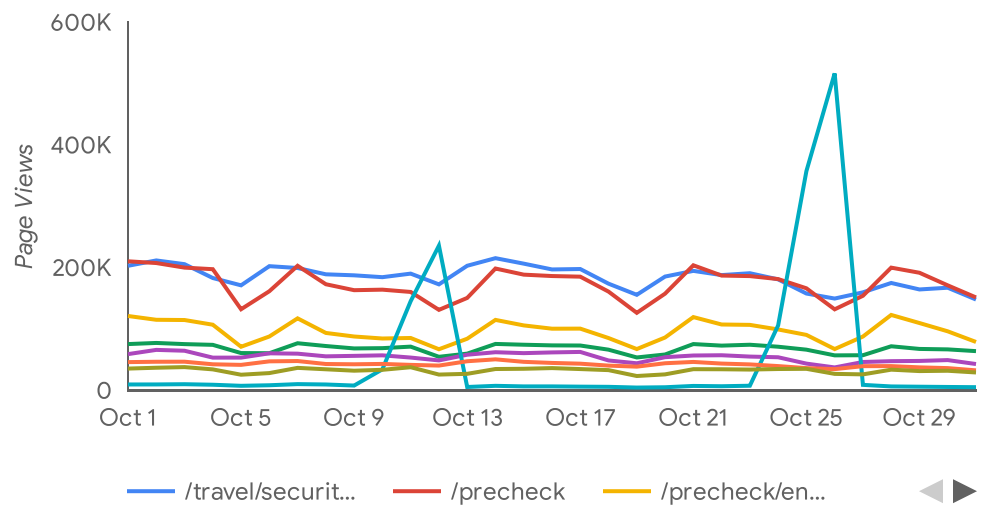

2024 October

Summary

Total users 4.6M ↑ 1.8%

Total Views 37,045,293 ↓ -6.2%

New User % 96% ↓ -0.7%

Pct Engaged 94% ↓ -1.8%

Pageviews per User 8.0 ↓ -7.8%

Engagement Time 00:01:08 ↓ -14.1%

Trends

Page Views

	Page title	Views	New users	Total users
1.	What Can I Bring? All   Transportation Secu...	5,701,017	257,050	445,200
2.	TSA PreCheck® Enrollment Centers   Trans...	3,471,066	67,447	384,761
3.	TSA PreCheck   Transportation Security Ad...	2,789,960	436,786	609,278
4.	TSA PreCheck New   Transportation Securi...	2,688,235	425,875	585,930
5.	Transportation Security Administration   Tr...	2,108,523	430,216	547,581
6.	What Can I Bring? Misc   Transportation Se...	1,668,418	8,077	102,416
7.	TSA Cares   Transportation Security Admini...	1,569,403	462,604	482,758
8.	What Can I Bring? Food   Transportation Se...	1,303,866	64,982	138,293
9.	Acceptable Identification at the TSA Check...	991,944	205,745	261,898
10.	Liquids Rule   Transportation Security Admi...	866,886	161,524	226,027

Top Traffic Sources

Session source	Session medium	Sessions	% Sessions
google	organic	2,460,283	42.8%
(direct)	(none)	1,860,471	32.4%
google	cpc	236,922	4.1%
fbig	social	146,159	2.5%
bing	organic	111,361	1.9%
(not set)	(not set)	99,471	1.7%
aa.com	referral	68,016	1.2%
dhs.gov	referral	60,551	1.1%
delta.com	referral	59,231	1.0%

Top Events

Event name	Event count	% Events	Active users
page_view	37,045,293	51.9%	4,626,329
scroll	9,184,719	12.9%	3,644,876
user_engagement	7,655,962	10.7%	2,486,141
session_start	5,862,253	8.2%	4,558,923
first_visit	4,449,786	6.2%	4,336,568
Click	2,901,098	4.1%	1,197,298
click	1,283,923	1.8%	854,520
form_start	881,314	1.2%	559,416
form_submit	542,441	0.8%	314,873