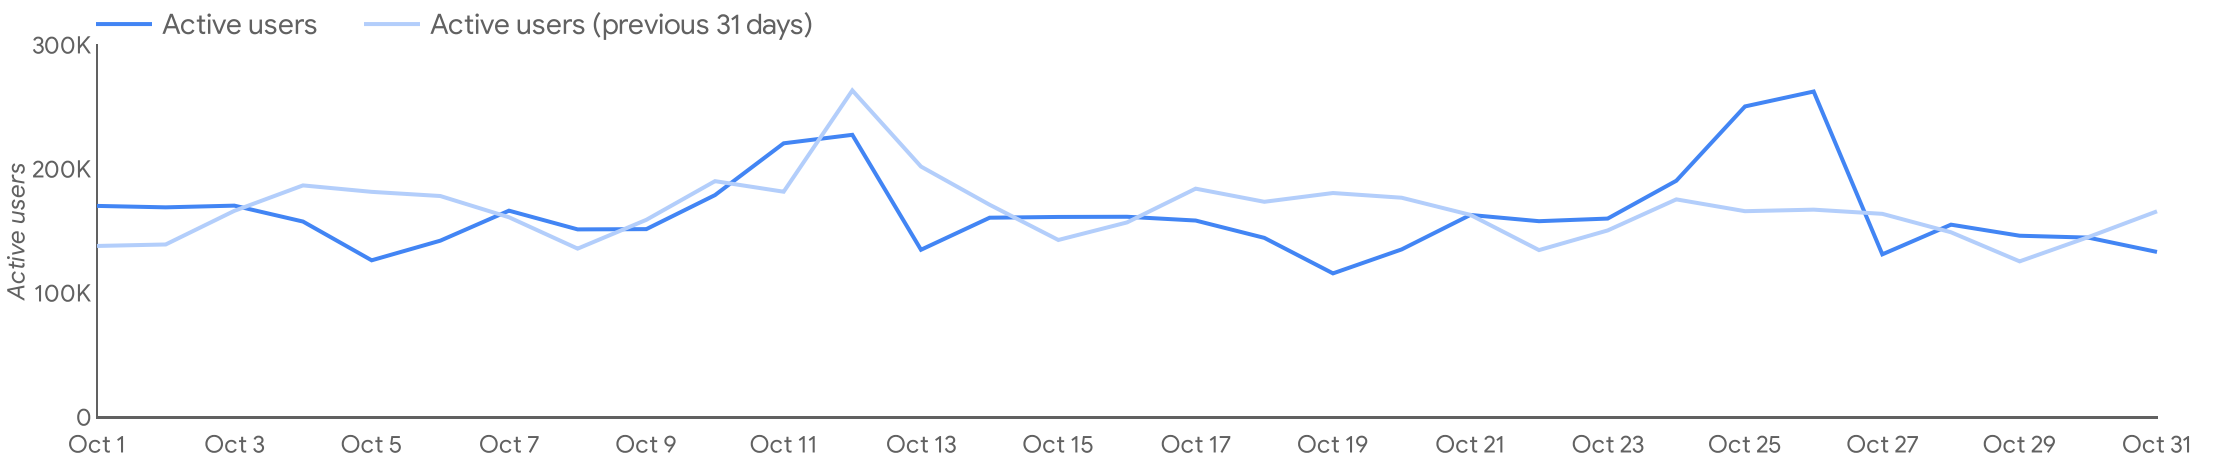

2024 October

Summary

Total users 4.6M ↑ 1.8%

Total Views 37,045,293 ↓ -6.2%

New User % 96% ↓ -0.7%

Pct Engaged 94% ↓ -1.8%

Pageviews per User 8.0 ↓ -7.8%

Engagement Time 00:01:08 ↓ -14.1%

Trends

Page Views

	Page title	Views	New users	Total users
1.	What Can I Bring? All   Transportation Secu...	5,701,017	257,050	445,200
2.	TSA PreCheck® Enrollment Centers   Trans...	3,471,066	67,447	384,761
3.	TSA PreCheck   Transportation Security Ad...	2,789,960	436,786	609,278
4.	TSA PreCheck New   Transportation Securi...	2,688,235	425,875	585,930
5.	Transportation Security Administration   Tr...	2,108,523	430,216	547,581
6.	What Can I Bring? Misc   Transportation Se...	1,668,418	8,077	102,416
7.	TSA Cares   Transportation Security Admini...	1,569,403	462,604	482,758
8.	What Can I Bring? Food   Transportation Se...	1,303,866	64,982	138,293
9.	Acceptable Identification at the TSA Check...	991,944	205,745	261,898
10.	Liquids Rule   Transportation Security Admi...	866,886	161,524	226,027

Top Traffic Sources

Session source	Session medium	Sessions	% Sessions
google	organic	2,460,283	42.8%
(direct)	(none)	1,860,471	32.4%
google	cpc	236,922	4.1%
fbig	social	146,159	2.5%
bing	organic	111,361	1.9%
(not set)	(not set)	99,471	1.7%
aa.com	referral	68,016	1.2%
dhs.gov	referral	60,551	1.1%
delta.com	referral	59,231	1.0%

Top Events

Event name	Event count	% Events	Active users
page_view	37,045,293	51.9%	4,626,329
scroll	9,184,719	12.9%	3,644,876
user_engagement	7,655,962	10.7%	2,486,141
session_start	5,862,253	8.2%	4,558,923
first_visit	4,449,786	6.2%	4,336,568
Click	2,901,098	4.1%	1,197,298
click	1,283,923	1.8%	854,520
form_start	881,314	1.2%	559,416
form_submit	542,441	0.8%	314,873