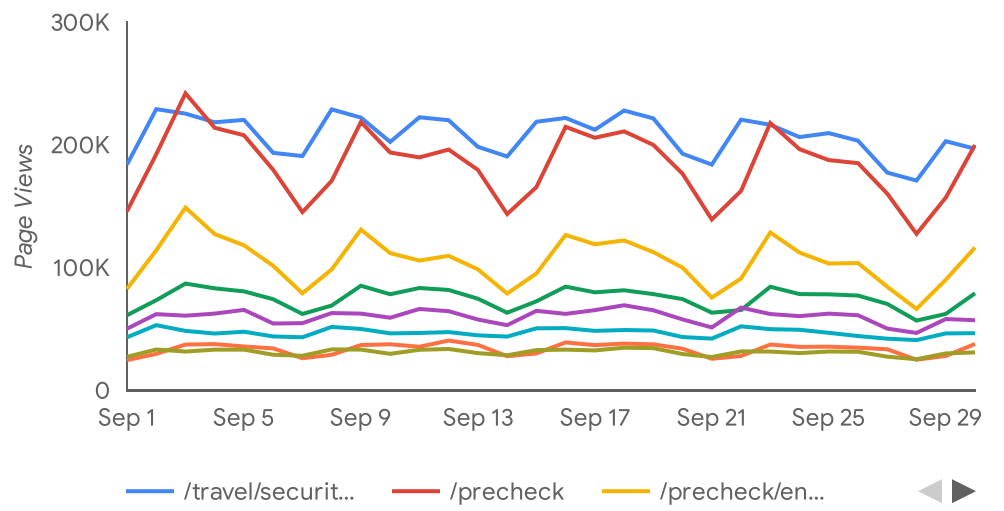

2024 September

Summary

Total users 4.4M -8.5%

New users 4.3M -6.7%

New User % 97% +2.0%

Pct Engaged 96% +0.4%

Pageviews per User 8.7 -0.2%

Engagement Time 00:01:20 +0.9%

Trends

Page Views

Table with 4 columns: Page title, Views, New users, Total users. Lists top 10 pages.

Top Pages

Table with 4 columns: Page path, Views, % Views, Active users. Lists top 8 page paths.

Top Traffic Sources

Table with 4 columns: Session source, Session medium, Sessions, % Sessions. Lists top 10 traffic sources.

Top Events

Table with 4 columns: Event name, Event count, % Events, Active users. Lists top 10 events.