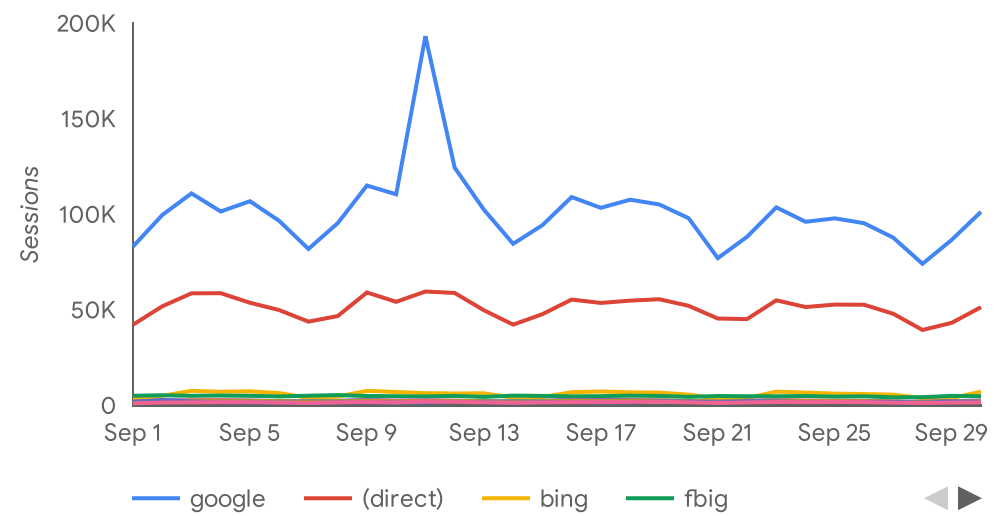

2024 September

Summary

Total users 4.4M -8.5%

New users 4.3M -6.7%

New User % 97% +2.0%

Pct Engaged 96% +0.4%

Pageviews per User 8.7 -0.2%

Engagement Time 00:01:20 +0.9%

Trends

Page Views

Table with 4 columns: Page title, Views, New users, Total users. Lists top 10 pages.

Top Pages

Table with 4 columns: Page path, Views, % Views, Active users. Lists top 8 page paths.

Top Traffic Sources

Table with 4 columns: Session source, Session medium, Sessions, % Sessions. Lists top 10 traffic sources.

Top Events

Table with 4 columns: Event name, Event count, % Events, Active users. Lists top 10 events.