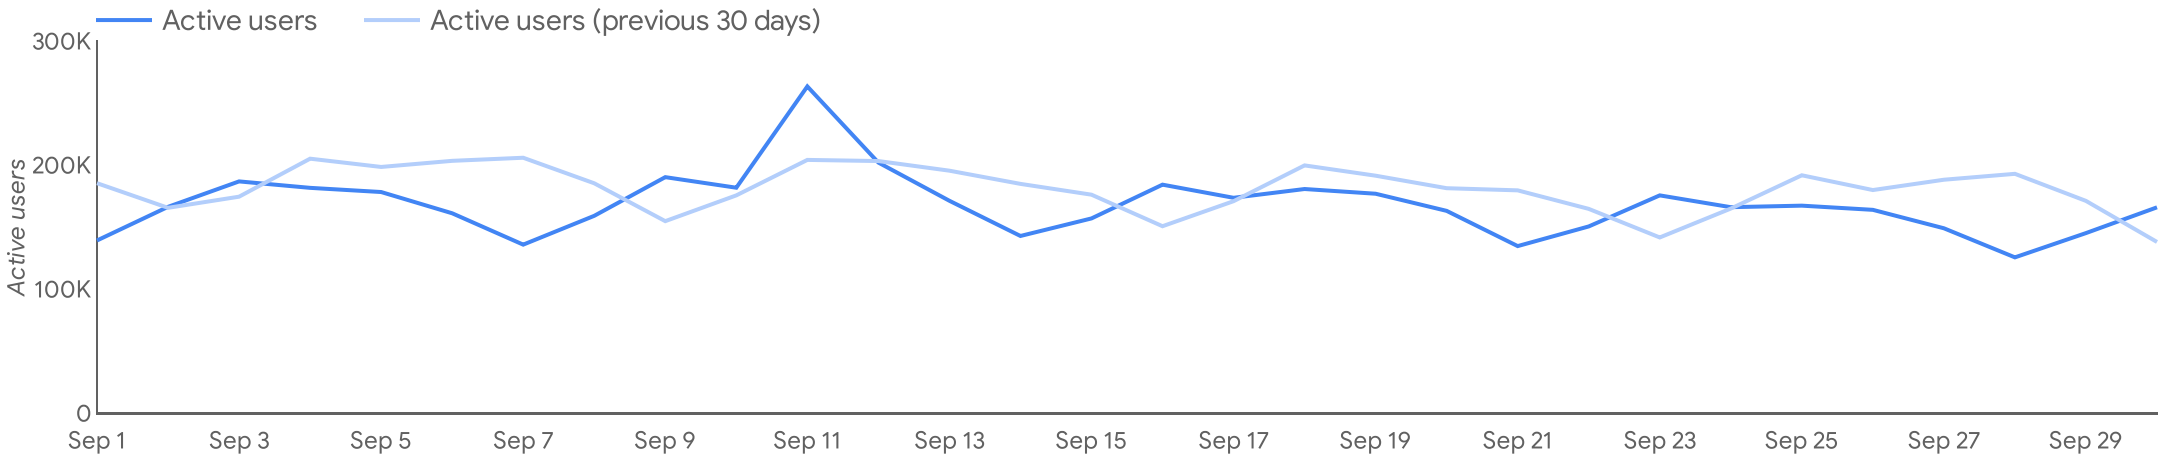

2024 September

Summary

Total users 4.4M -8.5%

New users 4.3M -6.7%

New User % 97% +2.0%

Pct Engaged 96% +0.4%

Pageviews per User 8.7 -0.2%

Engagement Time 00:01:20 +0.9%

Trends

Page Views

Table with 4 columns: Page title, Views, New users, Total users. Lists top 10 pages.

Top Pages

Table with 4 columns: Page path, Views, % Views, Active users. Lists top 8 page paths.

Top Traffic Sources

Table with 4 columns: Session source, Session medium, Sessions, % Sessions. Lists top 10 traffic sources.

Top Events

Table with 4 columns: Event name, Event count, % Events, Active users. Lists top 10 events.