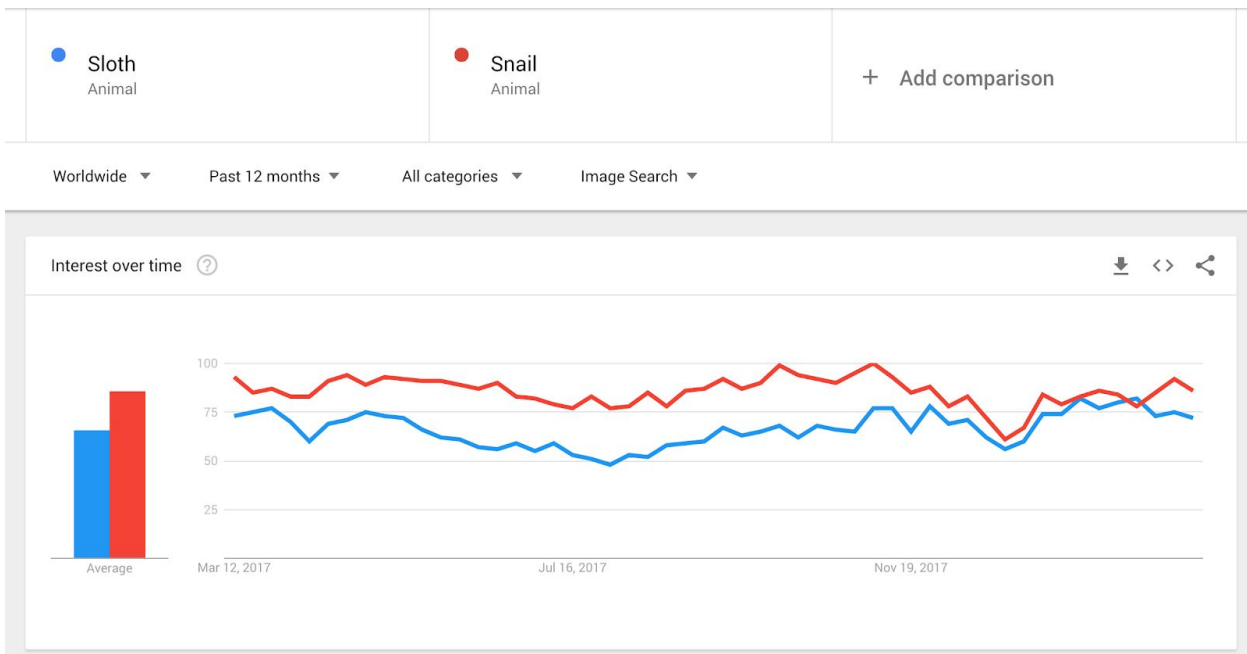

Compared to another being with qualities similar to a sloth, the snail shows a similar popularity to the sloth on Google Trends from the time period of January 2004 to present. Further, the uptick in popularity for the sloth seen in 2012 (Figure A) is a result of the infamous clip from The Ellen Show when Kristen Bell had what can only be described as a 'sloth meltdown'⁹. Since that time Google Trends for the sloth has stabilized, but evidence from media — such as the movies described earlier — shows steady popularity for the animal.

⁹ <https://www.youtube.com/watch?v=t5jw3T3Jy70>

● sloth ● snail

Worldwide. 1/1/04 - 2/6/18. Web Search.

Figure A

Below you will find additional search results in Google Search, Bing and Google Trends image search comparing the sloth with the snail.

Youtube Search

About 924,000 results

About 812,000 results

Google Trends Web Search (past 12 months)

Google Trends Image Search (past 12 months)

Multiple Usages

A SLOTH emoji has a wide variety of uses, from simply sending a friend something cute — as one might use the panda emoji — to characterizing human characteristics related to attributes of the sloth, such as being tired, lazy, slow and deliberate or late. An additional applications could be to use a sloth emoji as a representation of one of the 7 Deadly Sins of the Christian church, to be used beside the heart emoji (lust), the moneybag emoji (gluttony), money-mouth face (greed), angry face emoji (wrath), face with steam emoji (envy), and the rainbow flag emoji (pride).

If someone doesn't want to join a group to go out to party, that person could answer: "I am in SLOTH mode". Another usage would be to describe a person: "He is a SLOTH". It can also be used as synonym for "slow".