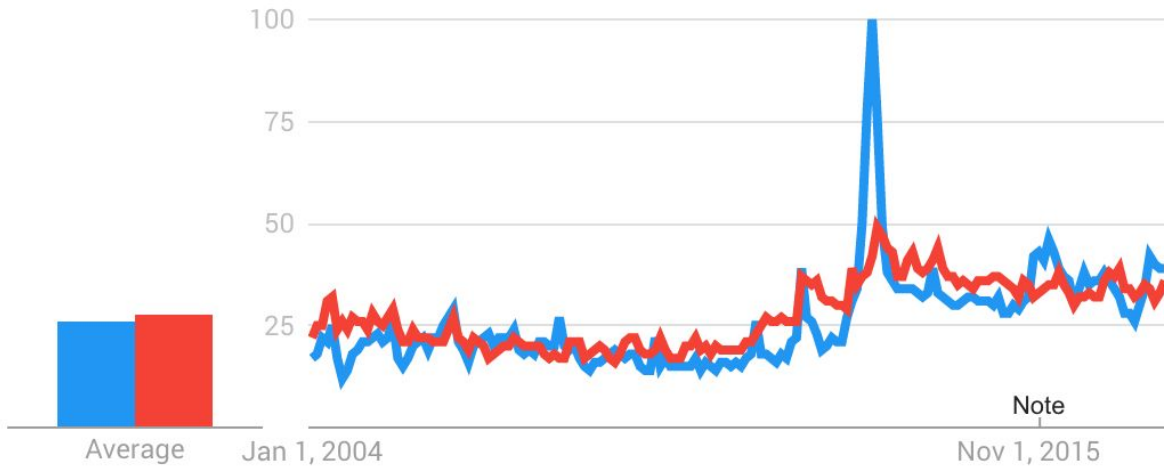

Compared to another being with qualities similar to a sloth, the snail shows a similar popularity to the sloth on Google Trends from the time period of January 2004 to present. Further, the uptick in popularity for the sloth seen in 2012 (Figure A) is a result of the infamous clip from The Ellen Show when Kristen Bell had what can only be described as a 'sloth meltdown'⁹. Since that time Google Trends for the sloth has stabilized, but evidence from media — such as the movies described earlier — shows steady popularity for the animal.

⁴ <https://www.onmsft.com/news/skype-adds-sloth-emoticon>

⁵ <https://www.facebook.com/SlothConservation/>

⁶ <https://www.facebook.com/slothdelarebel/>

⁷ <https://www.facebook.com/slothslover/>

⁸ <https://www.instagram.com/explore/tags/sloth/>

⁹ <https://www.youtube.com/watch?v=t5jw3T3Jy70>

● sloth ● snail

Worldwide. 1/1/04 - 2/6/18. Web Search.

Figure A

Below you will find additional search results in Google Search, Bing and Google Trends image search comparing the sloth with the snail.