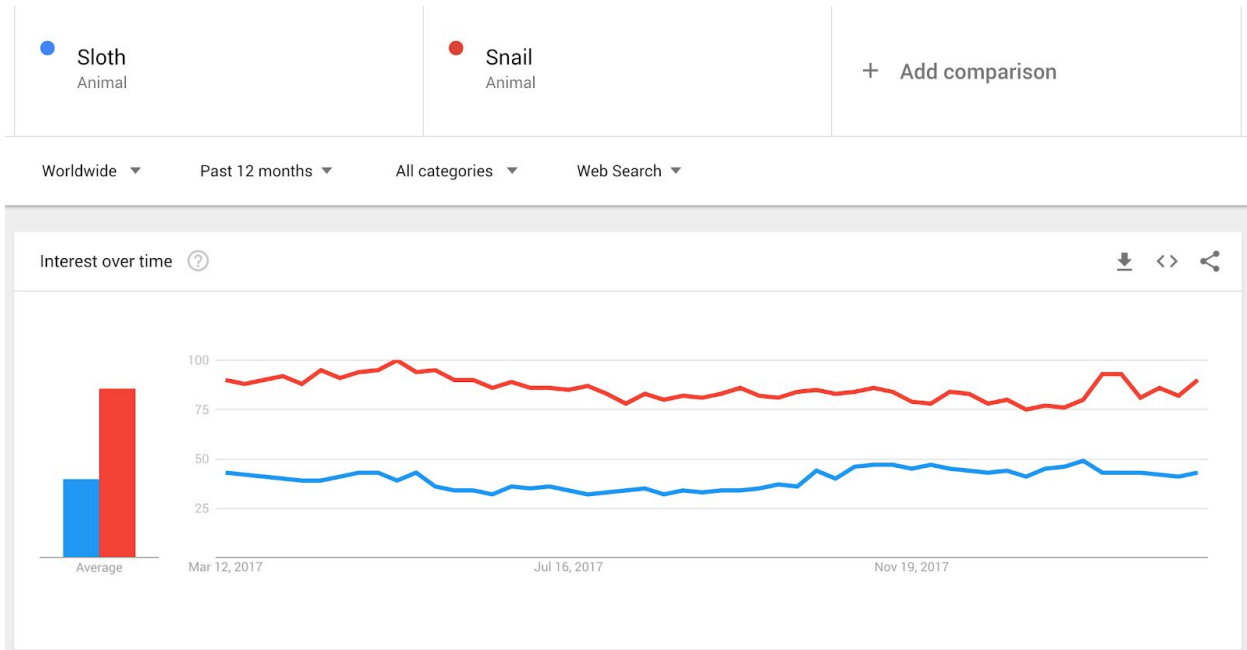

Compared to another being with qualities similar to a sloth, the snail shows a similar popularity to the sloth on Google Trends from the time period of January 2004 to present. Further, the uptick in popularity for the sloth seen in 2012 (Figure A) is a result of the infamous clip from The Ellen Show when Kristen Bell had what can only be described as a 'sloth meltdown'⁹. Since that time Google Trends for the sloth has stabilized, but evidence from media — such as the movies described earlier — shows steady popularity for the animal.

⁹ <https://www.youtube.com/watch?v=t5jw3T3Jy70>

● sloth ● snail

Worldwide. 1/1/04 - 2/6/18. Web Search.

Figure A

Below you will find additional search results in Google Search, Bing and Google Trends image search comparing the sloth with the snail.

Youtube Search

About 924,000 results

About 812,000 results

Google Trends Web Search (past 12 months)

Google Trends Image Search (past 12 months)

Multiple Usages

A SLOTH emoji has a wide variety of uses, from simply sending a friend something cute — as one might use the panda emoji — to characterizing human characteristics related to attributes of the sloth, such as being tired, lazy, slow and deliberate or late. An additional applications could be to use a sloth emoji as a representation of one of the 7 Deadly Sins of the Christian church, to be used beside the heart emoji (lust), the moneybag emoji (gluttony), money-mouth face (greed), angry face emoji (wrath), face with steam emoji (envy), and the rainbow flag emoji (pride).

If someone doesn't want to join a group to go out to party, that person could answer: "I am in SLOTH mode". Another usage would be to describe a person: "He is a SLOTH". It can also be used as synonym for "slow".