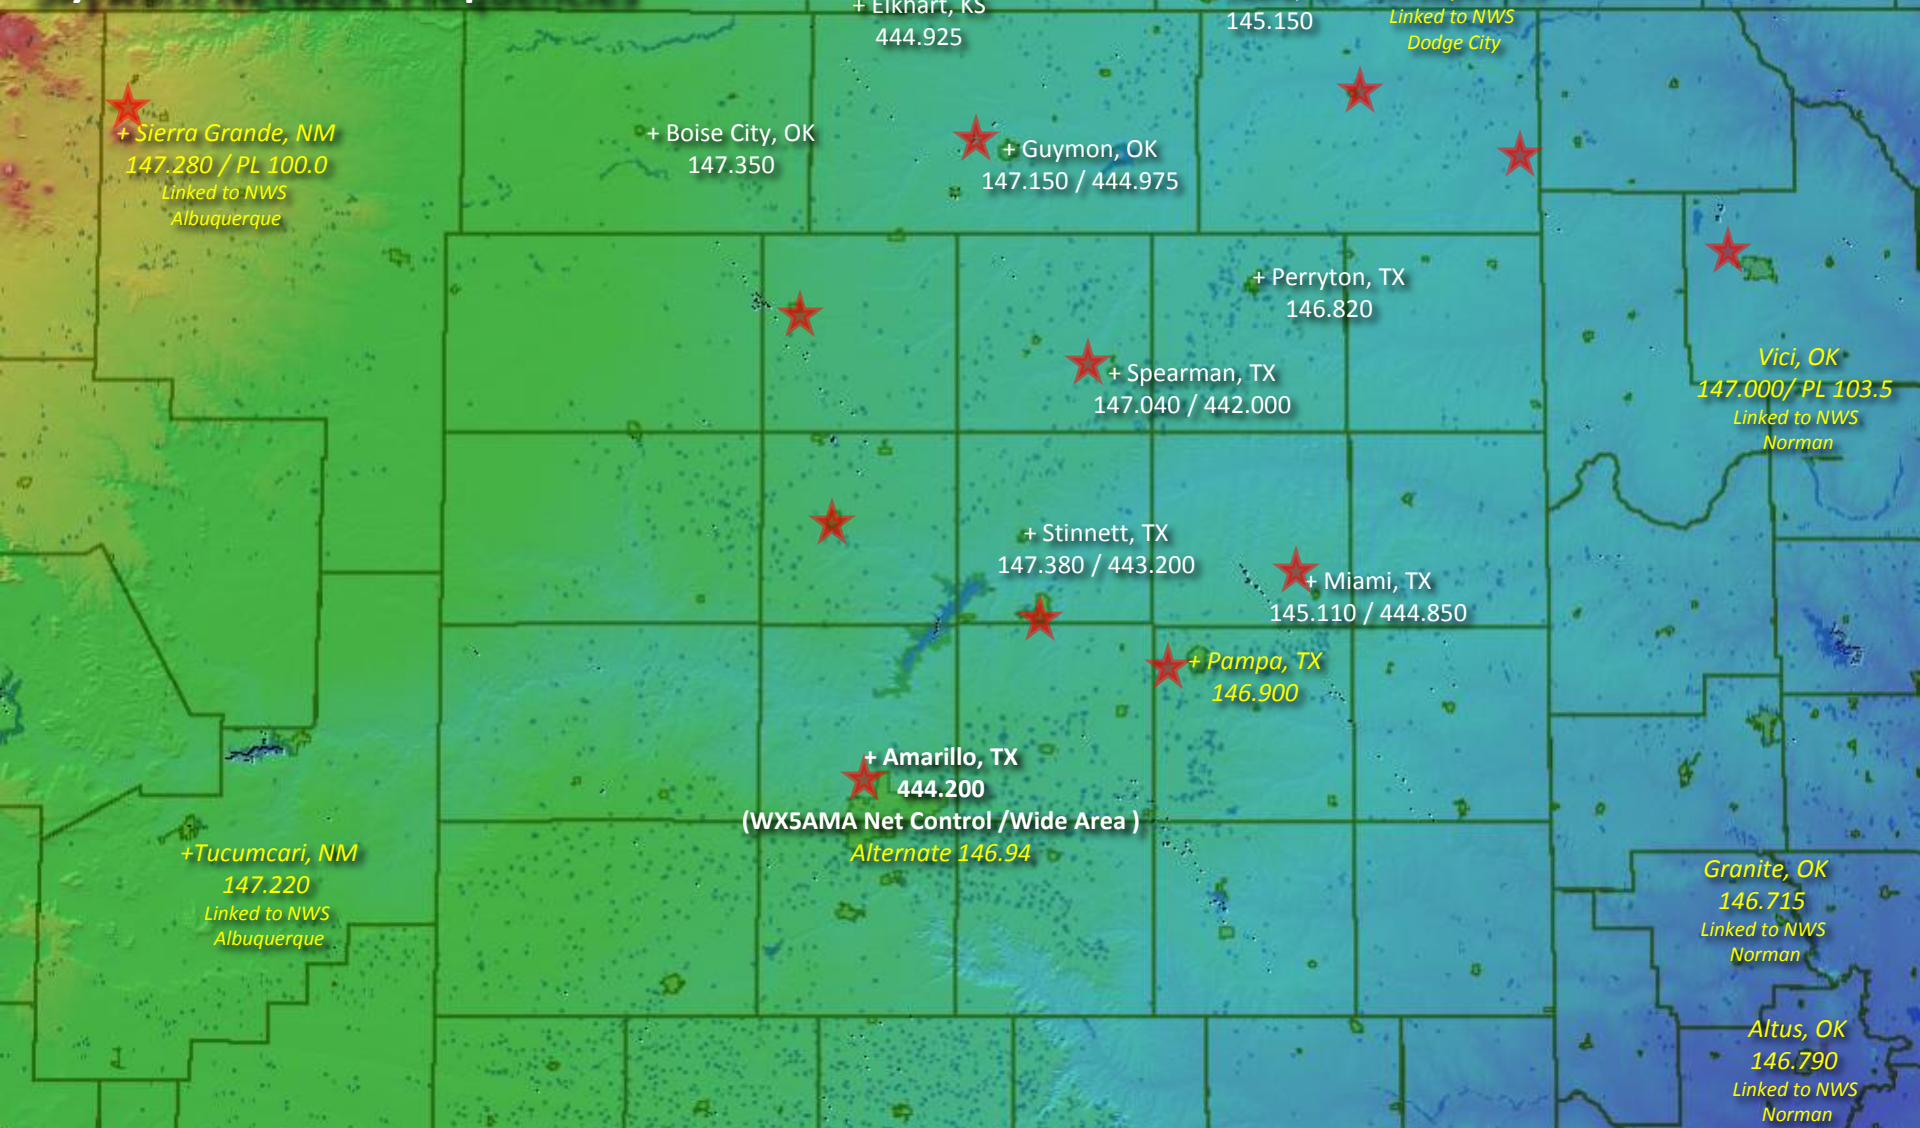

Special thanks to the Panhandle ARES/Skywarn group for providing this information!

NWS Amarillo, TX Skywarn Network Frequencies

NOTE: All frequencies have PL tone of 88.5 unless indicated otherwise

★ denotes APRS Digipeater, APRS is monitored at NWS Amarillo