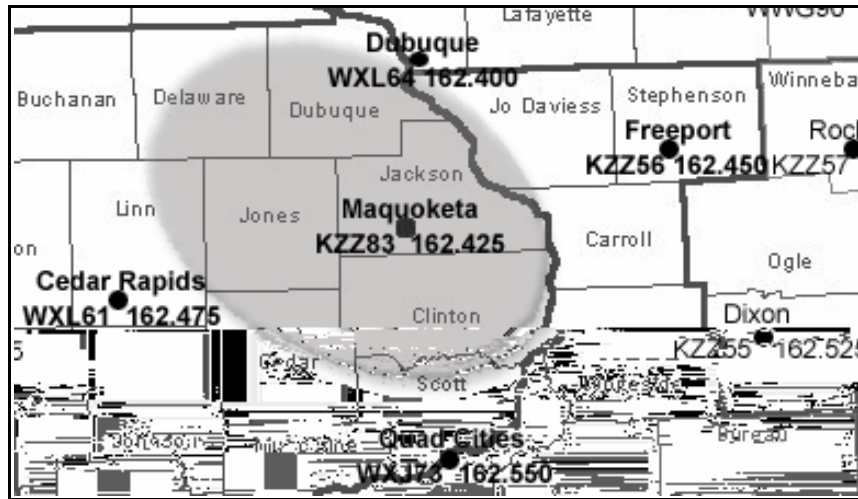

NOAA Weather Radio Fact Sheet

Maquoketa

Transmitter location: just west of Maquoketa, Iowa
(Jackson County)

Station ID: KZZ-83

Station Frequency: 162.425 MHz

Transmitter Power: 300 Watts

Listening Area Counties: Illinois: Carroll and Jo Daviess.
Iowa: Cedar, Clinton, Delaware, Dubuque, Jackson, and Jones.

FIPS Codes for the Maquoketa listening area are:

Carroll IL ... 017015	Dubuque IA ... 019061
Cedar IA ... 019031	Jackson IA ... 019097
Clinton IA ... 019045	Jo Daviess IL ... 017085
Delaware IA ... 019055	Jones IA ... 019105

Who provides this service?

This station is a cooperative effort between the Iowa Emergency Management Division, the Iowa State Patrol, Jackson County Emergency Management, and the National Weather Service. The actual broadcasts originate from the National Weather Service in the Quad Cities.