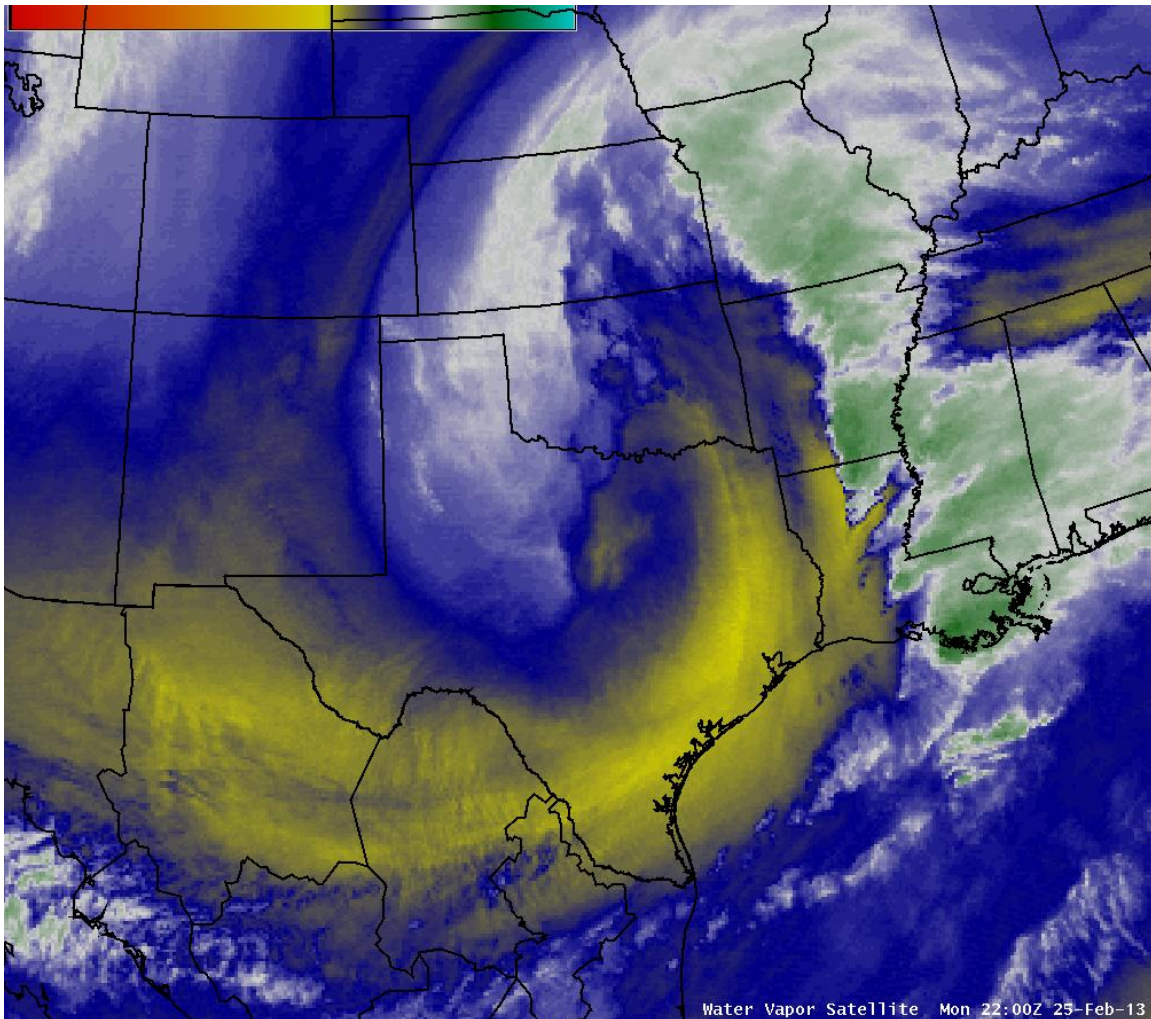

February 25, 2013 Strong Wind Event

A strong low pressure center and cold front moved through South Central Texas on Monday, February 25, 2013. Very strong north winds behind the cold front spread across the region during the late morning through early evening hours. Wind gusts from near 50 to near 60 MPH were reported across much of south central Texas. There were reports of widespread damage along the Interstate 35 corridor along with several wildfires.

The image above shows an upper level low pressure system centered over northwest Texas at 4 PM CST on February 25, 2013.

A strong cold front associated with the upper level low entered the southern Edwards Plateau around 2 AM and moved quickly into the Interstate 35 corridor by 6 AM. Winds increased behind the front and were strongest during the late morning through early evening hours. The graphic below is a selection of the highest measured wind gusts.