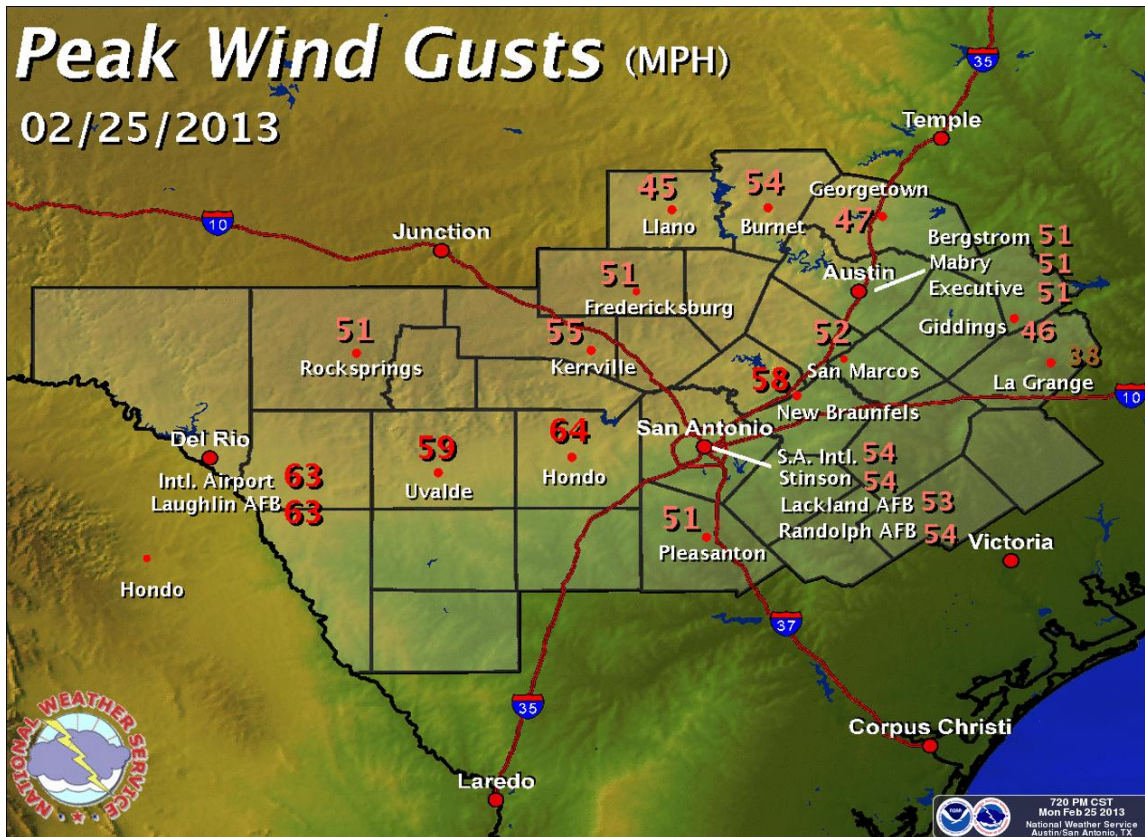

February 25, 2013 Strong Wind Event

A strong low pressure center and cold front moved through South Central Texas on Monday, February 25, 2013. Very strong north winds behind the cold front spread across the region during the late morning through early evening hours. Wind gusts from near 50 to near 60 MPH were reported across much of south central Texas. There were reports of widespread damage along the Interstate 35 corridor along with several wildfires.

The image above shows an upper level low pressure system centered over northwest Texas at 4 PM CST on February 25, 2013.

A strong cold front associated with the upper level low entered the southern Edwards Plateau around 2 AM and moved quickly into the Interstate 35 corridor by 6 AM. Winds increased behind the front and were strongest during the late morning through early evening hours. The graphic below is a selection of the highest measured wind gusts.