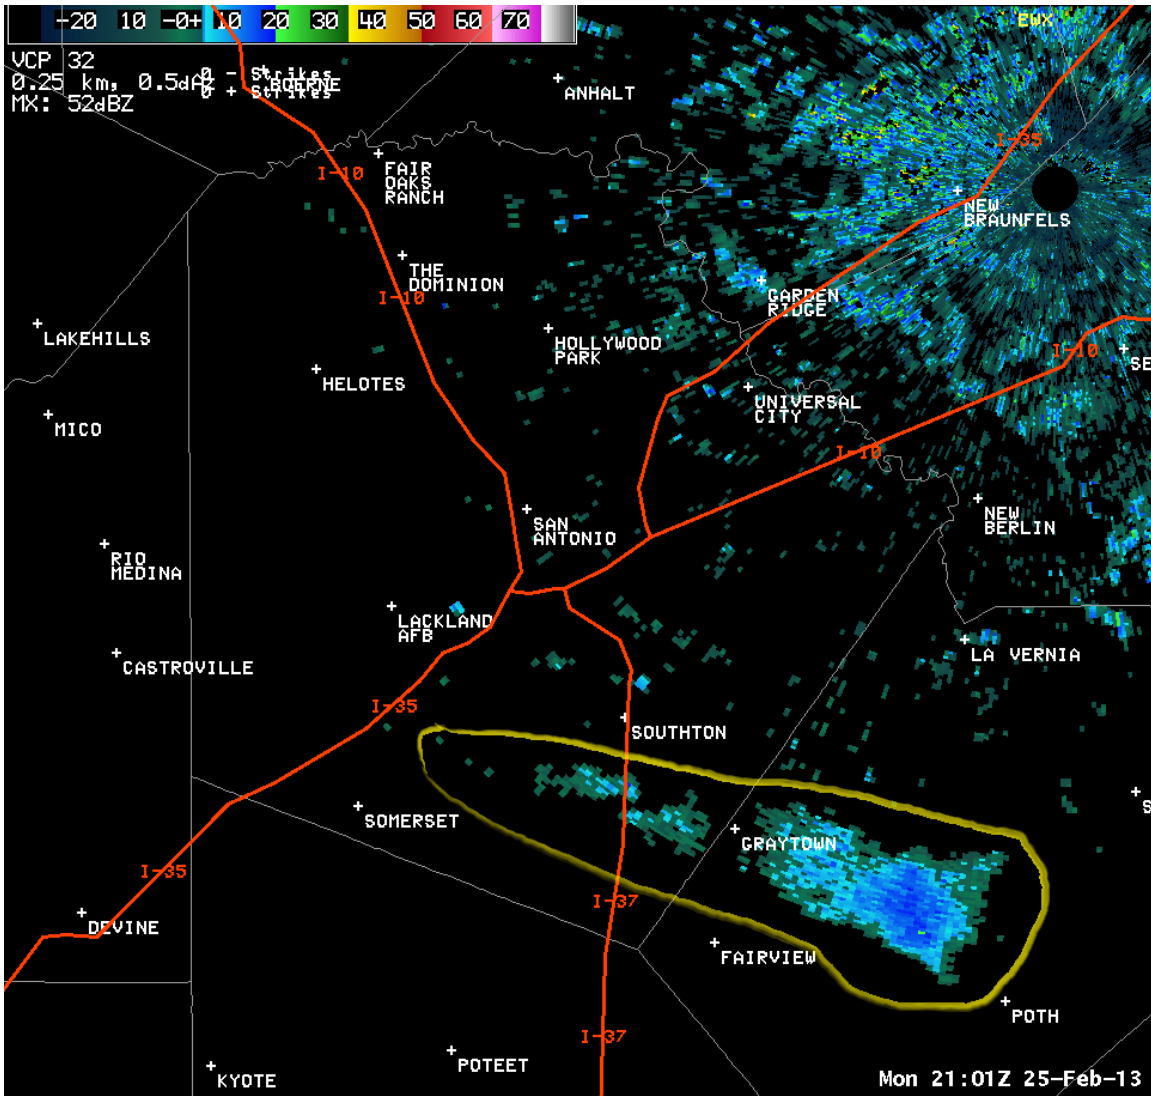

2 NW HORSESHOE BAY (LLANO TX) (AWS)	310 PM FEB 25	40 MPH
4 ENE MOUNTAIN HOME (KERR TX)	325 PM FEB 25	40 MPH
2 ENE CIBOLO (GUADALUPE TX) (APRSWXNET)	327 PM FEB 25	40 MPH
BIRD (GILLESPIE TX) (1500 FT) (GOES)	108 PM FEB 25	40 MPH

The strong winds combined with low relative humidity values and dry fuels also resulted in several wildfires across the region.

The image above shows a smoke plume as detected by Doppler radar from a fire over southern Bexar county as of 3:01 PM CST.