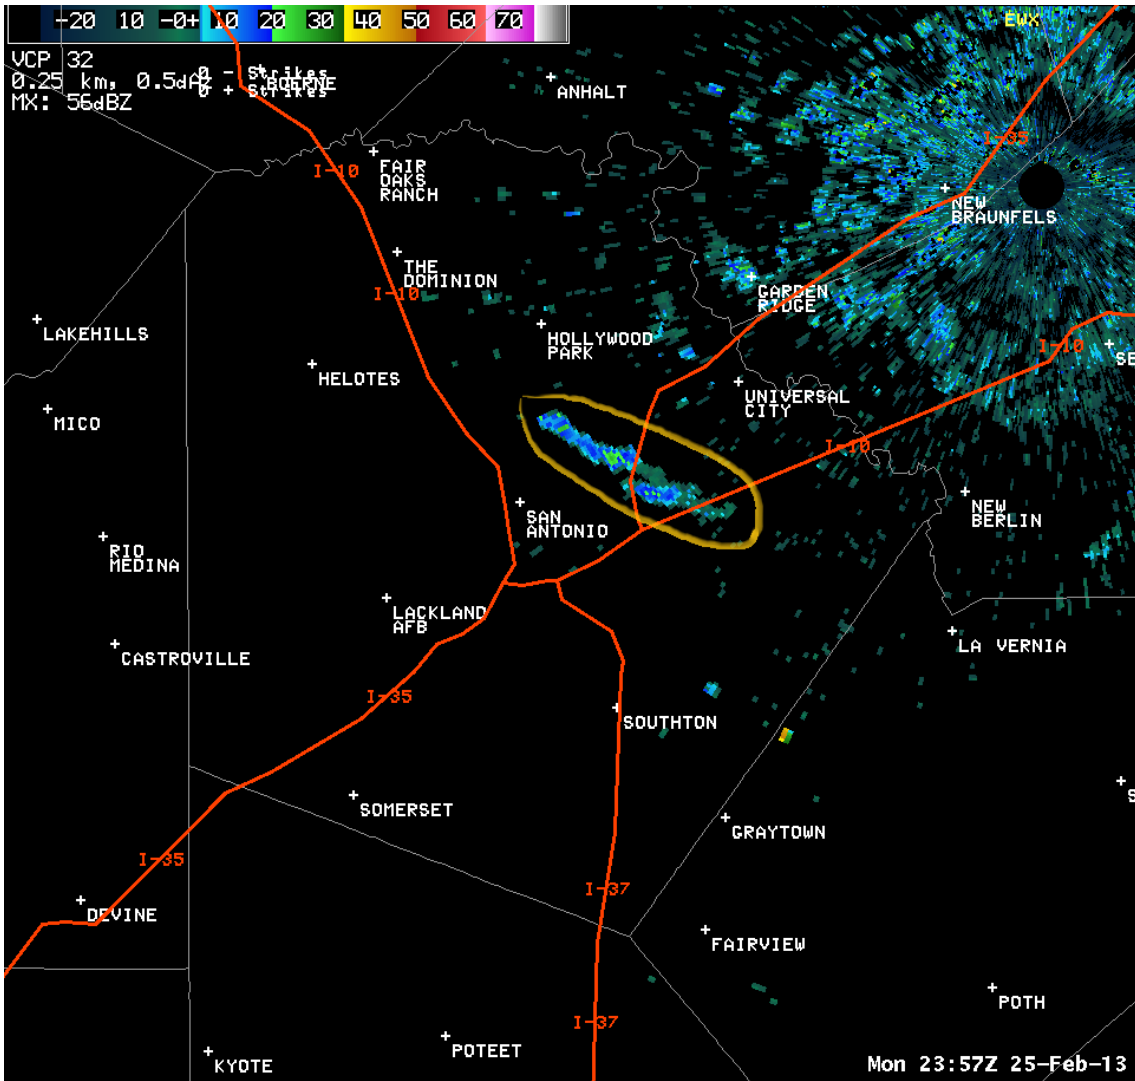

Smoke plume over central Bexar county at 5:57 PM CST.