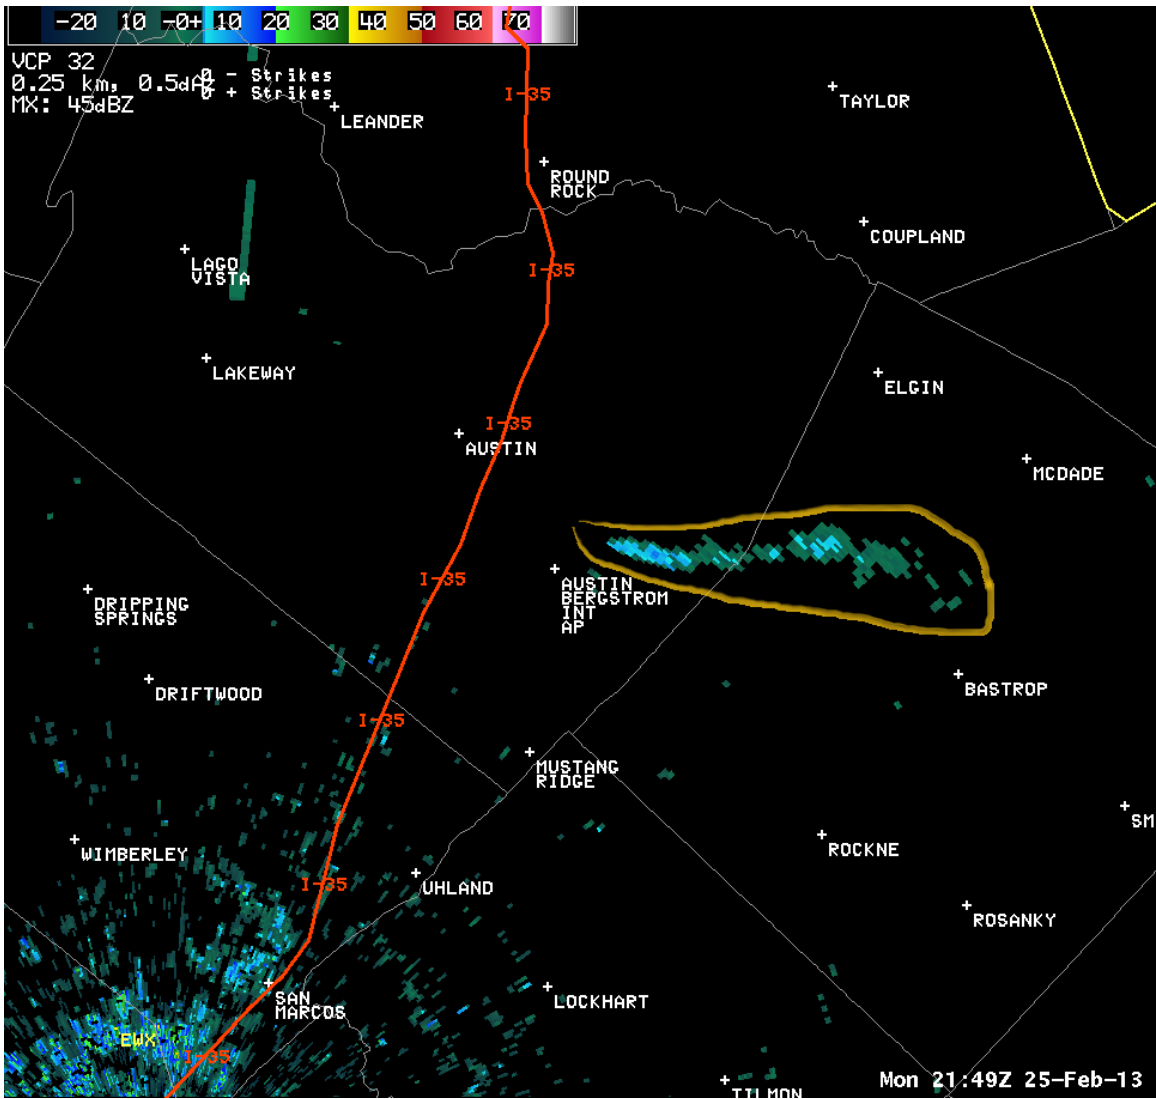

February 25, 2013 Strong Wind Event

A strong low pressure center and cold front moved through South Central Texas on Monday, February 25, 2013. Very strong north winds behind the cold front spread across the region during the late morning through early evening hours. Wind gusts from near 50 to near 60 MPH were reported across much of south central Texas. There were reports of widespread damage along the Interstate 35 corridor along with several wildfires.

2 NW HORSESHOE BAY (LLANO TX) (AWS)	310 PM FEB 25	40 MPH
4 ENE MOUNTAIN HOME (KERR TX)	325 PM FEB 25	40 MPH
2 ENE CIBOLO (GUADALUPE TX) (APRSWXNET)	327 PM FEB 25	40 MPH
BIRD (GILLESPIE TX) (1500 FT) (GOES)	108 PM FEB 25	40 MPH

The strong winds combined with low relative humidity values and dry fuels also resulted in several wildfires across the region.

The image above shows a smoke plume as detected by Doppler radar from a fire over southern Bexar county as of 3:01 PM CST.

Smoke plume over central Bexar county at 5:57 PM CST.

Smoke plume over eastern Travis county at 3:49 PM CST.