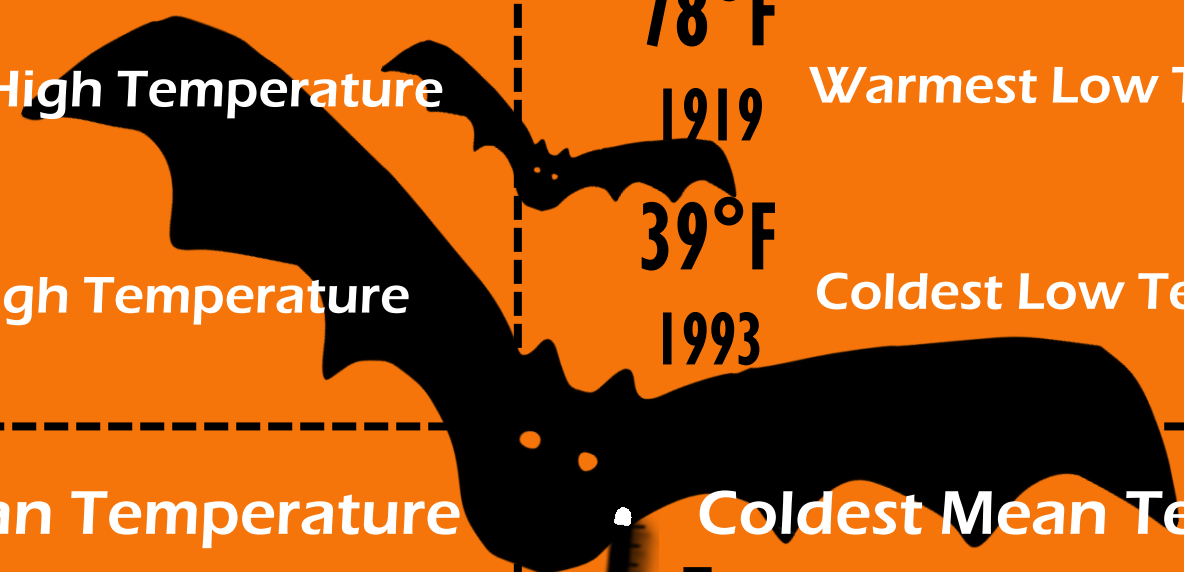

Record Low Temperature

78°F
1919 Warmest Low Temperature

39°F
1993 Coldest Low Temperature