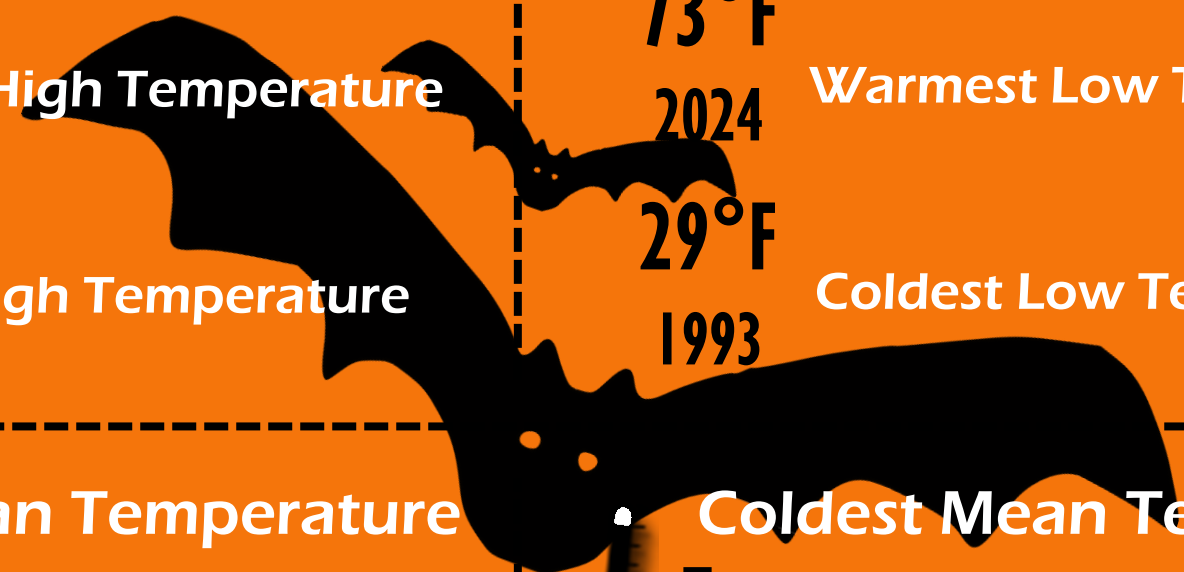

Record Low Temperature

73°F
2024 Warmest Low Temperature

29°F
1993 Coldest Low Temperature