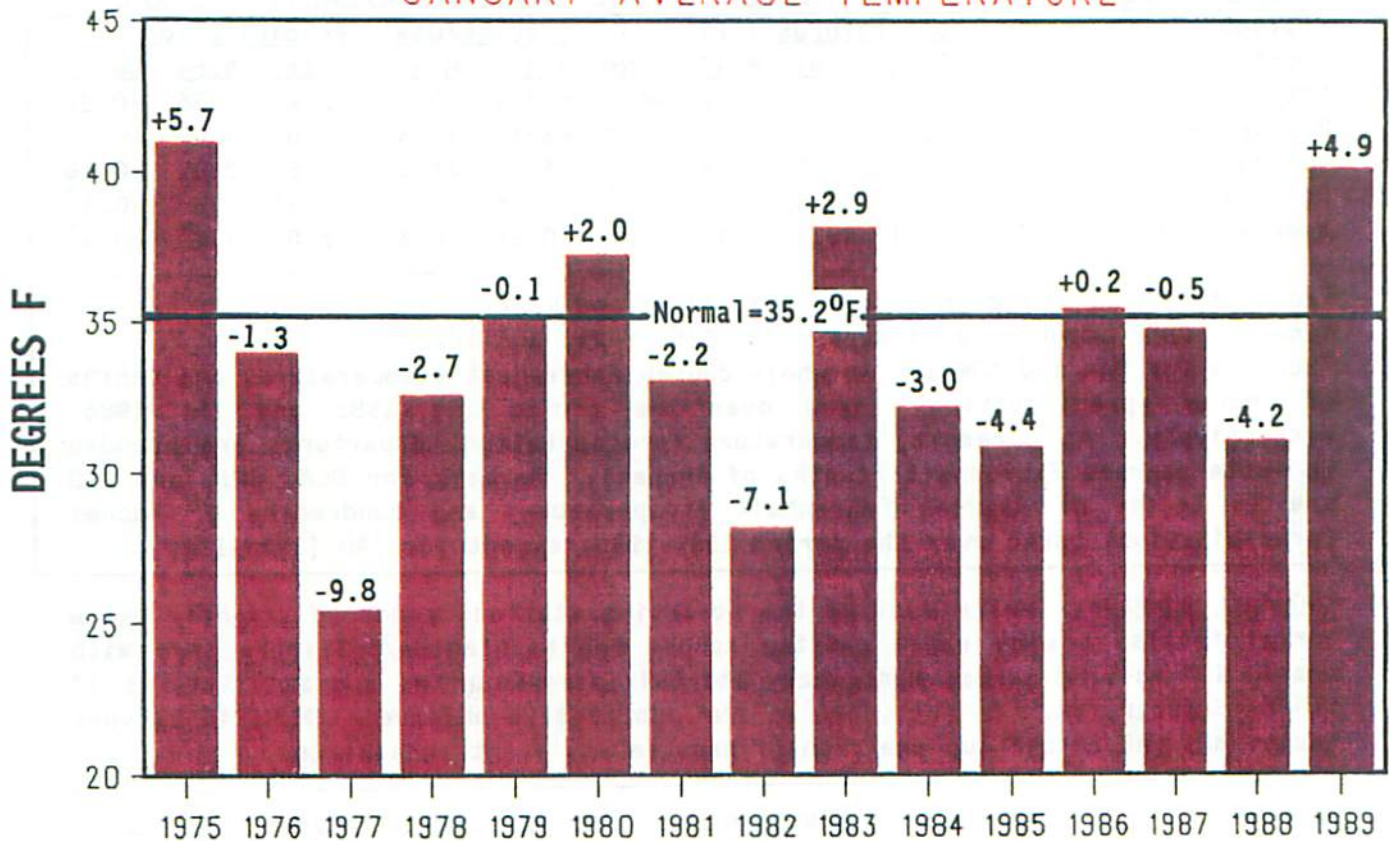

PRESTO

PRECIPITATION SUMMARY AND TEMPERATURE OBSERVATIONS
FOR THE WASHINGTON, DC & BALTIMORE, MD AREA

JANUARY 1989

WASHINGTON NATIONAL AIRPORT (DCA)
JANUARY AVERAGE TEMPERATURE

**MILDEST JANUARY AT DCA SINCE 1975
(AND SINCE 1975 & 1974 AT BWI AND IAD, RESPECTIVELY)**

AND

**THIS JANUARY, DCA, BWI, ADW, AND DAA RECORDED
14 DAYS WITH HIGHS OF 50°F OR GREATER**

Andrew H. Horvitz, 763-8111
Satellite Data Services Division, NCDC/NESDIS/NOAA

David Miskus, 763-8071
Climate Analysis Center, NMC/NWS/NOAA

(For more details please turn over)