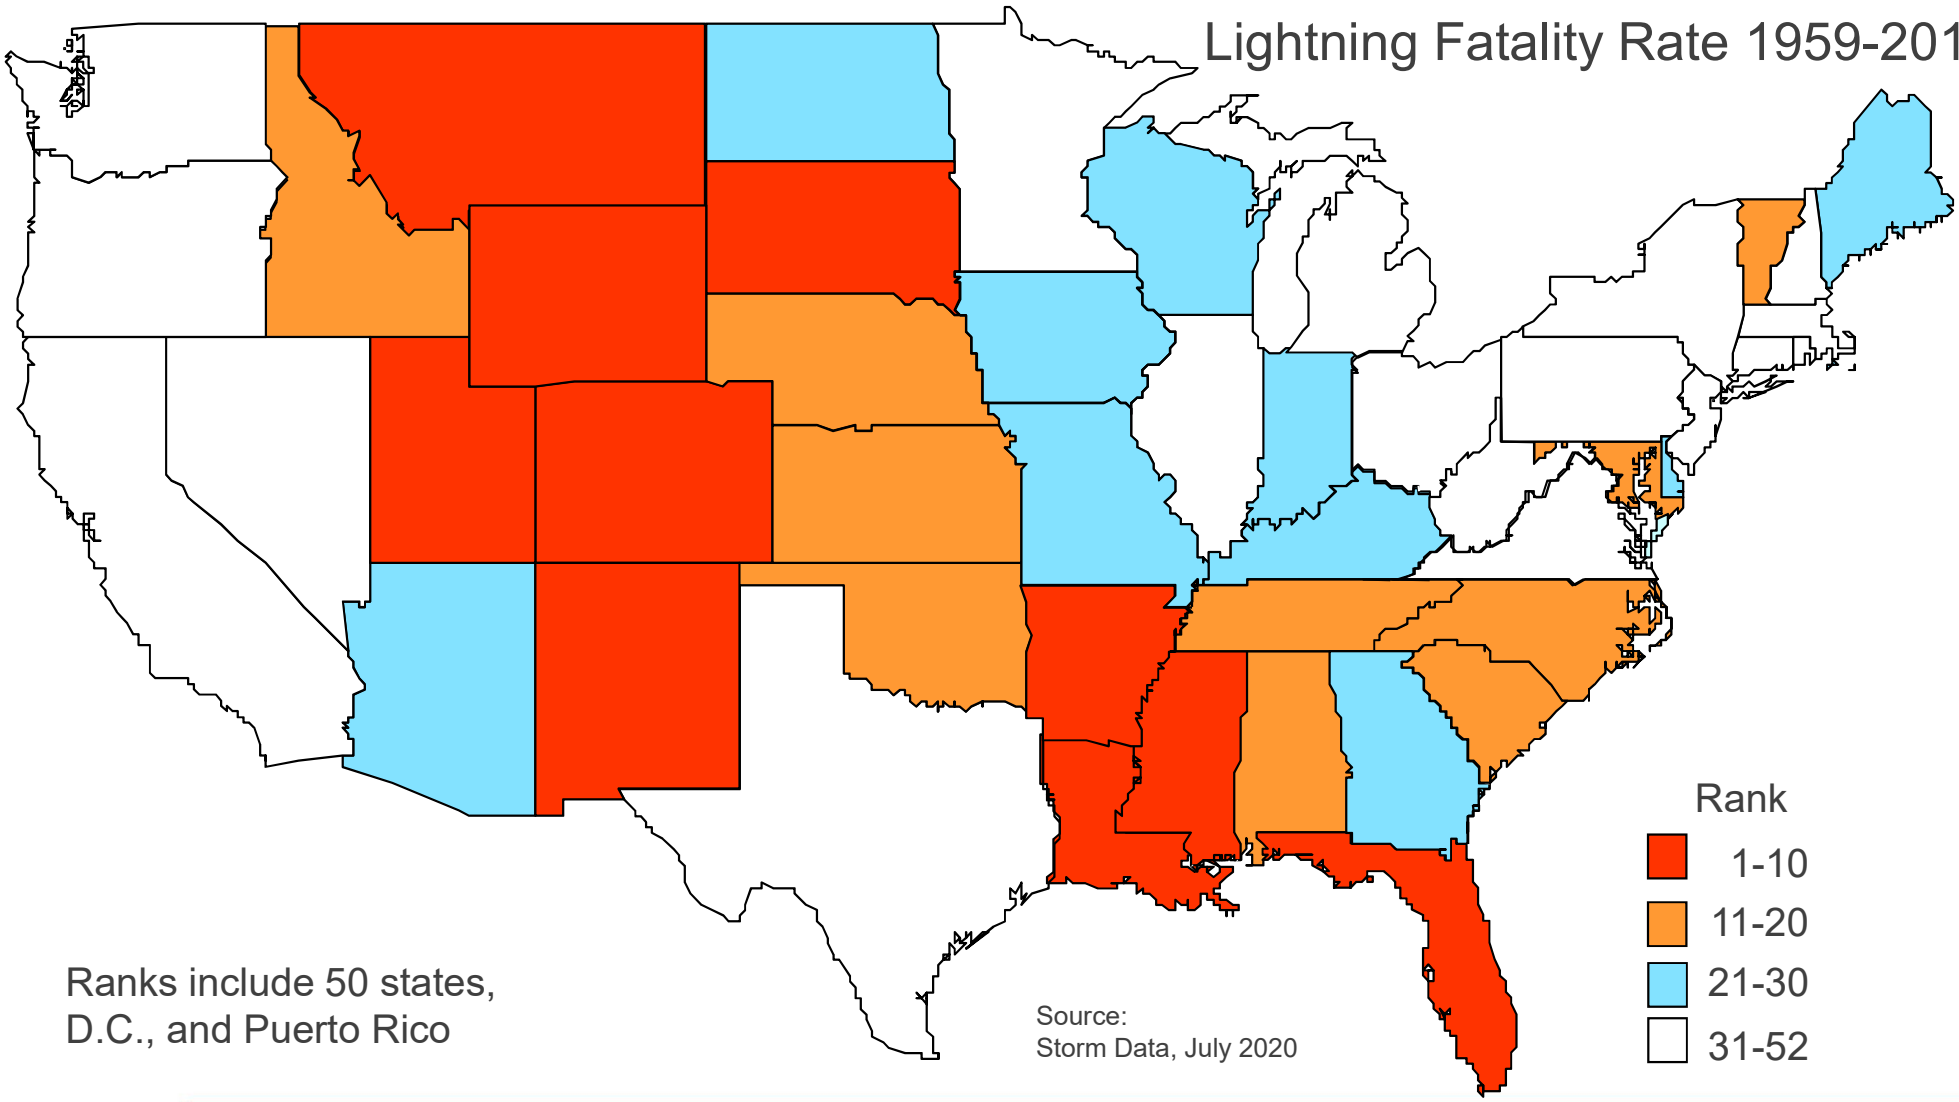

Lightning Fatality Rate 1959-2019

Ranks include 50 states, D.C., and Puerto Rico

Source: Storm Data, July 2020

Rank
1-10
11-20
21-30
31-52