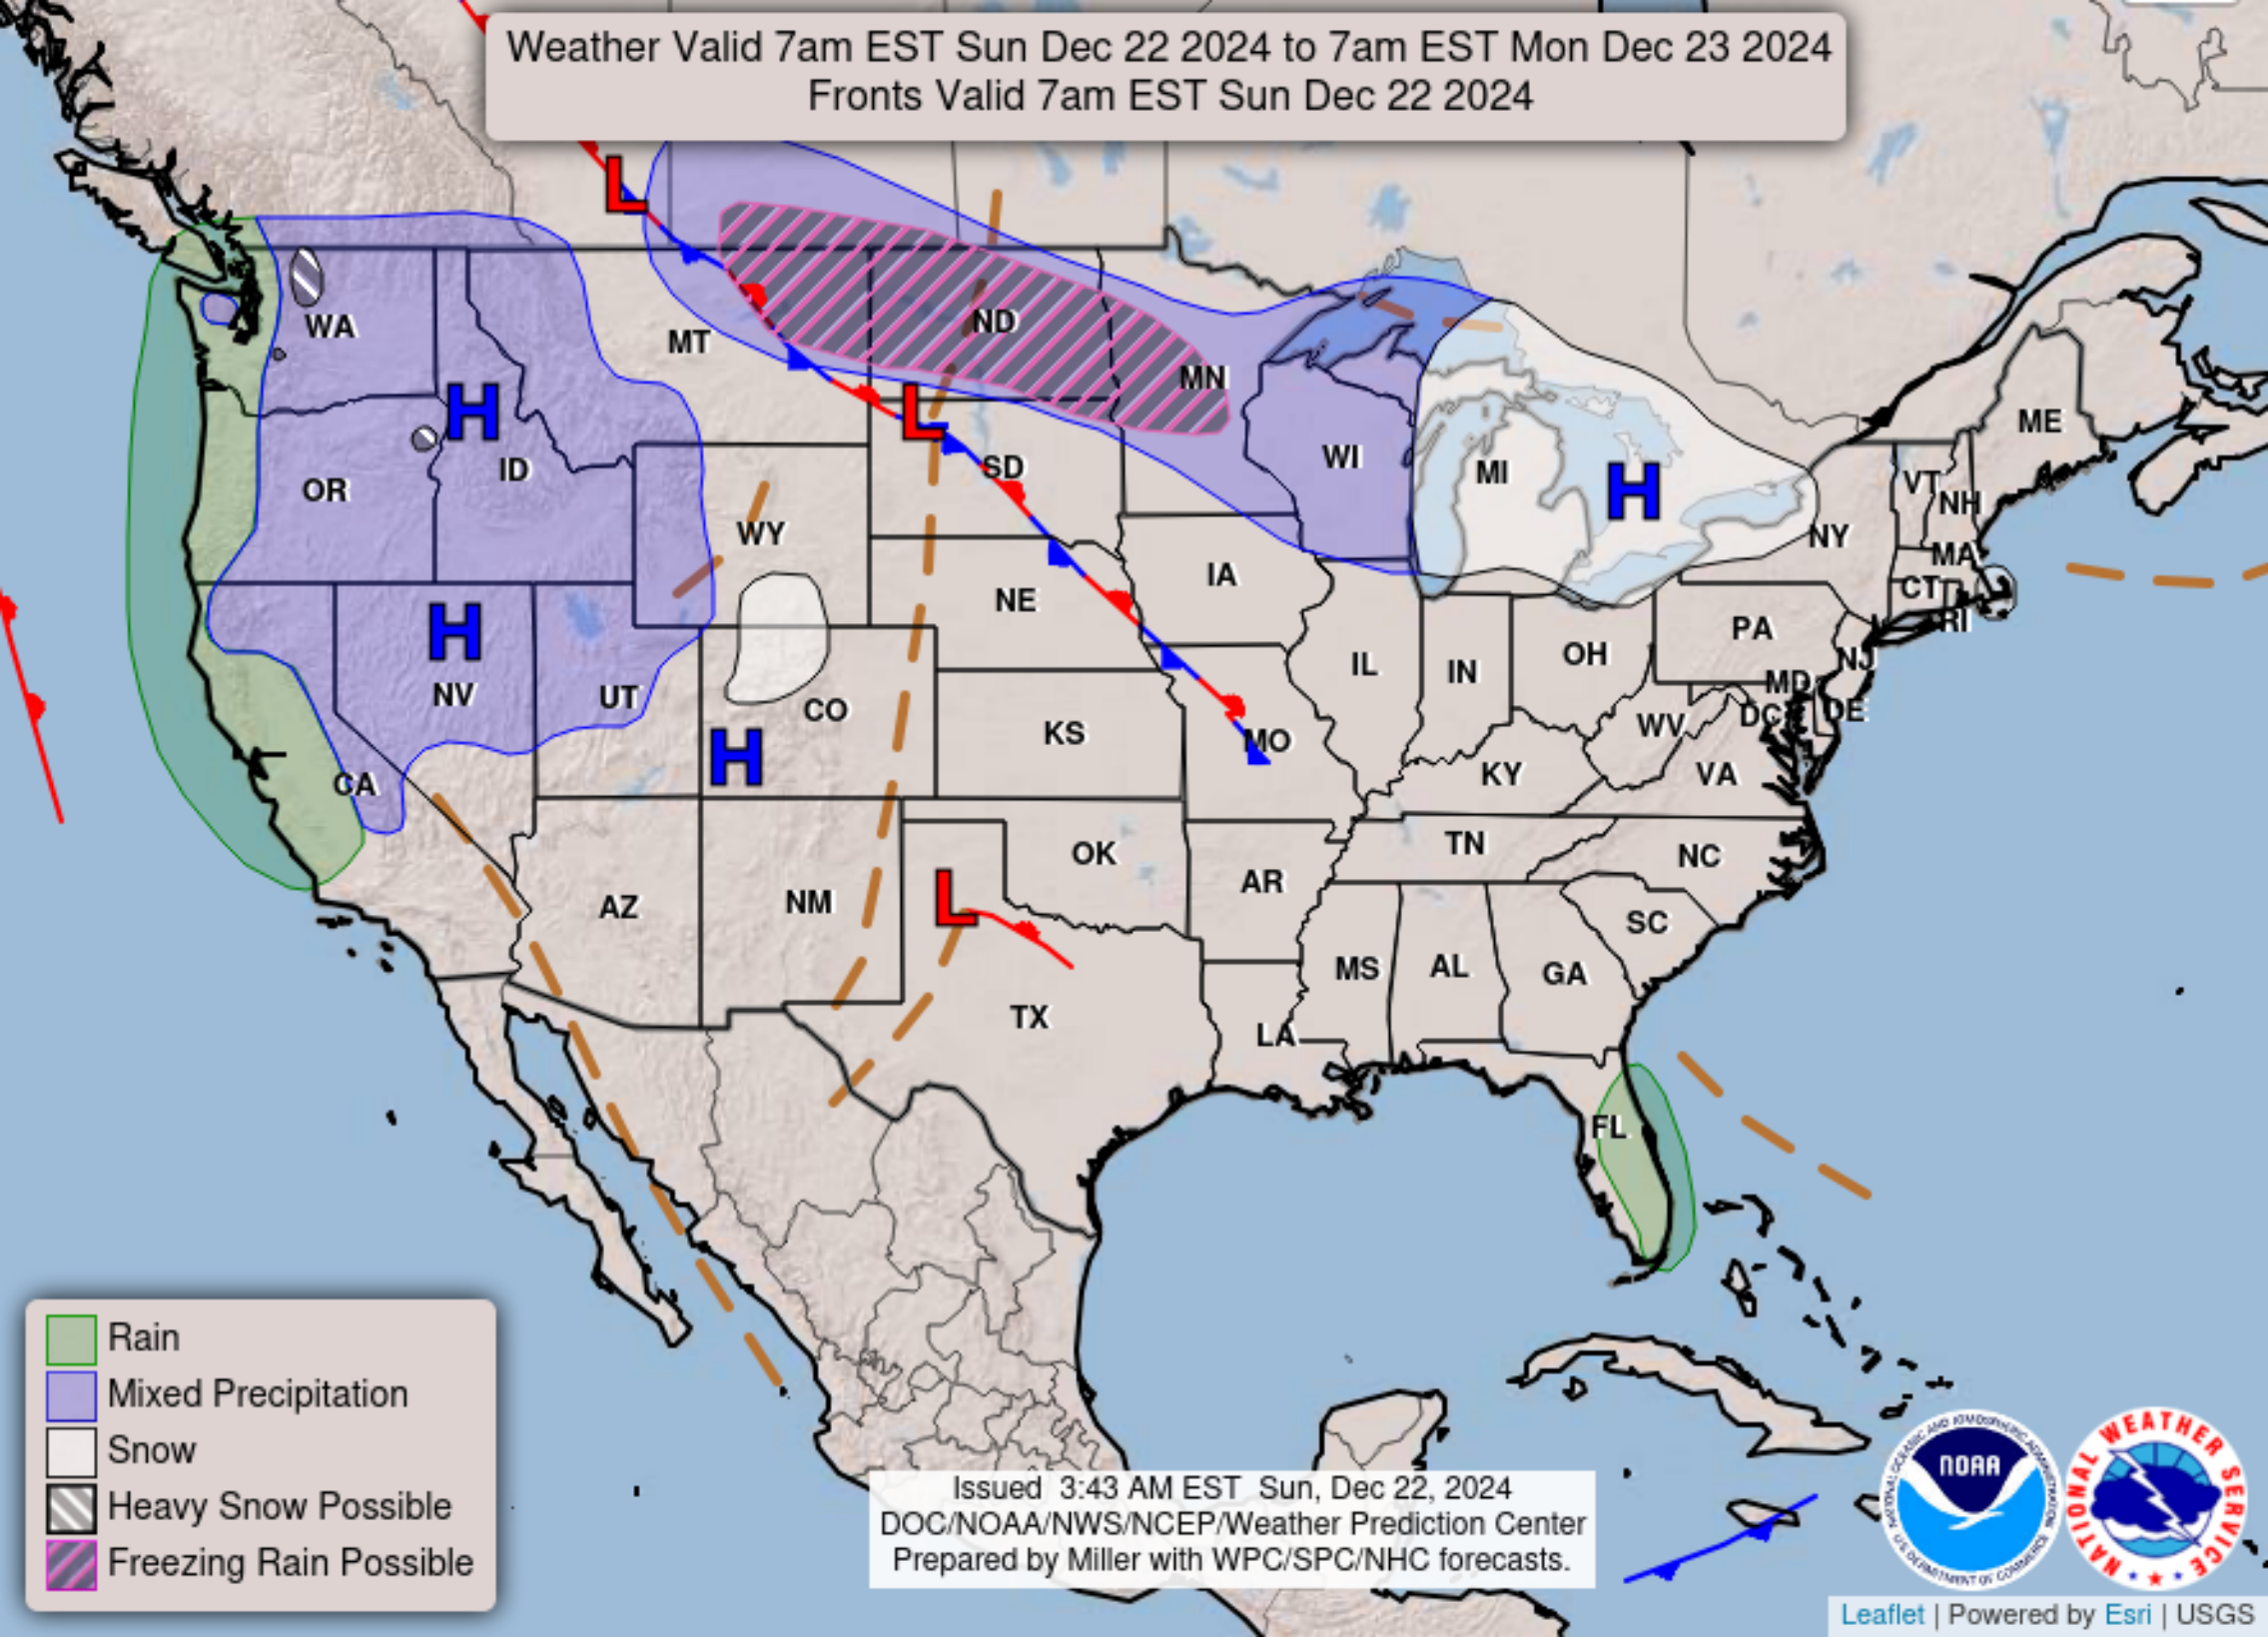

Weather Valid 7am EST Sun Dec 22 2024 to 7am EST Mon Dec 23 2024
Fronts Valid 7am EST Sun Dec 22 2024

- Rain
- Mixed Precipitation
- Snow
- Heavy Snow Possible
- Freezing Rain Possible

Issued 3:43 AM EST Sun, Dec 22, 2024
DOC/NOAA/NWS/NCEP/Weather Prediction Center
Prepared by Miller with WPC/SPC/NHC forecasts.