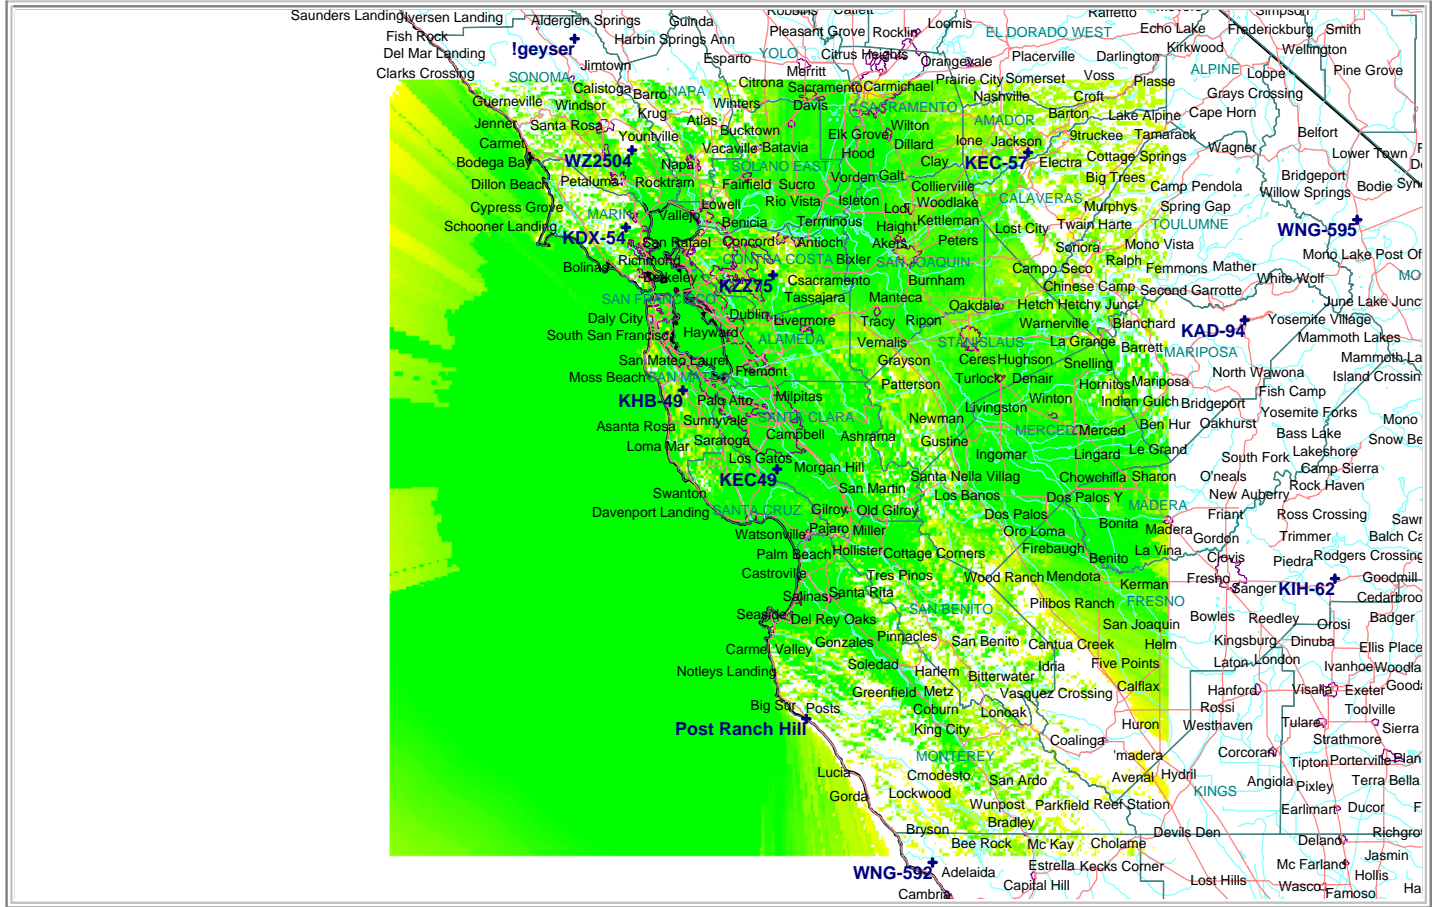

200 mile range.

green = 8 microvolt signal strength

- National Borders
- County Borders
- State Borders
- City Borders
- Highways
- Water Features