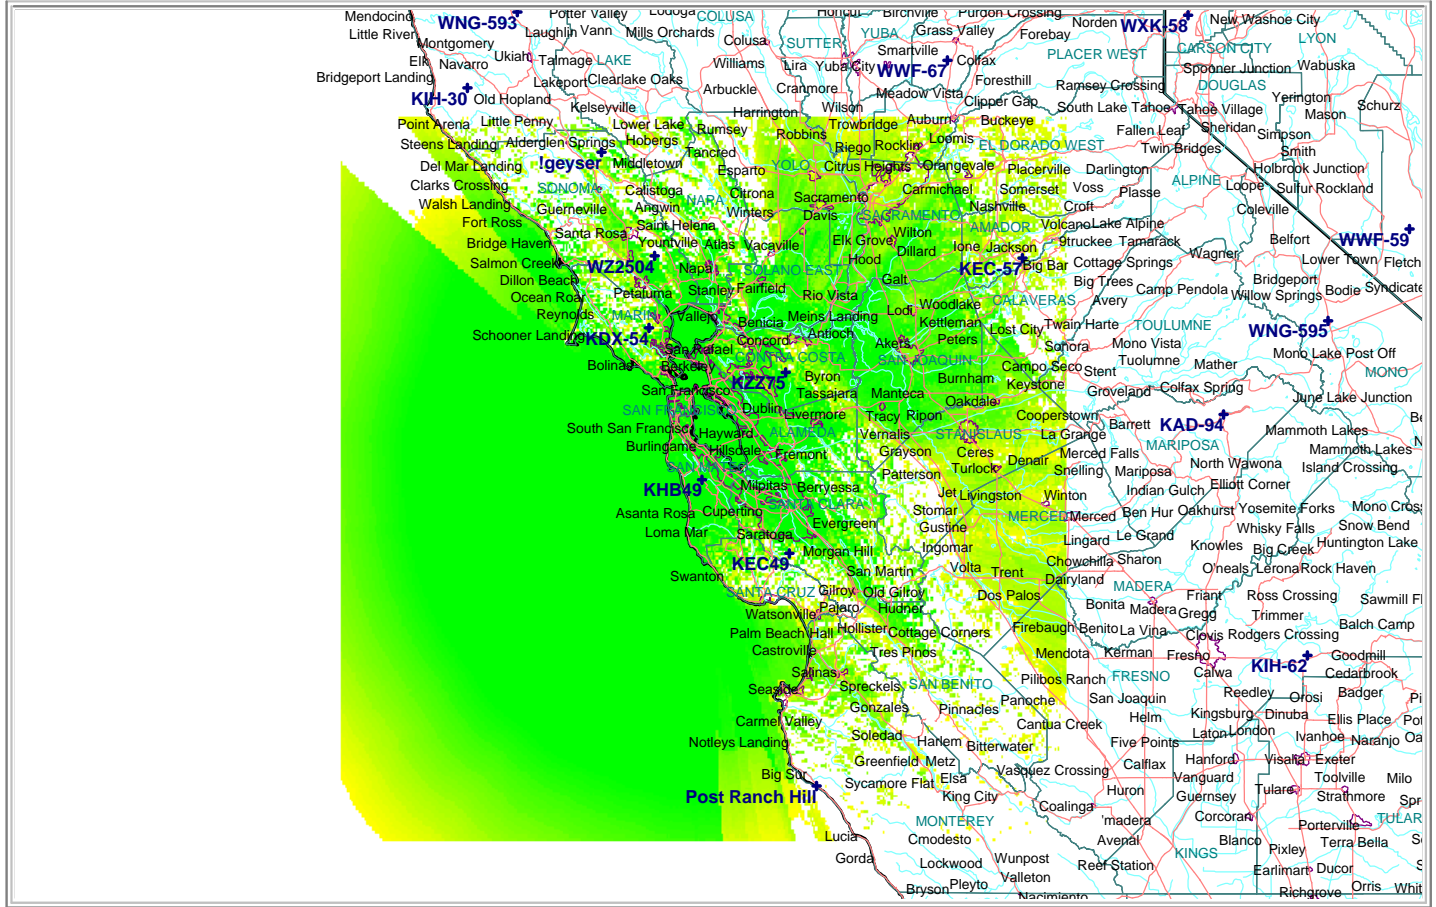

200 mile range.

green = 8 microvolt signal strength

- National Borders
- County Borders
- State Borders
- City Borders
- Highways
- Water Features