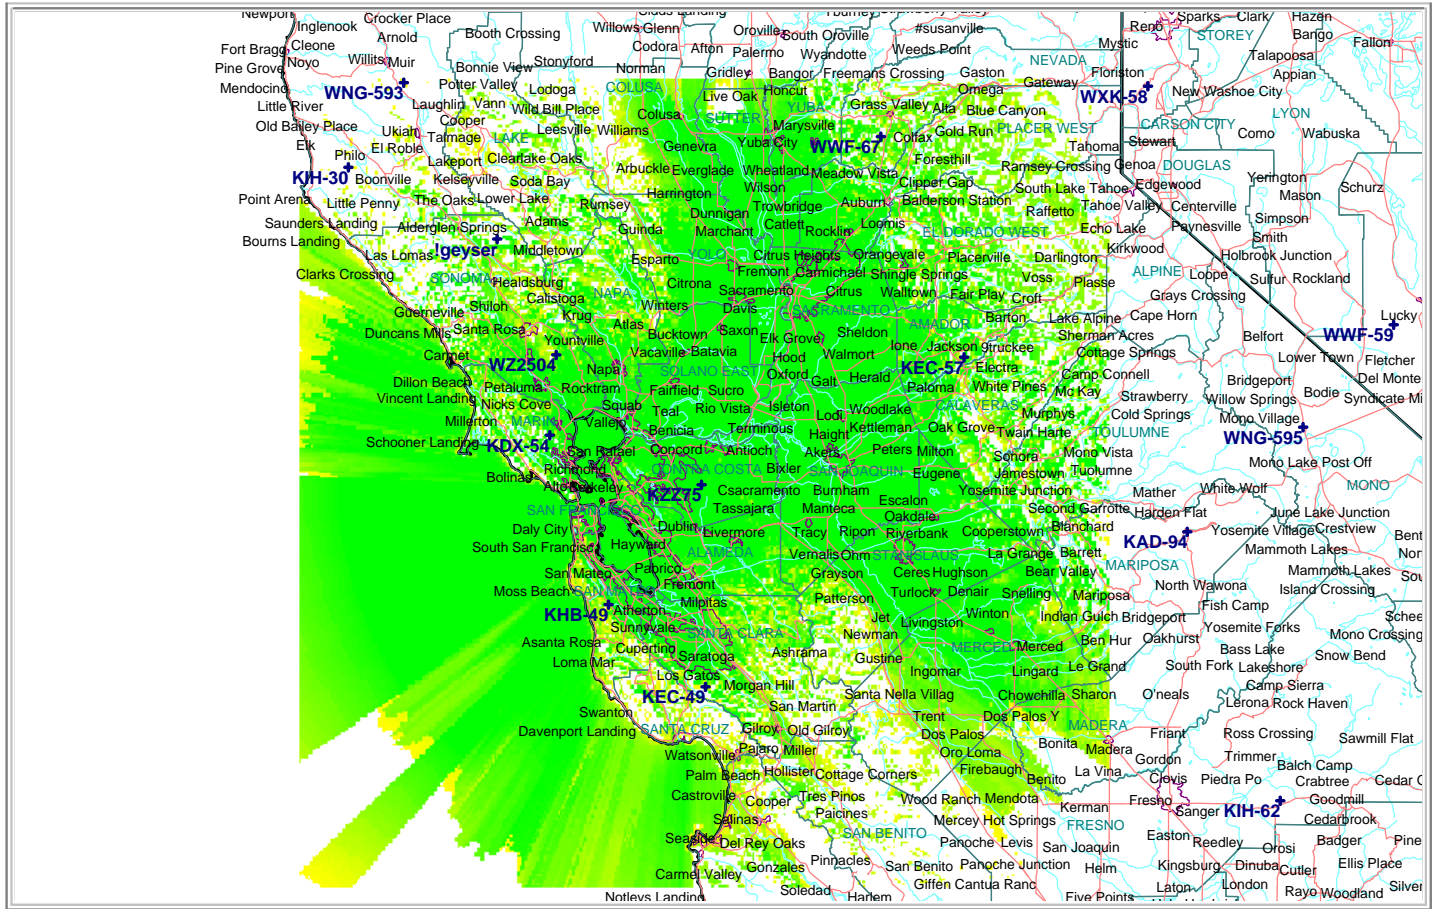

200 mile range.

green = 8 microvolt signal strength

- National Borders
- County Borders
- State Borders
- City Borders
- Highways
- Water Features