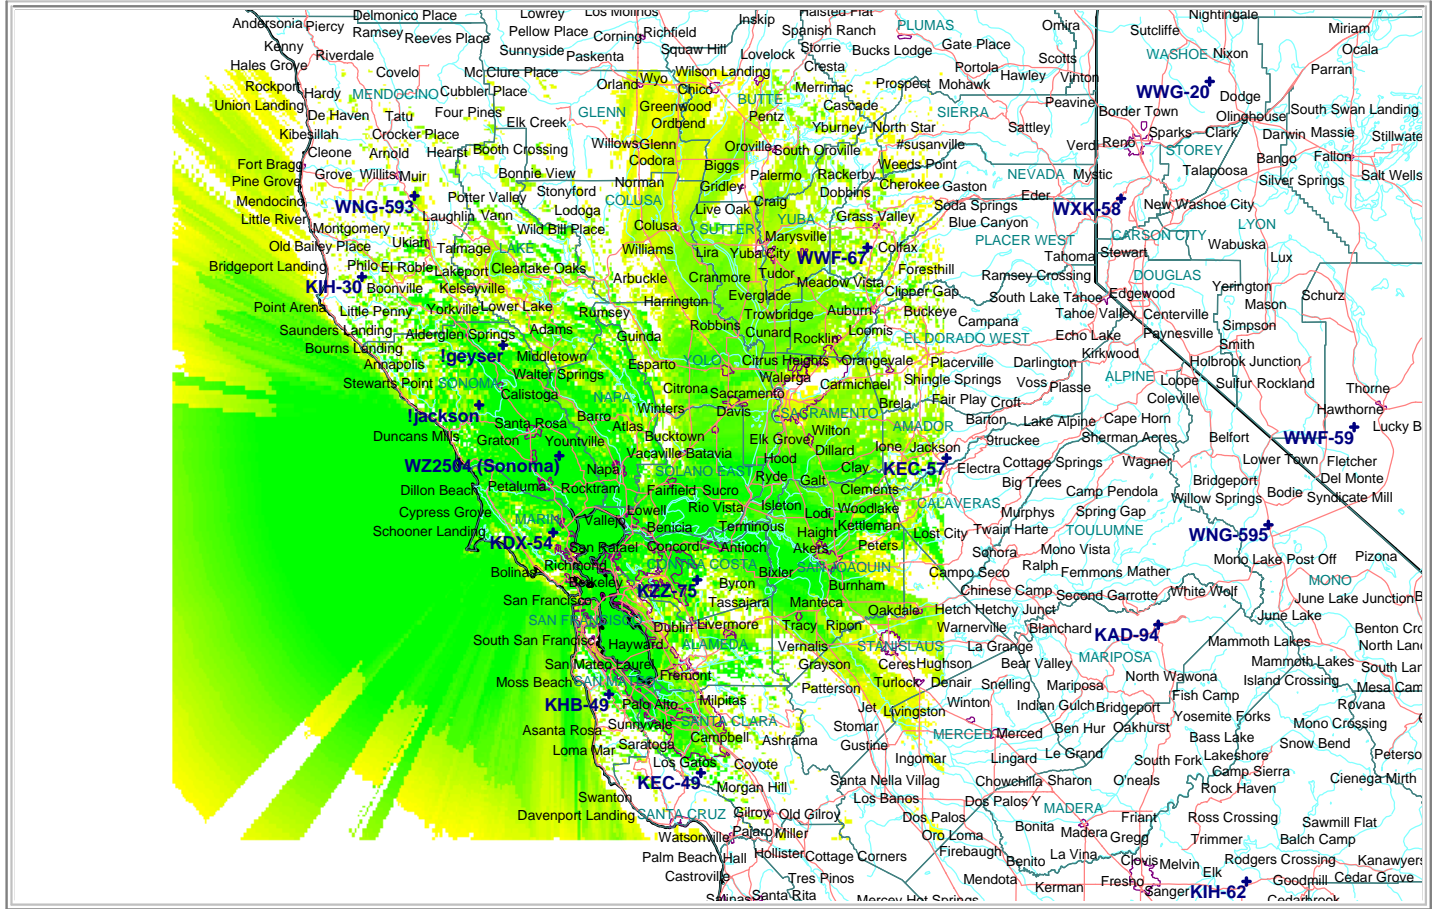

200 KM range.

green = 8 microvolt signal strength

- National Borders
- County Borders
- State Borders
- City Borders
- Highways
- Water Features