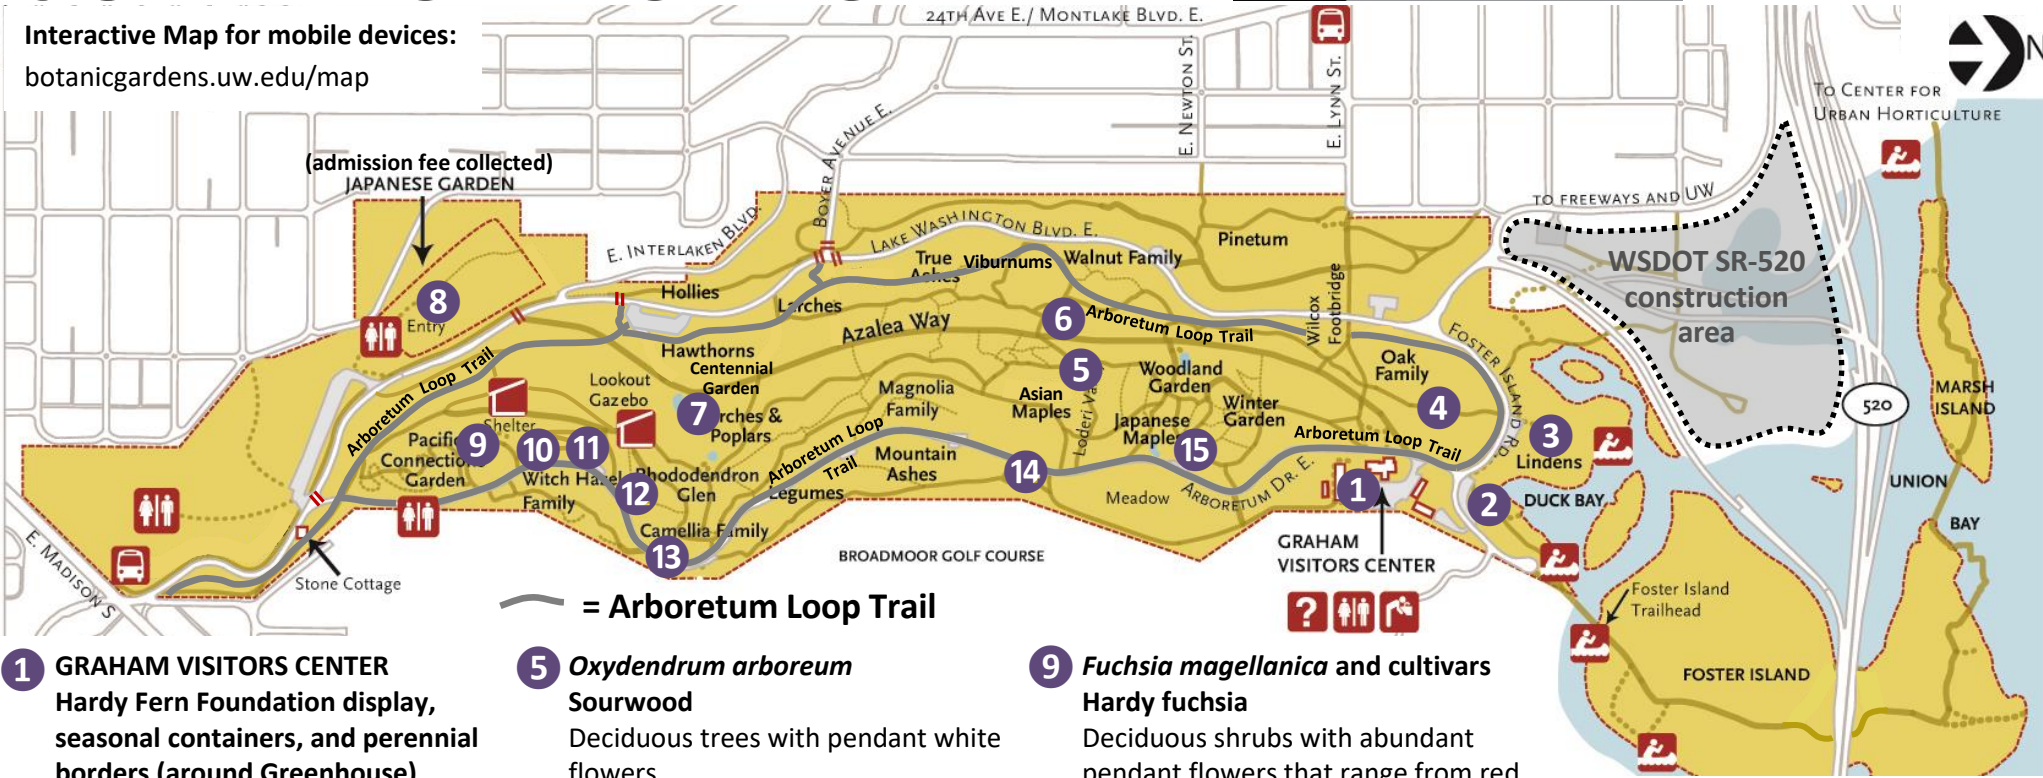

# Washington Park Arboretum

# JULY HIGHLIGHTS

Interactive Map for mobile devices:  
[botanicgardens.uw.edu/map](http://botanicgardens.uw.edu/map)

**1 GRAHAM VISITORS CENTER**  
 Hardy Fern Foundation display, seasonal containers, and perennial borders (around Greenhouse)

**6 *Magnolia virginiana***  
**Sweet Bay**  
 Semi-evergreen tree with green leaves with white undersides, and scented, ivory colored flowers

**7 CENTENNIAL GARDEN**  
 Summer blooming hydrangeas, roses and perennials overlooking Azalea Way pond. Sponsored by the Seattle Garden Club in recognition of their 100<sup>th</sup> Anniversary in 2017

**10 New Zealand Forest**  
 Small-leaved broadleaf evergreens of dramatic form against sweeps of grasses over 2.5 acres.

**11 *Olearia* species**  
**Tree daisies**  
 Medium-sized broadleaf evergreen shrubs with white, daisy-like flowers.