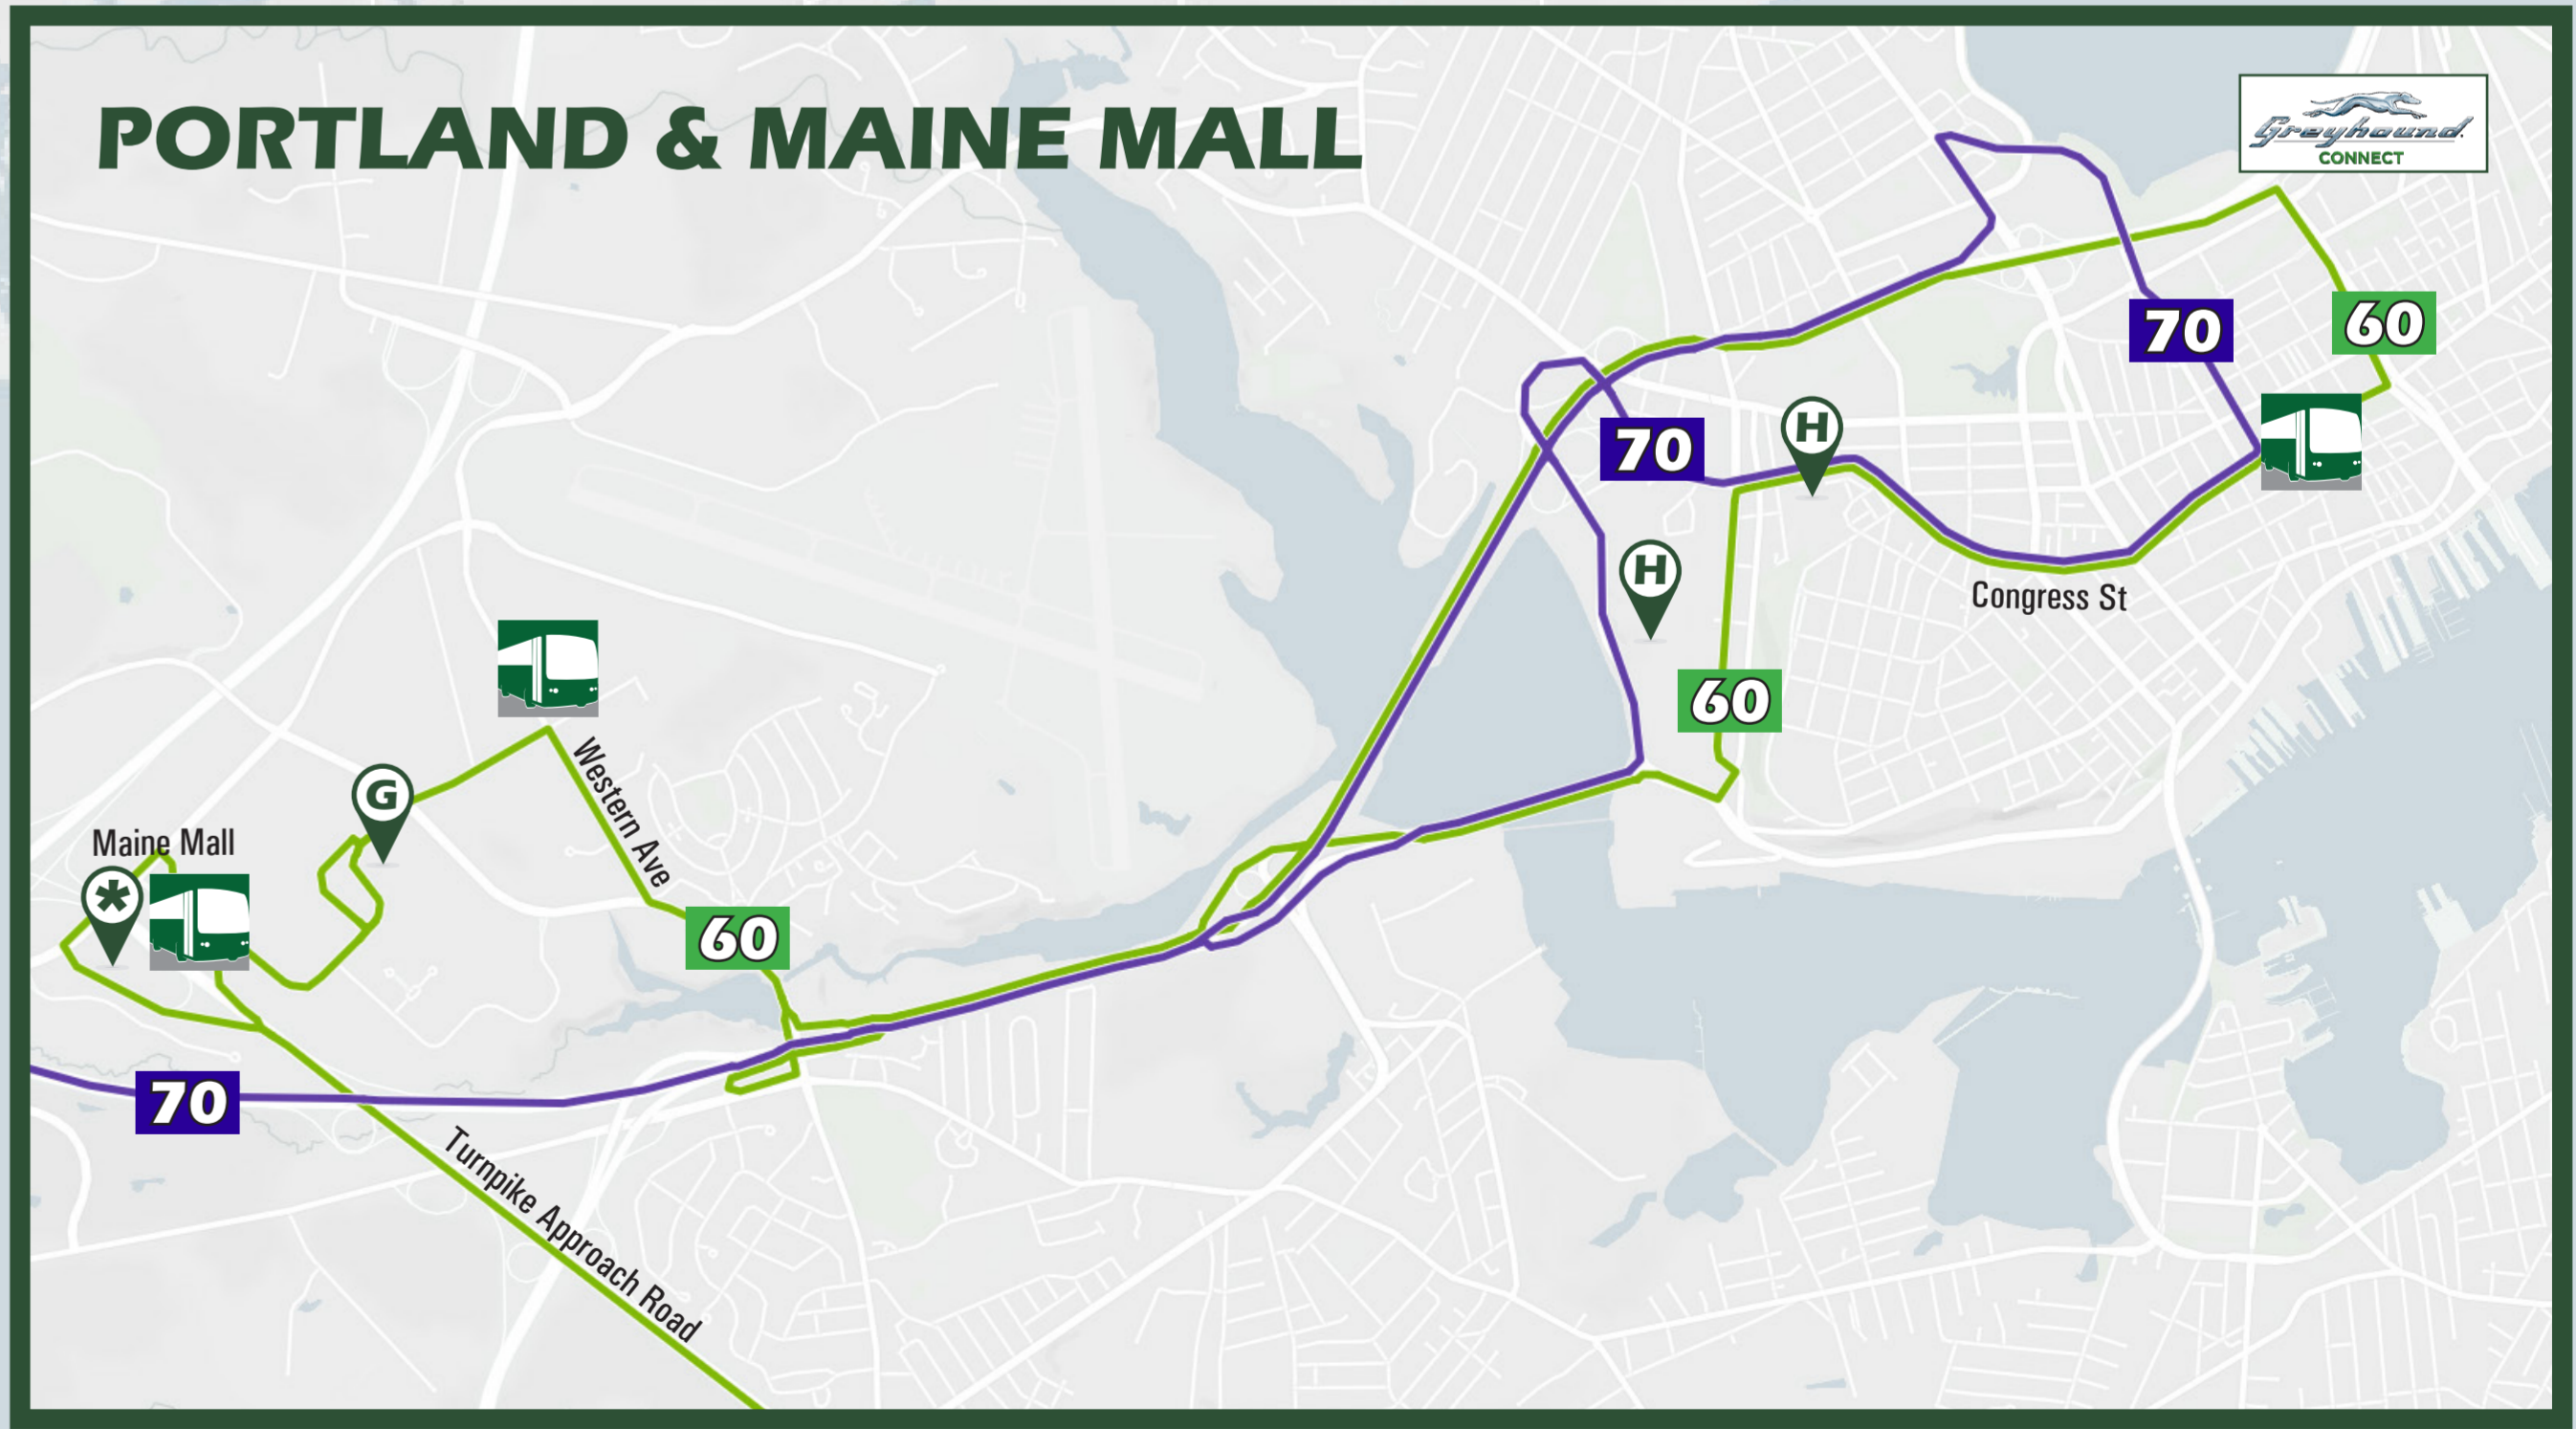

Transit
Biddeford | Saco | Old Orchard Beach

TRANSFER/CONNECT at the SACO TRANSPORTATION CENTER

- 50 - Orange
- 51 - Black
- 52 - White
- 53 - Blue
- 54 - Silver
- 60 - Green
- 70 - Zoom

Greyhound
CONNECT

CUSTOMER SERVICE OFFICE
Monday - Friday
9:00 am - 4:30 pm

SACO TRANSPORTATION CENTER
138 Main Street
Saco, ME 04072
207 282-5408

MAIN OFFICE
13 Pomerleau Street
Biddeford, ME 04005

BSOBTtransit.org

Summer seasonal services are not identified on this map. Go to BSOBTtransit.org for details.

KEY:

- Connections to other service providers can be coordinated and accessed at these key locations
- HOSPITAL
- SCHOOL
- PARK AND RIDE
- GROCERY
- POINT OF INTEREST