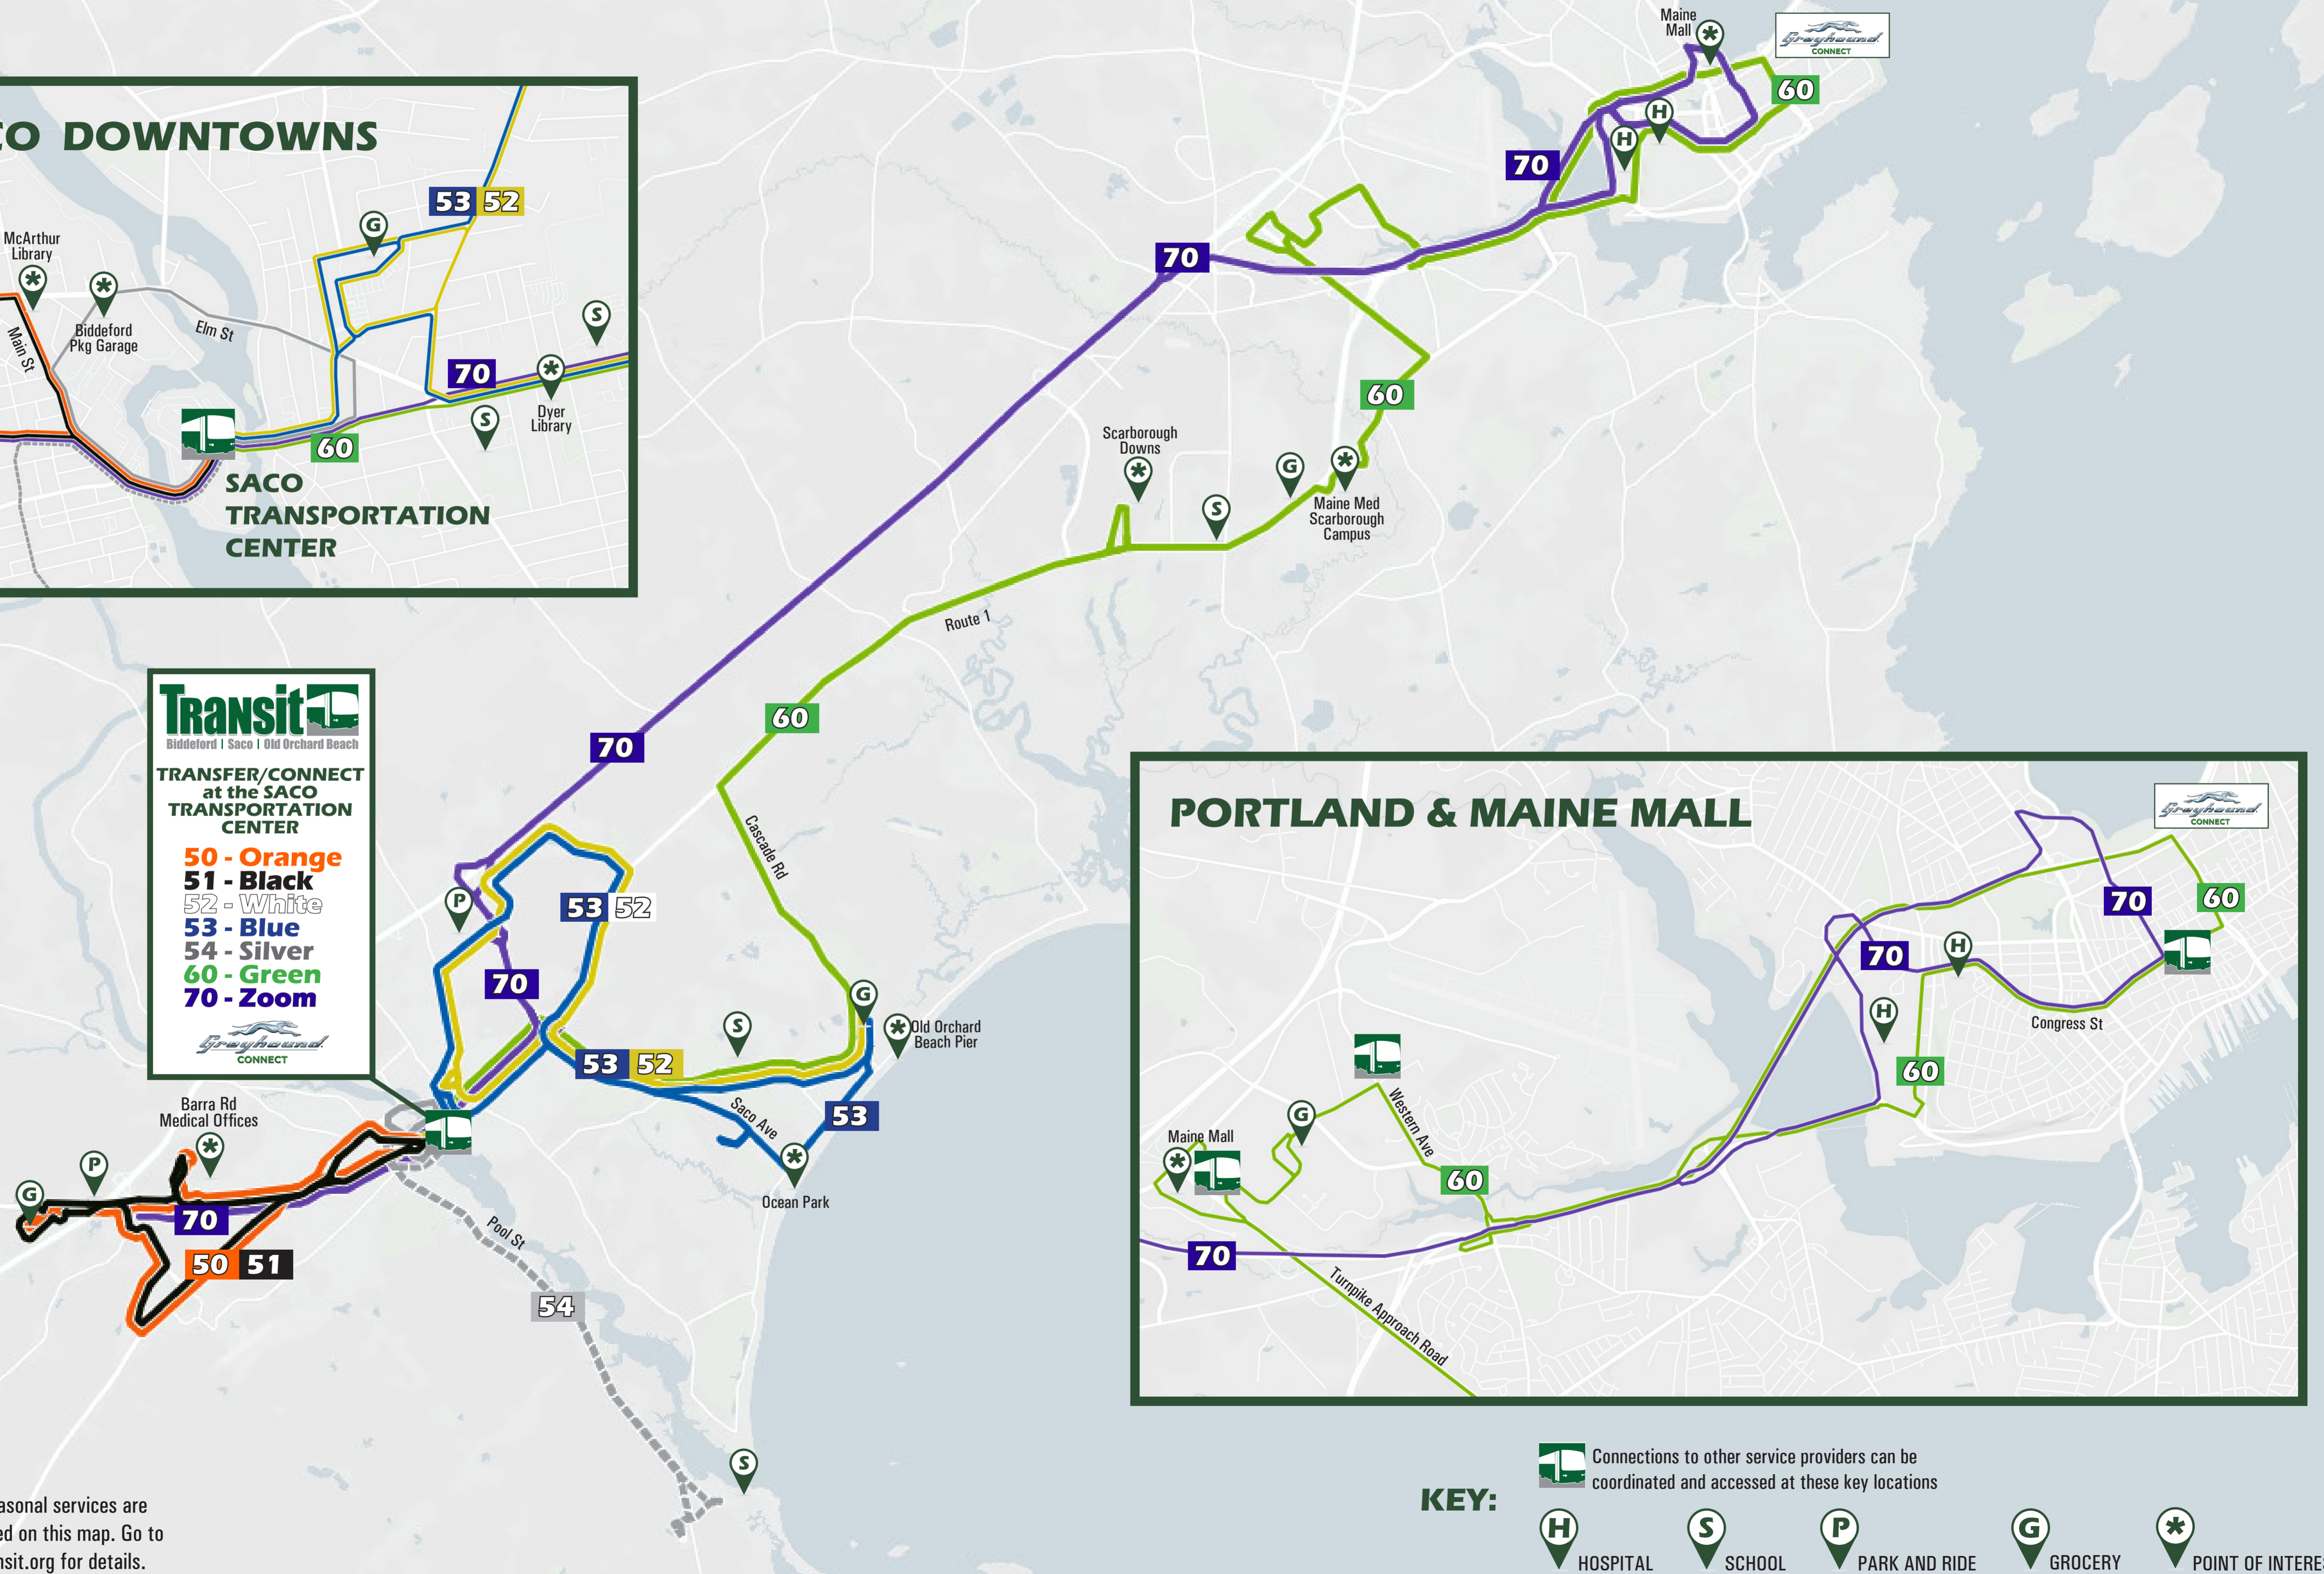

Transit
Biddeford | Saco | Old Orchard Beach

TRANSFER/CONNECT at the SACO TRANSPORTATION CENTER

- 50 - Orange
- 51 - Black
- 52 - White
- 53 - Blue
- 54 - Silver
- 60 - Green
- 70 - Zoom

Greyhound
CONNECT

CUSTOMER SERVICE OFFICE
Monday - Friday
9:00 am - 4:30 pm

SACO TRANSPORTATION CENTER
138 Main Street
Saco, ME 04072
207 282-5408

MAIN OFFICE
13 Pomerleau Street
Biddeford, ME 04005

BSOBTtransit.org

Summer seasonal services are not identified on this map. Go to BSOBTtransit.org for details.

KEY:

- Connections to other service providers can be coordinated and accessed at these key locations
- HOSPITAL
- SCHOOL
- PARK AND RIDE
- GROCERY
- POINT OF INTEREST