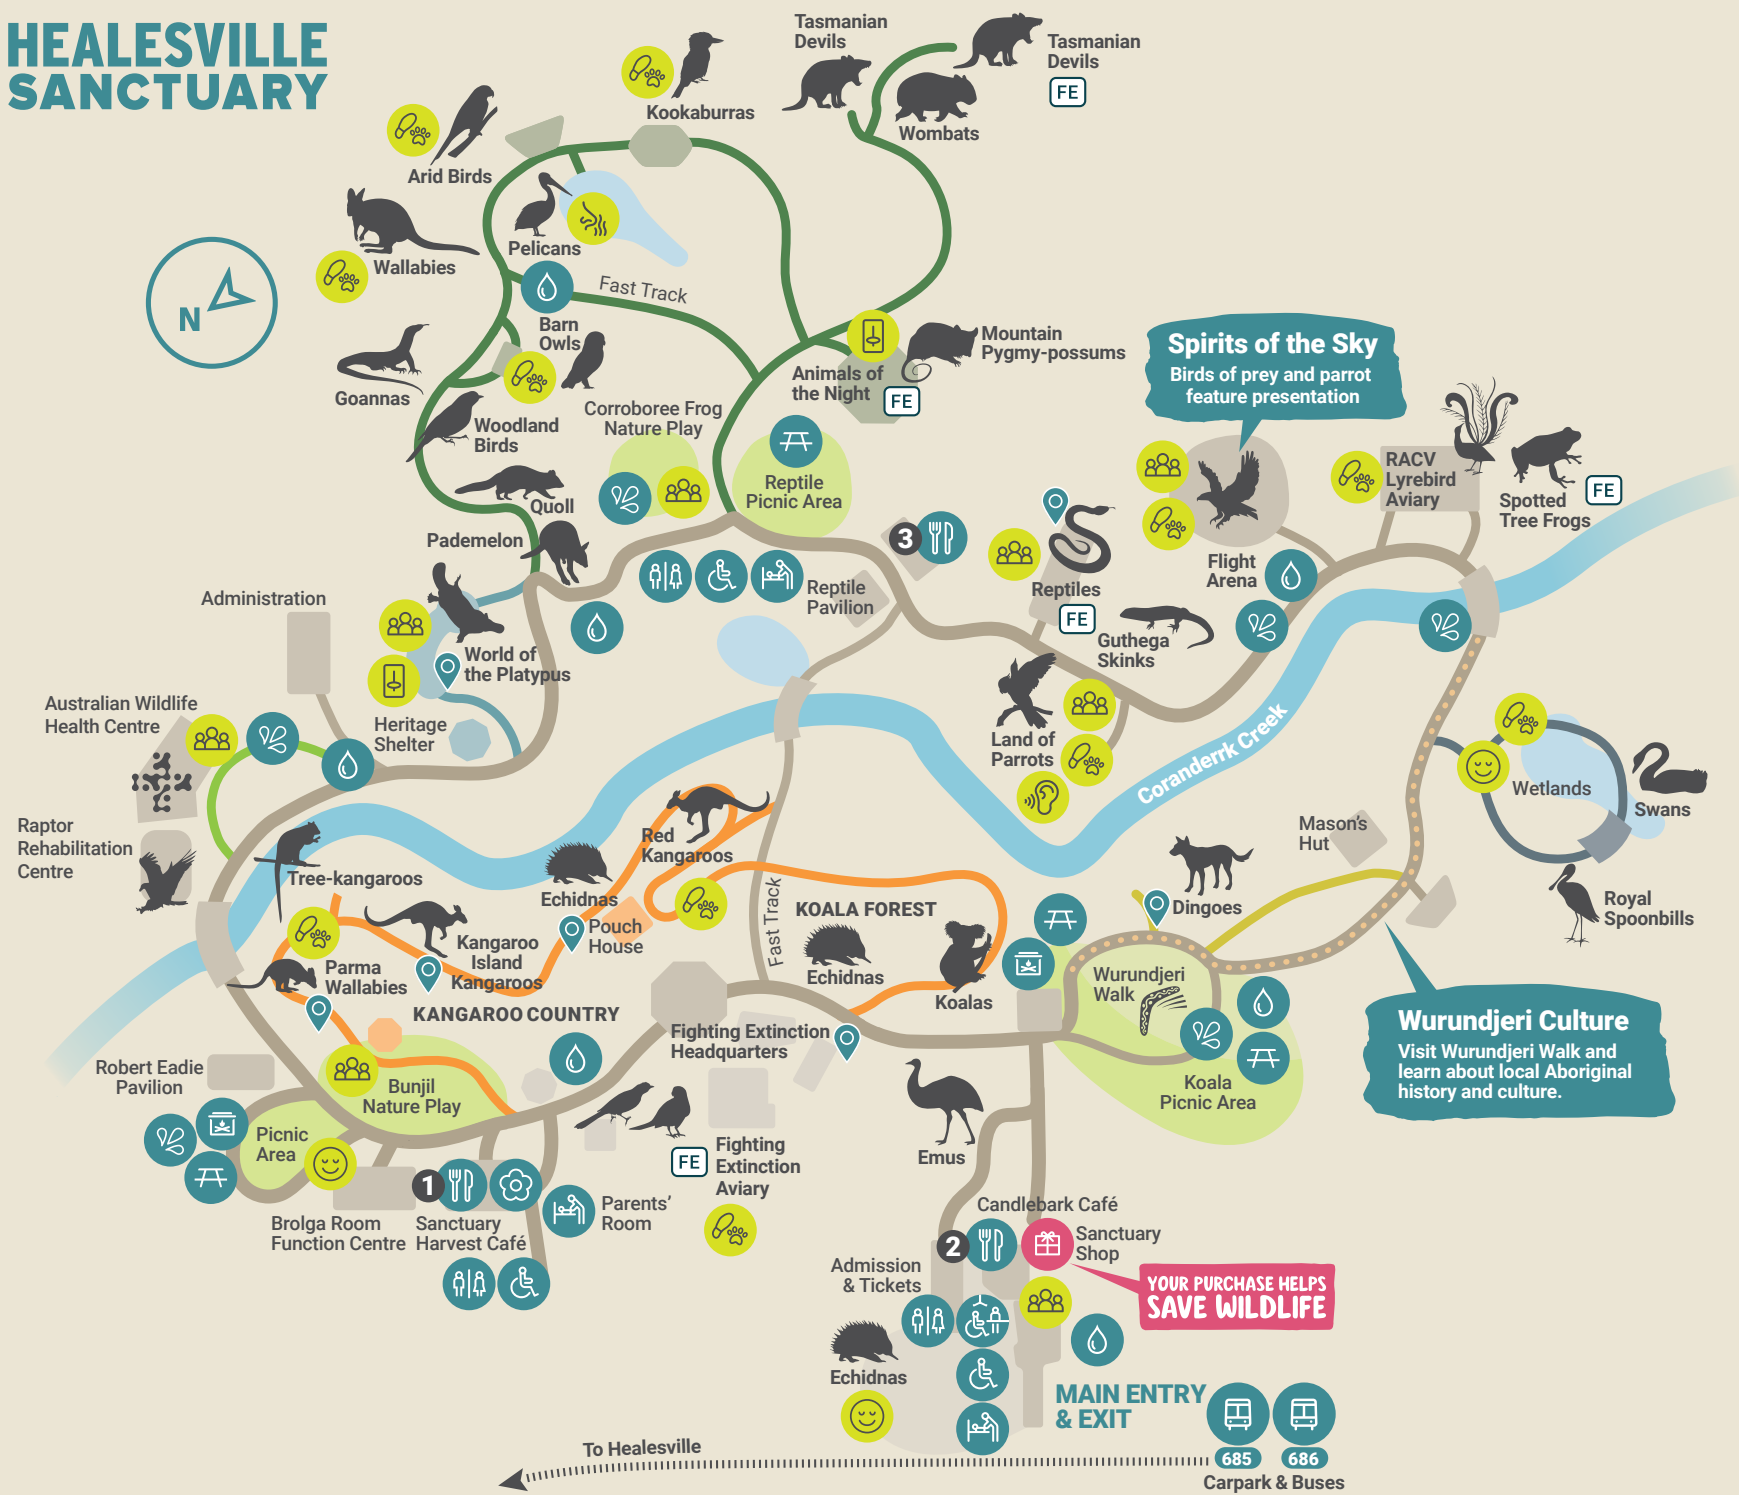

# HEALESVILLE SANCTUARY

## Map key

- Toilet
- Baby changing
- Accessible toilet
- Changing places toilet
- Food & drink
- Cool zone
- BBQ area
- Picnic area
- Drinking water
- Bus
- First aid  
Alert a staff member if you require first aid.
- Sanctuary Shop  
**YOUR PURCHASE HELPS SAVE WILDLIFE**
- Meeting point  
Pre-purchased Close-up Encounter
- FE** Fighting extinction species  
Use this icon to visit some of the 27 native threatened species that we are helping to save.

## Sensory Key

- High visitation
- Loud noises
- Low lighting
- Strong smells
- Free ranging animals
- Low sensory area

**Safety at the Sanctuary**  
In the interests of visitor and animal safety, please keep to the pathways, stay behind the safety barriers and do not feed the animals or free-roaming birds.

**Animal habitats**  
Animals may be off display for short periods so we can care for them and their habitats. Some habitats are closed from 4.30pm.

Please note: Information provided and times specified may be subject to change.