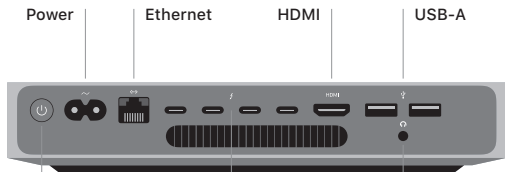

 **Mac mini**

Welcome to your Mac mini

Press the power button to start up Mac mini.
Setup Assistant helps get you up and running.

Power button

**Thunderbolt 3
(USB-C)**

Charge devices;
connect external
displays and
high-performance
peripherals.