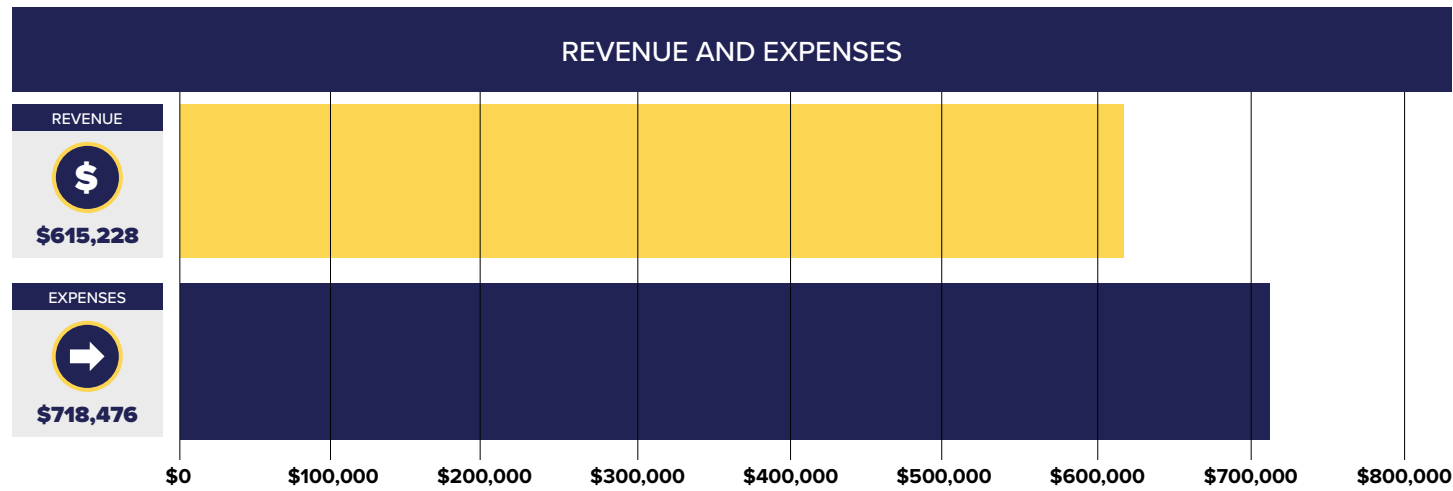

FY19 FRIENDS OF CAIC FINANCIALS

EXPENSE BREAKDOWN

Programs.....	$507,447	■
Administration.....	$94,042	■
Development.....	$116,917	■
Total.....	$718,476