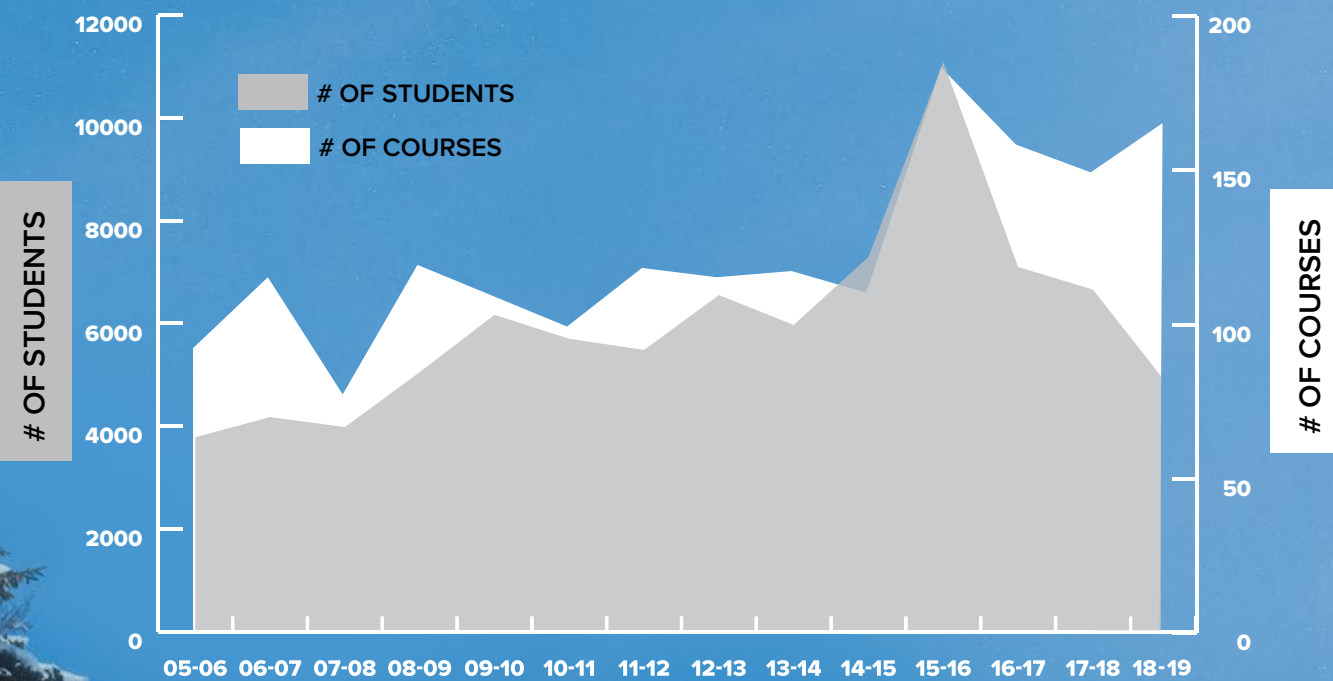

BY FORECAST ZONE

PEOPLE CAUGHT IN AVALANCHES

SNOWFALL PATTERNS

STATEWIDE SEASONAL SNOWFALL

The 2018-2019 total seasonal snowfall was above the long-term average in most parts of the state. The season started early, with above average snowfall in October and early November. Many sites fell below their average in December, but tracked close to the long-term trend through January and February. Heavy snowfall at the end of February brought most sites far above average and they stayed that way through March, April, May, and even into June. Statewide, Colorado's snowpack at peak accumulation on April 5 was 133% of the 30-year median value.

EDUCATION AND COURSES

ATTENDANCE & EVENTS

5,664
STUDENTS
ATTENDED

165
EDUCATION
EVENTS

YEAR OVER YEAR

MEDIA CONTACTS

WEBSITE, APP & SOCIAL MEDIA

CAIC staff gave **203 interviews** to press and media contacts, including Colorado, national, and international news organizations