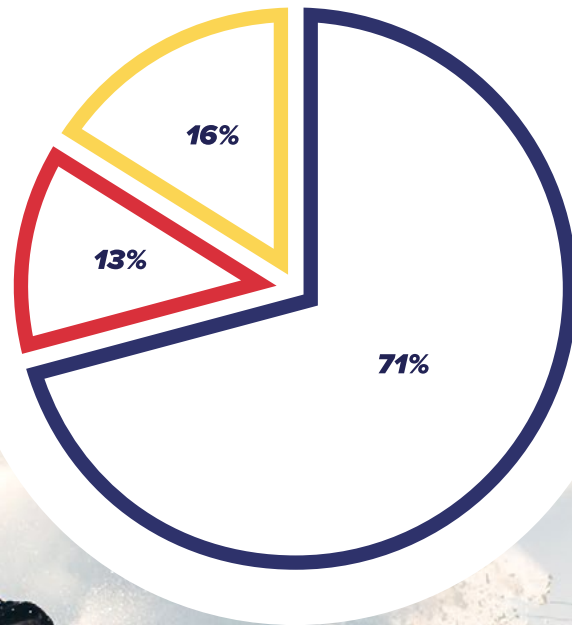

FY19 FRIENDS OF CAIC FINANCIALS

EXPENSE BREAKDOWN

Programs.....	$507,447	■
Administration.....	$94,042	■
Development.....	$116,917	■
Total.....	$718,476	

LETTER FROM FRIENDS OF CAIC DONOR TRAVIS SPITZER

Climbing, mountaineering, and skiing have been a big part of my life since I was a kid. My first big mountain skiing trip and avalanche course were on Mount Sneffels during the winter of 1985/86; I was hooked! Getting out in the backcountry, away from the resort, is not only great exercise, but it brings climbing and skiing back to the soulful roots of our sport. It's just you, a friend or two and the freedom to explore.

However, the mountains are a dangerous environment. We understand the risks every time we tie-in or skin-up. It's what we love to do. The only way to mitigate these risks is to travel with the proper equipment, know how to use it and continually pursue the skills and knowledge base necessary to be as safe as possible. Resources like the Colorado Avalanche Information Center (CAIC) help build that base.

Education and awareness are key. The CAIC data is at your fingertips, however; knowing how to use it and continually develop your skills is paramount. I encourage everyone, especially the young chargers to become educated. Attend a Know Before You Go (KBYG) presentation, sign up for an avalanche course, or hire a professional mountain guide. We can always learn more and continue developing our knowledge base to be a better partner. We are relying on each other every time we go into the backcountry.

Over the years, our San Juan community and Colorado have lost some incredible souls; many of them dear

friends. It hurts to think about it, and it has made me quite a bit more cautious than I used to be.