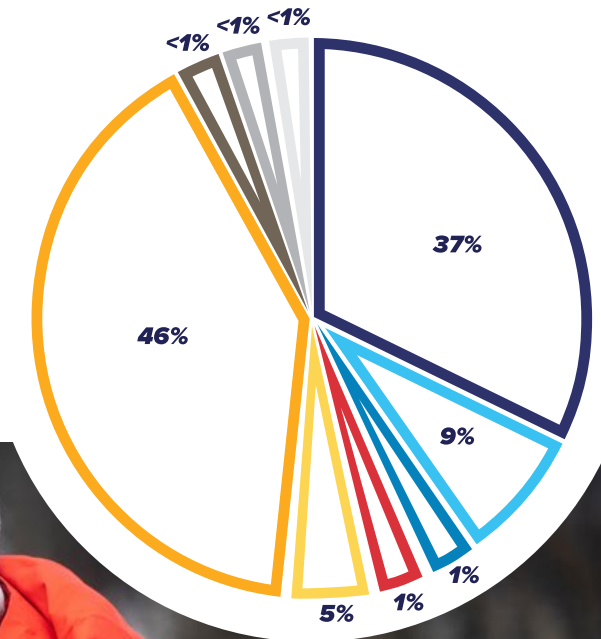

CAIC STAFF

Ethan Greene
Director

Brian Lazar
Deputy Director

Liz Gideon
Program Assistant

Rebecca Hodgetts
Lead Avalanche Forecaster

Mark Mueller
Lead Avalanche Forecaster

Spencer Logan
Lead Avalanche Scientist

John Snook
Weather Specialist

Mike Cooperstein
Weather and Avalanche Forecaster

Jason Konigsberg
Weather and Avalanche Forecaster

Jeff Davis
Avalanche Forecaster

Brandon Levy
Avalanche Forecaster

Kreston Rohrig
Avalanche Forecaster

Ann Mellick
Avalanche Forecaster

Ron Simenhois
Avalanche Forecaster

Colin Mitchell
Avalanche Forecaster

Matt Huber
Avalanche Forecaster

Ryan Zarter
Avalanche Forecaster

Chris Bilbery
Avalanche Forecaster

Ben Pritchett
Avalanche Forecaster

FRIENDS OF CAIC STAFF

Aaron Carlson
Executive Director

Laura Mack
Development Director

Laraine Martin
Program and Events Coordinator

FRIENDS OF CAIC BOARD OF DIRECTORS

Markian Feduschak

Alan Henceroth

Rusty Perry

Bill Mueller

Bruce Edgerly

Brent Brown

Heidi Ruckriegle

Jonathan Lantz

FY19 CAIC REVENUE & EXPENDITURES

REVENUE

Severance Tax	$638,056.88
Friends of CAIC	$150,000.00
Donation Revenue and Charges for Sales and Services.....	$14,126.86
Colorado Ski Country USA.....	$10,000.00
USFS	$90,259.29
CDOT Contract	$784,568.00
Snowmobile Fund	$2,000.00
Interest Income.....	$6,610.28
Transfers.....	$6,608.68
Total	$1,702,229.99

EXPENDITURES

Personnel Services	$1,210,660.98
Rentals.....	$14,847.24
Vehicles.....	$116,667.79
Telecommunications and Utilities.....	$31,363.54
Cost of Goods and Services	$136,309.52
Travel Expenses	$36,973.37
Total Administrative Costs	$137,933.93
Total	$1,684,756.37