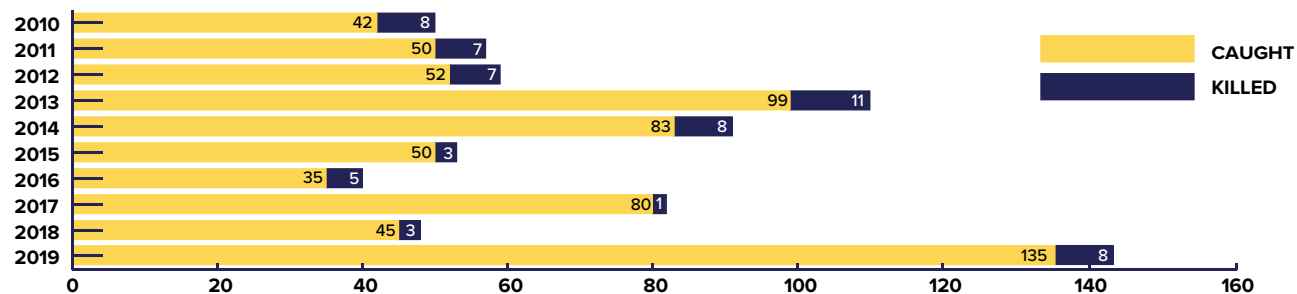

the 2018-2019 avalanche season the CAIC documented over 4200 avalanches, with 92 incidents where 135 people were caught and eight people were killed. We recorded 87 avalanches in the D4 and D5 levels of the Destructive Size scale (D1 through D5). In the previous 8 years we recorded a total of 24 avalanches in this size range.

Thank you for your past support and in advance for your continued support.

Sincerely,

Aaron Carlson
Executive Director
Friends of CAIC

AVALANCHES & ACCIDENTS

STATEWIDE SEASONAL SNOWFALL

The CAIC recorded information on **4273 avalanches**, including **135 people caught**. Of those caught, **8 were killed**. The CAIC published **24 detailed accident reports**.

BY FORECAST ZONE

PEOPLE CAUGHT IN AVALANCHES

SNOWFALL PATTERNS

STATEWIDE SEASONAL SNOWFALL

The 2018-2019 total seasonal snowfall was above the long-term average in most parts of the state. The season started early, with above average snowfall in October and early November. Many sites fell below their average in December, but tracked close to the long-term trend through January and February. Heavy snowfall at the end of February brought most sites far above average and they stayed that way through March, April, May, and even into June. Statewide, Colorado's snowpack at peak accumulation on April 5 was 133% of the 30-year median value.