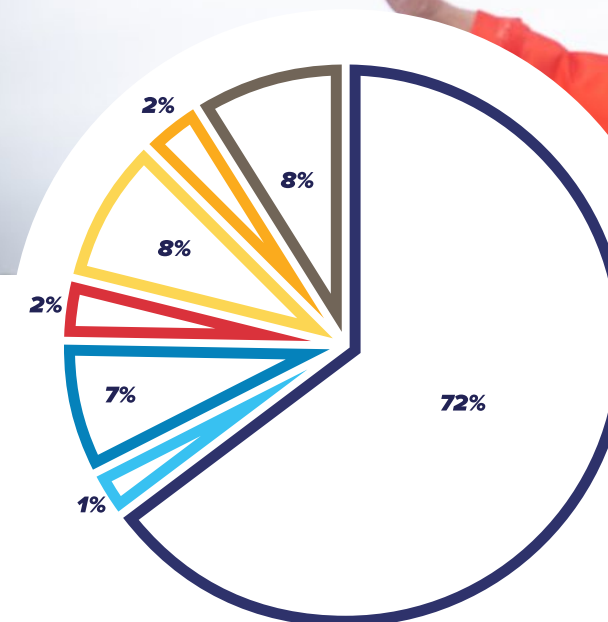

CAIC STAFF

Ethan Greene
Director

Brian Lazar
Deputy Director

Liz Gideon
Program Assistant

Rebecca Hodgetts
Lead Avalanche Forecaster

Mark Mueller
Lead Avalanche Forecaster

Spencer Logan
Lead Avalanche Scientist

John Snook
Weather Specialist

Mike Cooperstein
Weather and Avalanche Forecaster

Jason Konigsberg
Weather and Avalanche Forecaster

Jeff Davis
Avalanche Forecaster

Brandon Levy
Avalanche Forecaster

Kreston Rohrig
Avalanche Forecaster

Ann Mellick
Avalanche Forecaster

Ron Simenhois
Avalanche Forecaster

Colin Mitchell
Avalanche Forecaster

Matt Huber
Avalanche Forecaster

Ryan Zarter
Avalanche Forecaster

Chris Bilbery
Avalanche Forecaster

Ben Pritchett
Avalanche Forecaster

FRIENDS OF CAIC STAFF

Aaron Carlson
Executive Director

Laura Mack
Development Director

Laraine Martin
Program and Events Coordinator

FRIENDS OF CAIC BOARD OF DIRECTORS

Markian Feduschak

Alan Henceroth

Rusty Perry

Bill Mueller

Bruce Edgerly

Brent Brown

Heidi Ruckriegle

Jonathan Lantz

FY19 CAIC REVENUE & EXPENDITURES

REVENUE

Severance Tax	$638,056.88
Friends of CAIC	$150,000.00
Donation Revenue and Charges for Sales and Services.....	$14,126.86
Colorado Ski Country USA.....	$10,000.00
USFS	$90,259.29
CDOT Contract	$784,568.00
Snowmobile Fund	$2,000.00
Interest Income.....	$6,610.28
Transfers.....	$6,608.68
Total	$1,702,229.99

EXPENDITURES

Personnel Services	$1,210,660.98
Rentals.....	$14,847.24
Vehicles.....	$116,667.79
Telecommunications and Utilities.....	$31,363.54
Cost of Goods and Services	$136,309.52
Travel Expenses	$36,973.37
Total Administrative Costs	$137,933.93
Total	$1,684,756.37