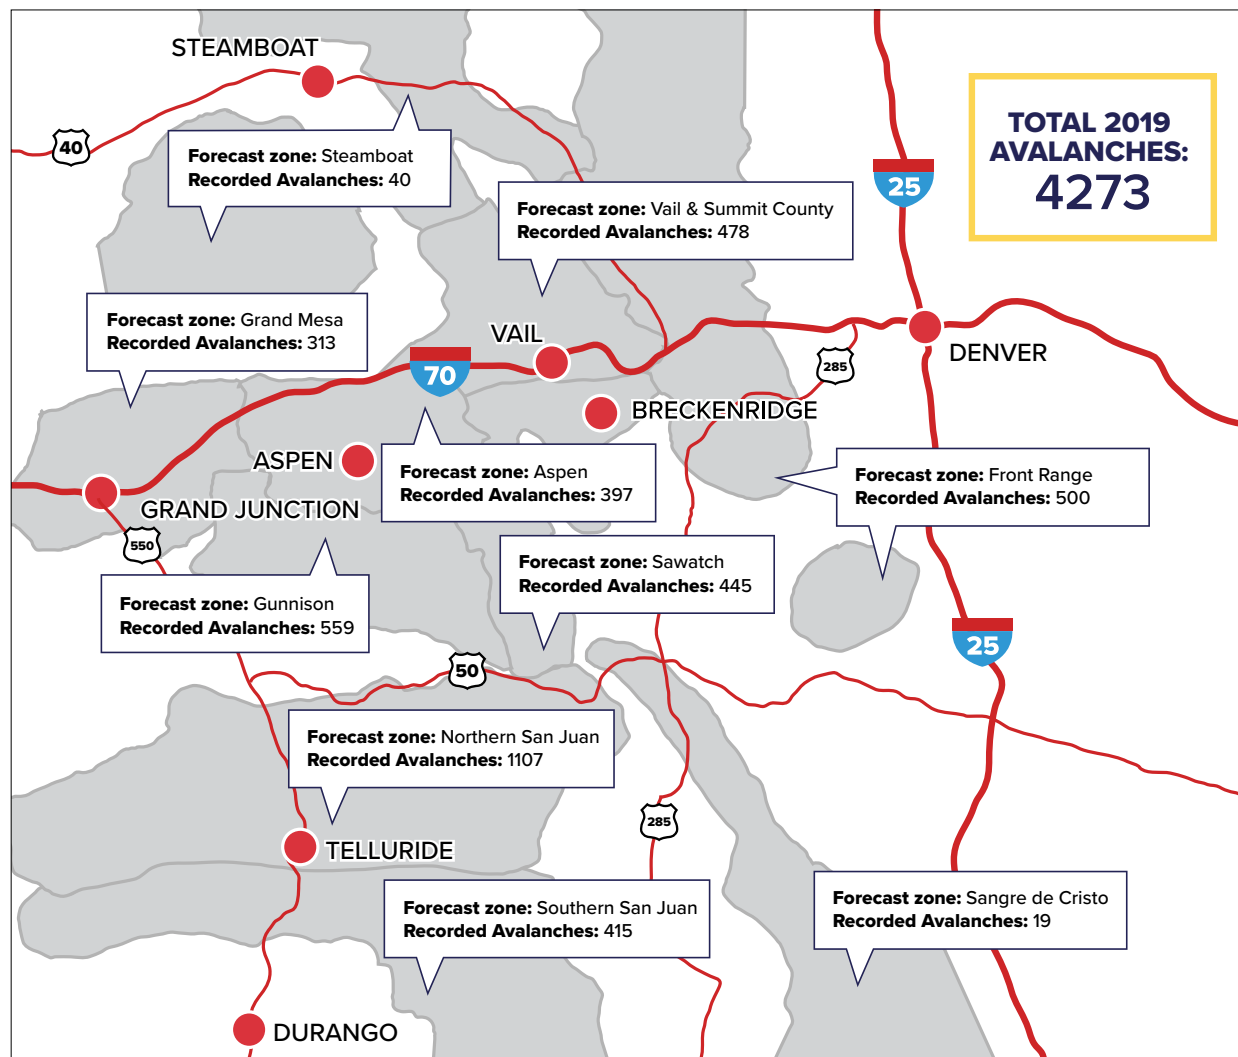

Thank you for your past support and in advance for your continued support.

Sincerely,

Aaron Carlson
Executive Director
Friends of CAIC

AVALANCHES & ACCIDENTS

STATEWIDE SEASONAL SNOWFALL

The CAIC recorded information on **4273 avalanches**, including **135 people caught**. Of those caught, **8 were killed**. The CAIC published **24 detailed accident reports**.

BY FORECAST ZONE

PEOPLE CAUGHT IN AVALANCHES

SNOWFALL PATTERNS

STATEWIDE SEASONAL SNOWFALL

The 2018-2019 total seasonal snowfall was above the long-term average in most parts of the state. The season started early, with above average snowfall in October and early November. Many sites fell below their average in December, but tracked close to the long-term trend through January and February. Heavy snowfall at the end of February brought most sites far above average and they stayed that way through March, April, May, and even into June. Statewide, Colorado's snowpack at peak accumulation on April 5 was 133% of the 30-year median value.

LOCATION	NOV.	DEC.	JAN.	FEB.	MAR.	APR.	TOTAL	% OF AVG
ARAPAHOE BASIN	59	30	41	33	83	40	286	104
BEAVER CREEK	45	59	53	42	88	34	319	119
BERTHOUD PASS	71	48	68	34	66	40	326	106
BRECKENRIDGE	80	64	60	34	124	53	414	161
COPPER MOUNTAIN	58	42	39	31	98	18	286	118
KEYSTONE (NORTH PEAK)	49	23	115	27	94	17	325	115
LOVELAND BASIN	84	43	69	34	108	50	388	117
STEAMBOAT	64	76	82	75	96	30	423	142
VAIL	72	53	68	46	95	37	369	122
WINTERPARK	68	44	59	43	78	45	336	104
ASPEN HIGHLANDS	30	39	41	36	93	28	276	114
ASPEN MOUNTAIN	32	36	39	32	80	13	233	107
GOTHIC	41	39	58	46	95	34	314	94
MCCLURE PASS	25	41	54	46	58	10	233	95
MONARCH MOUNTAIN SKI AREA	12	25	63	39	74	2	214	87
RED MOUNTAIN PASS	29	64	60	63	105	41	361	130
TELLURIDE	20	54	60	70	114	13	332	161
WOLF CREEK SKI AREA	138	37	93	147	129	10	554	138
MONUMENT PASS	17	48	49	47	69	20	249	121
COAL BANK PASS	14	36	78	125	117	24	392	138
MOLAS PASS	20	33	62	81	115	22	332	137