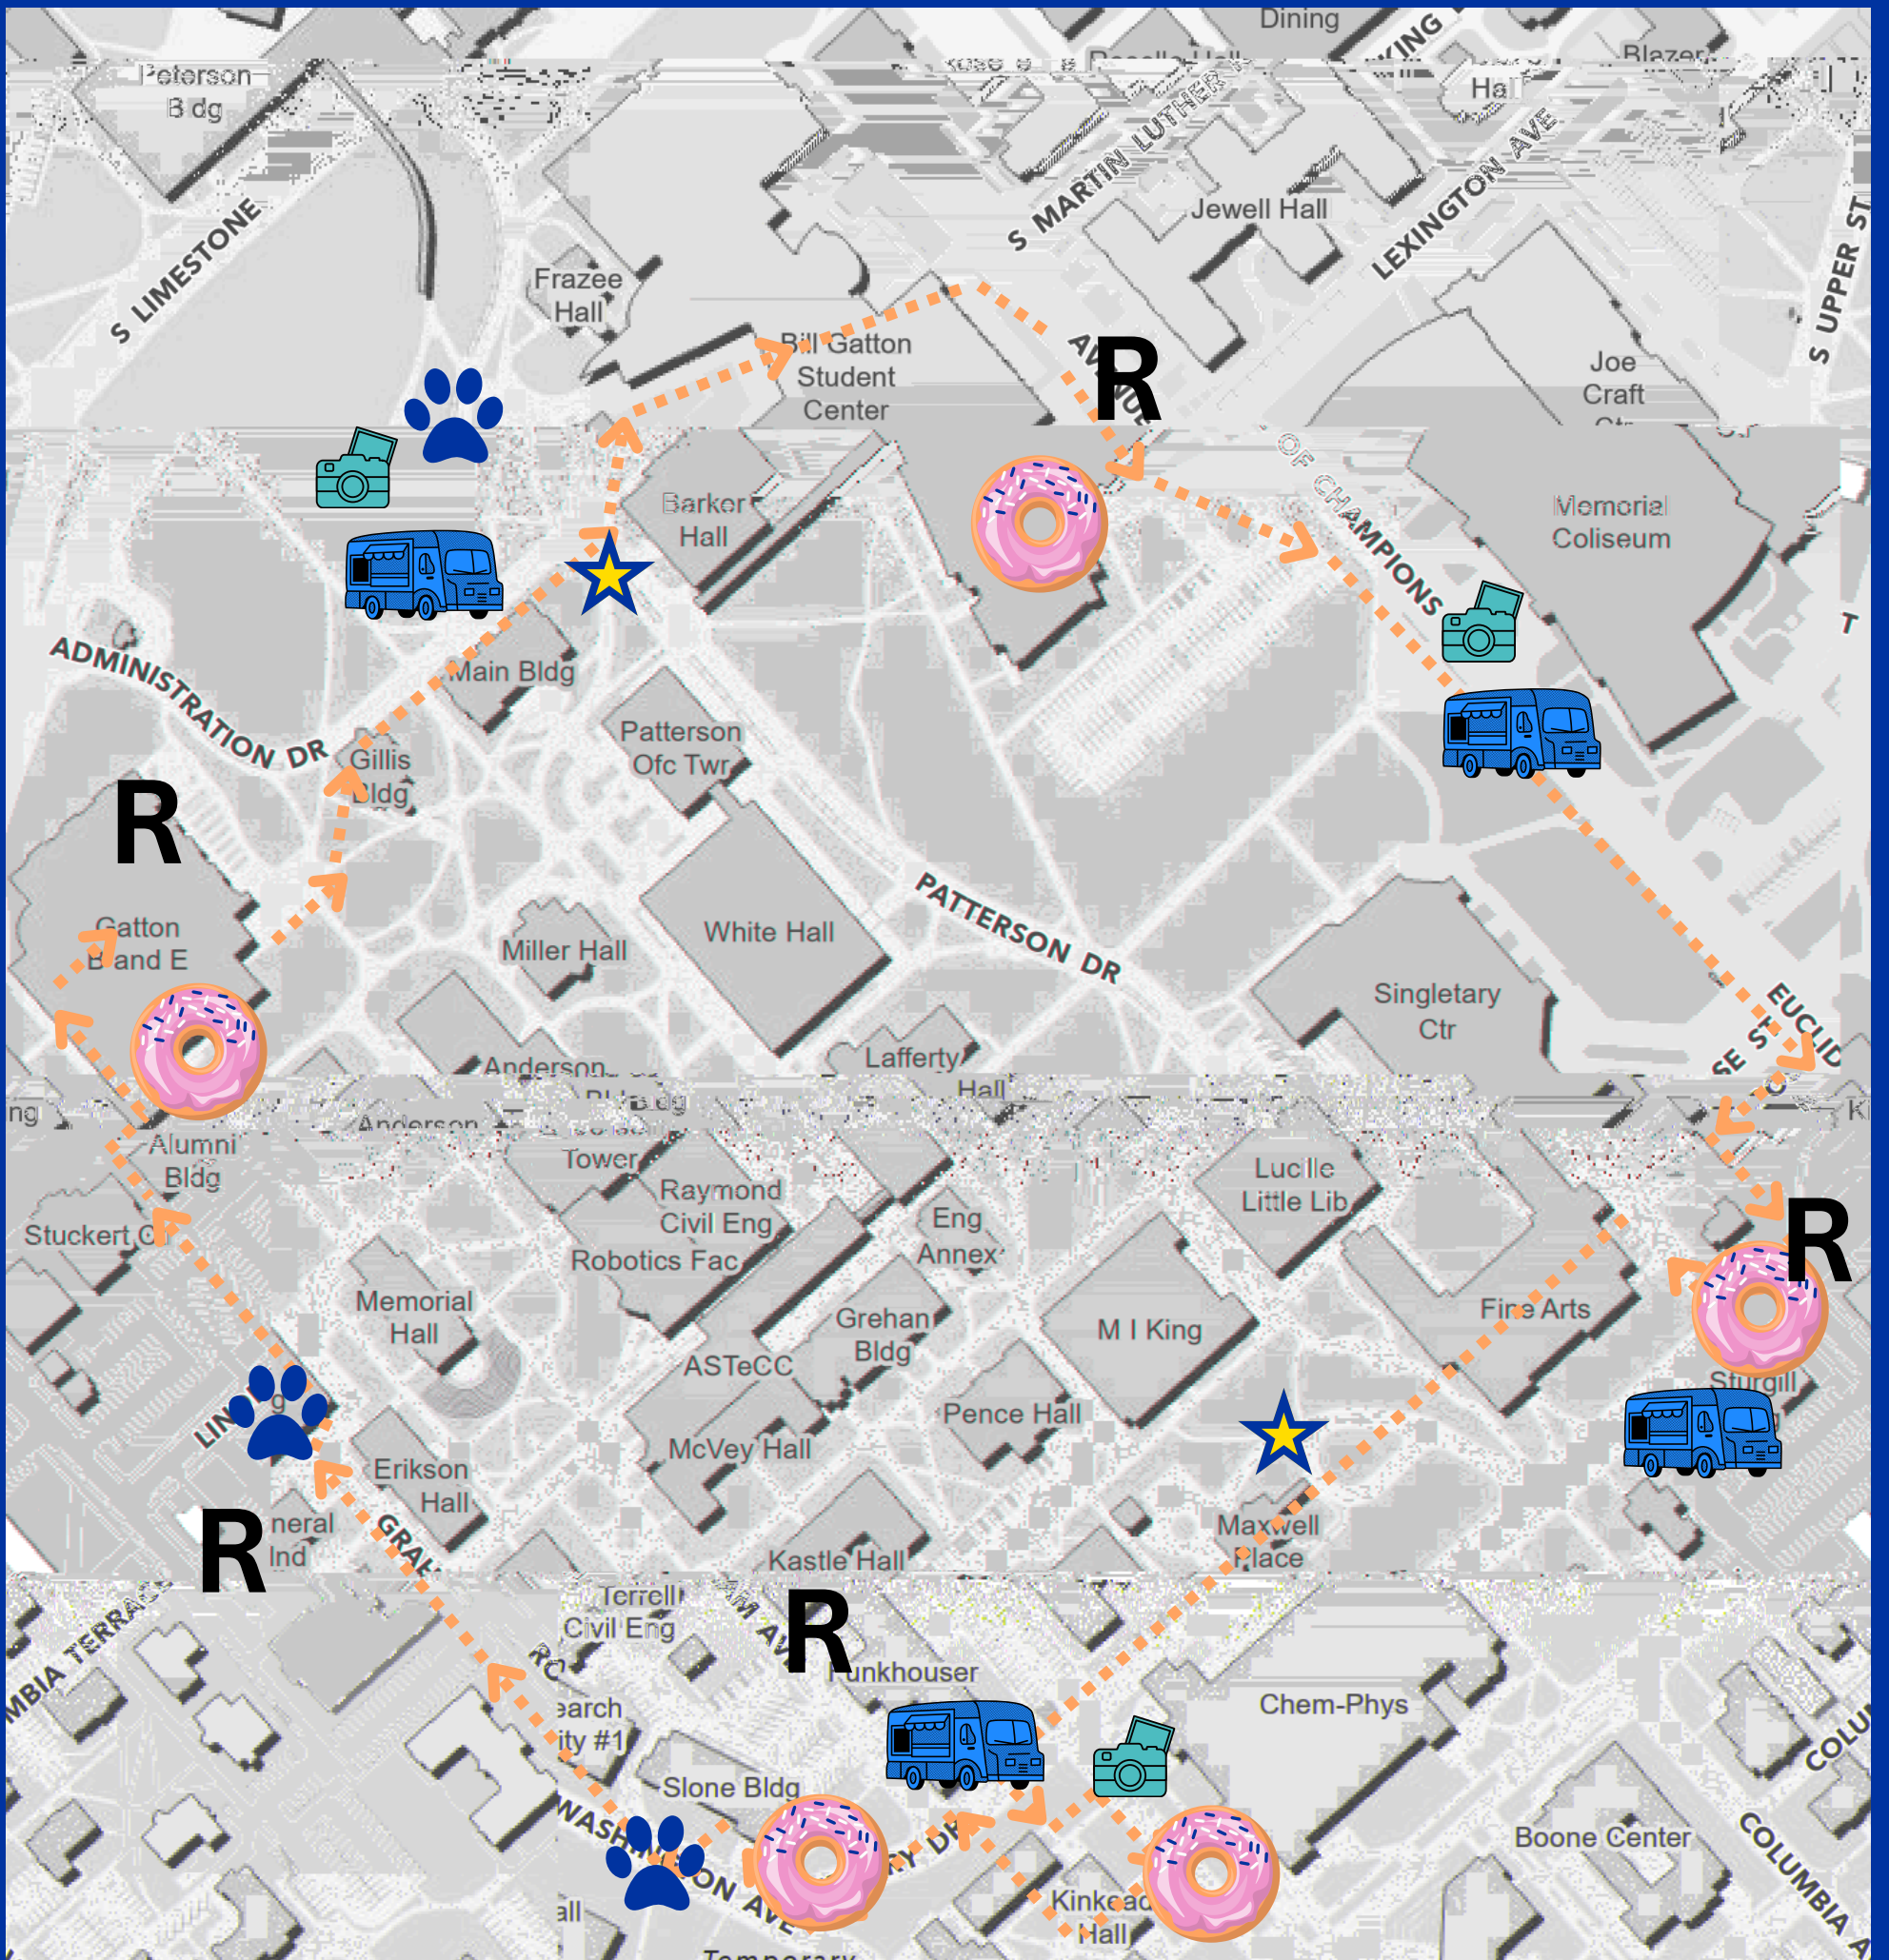

A TASTE OF THE KENTUCKY DOUGHNUT TRAIL

COFFEE

DOUGHNUTS

FAMILY
PHOTOS

R

RESTROOMS

PRE-GAME
ACTIVITIES

Please begin the Doughnut Trail in the following locations based on the first letter of your LAST NAME:

A-D = BILL GATTON STUDENT CENTER BALLROOM

E-J = STUCKERT CAREER CENTER

K-M = BOONE CENTER

N-R = ALUMNI COMMONS OUTSIDE CHEM-PHYS

S-Z = GATTON B and E

FAMILY
WEEKEND

 Parent and Family
Engagement
Office for Student Success

★ Free shuttle pick up available on Scott St. and Administration Dr. beginning at 9 a.m.