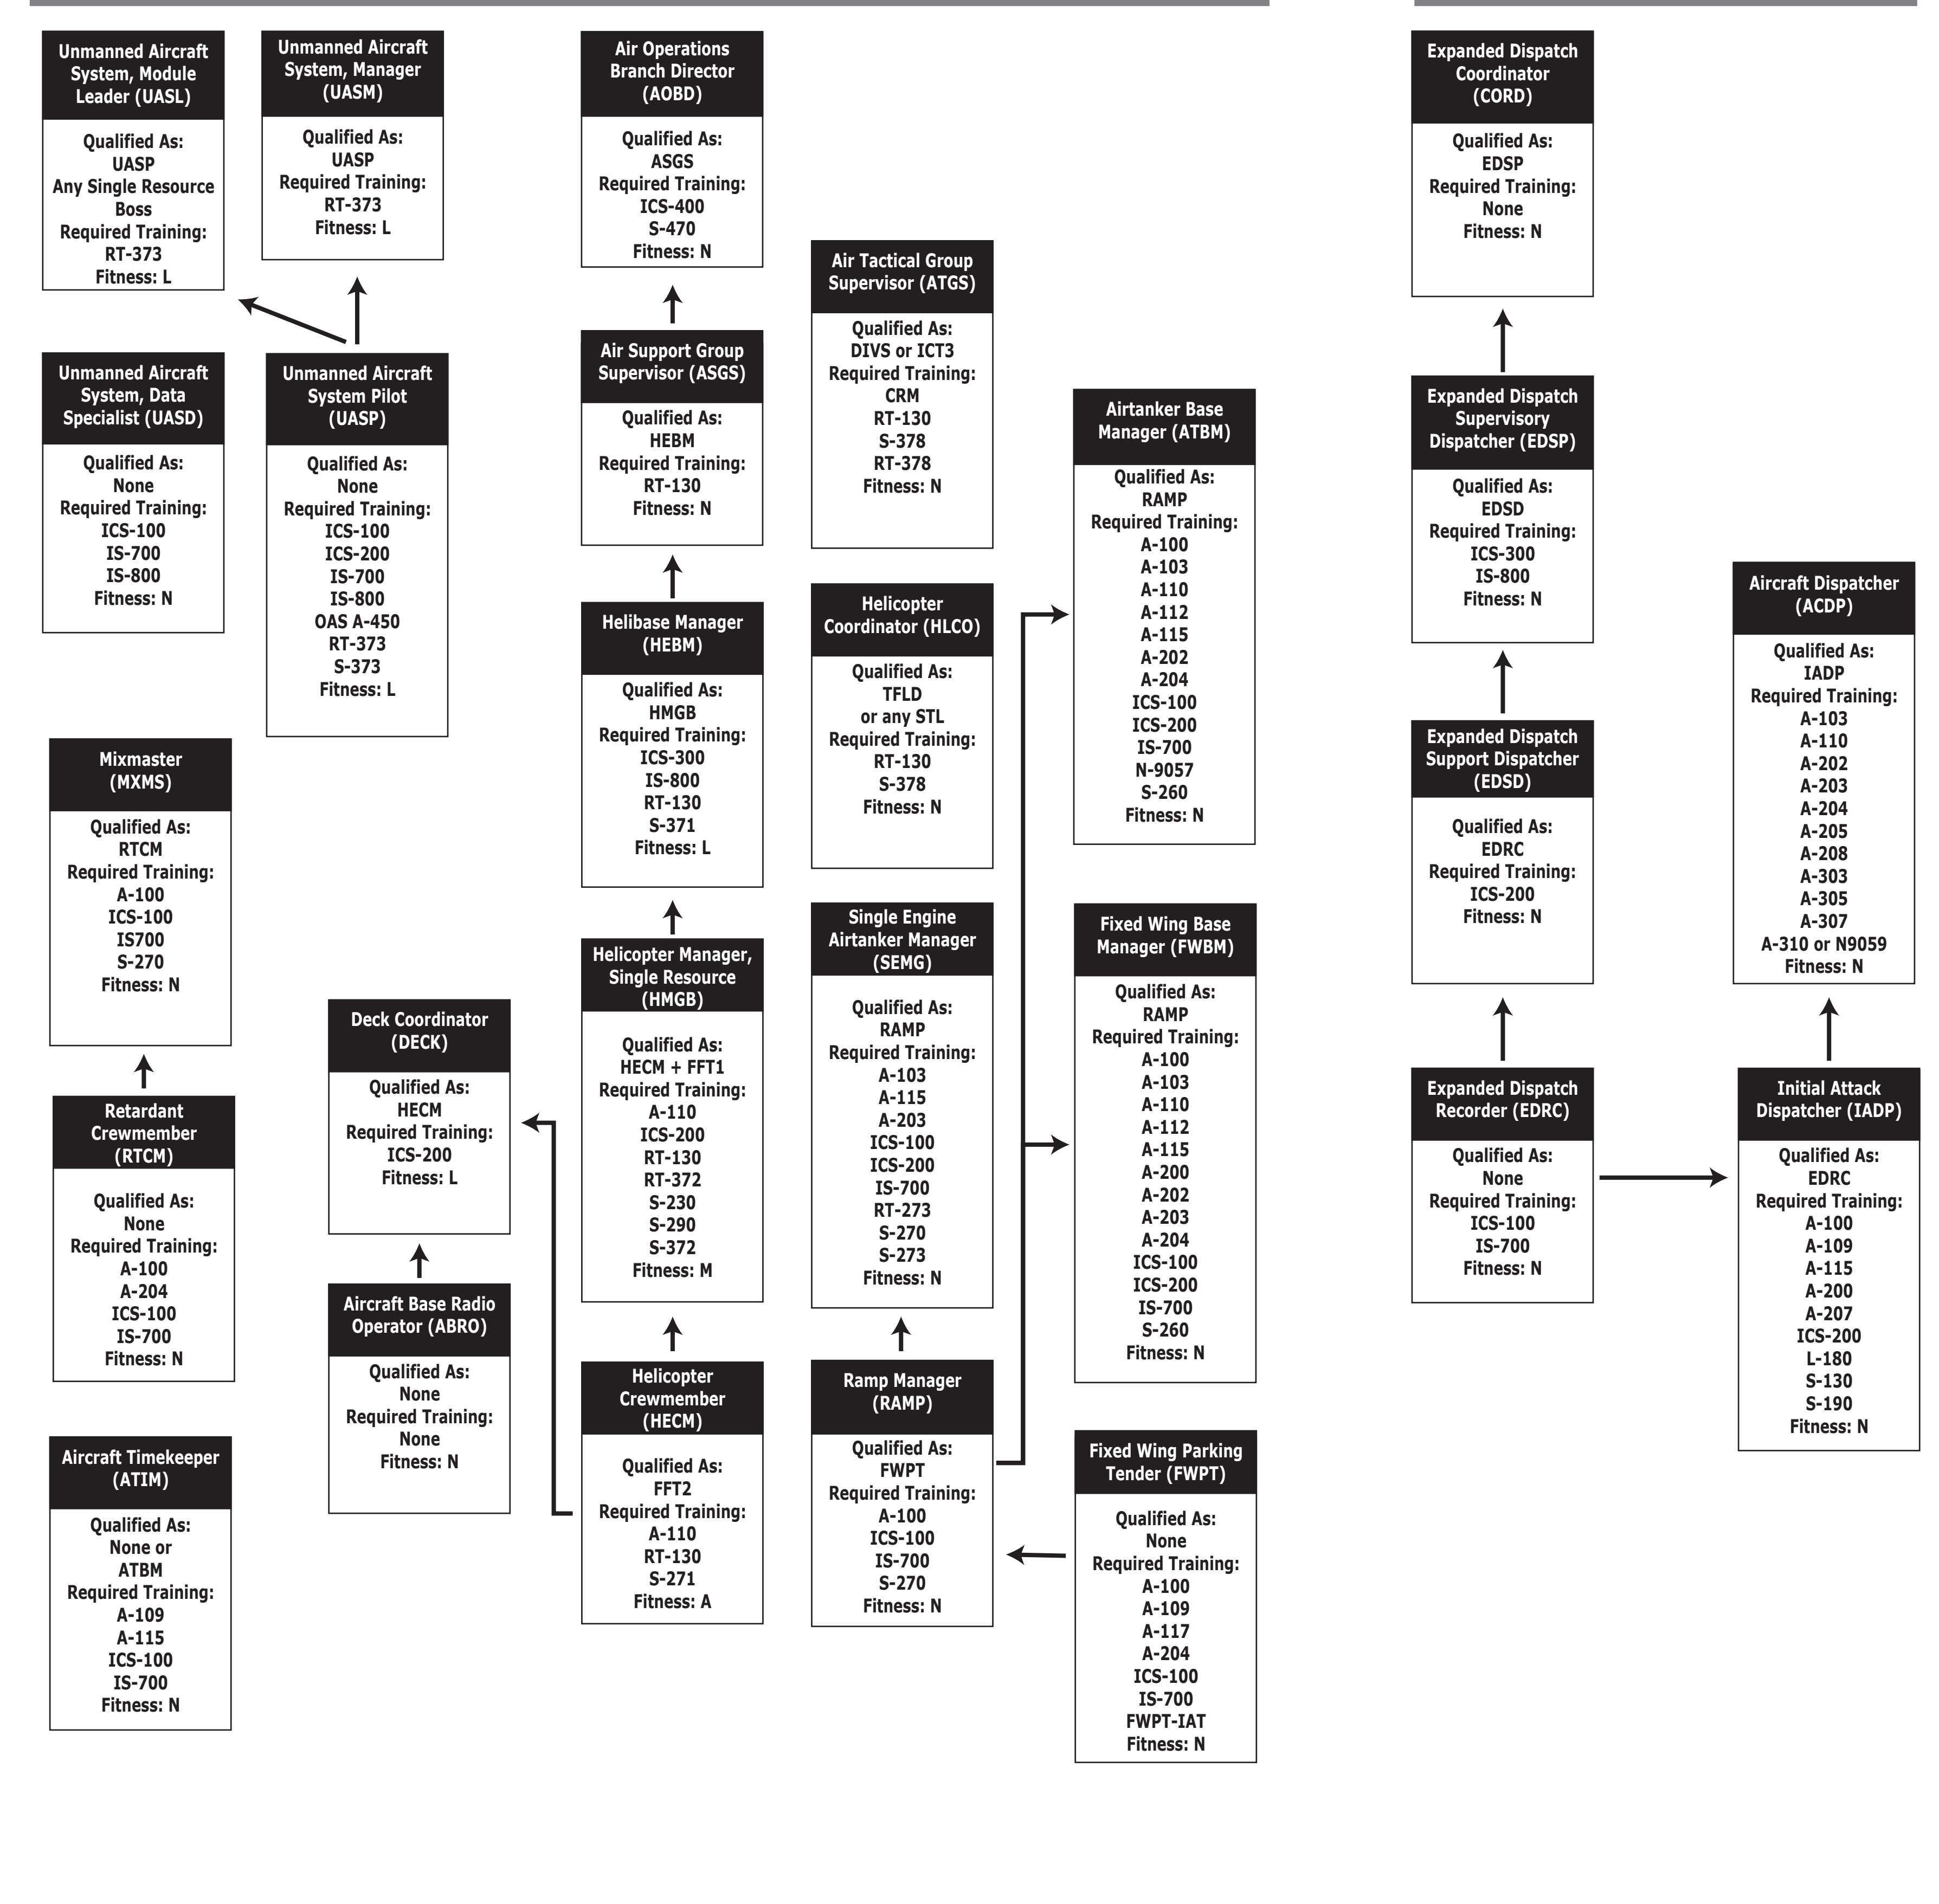

NWCG Wildland Fire Position Qualification Flow Chart

OPERATIONS

AREA COMMAND

COMMAND

AIR OPERATIONS

DISPATCH

FINANCE / ADMINISTRATION

PLANNING

LOGISTICS