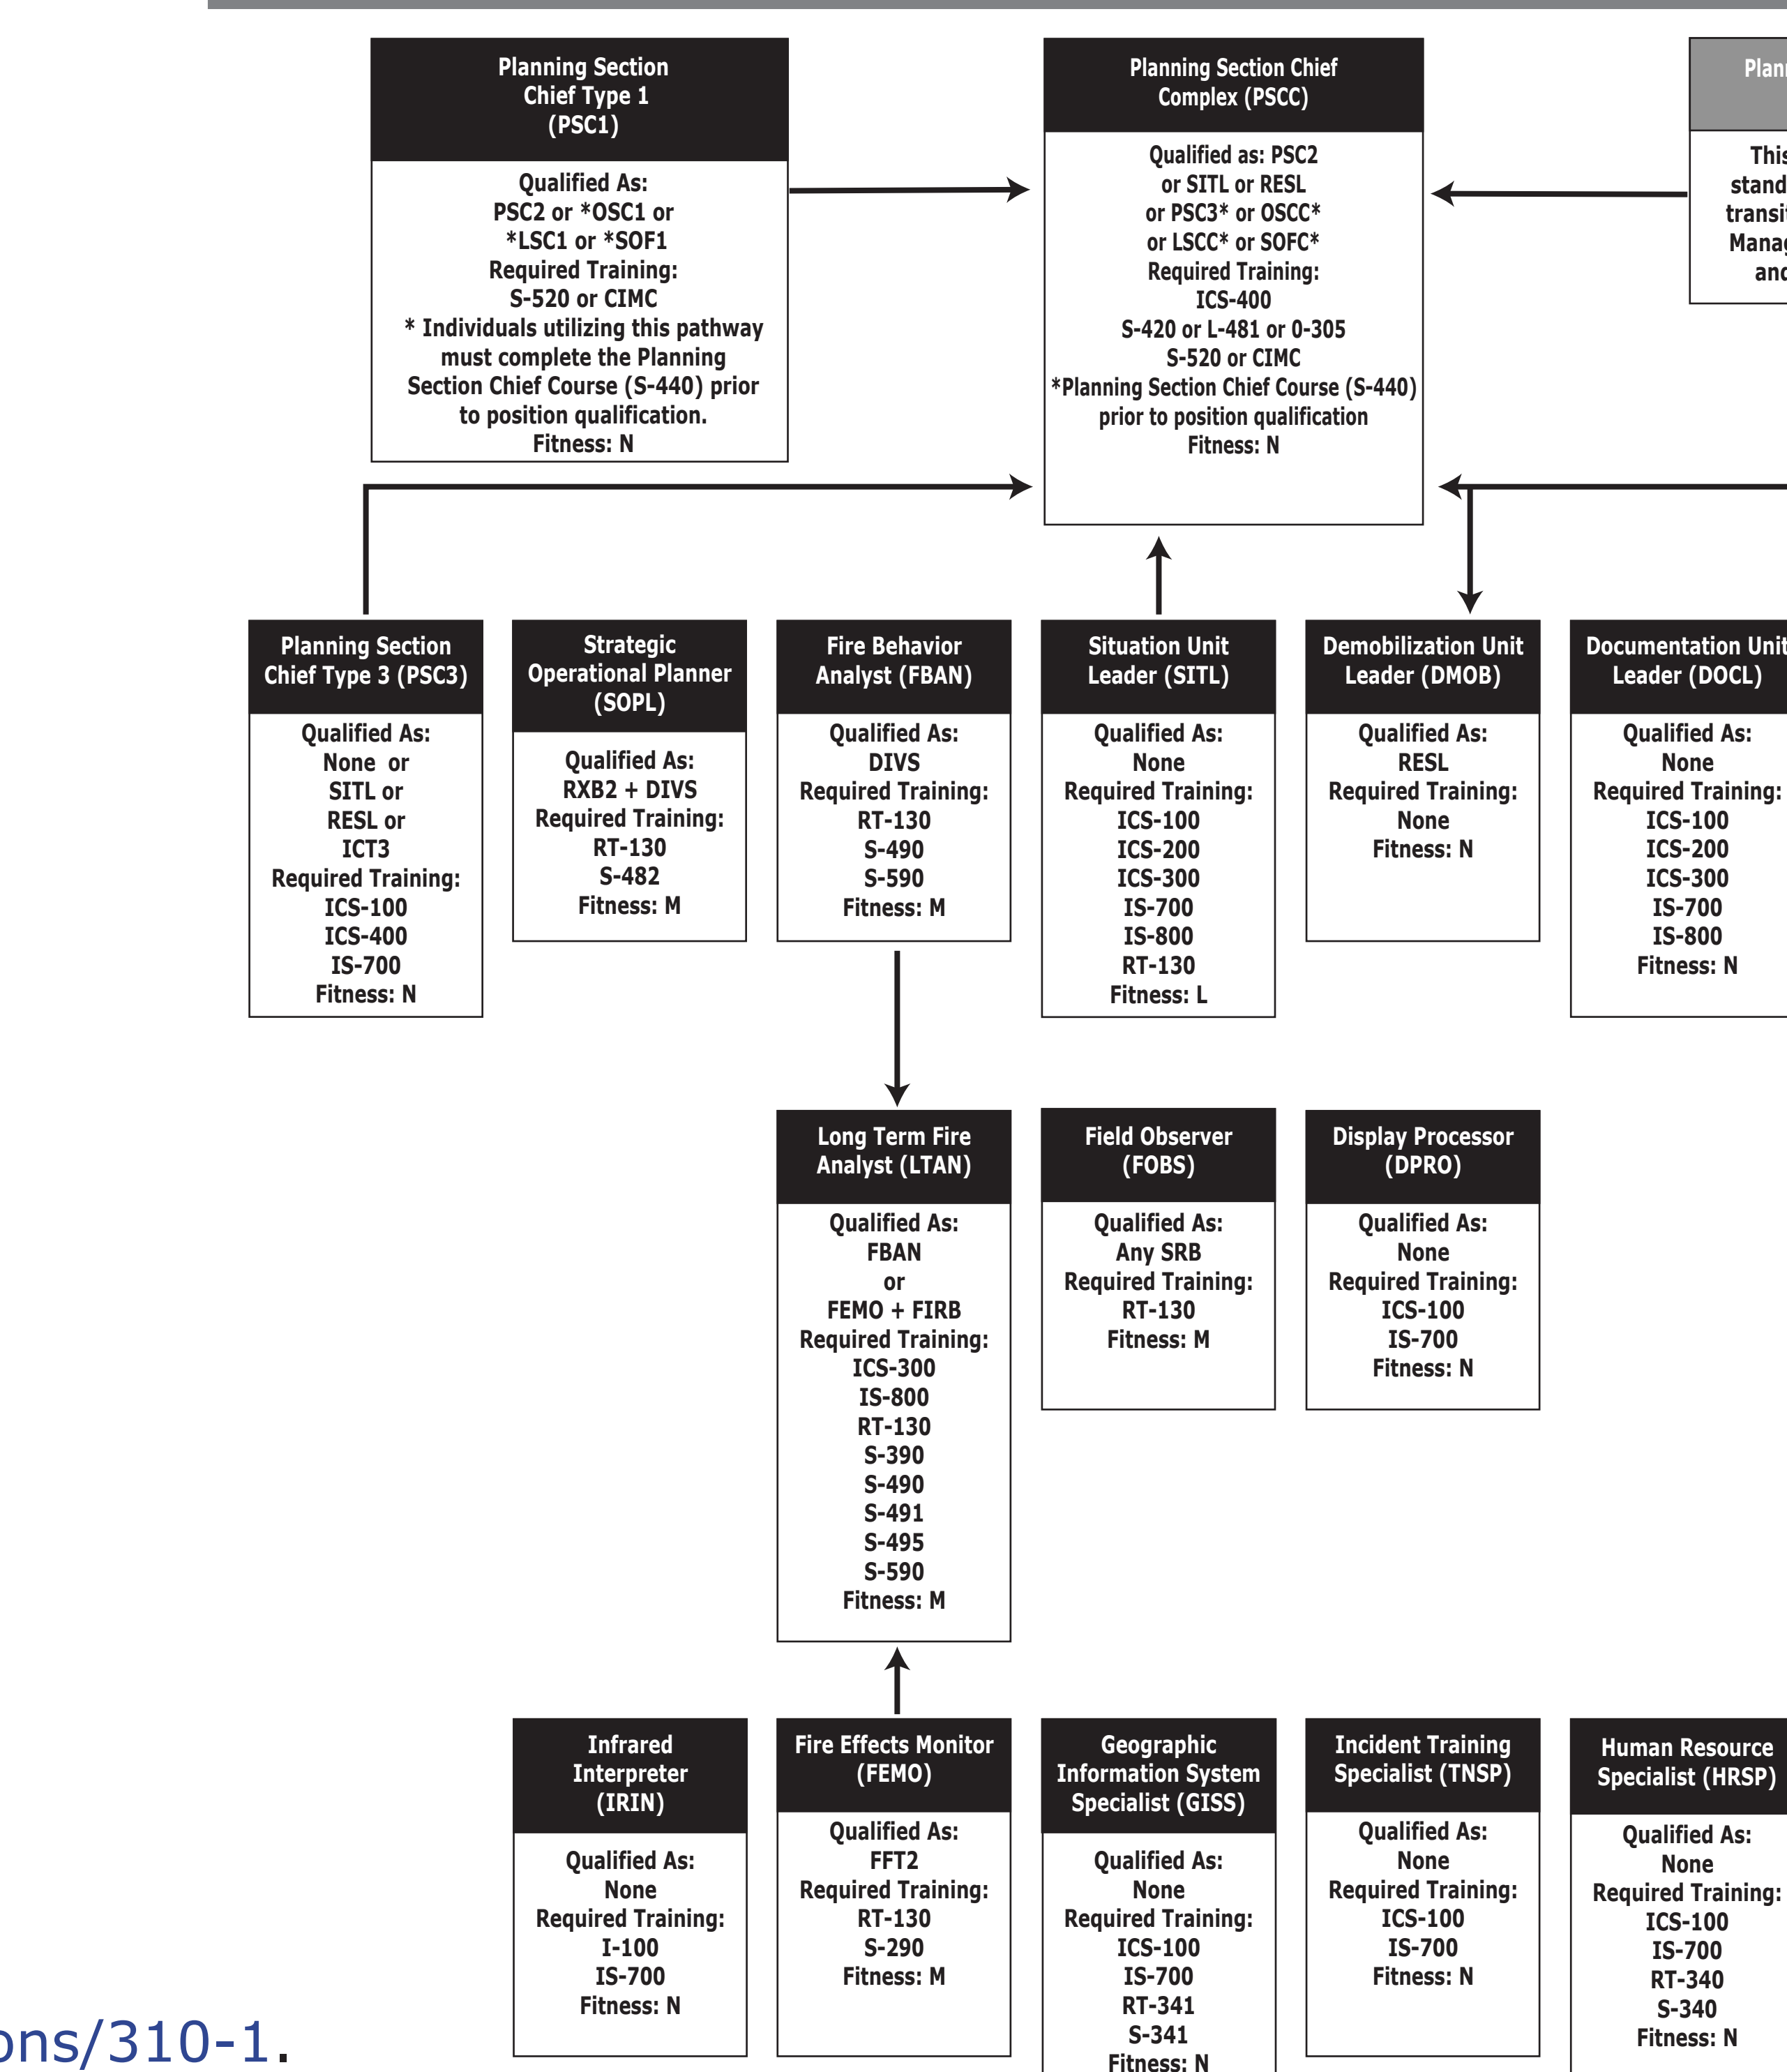

NWCG Wildland Fire Position Qualification Flow Chart

OPERATIONS

AREA COMMAND

COMMAND

AIR OPERATIONS

DISPATCH

FINANCE / ADMINISTRATION

PLANNING

LOGISTICS