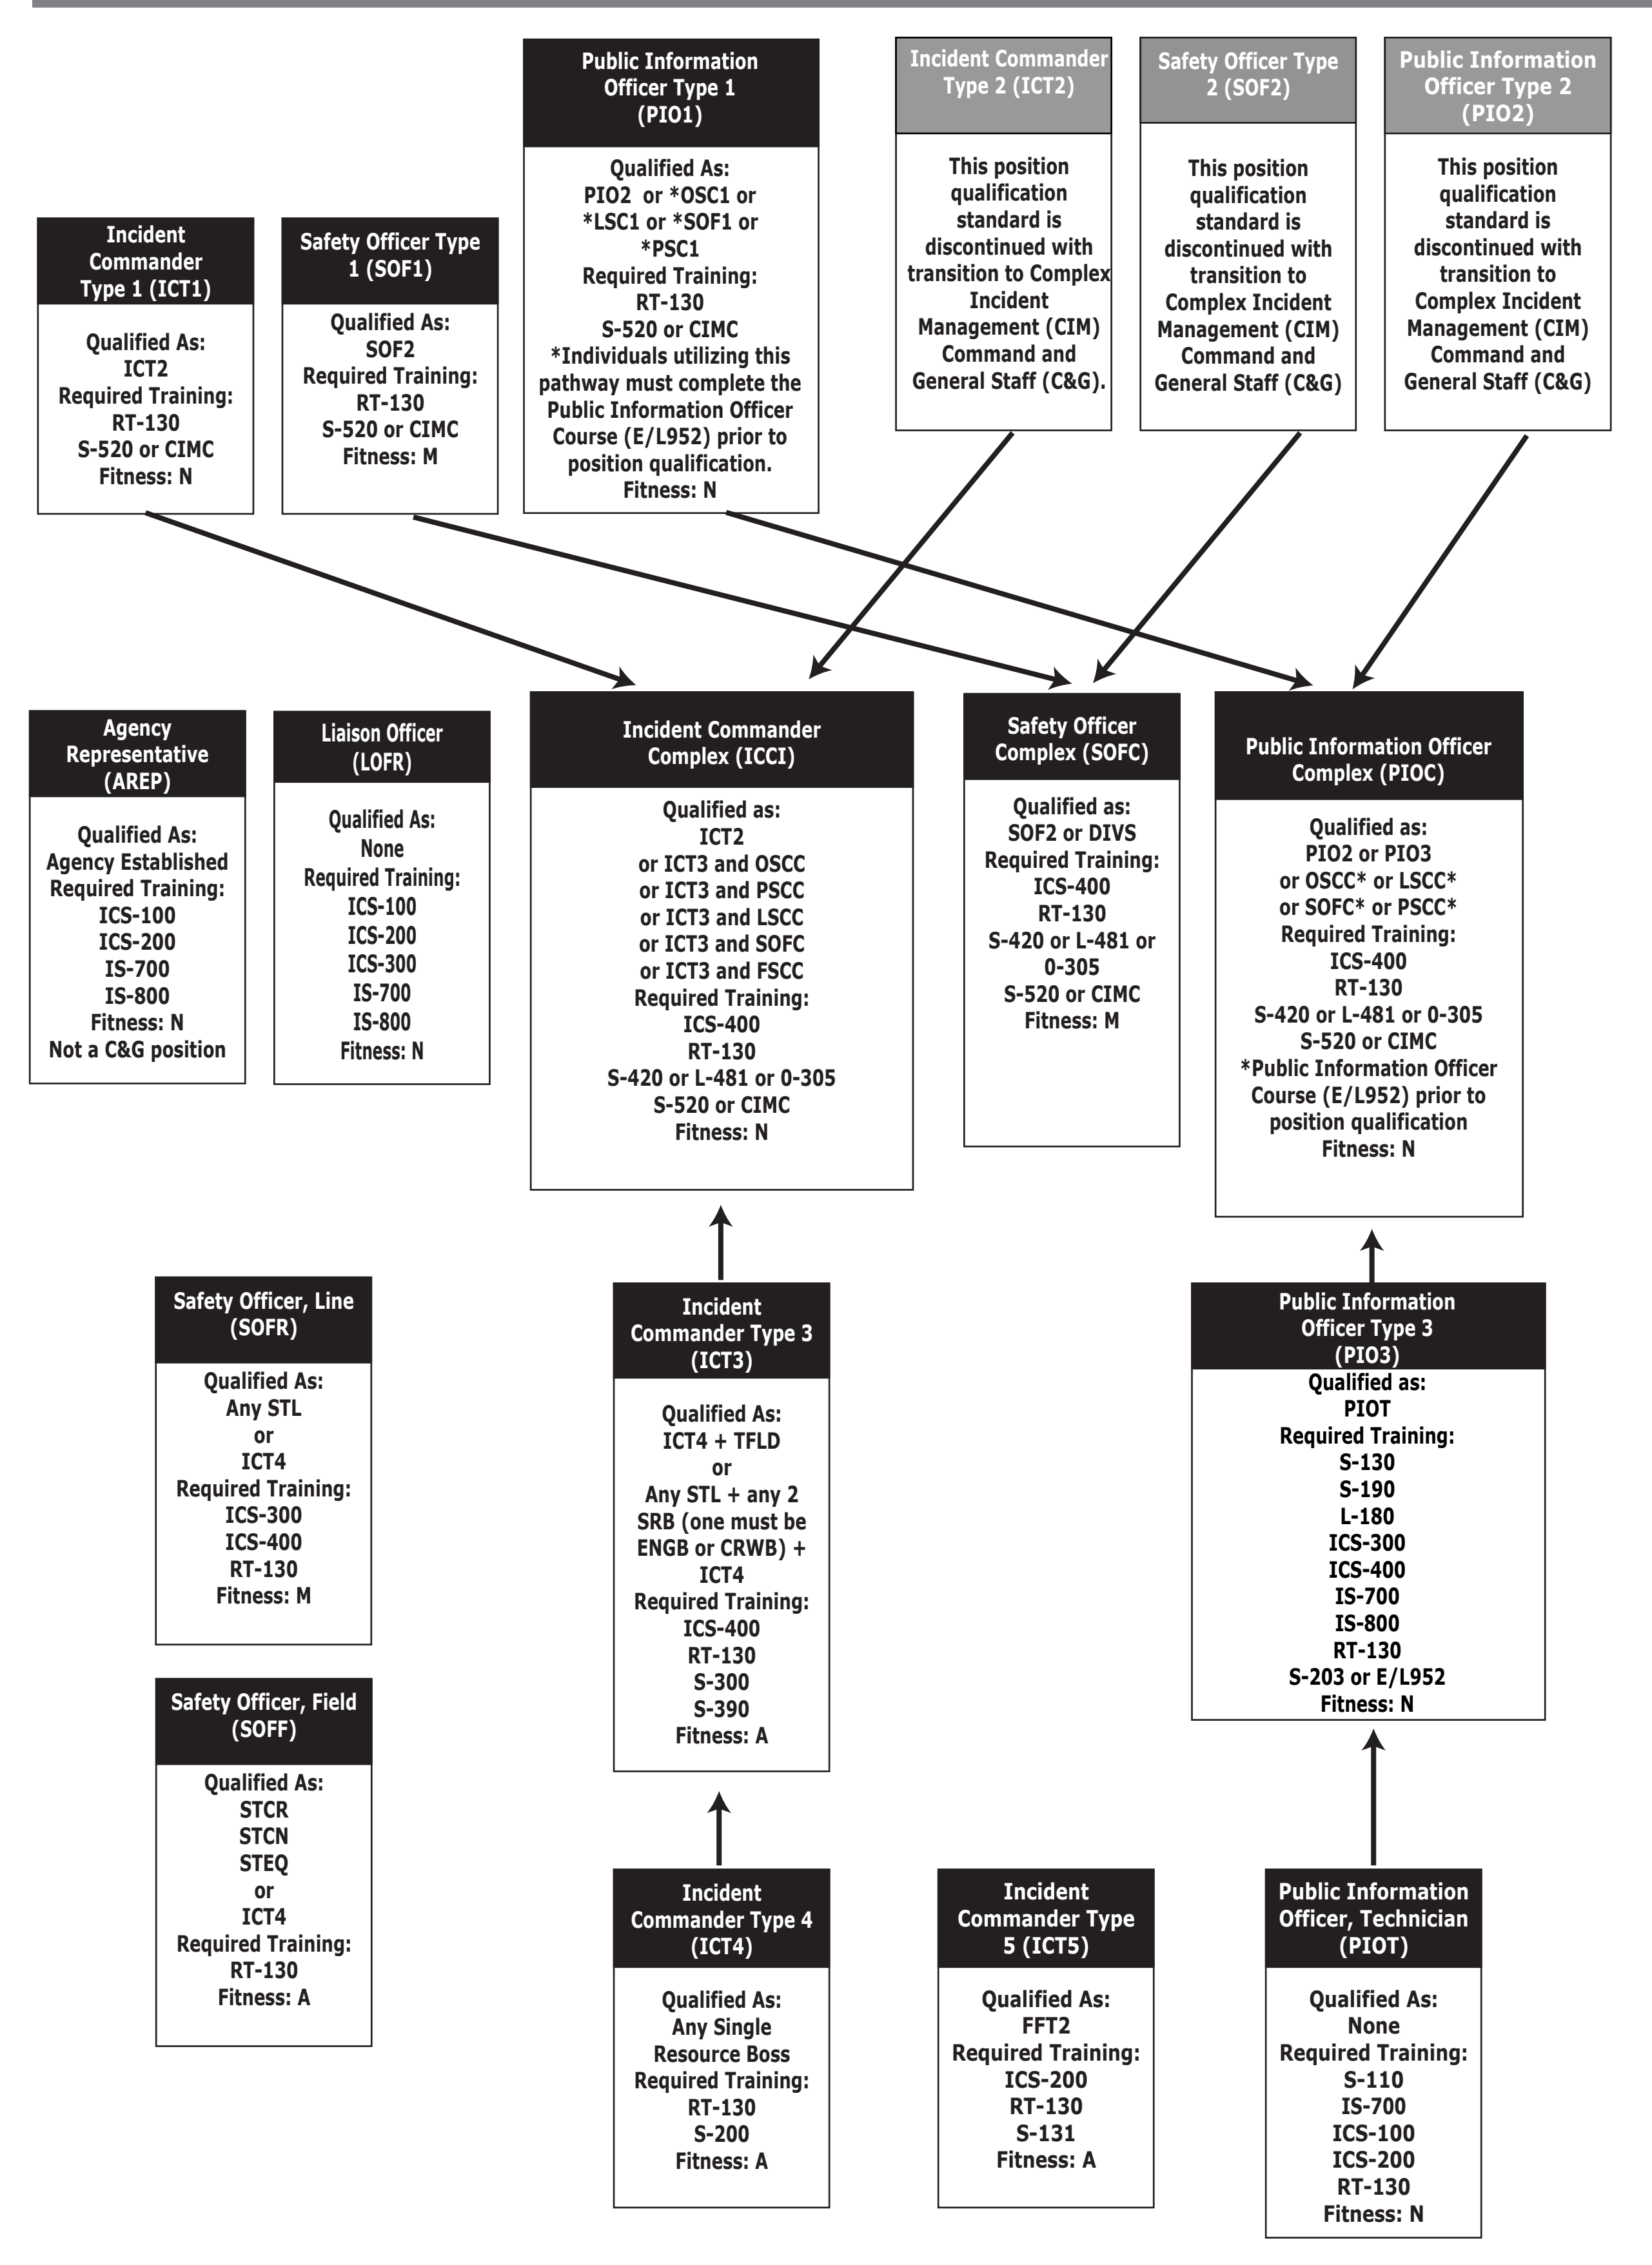

NWCG Wildland Fire Position Qualification Flow Chart

OPERATIONS

AREA COMMAND

COMMAND

AIR OPERATIONS

DISPATCH

FINANCE / ADMINISTRATION

PLANNING

LOGISTICS