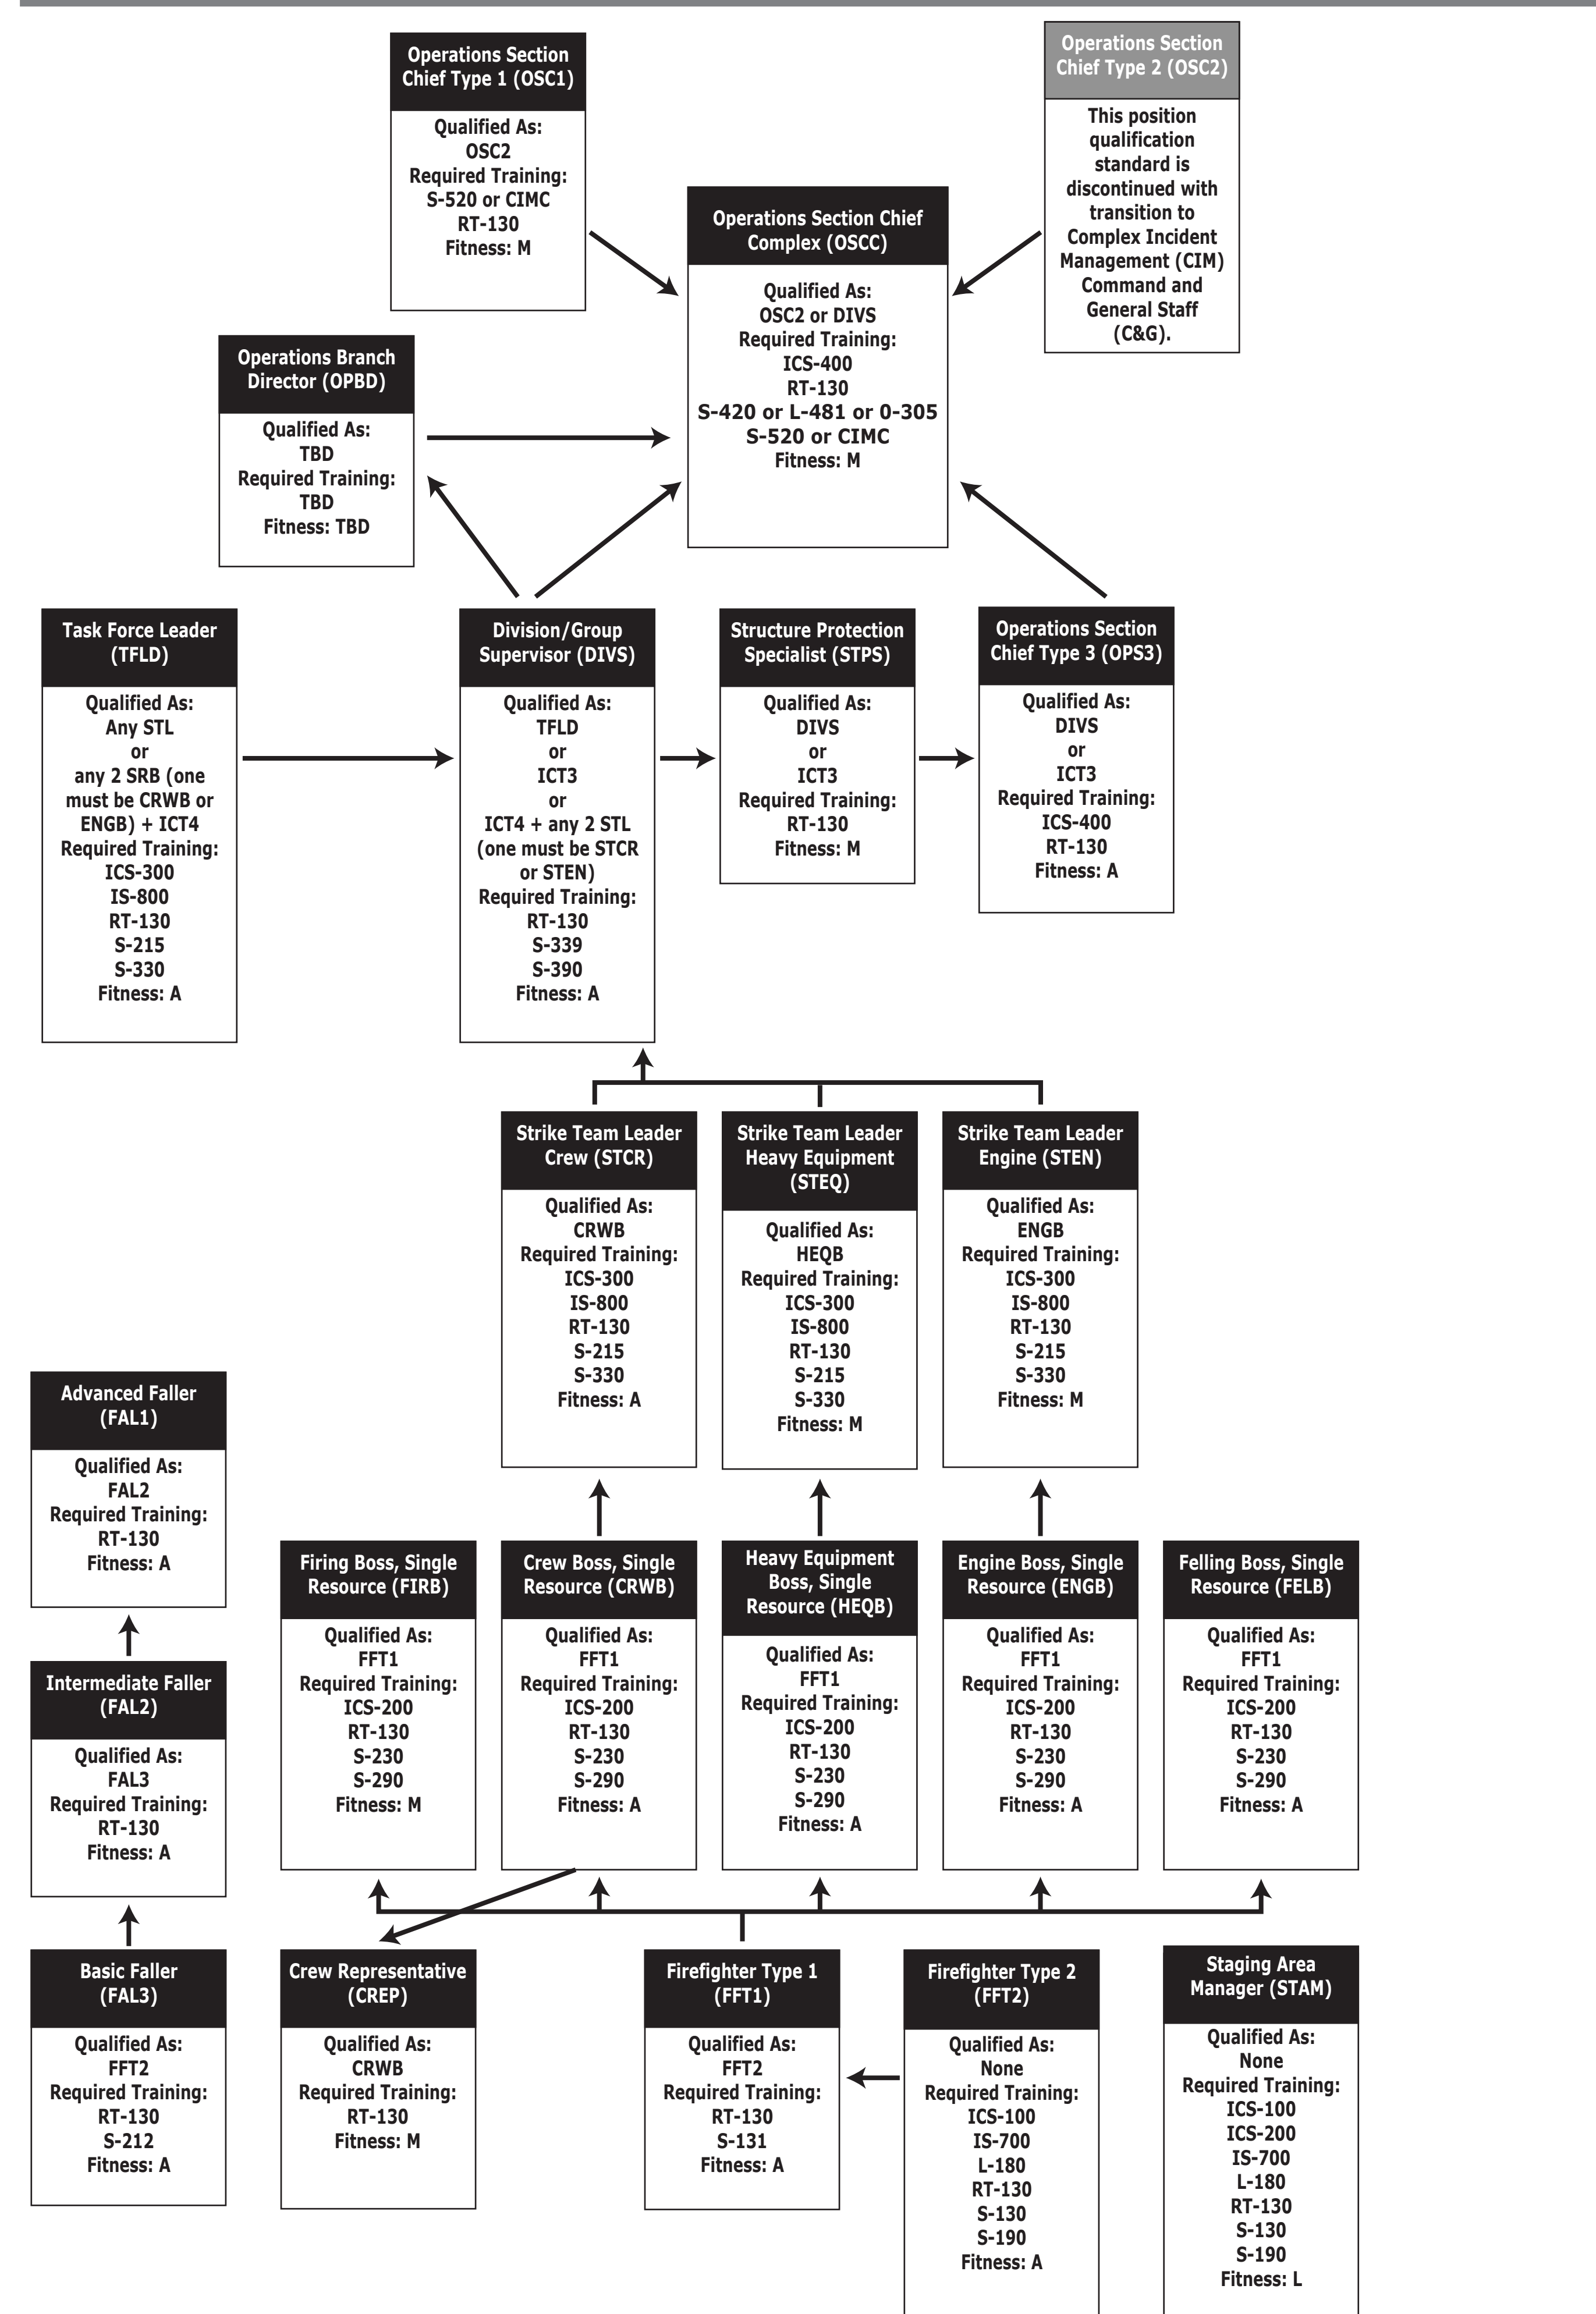

NWCG Wildland Fire Position Qualification Flow Chart

OPERATIONS

AREA COMMAND

COMMAND

AIR OPERATIONS

DISPATCH

FINANCE / ADMINISTRATION

PLANNING

LOGISTICS