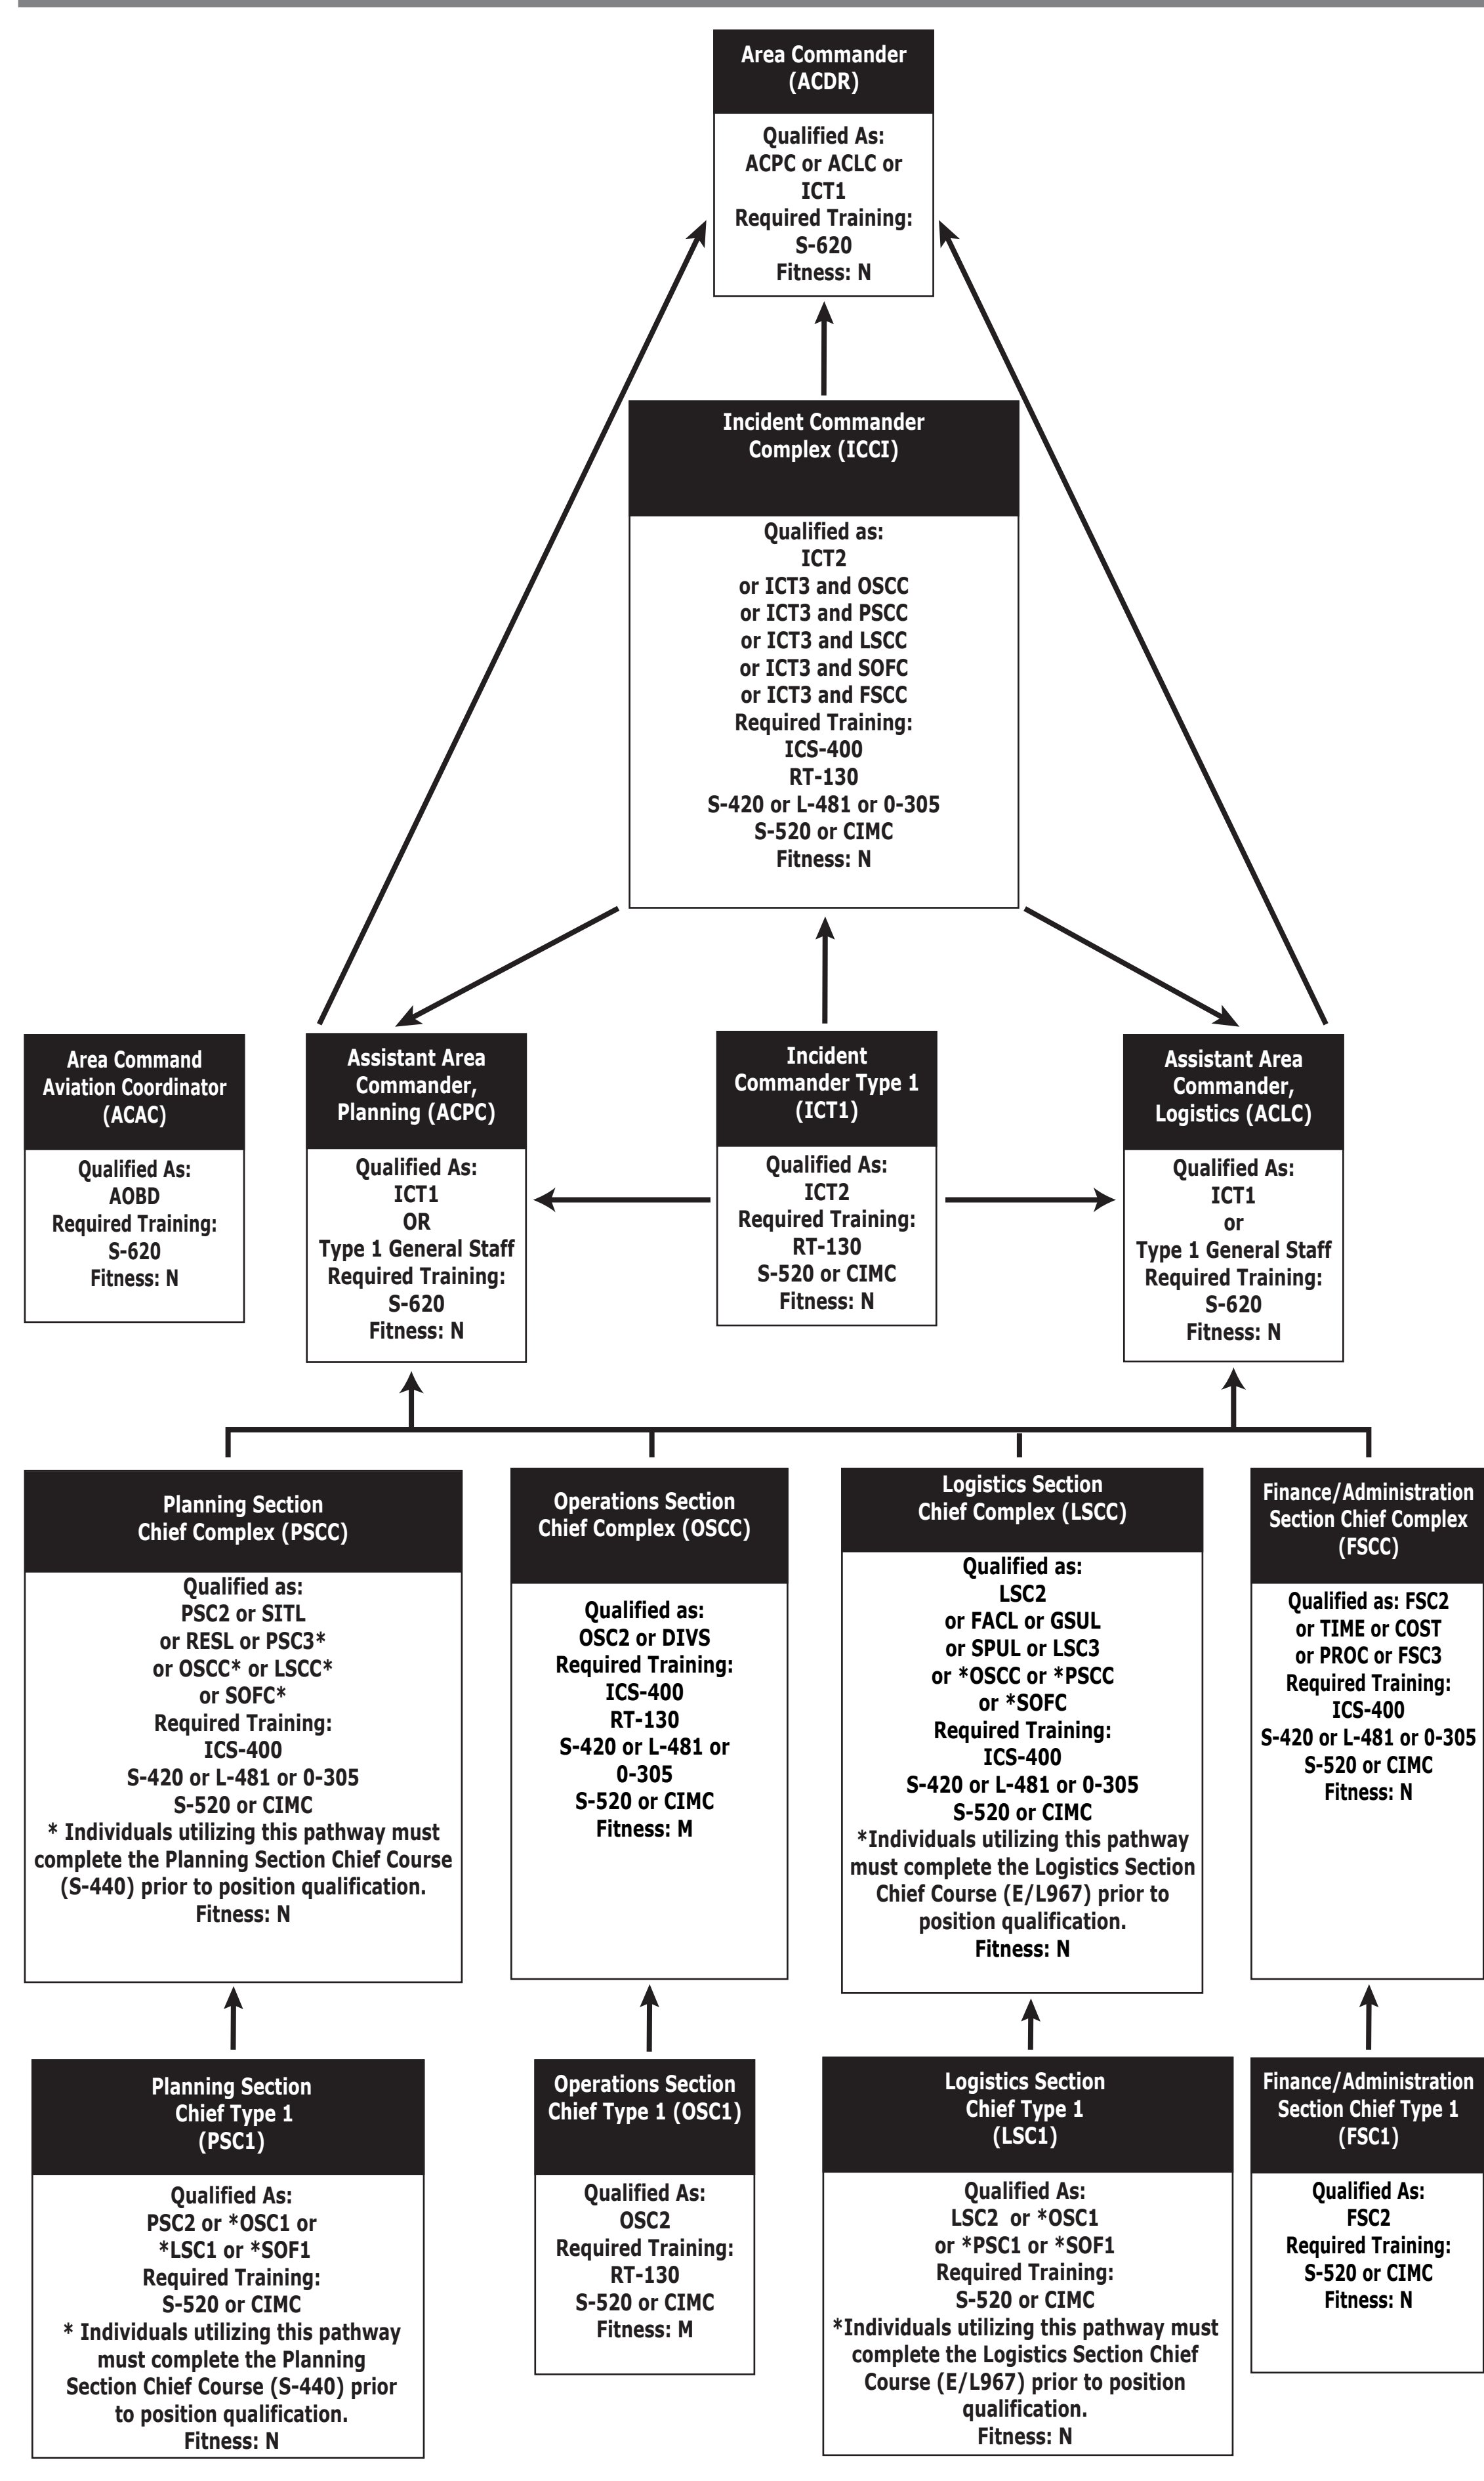

NWCG Wildland Fire Position Qualification Flow Chart

OPERATIONS

AREA COMMAND

COMMAND

AIR OPERATIONS

DISPATCH

FINANCE / ADMINISTRATION

PLANNING

LOGISTICS