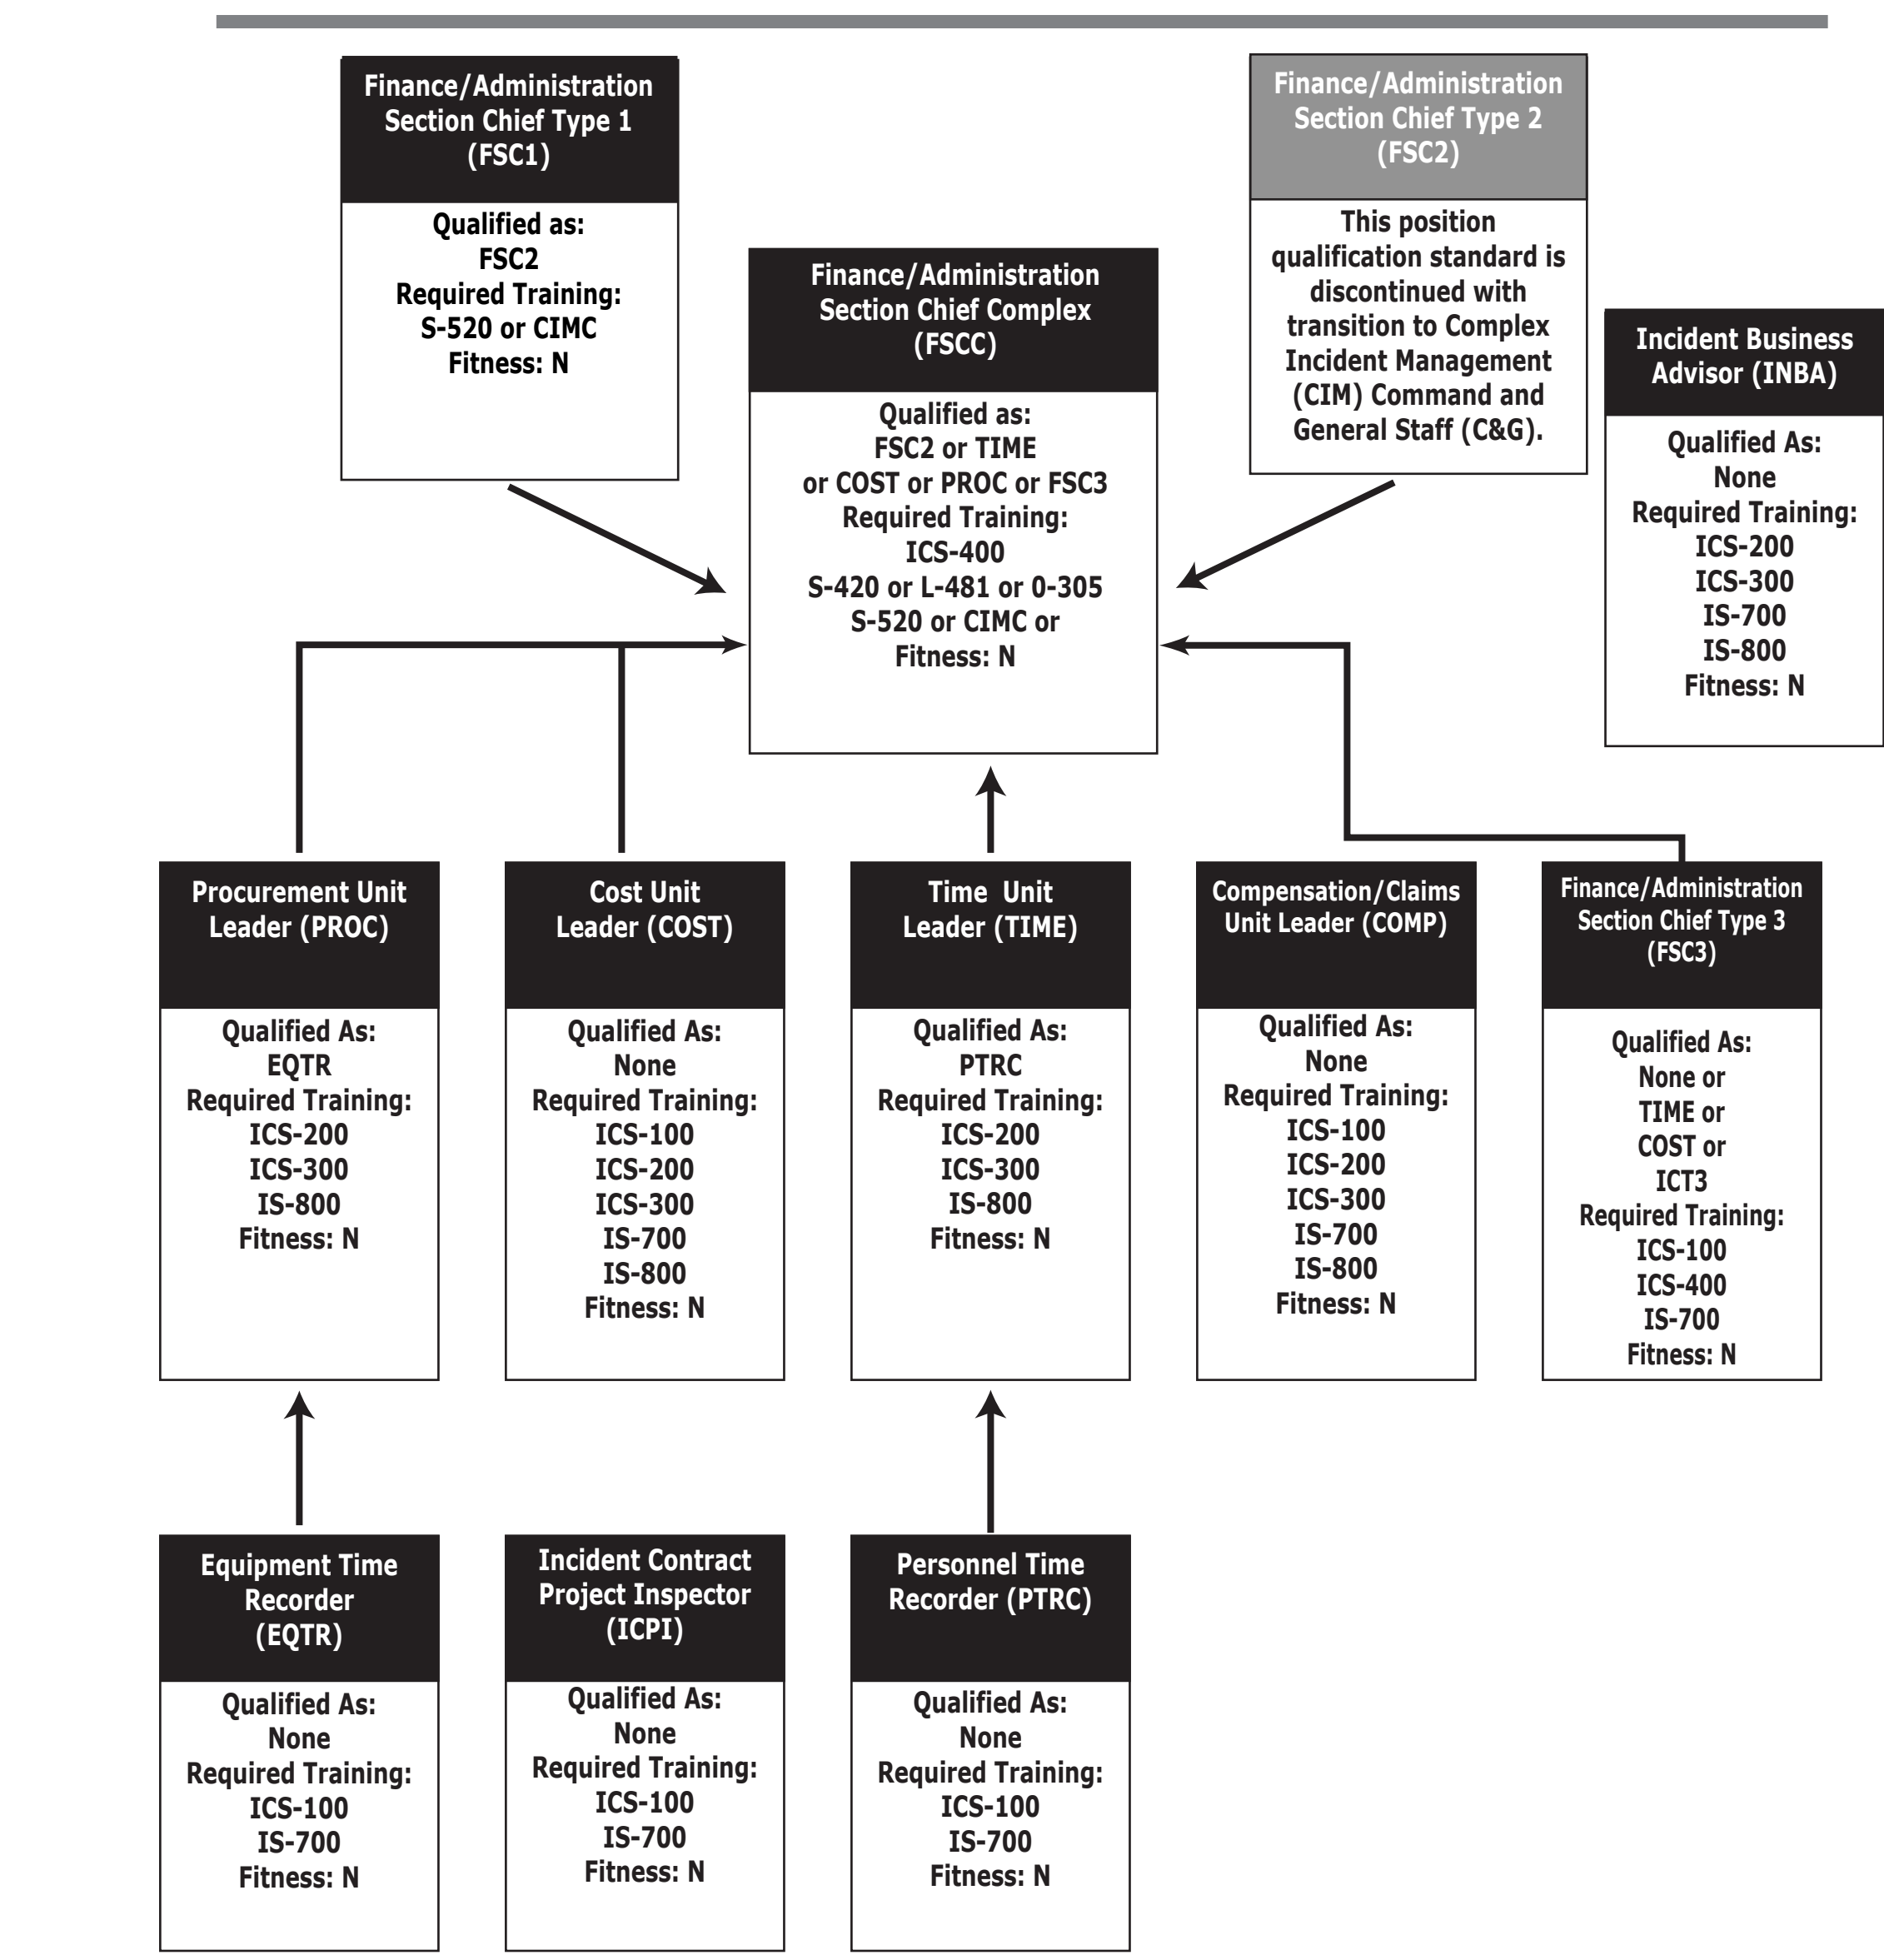

NWCG Wildland Fire Position Qualification Flow Chart

OPERATIONS

AREA COMMAND

COMMAND

AIR OPERATIONS

DISPATCH

FINANCE / ADMINISTRATION

PLANNING

LOGISTICS