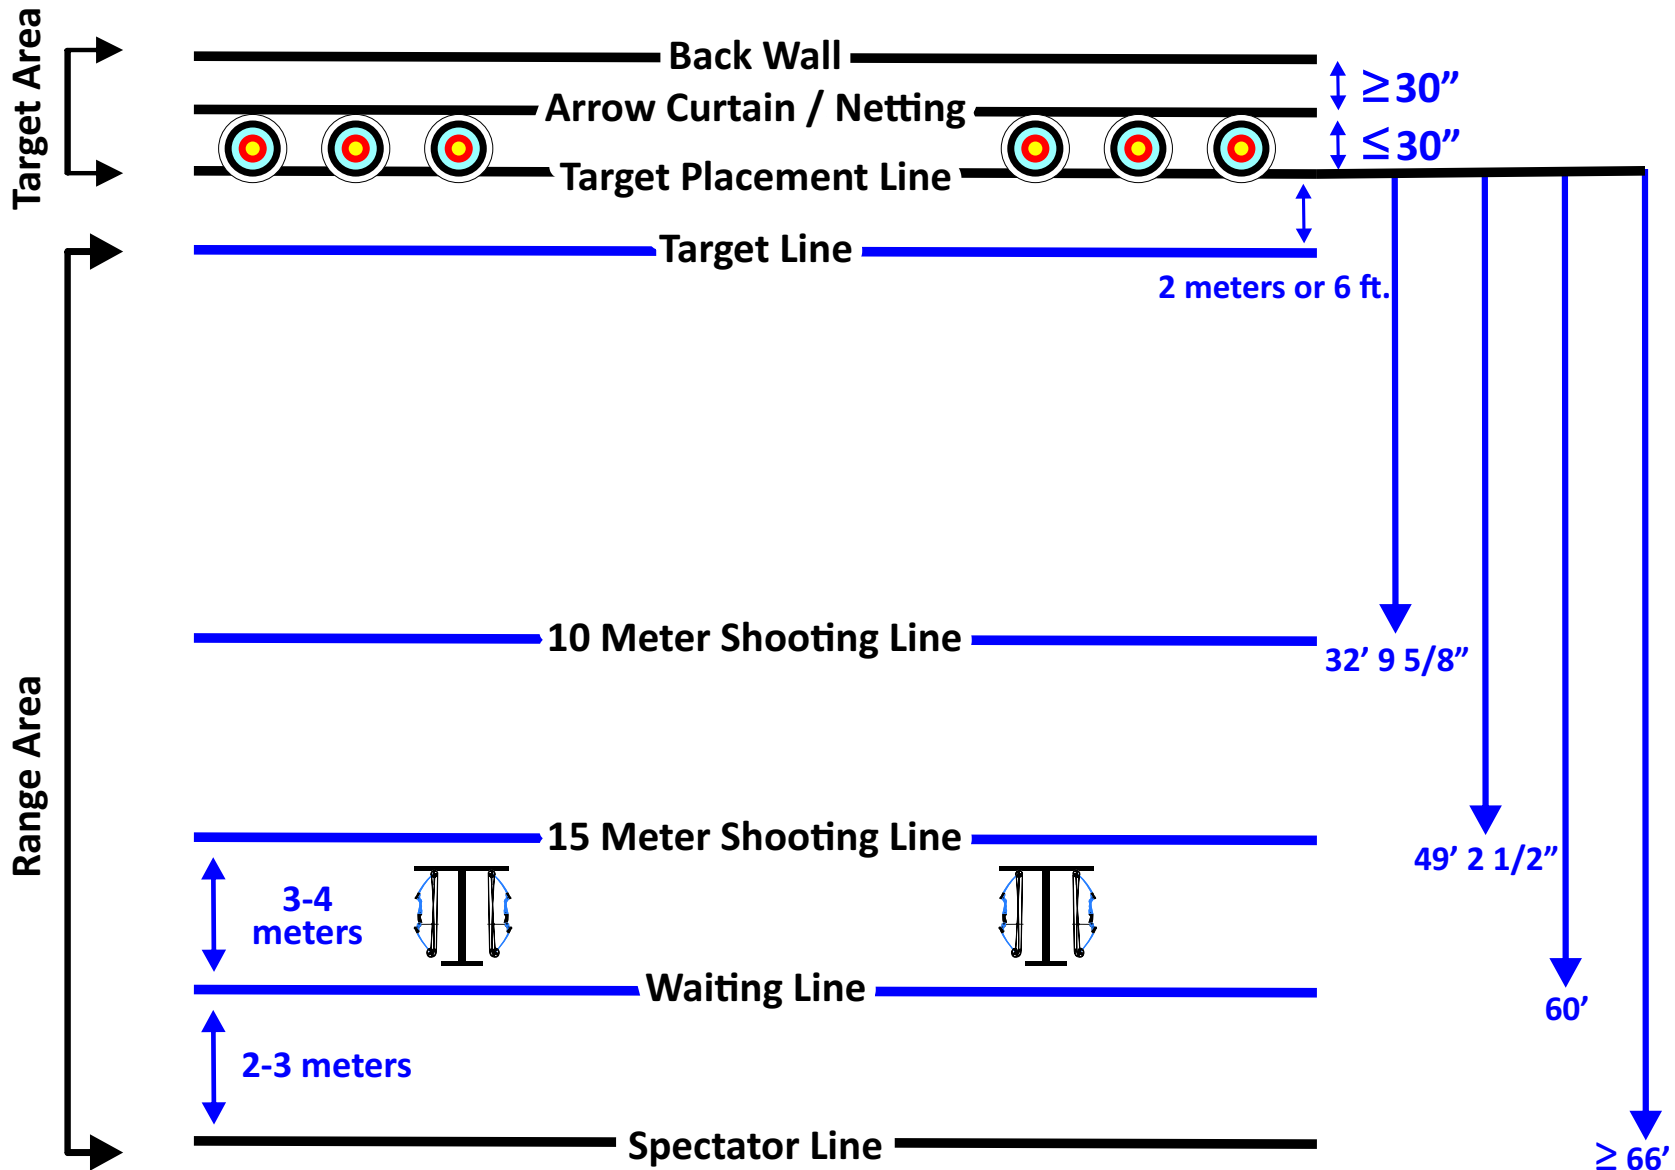

KY NASP[®] RANGE LINES

Gym Tournament Setup

****FOR SCHOOL GYMS ONLY:** The WAITING LINE is placed 4 yards or meters behind the SHOOTING LINE. The COACHES ALLEY is not required. The SPECTATOR LINE is placed 2-3 yards or meters behind the WAITING LINE.