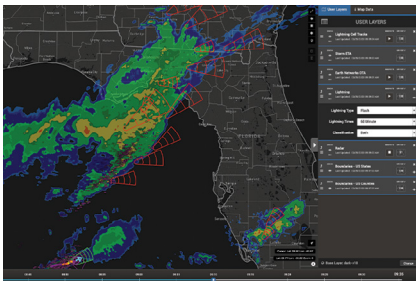

WHATS INCLUDED?

Online Weather Center with Graphing Capabilities

Sferic Maps & Sferic Mobile

Public Weather HD Display

HD Camera

ASK ABOUT OUR SFERIC MAPS

Forecasts help you prepare for tomorrow, now-casting delivers real-time information to influence decisions today. Sferic Maps is the ultimate weather companion. Learn more about our collaborative weather dashboard.