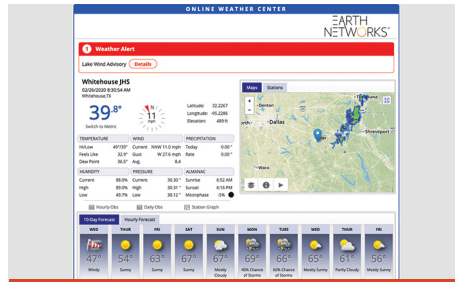

The weather station's vast array of sensors and customizable options ensure you are on top of weather variables like temperature, wind, humidity and even Wet Bulb Globe Temperature (WBGT).

A cabled connection keeps your inputs flowing without interruption. Data is automatically uploaded to your online weather center, where you can store, view, and share it.

WEATHER STATIONS & SENSORS

Our weather station solutions record vital information about the environment and turn it into useful data for your crucial business decisions. Learn more

IDEAL FOR

- ▶ Airports
- ▶ Construction sites
- ▶ Golf courses
- ▶ Large state / national parks
- ▶ Manufacturing plants
- ▶ Mines

SUIT YOUR SMART DECISION-MAKING NEEDS WITH ONE SIMPLE PACKAGE

Get access to your live local weather forecasts. Uncover weather trends at your location involving virtually all weather variables over the last 6 months.

WHATS INCLUDED?

Online Weather Center with Graphing Capabilities

Sferic Maps & Sferic Mobile

Public Weather HD Display

HD Camera

ASK ABOUT OUR SFERIC MAPS

Forecasts help you prepare for tomorrow, now-casting delivers real-time information to influence decisions today. Sferic Maps is the ultimate weather companion. Learn more about our collaborative weather dashboard.