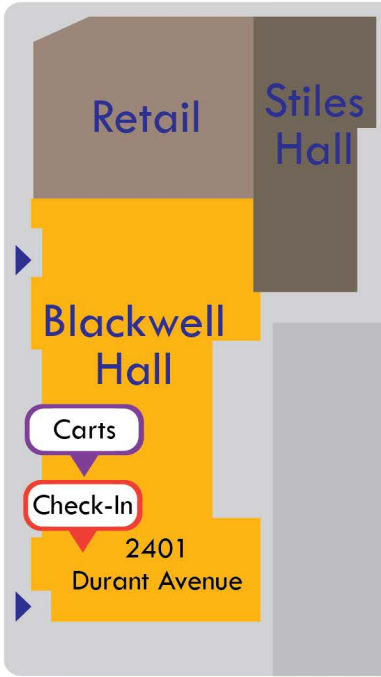

Lower Sproul Garage
2465 Bancroft Way

ONE WAY ←

Bancroft Way

← ONE WAY

ONE WAY ↑

Ellsworth Street

ONE WAY ↓

Dana Street

Telegraph Avenue

ONE WAY ↑

ONE WAY →

Unloading Area (20 Mins)

Durant Avenue

ONE WAY →

Norton

2400 Durant Avenue

Spens-Black

Fall 2024 Move-In Day (8/20 & 8/25)

Unit 3 - Blackwell Hall
2401 Durant Ave., Berkeley

Cal Housing / Move-In
<https://housing.berkeley.edu/move-in>

Berkeley Dining Information
<https://dining.berkeley.edu/>