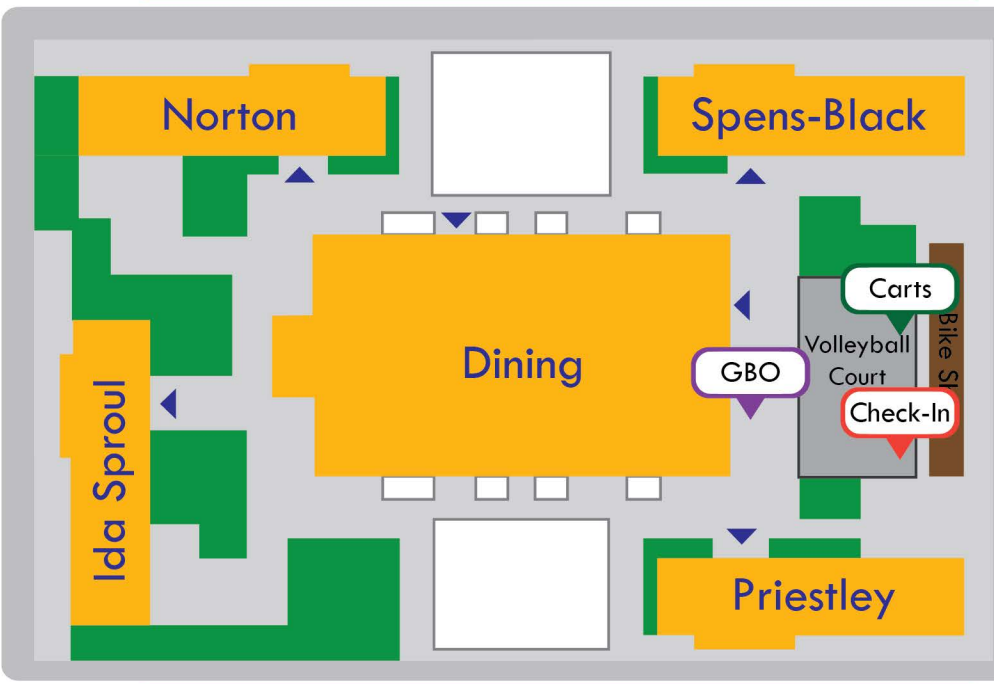

**Blackwell**  
2401 Durant Avenue

20-Min Unloading Subject to Citation and/or Tow if Exceeded

(For Norton & Spens-Black)

Durant Avenue

Unloading Area (20 Mins)

Dana Street

Telegraph Avenue

Unloading Area (20 Mins)