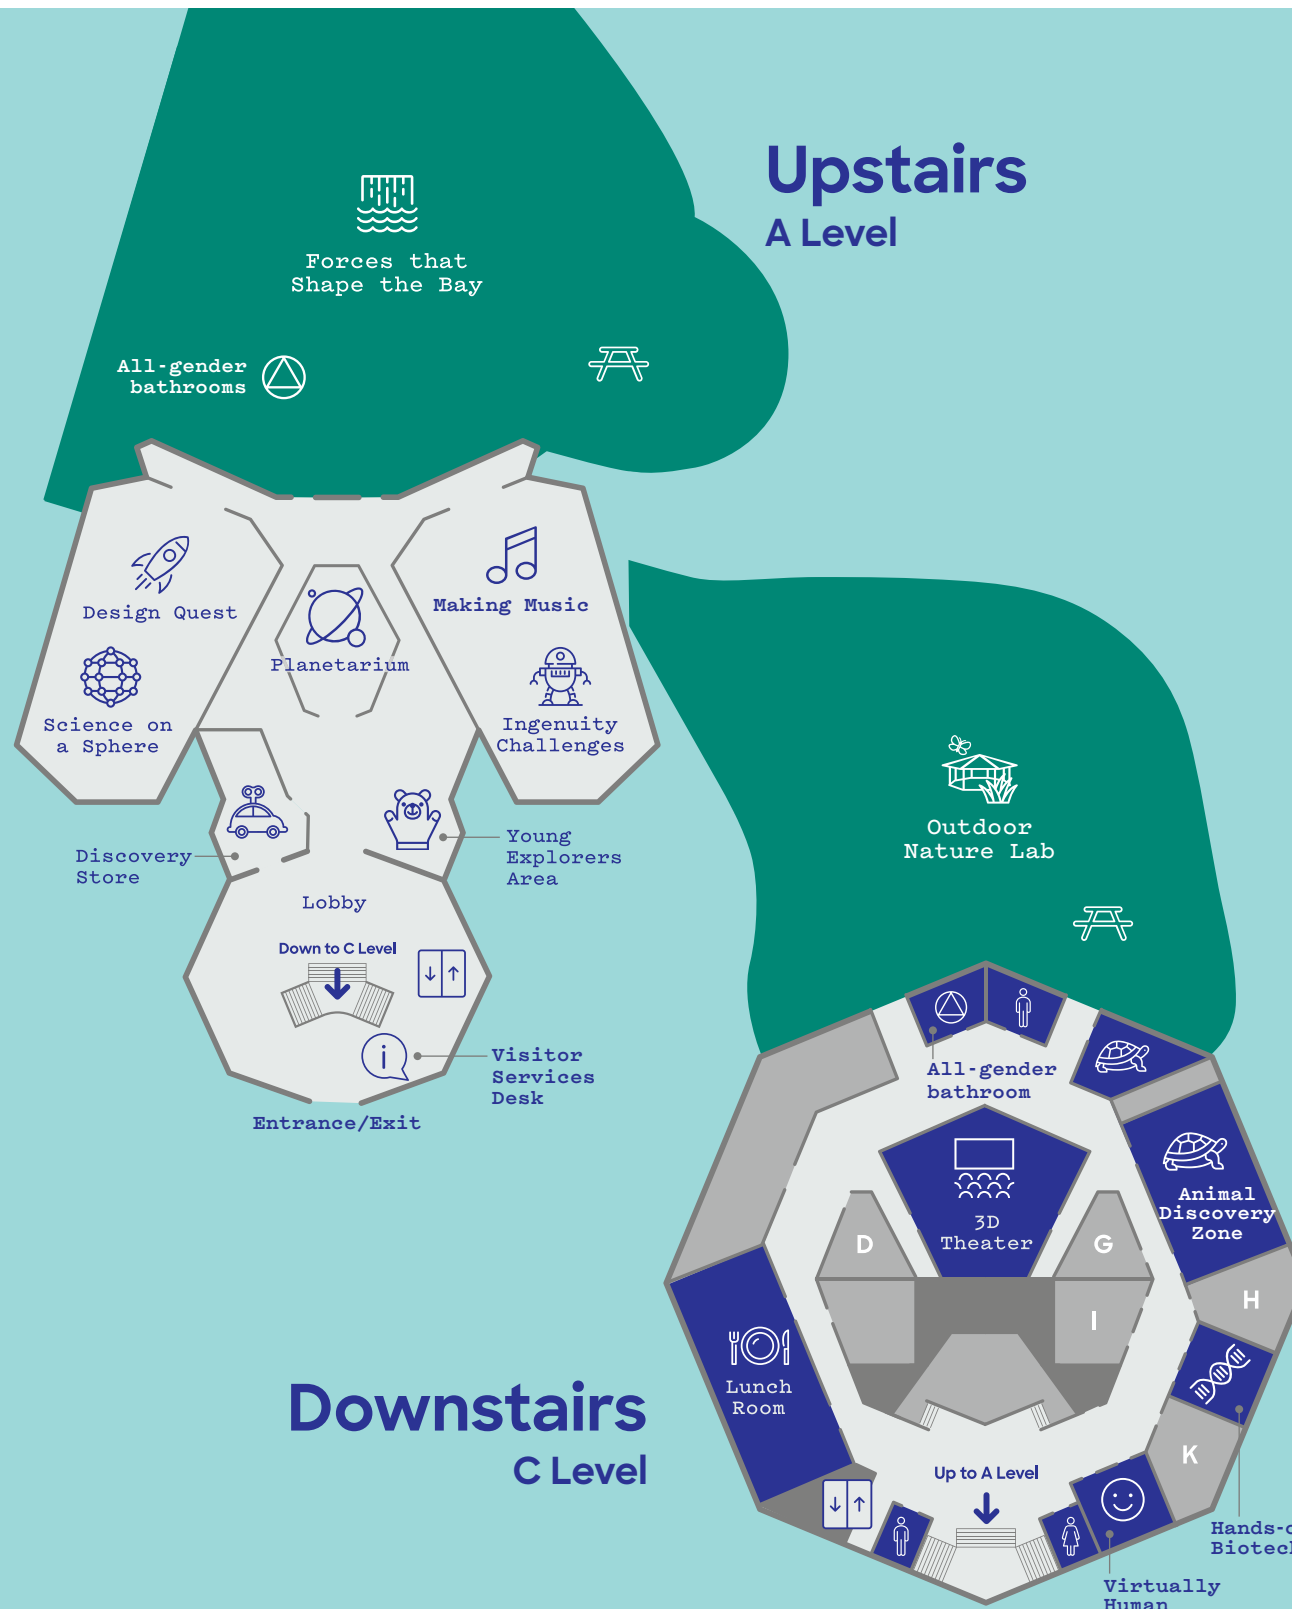

Planetarium

Discover what you can see in Traditions of the Fall Sky. Learn the Viking, Maya, Hindu, and Roman tales of deities associated with the Sun and Moon.

Fall Exhibits

Upstairs

Design Quest

Forces That Shape the Bay

Ingenuity Challenges

Making Music: Math and Science Out Loud

Science on a Sphere

Young Explorers Area

Downstairs

Virtually Human

Animal Discovery Zone
Open 11 a.m. - 4 p.m.

Hands-on Biotech

Outdoor Nature Lab

Upstairs A Level

Forces that Shape the Bay

All-gender bathrooms

Design Quest

Planetarium

Making Music

Ingenuity Challenges

Science on a Sphere

Discovery Store

Young Explorers Area

Lobby

Down to C Level

Visitor Services Desk

Entrance/Exit

Outdoor Nature Lab