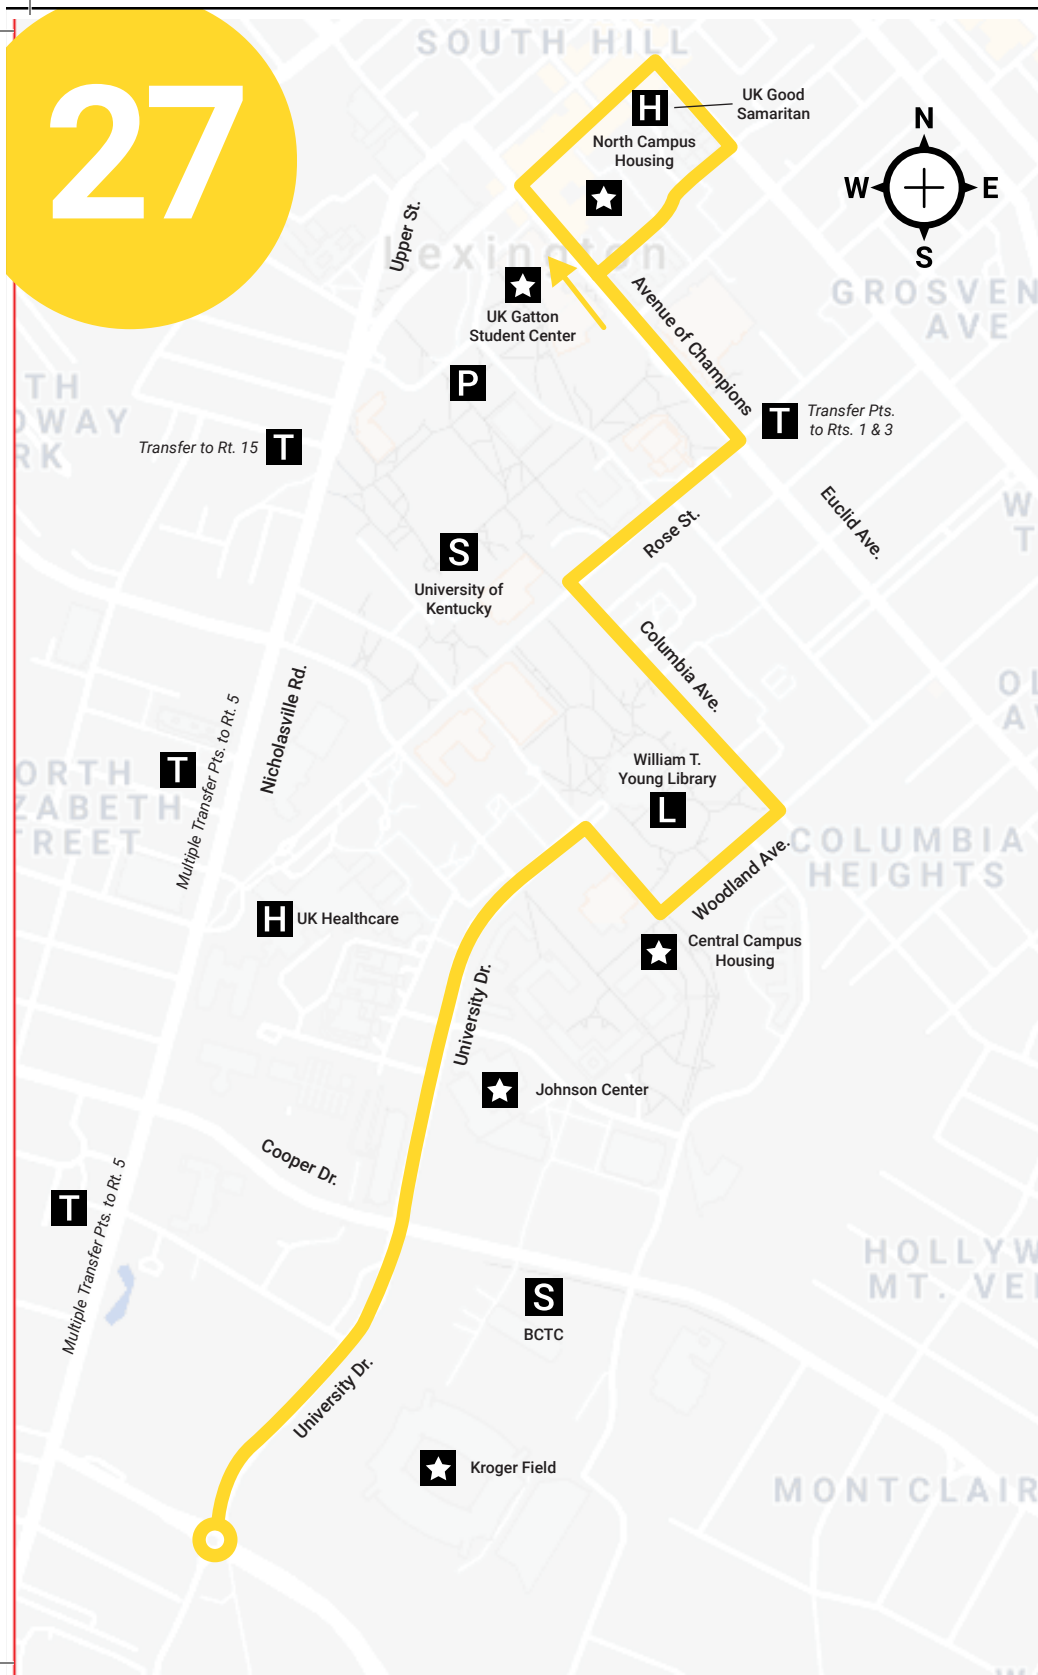

Effective August 23, 2021

UK Yellow Route

27

This route is free and open to the public. For all other fare information, please see the back panel.

Serving:

- Kroger Field
- UK Main Campus
- William T. Young Library
- UK Gatton Student Center
- UK Campus Housing
- UK Good Samaritan Hospital

27

LEGEND

- Points of Interest
- H** Hospital
 - L** Library
 - S** School
 - P** Post Office
 - T** Transfer Point
 - ★** Point of Interest

Saturday & Sunday Service

Route 27 - UK Yellow Route operates Saturday and Sunday from 12:00 p.m. - 12:15 a.m. during the UK Fall and Spring Semesters. Buses run every 15 minutes.

Route 27 Serves the Loudon Bus Stop

DAY	OUTBOUND	INBOUND
Saturday and Sunday	11:42 AM	12:15 AM 12:30 AM

Customers may board the bus in route to the end of the line.