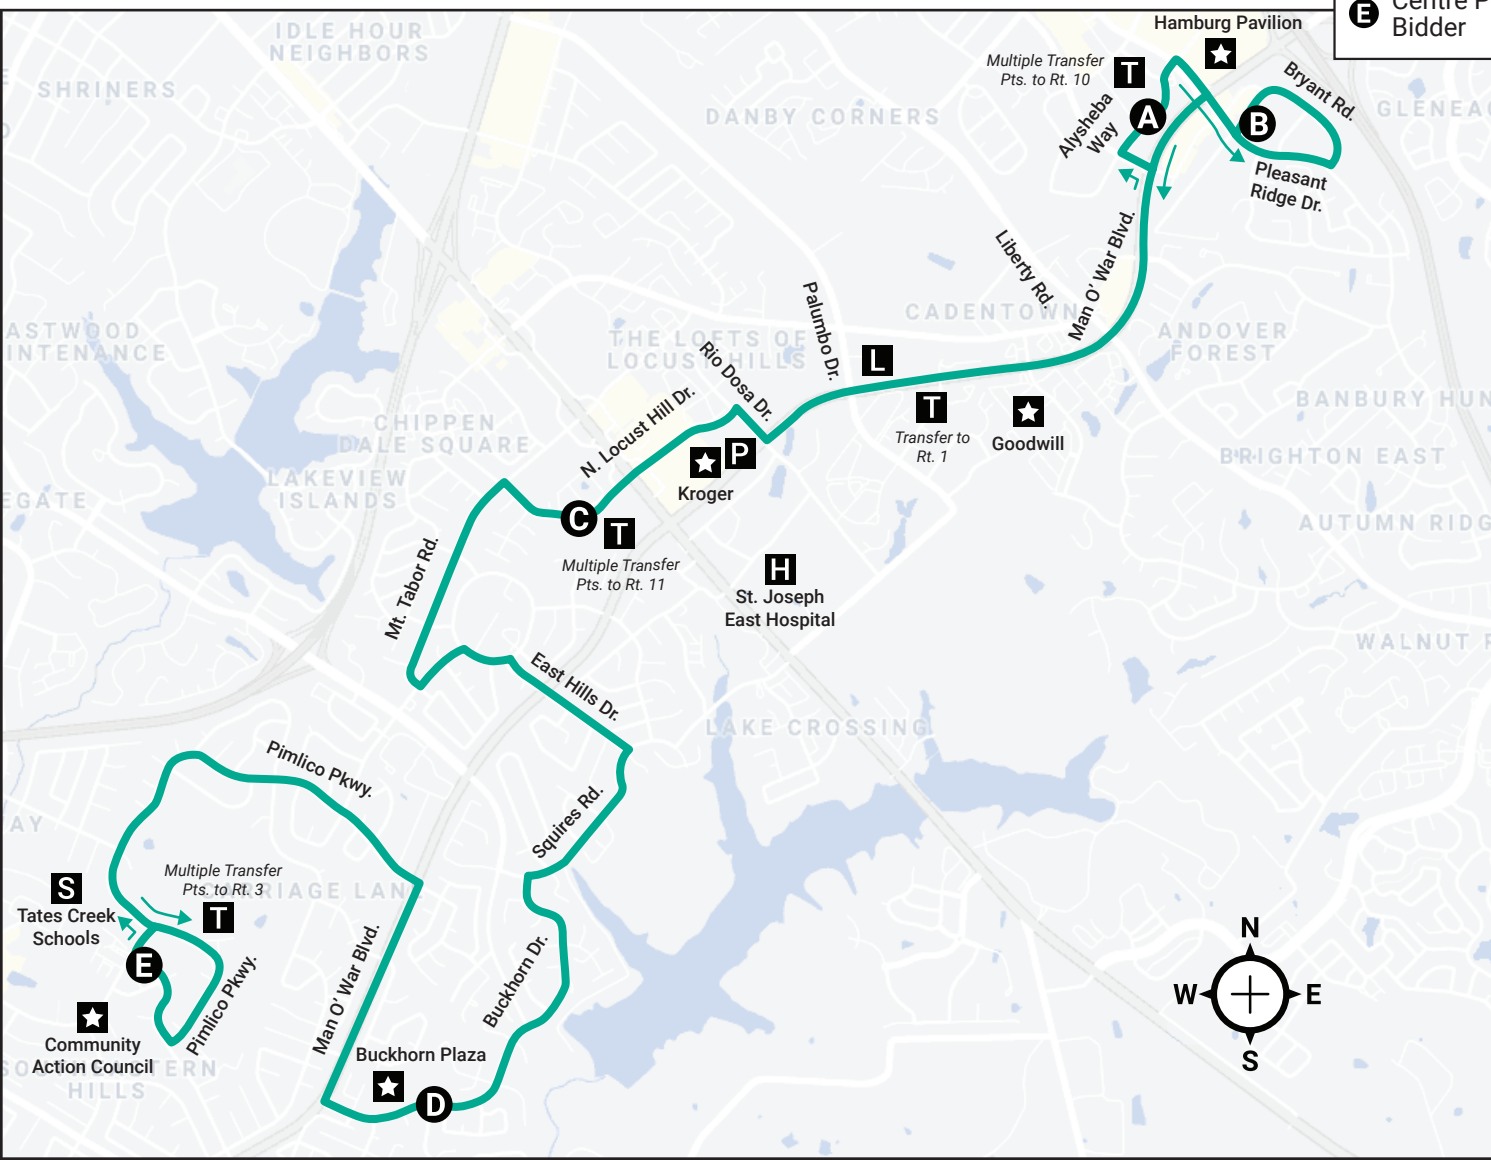

T Timepoints	H Hospital
A Alysheba @ Meijer	L Library
B Bryant @ Pleasant Ridge	S School
C Locust Hill @ Mist Lake Plaza	P Post Office
D Buckhorn	T Transfer Point
E Centre Parkway @ Bold Bidder	★ Point of Interest

Route 18 Serves the Loudoun Bus Stop

DAY	OUTBOUND	INBOUND
Monday - Friday	5:57 AM	9:15 PM
Saturday	6:32 AM	8:43 PM

Customers may board the bus in route to the end of the line.