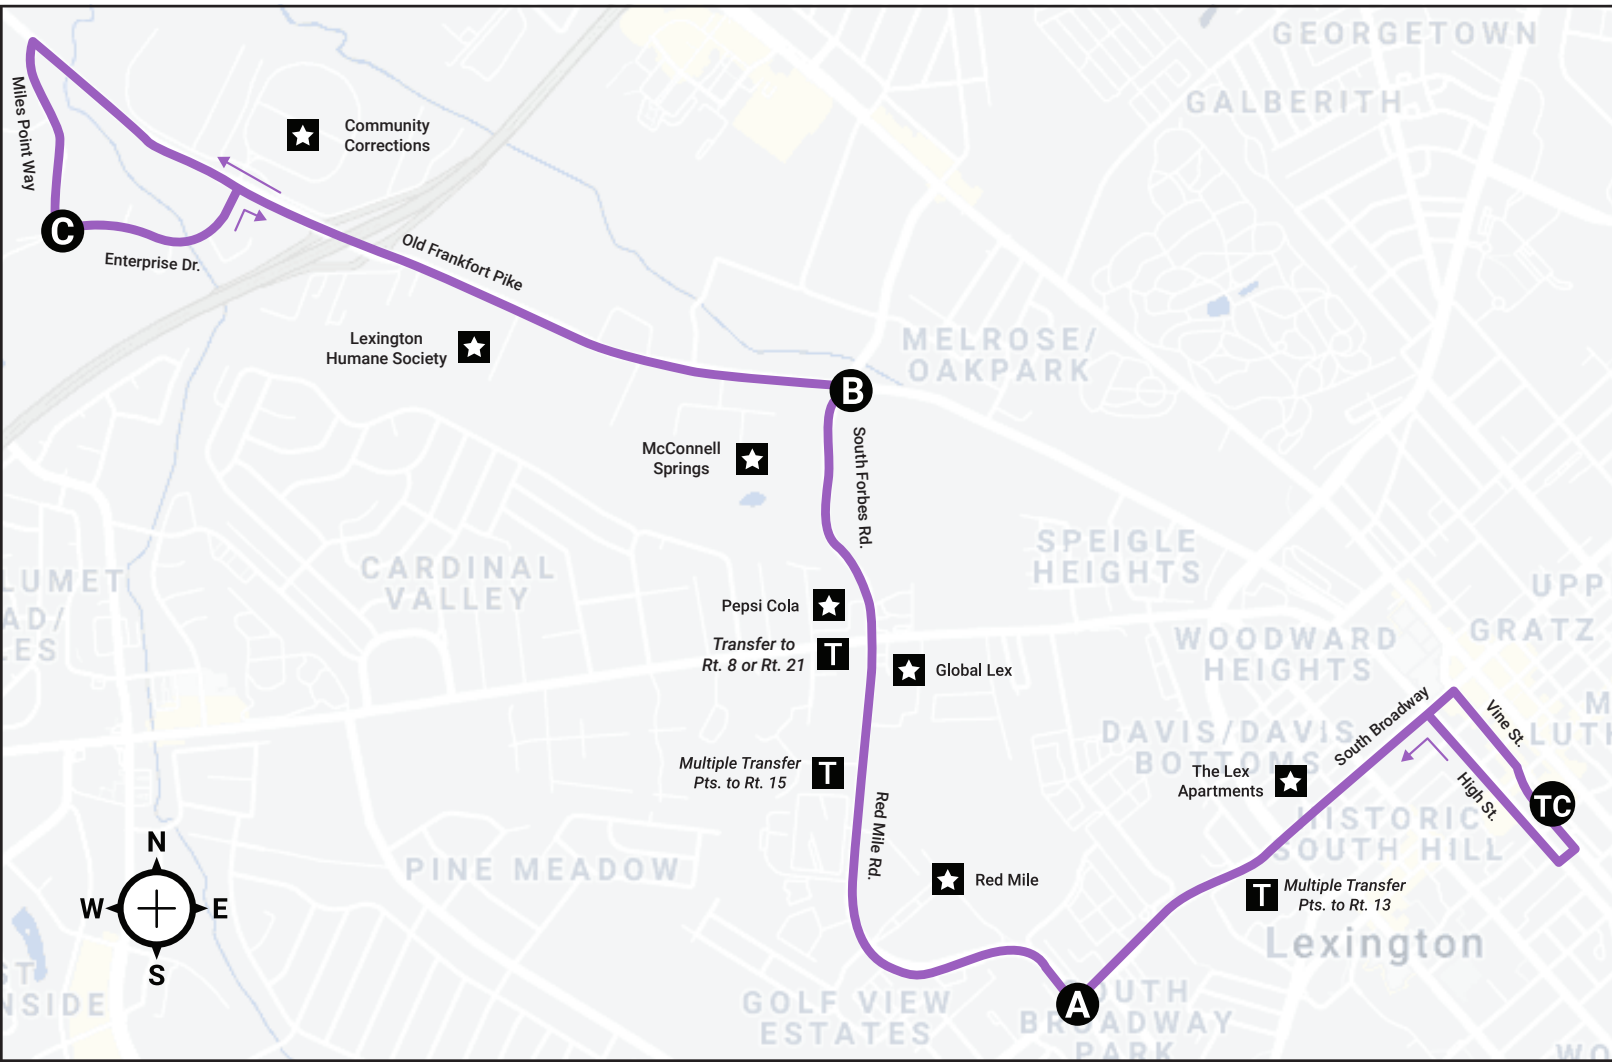

Old Frankfort Pike

24

Serving:

- The Lex Apartments
- Red Mile Race Track
- Global Lex
- Pepsi Cola
- McConnell Springs
- Lexington Humane Society
- Community Corrections
- Miles Point Way
- Enterprise Dr.

Text for Next System

Text "LX" plus your stop number (Example: LX123) to 321-123 for the next departure times for your stop.

Download Our App

Download MyStop Mobile in the App and Play store for Apple and Android devices. Track your bus, plan a trip, and see upcoming departures.

24

LEGEND	
TC Timepoints	Points of Interest
A Transit Center	H Hospital
B Broadway @ Red Mile	L Library
B Forbes @ Old Frankfort	S School
C Miles Point Way @ Enterprise	P Post Office
	T Transfer Point
	★ Point of Interest

Route 24 Serves the Loudon Bus Stop		
DAY	OUTBOUND	INBOUND
Monday - Friday	5:45 AM 2:20 PM	9:55 AM 7:15 PM

Customers may board the bus in route to the end of the line.