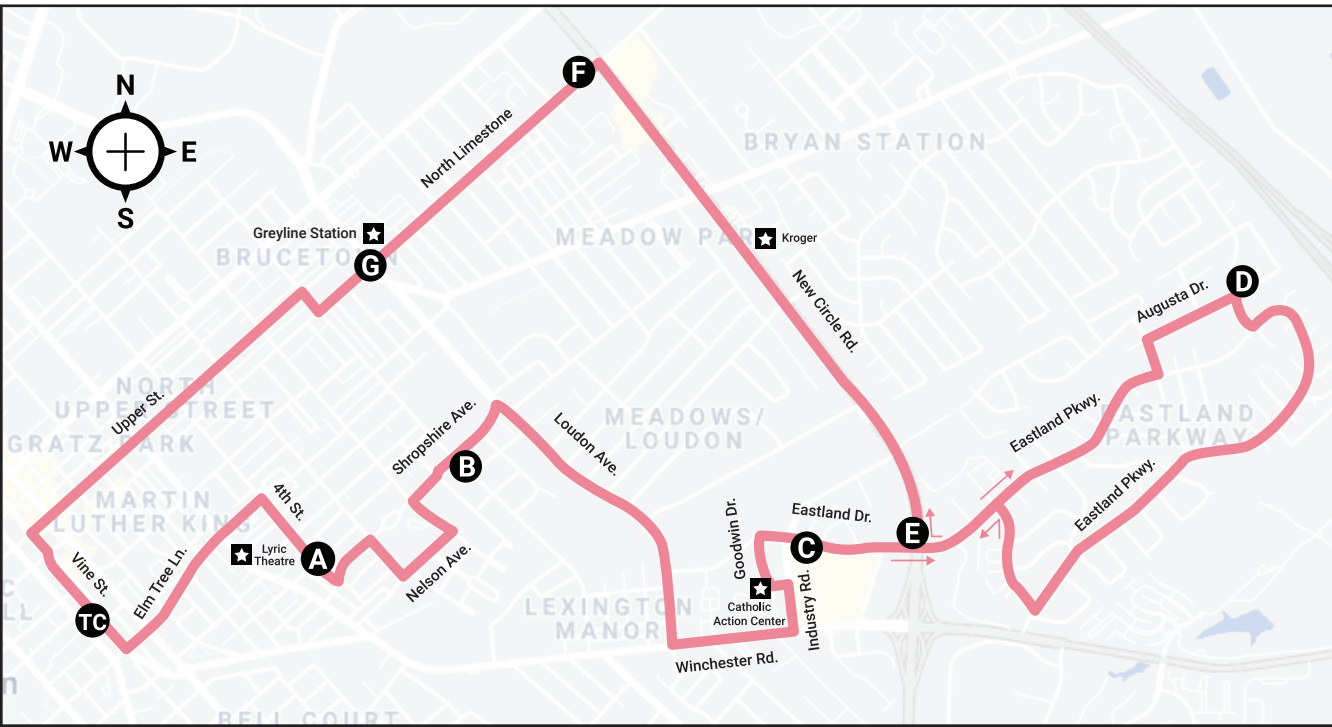

59

Serving:

- Lyric Theatre
- Catholic Action Center
- Eastland Shopping Center
- Eastland Neighborhood
- Kroger Bryan Station
- Greyline Station

59

Monday - Saturday Night Schedule

OUTBOUND				
TC	A	B	C	D
Transit Center (Vine St.)	Race @ 4th	7th @ Shropshire	Eastland Shopping Center	Anniston @ Augusta
9:30P	9:36P	9:40P	9:47P	9:53P
10:30P	10:36P	10:40P	10:47P	10:53P
11:30P	11:36P	11:40P	11:47P	11:53P

LEGEND

Timepoints

TC Transit Center

A Race @ 4th

B 7th @ Shropshire

C Eastland Shopping Center

D Anniston @ Augusta

E Eastland Parkway @ New Circle

F Limestone @ New Circle

G Limestone @ Loudon

Points of Interest

H Hospital

L Library

S School

P Post Office

T Transfer Point

★ Point of Interest

Route 59 Serves the Loudon Bus Stop

DAY	INBOUND
Monday - Saturday	12:30 AM

Customers may board the bus in route to the end of the line.