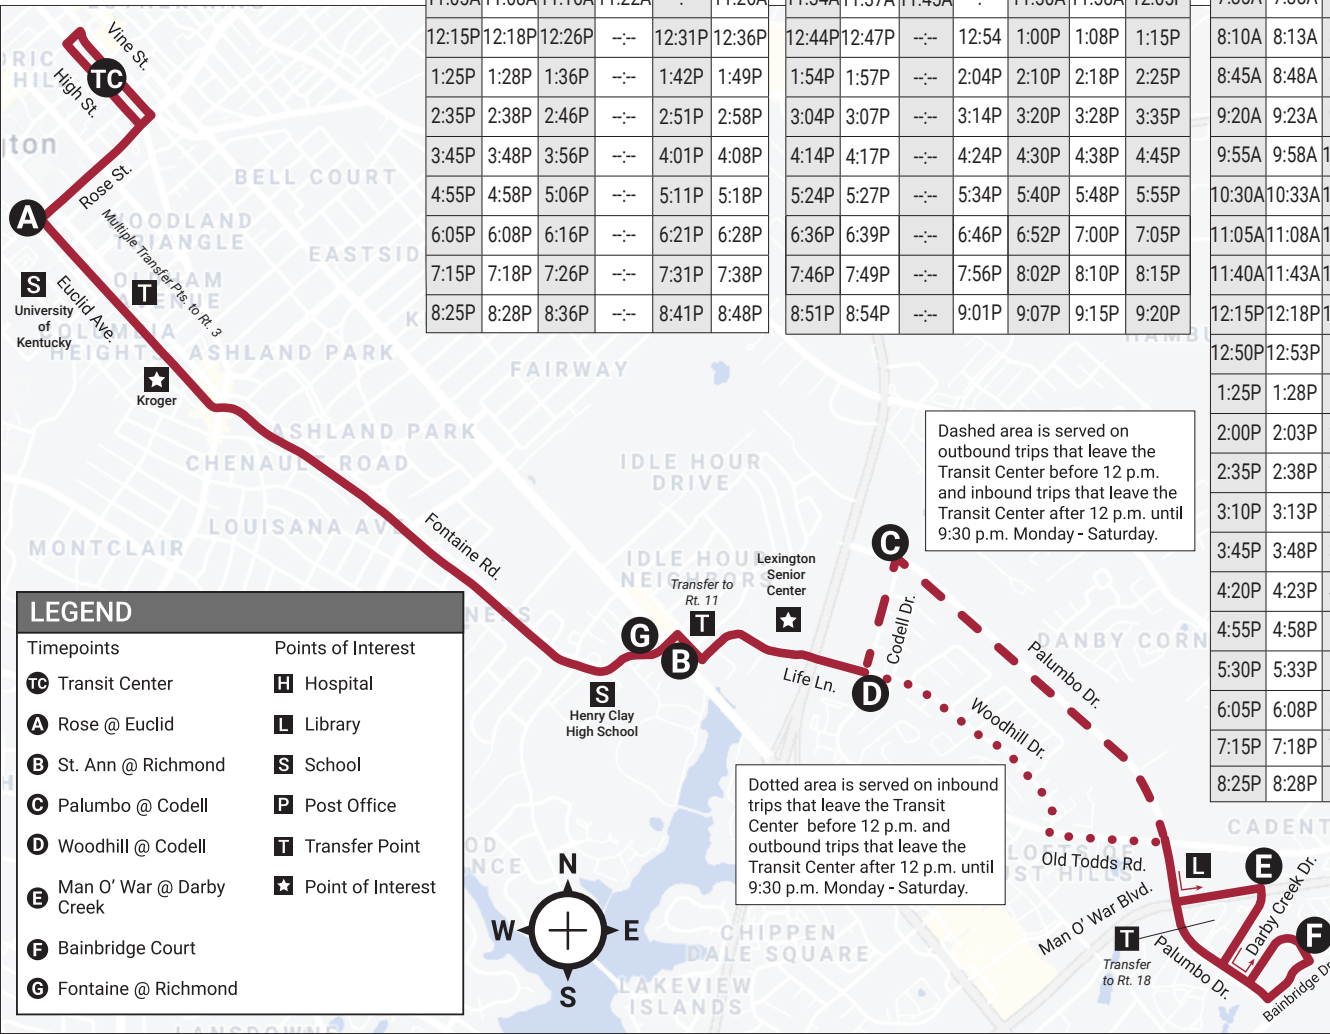

51 Night - Woodhill Drive

Saturday Schedule

Monday - Friday Schedule

Route 1 Serves the Loudon Bus Stop

DAY	OUTBOUND	INBOUND
Monday - Friday	5:05 AM 5:37 AM	6:40 PM
Saturday	5:23 AM	--:--
Sunday	5:16 AM	9:30 PM

Customers may board the bus in route to the end of the line.

OUTBOUND					
TC	A	B	C	D	E
Transit Center (Vine St.)	Rose @ Euclid	St. Ann @ Richmond	Palumbo @ Codell	Woodhill @ Codell	Man O' War @ Darby Creek
--:--	--:--	--:--	5:38A	--:--	5:42A
6:20A	6:23A	6:30A	6:34A	--:--	6:38A
7:35A	7:38A	7:45A	7:49A	--:--	7:53A
8:45A	8:48A	8:55A	8:59A	--:--	9:03A
9:55A	9:58A	10:06A	10:12A	--:--	10:16A
11:05A	11:08A	11:16A	11:22A	--:--	11:26A
12:15P	12:18P	12:26P	--:--	12:31P	12:36P
1:25P	1:28P	1:36P	--:--	1:42P	1:49P
2:35P	2:38P	2:46P	--:--	2:51P	2:58P
3:45P	3:48P	3:56P	--:--	4:01P	4:08P
4:55P	4:58P	5:06P	--:--	5:11P	5:18P
6:05P	6:08P	6:16P	--:--	6:21P	6:28P
7:15P	7:18P	7:26P	--:--	7:31P	7:38P
8:25P	8:28P	8:36P	--:--	8:41P	8:48P

Dashed area is served on outbound trips that leave the Transit Center before 12 p.m. and inbound trips that leave the Transit Center after 12 p.m. until 9:30 p.m. Monday - Saturday.

Dotted area is served on inbound trips that leave the Transit Center before 12 p.m. and outbound trips that leave the Transit Center after 12 p.m. until 9:30 p.m. Monday - Saturday.

LEGEND	
TC Transit Center	H Hospital
A Rose @ Euclid	L Library
B St. Ann @ Richmond	S School
C Palumbo @ Codell	P Post Office
D Woodhill @ Codell	T Transfer Point
E Man O' War @ Darby Creek	★ Point of Interest
F Bainbridge Court	
G Fontaine @ Richmond	