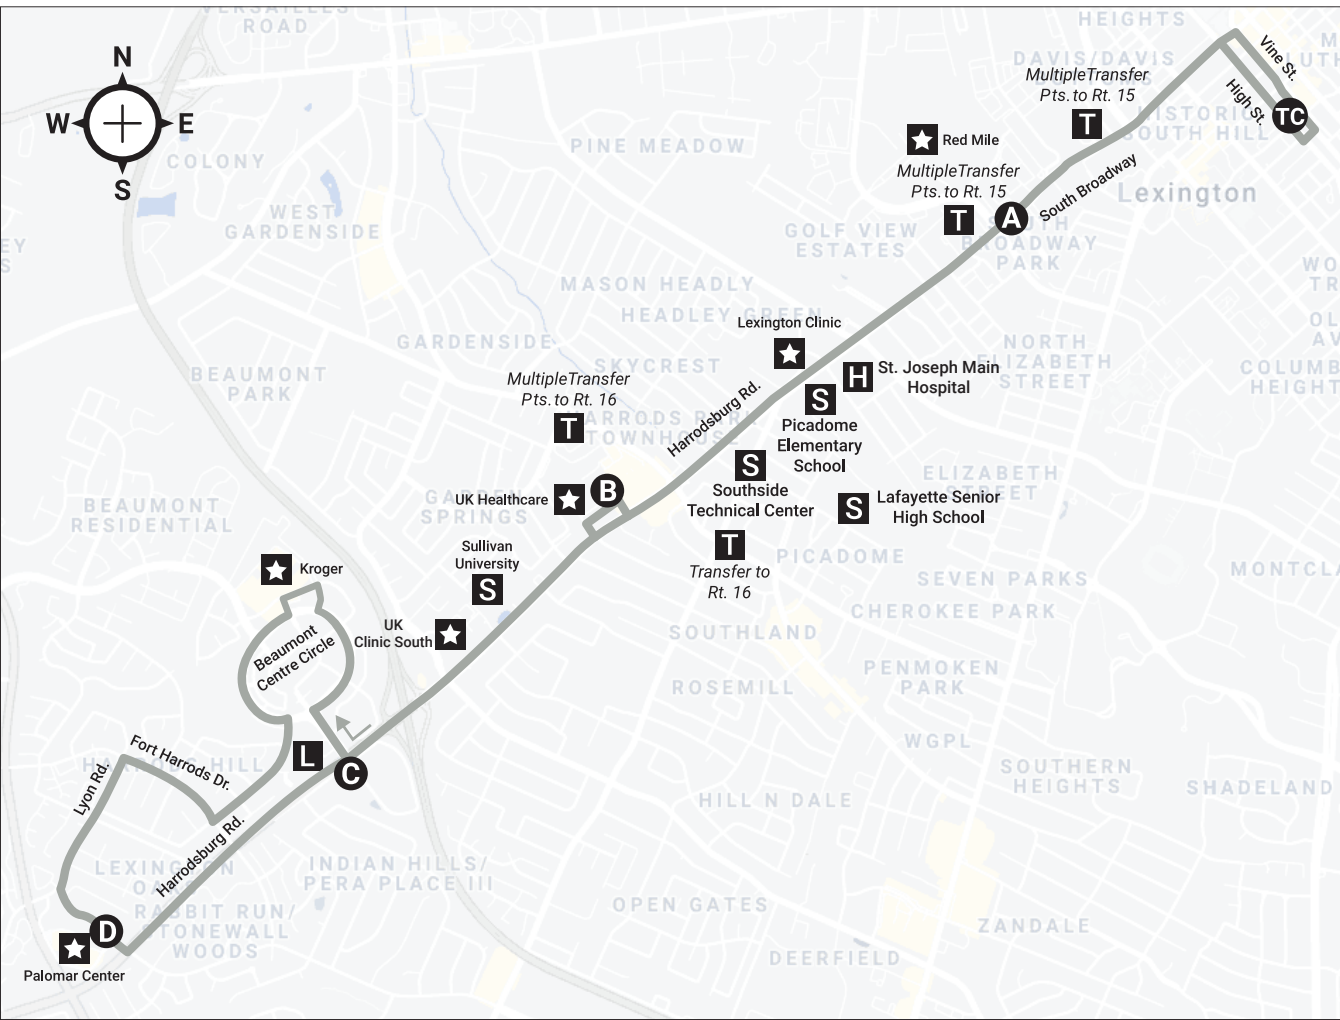

Customers may board the bus in route to the end of the line.

LEGEND

TC Transit Center	H Hospital
A Broadway @ Red Mile	L Library
B Turfand Mall	S School
C Beaumont Centre Circle	P Post Office
D Wellington Way	T Transfer Point
	★ Point of Interest

Saturday Schedule

OUTBOUND					INBOUND				
TC	A	B	C	D	D	C	B	A	TC
Transit Center	Broadway @ Red Mile	Turfand Mall	Beaumont Centre Circle	Wellington Way	Wellington Way	Beaumont Centre Circle	Turfand Mall	Broadway @ Red Mile	Transit Center
--	--	--	--	--	--	--	5:58A	6:03A	6:10A
6:20A	6:26A	6:31A	6:38A	6:47A	6:51A	6:55A	6:57A	7:03A	7:10A
7:20A	7:26A	7:31A	7:38A	7:47A	8:00A	8:04A	8:08A	8:13A	8:20A
8:30A	8:36A	8:41A	8:48A	8:57A	9:09A	9:14A	9:18A	9:23A	9:30A
9:40A	9:46A	9:52A	9:58A	10:07A	10:16A	10:21A	10:25A	10:30A	10:40A
10:50A	10:56A	11:02A	11:08A	11:17A	11:26A	11:31A	11:35A	11:40A	11:50A
12:00P	12:07P	12:13P	12:19P	12:29P	12:33P	12:38P	12:43P	12:50P	1:00P
1:10P	1:17P	1:23P	1:29P	1:37P	1:43P	1:48P	1:53P	2:00P	2:10P
2:20P	2:27P	2:33P	2:39P	2:48P	2:53P	2:58P	3:03P	3:10P	3:20P
3:30P	3:37P	3:43P	3:50P	3:59P	4:03P	4:08P	4:13P	4:20P	4:30P
4:40P	4:47P	4:53P	5:00P	5:09P	5:13P	5:18P	5:23P	5:30P	5:40P
5:50P	5:57P	6:03P	6:10P	6:19P	6:25P	6:29P	6:33P	6:40P	6:50P
7:00P	7:07P	7:13P	7:20P	7:29P	7:35P	7:39P	7:43P	7:50P	8:00P
8:10P	8:17P	8:22P	8:29P	8:38P	8:44P	8:47P	8:50P	8:55P	9:05P