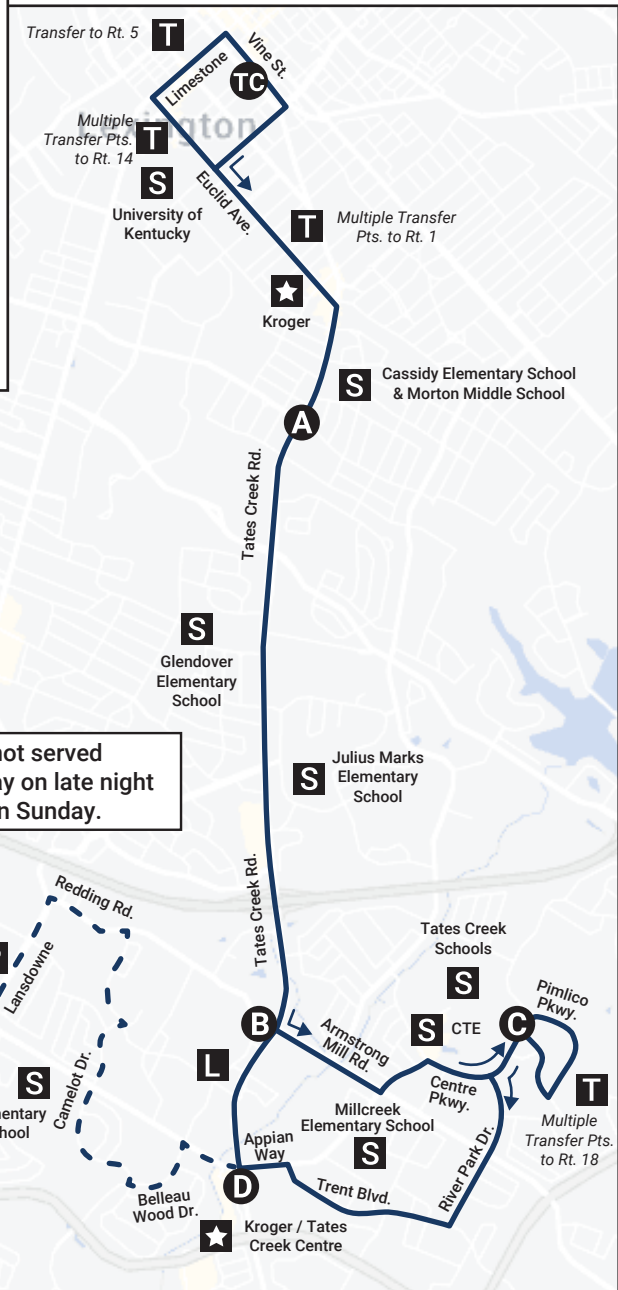

Tates Creek Road

3

LEGEND

- | | |
|---------------------------------------|----------------------------|
| TC Transit Center | H Hospital |
| A Tates Creek @ Cooper | L Library |
| B Tates Creek @ Armstrong Mill | S School |
| C Centre Parkway @ Bold Bidder | P Post Office |
| D Tates Creek @ Appian Way | T Transfer Point |
| E Walmart @ Nichols Park | ★ Point of Interest |
| F Fayette Mall | |

Dashed area is not served Monday-Saturday on late night trips or all day on Sunday.

General Information

Fare & Pass Menu Menu de Tarifas y Pases de Autobús

	Adult	Youth+ (Ages 7-18)	Senior Citizens **, People with Disabilities*, Medicare Cardholders*, & Veterans* <
	Adulto	Jovenes+ (Edad 7-18)	Mayores**, Discapacitados**, Medicare* Y Veteranos* <
Standard Ride Fare Tarifa Estándar de Viaje	\$1.00	\$0.80	\$0.50
Day Pass Pase de un Día	\$3.00	\$3.00	\$1.50
20 Ride Pass Pase de 20 Viajes	\$15.00	\$15.00	\$15.00
30 Day Pass Pase de 30 Días	\$30.00	\$20.00	\$15.00
Class Pass Pase de Clase (Estudiante)	One Semester - \$50.00 Un Semestre - \$50.00		One School Year - \$75.00 Un Año Escolar - \$75.00

All Sunday trips operate regular route to Appian Way at Tates Creek Road, then turn right on Tates Creek Road back to the Transit Center. There is no service via Rt. 3 to Nichols Park Walmart or Fayette Mall on Sunday.

Route 3 Serves the Loudon Bus Stop		
DAY	OUTBOUND	INBOUND
Monday - Friday	5:04 AM	2:27 PM
	6:04 AM	6:30 PM
	6:27 AM	6:39 PM
	6:35 AM	10:20 PM
	1:59 PM	12:30 AM
Saturday	5:03 AM 6:03 AM	8:05 PM 12:30 AM
Sunday	5:20 AM	9:30 PM