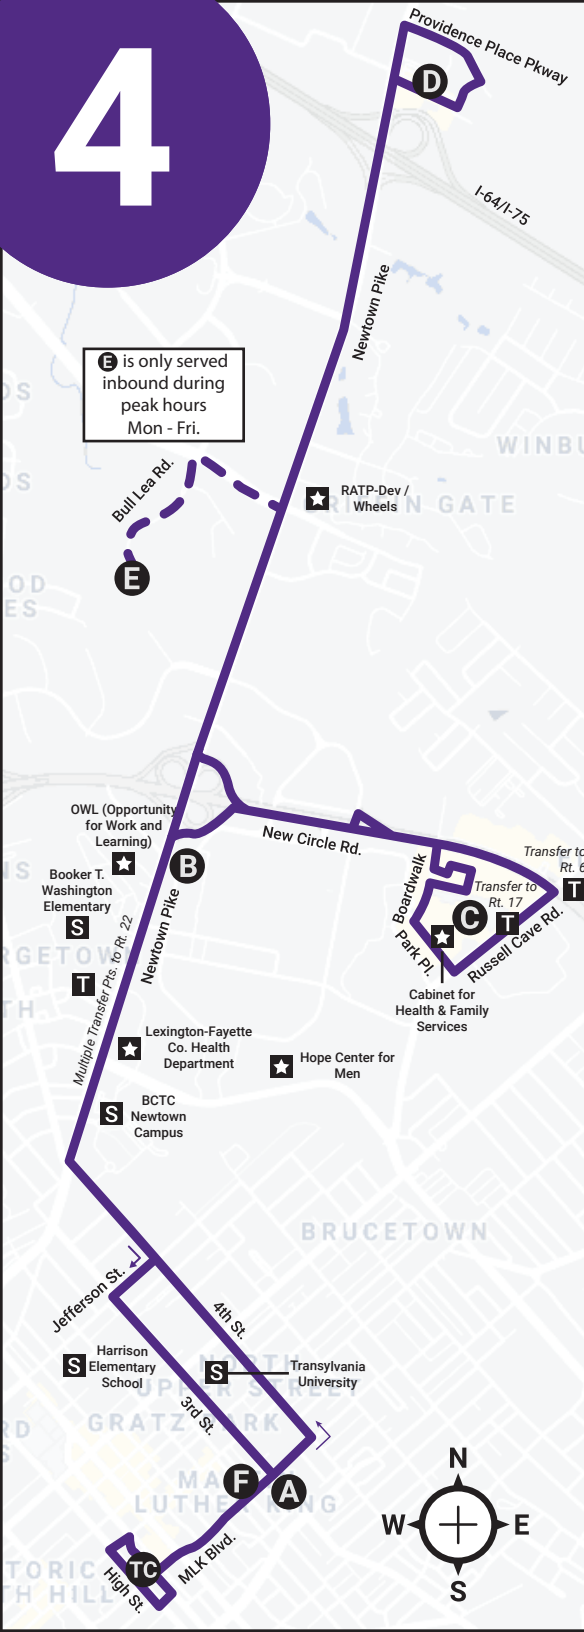

4

E is only served inbound during peak hours Mon - Fri.

Saturday Schedule

OUTBOUND					INBOUND			
TC	A	B	C	D	D	B	F	TC
Transit Center (Vine St.)	MLK @ 3rd	Newtown @ Loudon	Walmart North Park	Stanton Way	Stanton Way	Newtown @ Ash	MLK @ Constitution	Transit Center (Vine St.)
--	--	--	--	--	5:50A	5:56A	6:02A	6:10A
6:20A	6:23A	6:30A	6:35A	6:45A	7:05A	7:11A	7:17A	7:25A
7:35A	7:38A	7:45A	7:50A	8:00A	8:15A	8:21A	8:27A	8:35A
8:45A	8:48A	8:55A	9:00A	9:10A	9:23A	9:29A	9:37A	9:45A
9:55A	9:58A	10:05A	10:10A	10:20A	10:32A	10:39A	10:47A	10:55A
11:05A	11:08A	11:15A	11:20A	11:30A	11:40A	11:49A	11:57A	12:05P
12:15P	12:18P	12:25P	12:30P	12:40P	12:50P	12:59P	1:07P	1:15P
1:25P	1:28P	1:35P	1:40P	1:53P	2:00P	2:09P	2:17P	2:25P
2:35P	2:38P	2:45P	2:50P	3:03P	3:10P	3:19P	3:27P	3:35P
3:45P	3:48P	3:57P	4:02P	4:15P	4:20P	4:29P	4:37P	4:45P
4:55P	4:58P	5:07P	5:12P	5:25P	5:30P	5:39P	5:47P	5:55P
6:05P	6:08P	6:17P	6:22P	6:35P	6:44P	6:51P	6:57P	7:05P
7:15P	7:18P	7:27P	7:32P	7:42P	7:54P	8:01P	8:07P	8:15P
8:25P	8:28P	8:37P	8:42P	8:52P	8:59P	9:06P	9:12P	9:20P
9:30P	9:33P	9:40P	9:45P	9:55P	9:59P	10:06P	10:12P	10:20P
10:30P	10:33P	10:40P	10:45P	10:55P	10:59P	11:06P	11:12P	11:20P
11:30P	11:33P	11:40P	11:45P	11:55P	12:00A	12:07A	12:13A	12:20A

Sunday Schedule

OUTBOUND					INBOUND			
TC	A	B	C	D	D	B	F	TC
Transit Center (Vine St.)	MLK @ 3rd	Newtown @ Loudon	Walmart North Park	Stanton Way	Stanton Way	Newtown @ Ash	MLK @ Constitution	Transit Center (Vine St.)
--	--	--	--	--	5:48A	5:55A	6:02A	6:10A
6:20A	6:23A	6:31A	6:34A	6:44A	7:13A	7:20A	7:27A	7:35A
7:45A	7:48A	7:56A	7:59A	8:09A	8:23A	8:30A	8:37A	8:45A
8:55A	8:58A	9:06A	9:09A	9:19A	9:33A	9:40A	9:47A	9:55A
10:05A	10:08A	10:16A	10:19A	10:29A	10:43A	10:50A	10:57A	11:05A
11:15A	11:18A	11:26A	11:29A	11:39A	11:53A	12:00P	12:07P	12:15P
12:25P	12:28P	12:36P	12:39P	12:49P	1:03P	1:10P	1:17P	1:25P
1:35P	1:38P	1:46P	1:49P	1:59P	2:13P	2:20P	2:27P	2:35P
2:45P	2:48P	2:56P	2:59P	3:09P	3:23P	3:30P	3:37P	3:45P
3:55P	3:58P	4:06P	4:09P	4:19P	4:33P	4:40P	4:47P	4:55P
5:05P	5:08P	5:15P	5:18P	5:28P	5:43P	5:50P	5:57P	6:05P
6:15P	6:18P	6:25P	6:28P	6:38P	6:53P	7:00P	7:07P	7:15P
7:25P	7:28P	7:35P	7:38P	7:48P	8:03P	8:10P	8:17P	8:25P
8:30P	8:33P	8:40P	8:43P	8:53P	8:53P	9:00P	9:07P	9:15P

LEGEND

TC Transit Center	H Hospital
A MLK @ 3rd	L Library
B Lexmark	S School
C Walmart North Park	P Post Office
D Stanton Way	T Transfer Point
E Eastern State Hospital	★ Point of Interest
F MLK @ Constitution	

Route 4 Serves the Loudon Bus Stop

DAY	OUTBOUND	INBOUND
Monday - Friday	5:25 AM 5:53 AM	6:40 PM 12:25 AM
Saturday	5:37 AM	12:30 AM
Sunday	5:35 AM	9:25 PM

Customers may board the bus in route to the end of the line.