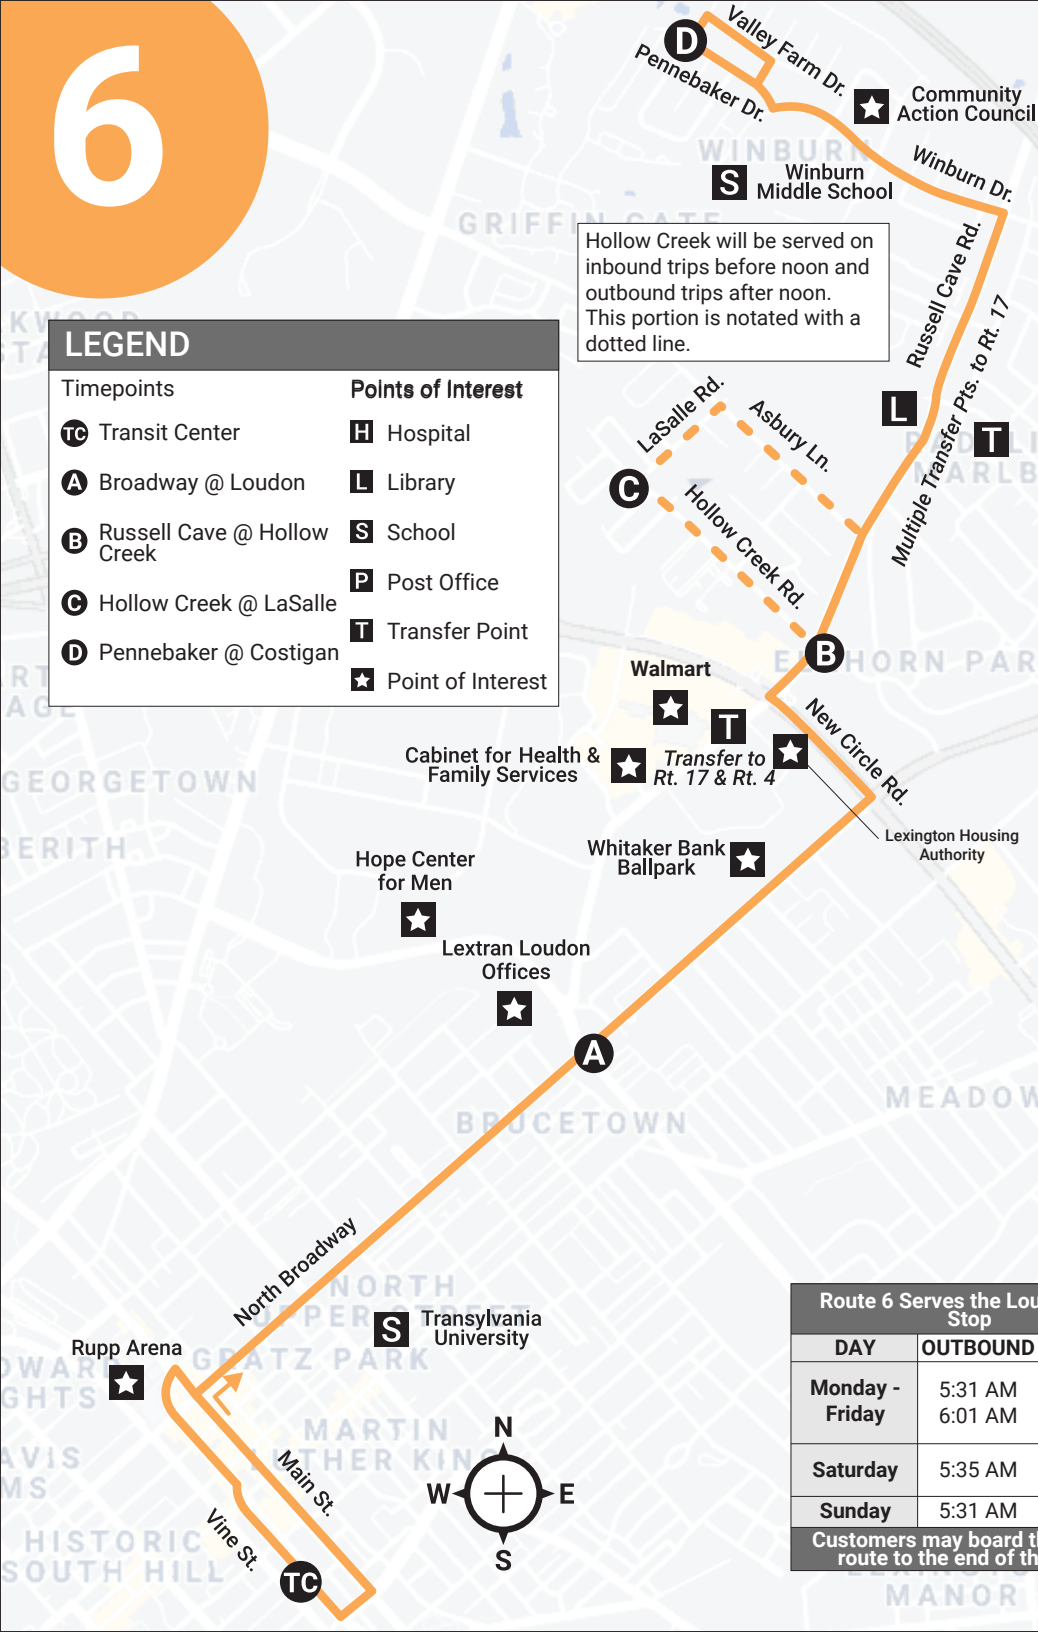

6

LEGEND

Timepoints	Points of Interest
TC Transit Center	H Hospital
A Broadway @ Loudon	L Library
B Russell Cave @ Hollow Creek	S School
C Hollow Creek @ LaSalle	P Post Office
D Pennebaker @ Costigan	T Transfer Point
	★ Point of Interest

Hollow Creek will be served on inbound trips before noon and outbound trips after noon. This portion is notated with a dotted line.

Route 6 Serves the Loudon Bus Stop		
DAY	OUTBOUND	INBOUND
Monday - Friday	5:31 AM 6:01 AM	6:25 PM 12:30 AM
Saturday	5:35 AM	12:25 AM
Sunday	5:31 AM	9:25 PM

Customers may board the bus in route to the end of the line.

Saturday Schedule

OUTBOUND					INBOUND				
TC	A	B	C	D	D	C	B	A	TC
Transit Center (Vine St.)	Broadway @ Loudon	Russell Cave @ Hollow Creek	Hollow Creek @ LaSalle	Pennebaker @ Costigan	Pennebaker @ Costigan	Hollow Creek @ LaSalle	Russell Cave @ Hollow Creek	Broadway @ Loudon	Transit Center (Vine St.)
--	--	--	--	--	5:48A	5:55A	--	6:02A	6:10A
6:20A	6:29A	6:35A	--	6:43A	6:48A	6:55A	--	7:02A	7:10A
7:20A	7:29A	7:35A	--	7:43A	7:48A	7:55A	--	8:02A	8:10A
8:30A	8:39A	8:45A	--	8:53A	8:58A	9:05A	--	9:12A	9:20A
9:40A	9:49A	9:55A	--	10:03A	10:10A	10:19A	--	10:27A	10:35A
10:50A	11:00A	11:06A	--	11:14A	11:20A	11:29A	--	11:37A	11:45A
12:00P	12:10P	--	12:17P	12:26P	12:31P	--	12:37P	12:45P	12:55P
1:10P	1:20P	--	1:27P	1:36P	1:41P	--	1:47P	1:55P	2:10P
2:20P	2:30P	--	2:37P	2:46P	2:51P	--	2:57P	3:05P	3:15P
3:30P	3:40P	--	3:47P	3:56P	4:01P	--	4:07P	4:15P	4:25P
4:40P	4:50P	--	4:57P	5:06P	5:11P	--	5:17P	5:25P	5:35P
5:50P	6:00P	--	6:07P	6:16P	6:21P	--	6:27P	6:35P	6:45P
7:00P	7:10P	--	7:17P	7:26P	7:31P	--	7:37P	7:45P	7:55P
8:10P	8:20P	--	8:27P	8:36P	8:41P	--	8:47P	8:55P	9:05P
9:30P	9:39P	--	9:45P	9:53P	9:56P	--	10:02P	10:10P	10:20P
10:30P	10:39P	--	10:45P	10:53P	10:56P	--	11:02P	11:10P	11:20P
11:30P	11:39P	--	11:45P	11:53P	11:53P	--	11:59P	12:07A	12:15A

Sunday Schedule

OUTBOUND					INBOUND				
TC	A	B	C	D	D	C	B	A	TC
Transit Center (Vine St.)	Broadway @ Loudon	Russell Cave @ Hollow Creek	Hollow Creek @ LaSalle	Pennebaker @ Costigan	Pennebaker @ Costigan	Hollow Creek @ LaSalle	Russell Cave @ Hollow Creek	Broadway @ Loudon	Transit Center (Vine St.)
--	--	--	--	5:44A	5:44A	5:52A	--	6:00A	6:10A
6:20A	6:27A	6:32A	--	6:40A	6:44A	6:52A	--	7:00A	7:10A
7:30A	7:37A	7:42A	--	7:50A	7:54A	8:02A	--	8:10A	8:20A
8:40A	8:47A	8:52A	--	9:00A	9:04A	9:12A	--	9:20A	9:30A
9:50A	9:57A	10:02A	--	10:10A	10:14A	10:22A	--	10:30A	10:40A
11:00A	11:07A	11:12A	--	11:20A	11:24A	11:32A	--	11:40A	11:50A
12:10P	12:17P	--	12:24P	12:32P	12:36P	--	12:42P	12:50P	1:10P
1:20P	1:27P	--	1:34P	1:42P	1:46P	--	1:52P	2:00P	2:10P
2:30P	2:37P	--	2:44P	2:52P	2:56P	--	3:02P	3:10P	3:20P
3:40P	3:47P	--	3:54P	4:02P	4:06P	--	4:12P	4:20P	4:30P
4:50P	4:57P	--	5:04P	5:12P	5:16P	--	5:22P	5:30P	5:40P
6:00P	6:07P	--	6:14P	6:22P	6:26P	--	6:32P	6:40P	6:50P
7:10P	7:17P	--	7:23P	7:31P	7:36P	--	7:42P	7:50P	8:00P
8:30P	8:37P	--	8:43P	8:51P	8:51P	--	8:57P	9:05P	9:15P