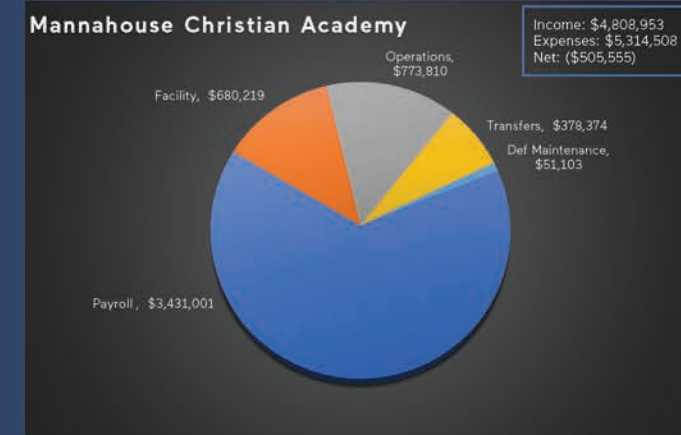

MCA INCOME CHART