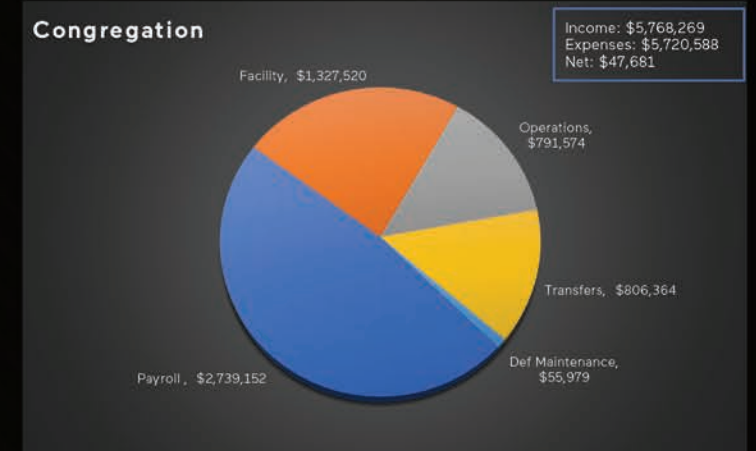

CONGREGATION INCOME & EXPENSES