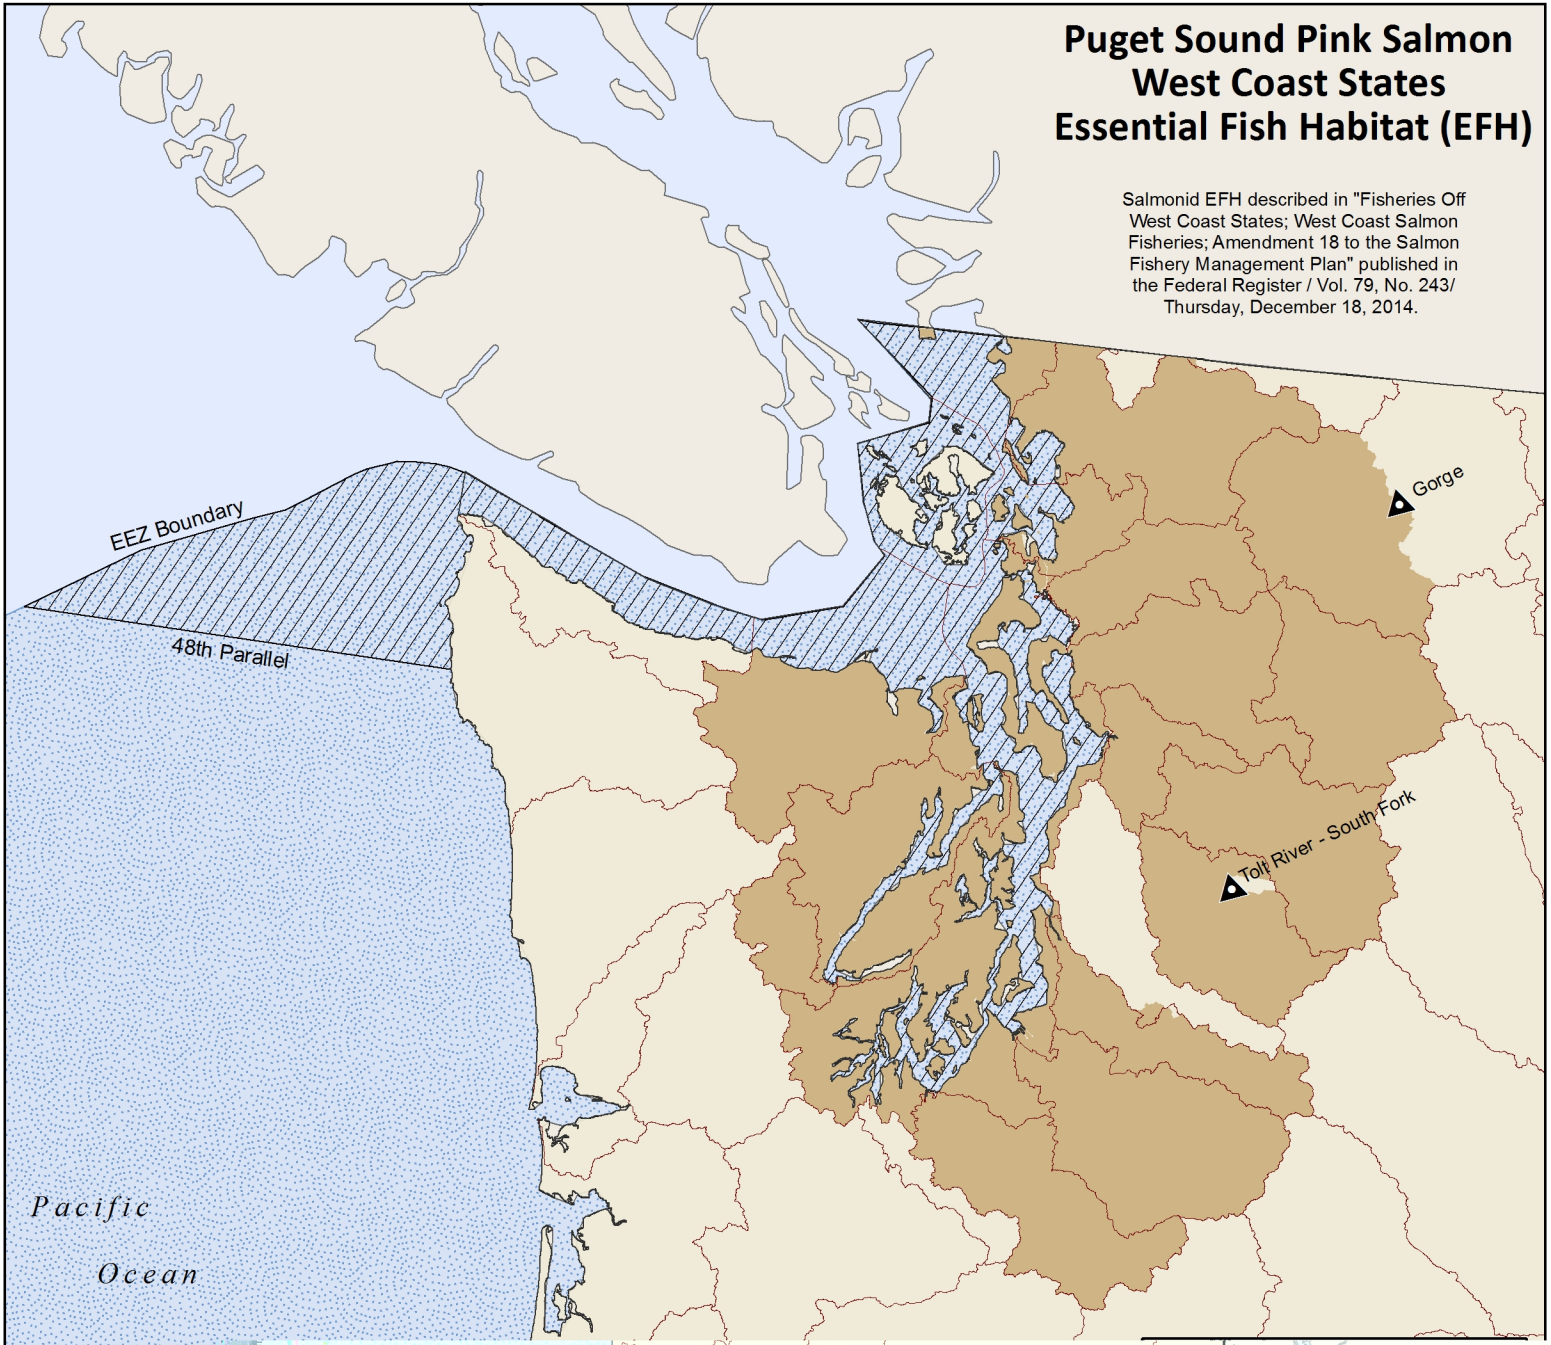

# Puget Sound Pink Salmon West Coast States Essential Fish Habitat (EFH)

Salmonid EFH described in "Fisheries Off West Coast States; West Coast Salmon Fisheries; Amendment 18 to the Salmon Fishery Management Plan" published in the Federal Register / Vol. 79, No. 243/ Thursday, December 18, 2014.

- Impassable Dam
- Puget Sound Pink Salmon EFH (2014)
- Puget Sound Pink Salmon Marine EFH (2014)
- Marine Salmon EFH (2014)
- 4th Field Hydrologic Unit (H)
- Natural Barrier

12/2014, C. Gavette\_Pink\_EFH\_2014.mxd  
 UNITED STATES DEPARTMENT OF COMMERCE  
 National Oceanic and Atmospheric Administration  
 NATIONAL MARINE FISHERIES SERVICE  
 WEST COAST REGION  
 777 Sonoma Ave., Room 325  
 SANTA ROSA, CALIFORNIA 95404