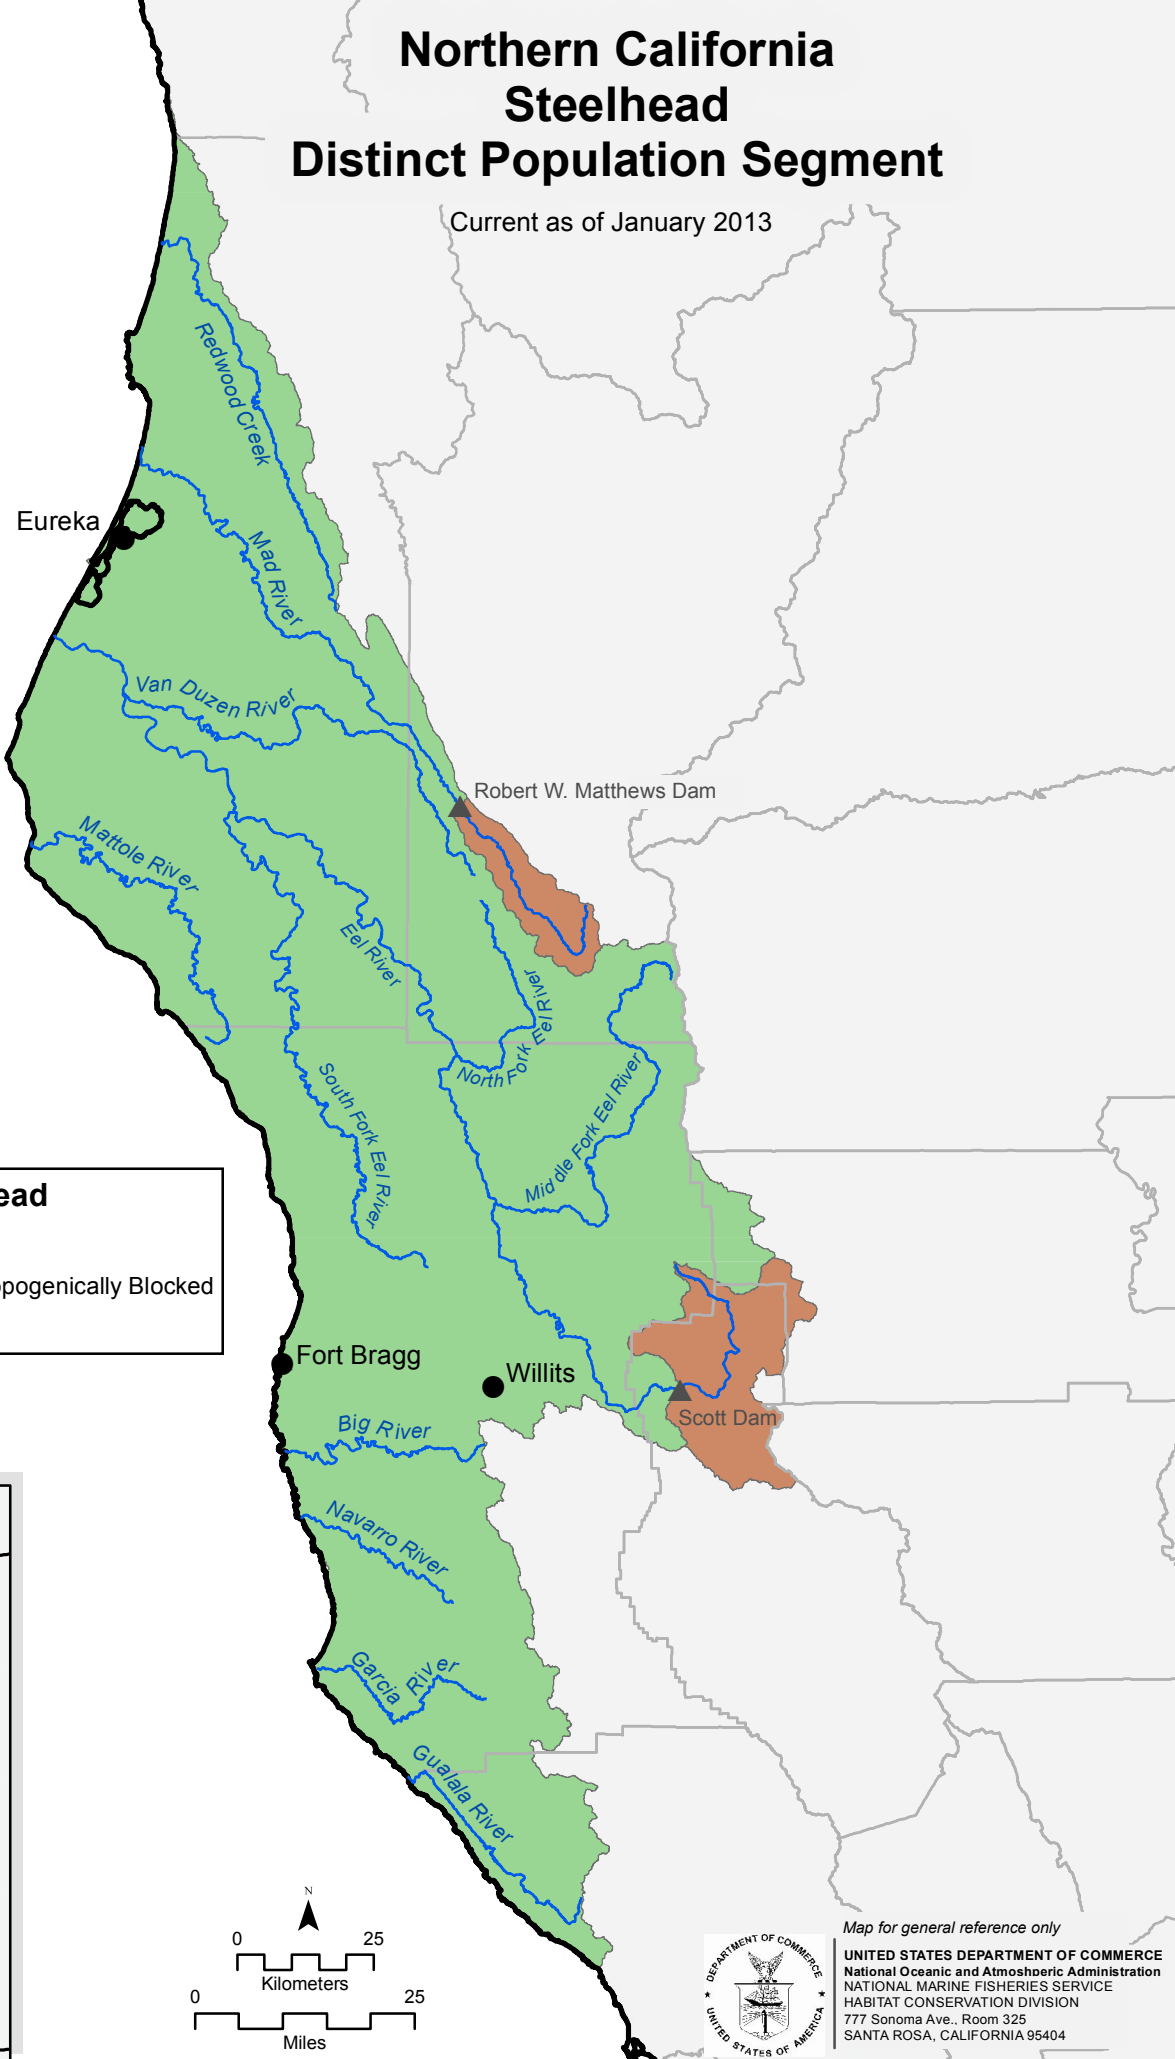

Northern California Steelhead Distinct Population Segment

Current as of January 2013

Northern California Steelhead

- DPS Boundary
- Historical Watershed: Anthropogenically Blocked
- County Boundary

Map for general reference only
 UNITED STATES DEPARTMENT OF COMMERCE
 National Oceanic and Atmospheric Administration
 NATIONAL MARINE FISHERIES SERVICE
 HABITAT CONSERVATION DIVISION
 777 Sonoma Ave., Room 325
 SANTA ROSA, CALIFORNIA 95404