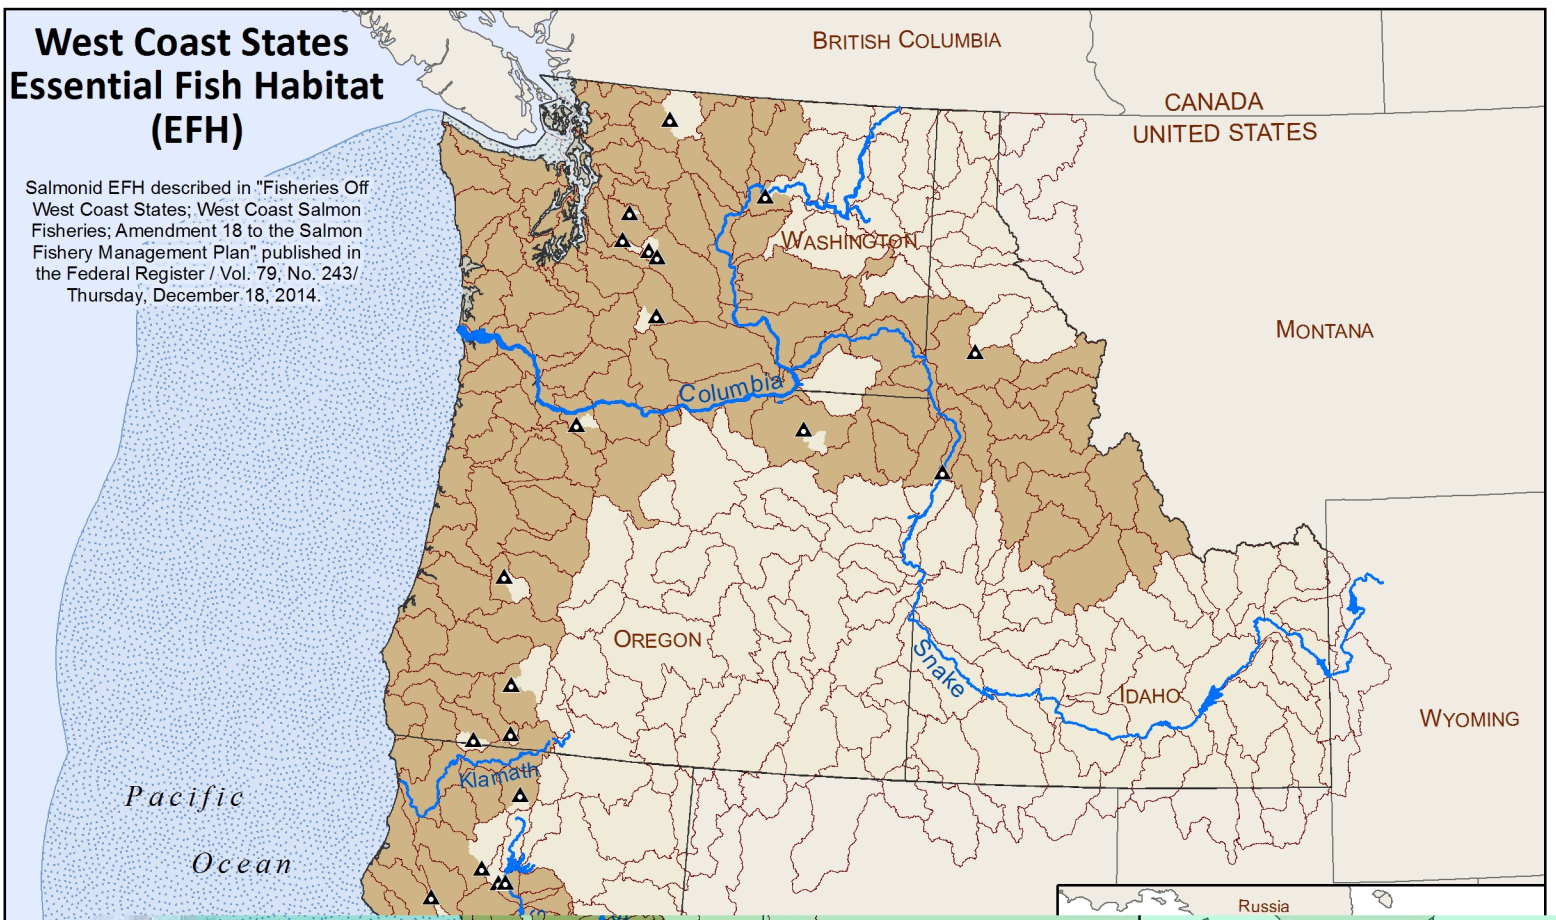

West Coast States Essential Fish Habitat (EFH)

Salmonid EFH described in "Fisheries Off West Coast States; West Coast Salmon Fisheries; Amendment 18 to the Salmon Fishery Management Plan" published in the Federal Register / Vol. 79, No. 243/ Thursday, December 18, 2014.