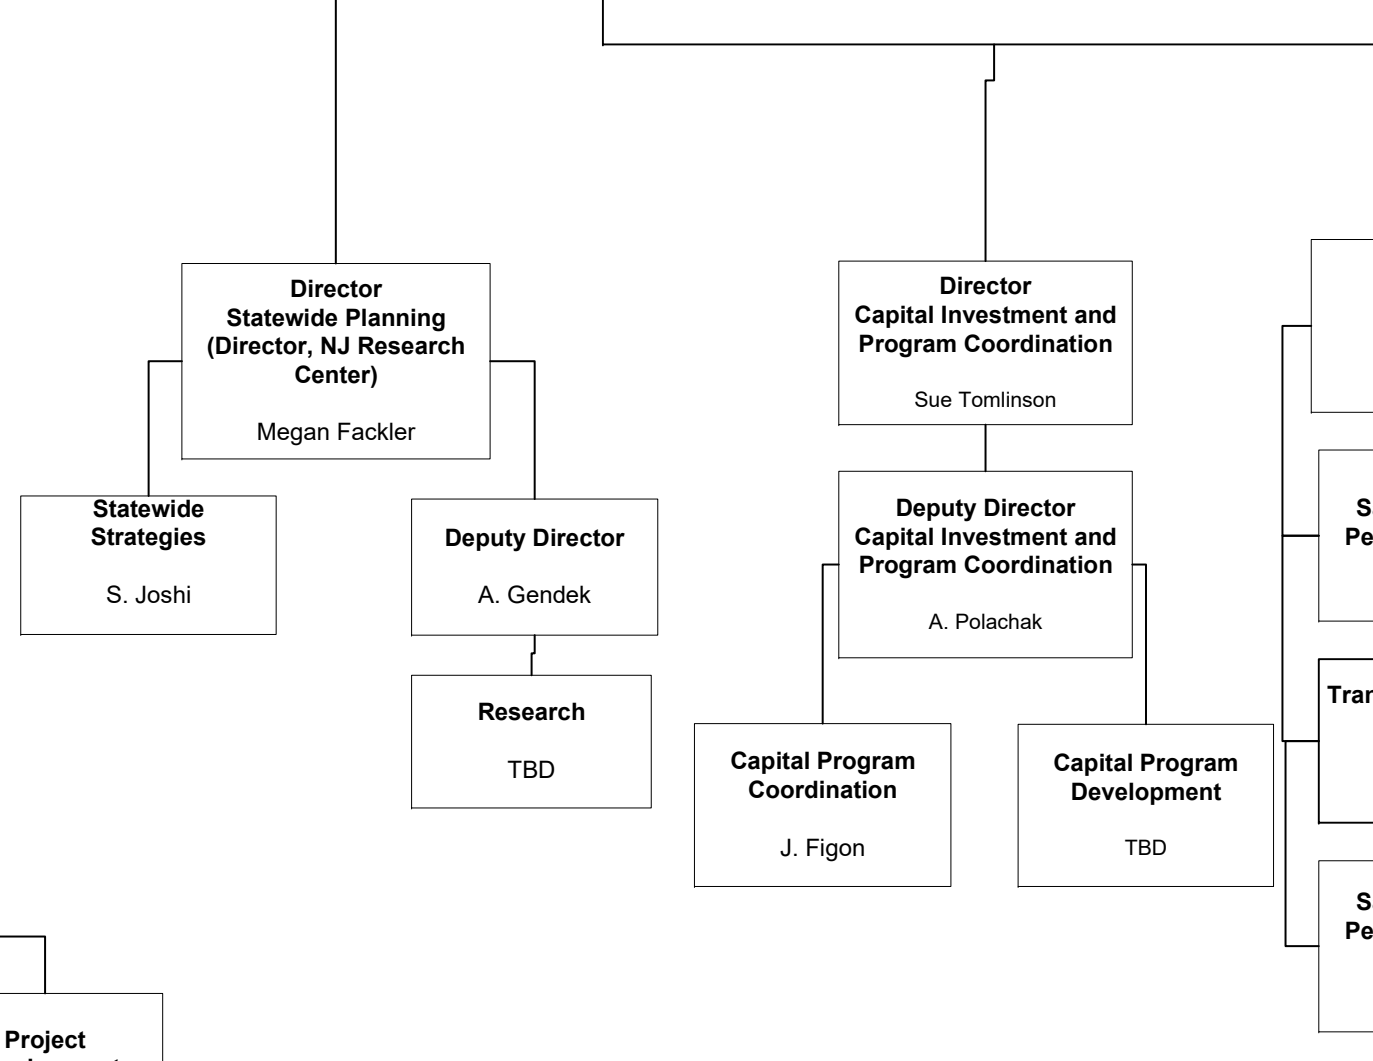

Equipment Engineering & Operations
M. Boyer

Division Director Support Services
J. Debby Hatzisavvas

Deputy Director Support Services
A. Zeleznock

Facilities Planning & Engineering & Construction
D. Meszaros

Employee Safety
R. Zydorski

Bldg. Mgmt. Services
S. Mooney

Deputy Director Human Resources
J. Nelson

Employee Relations
R. Thomas

Employee Benefits and Services
D. Morales

Deputy Director Human Resources
K. Janiszewski

Recruitment and Appointments
R. Savelli

**Assistant Commissioner
Local Resources & Community Development**
Laine Rankin

**Assistant Commissioner
Statewide Planning, Safety and Capital Investment**
Eric Powers