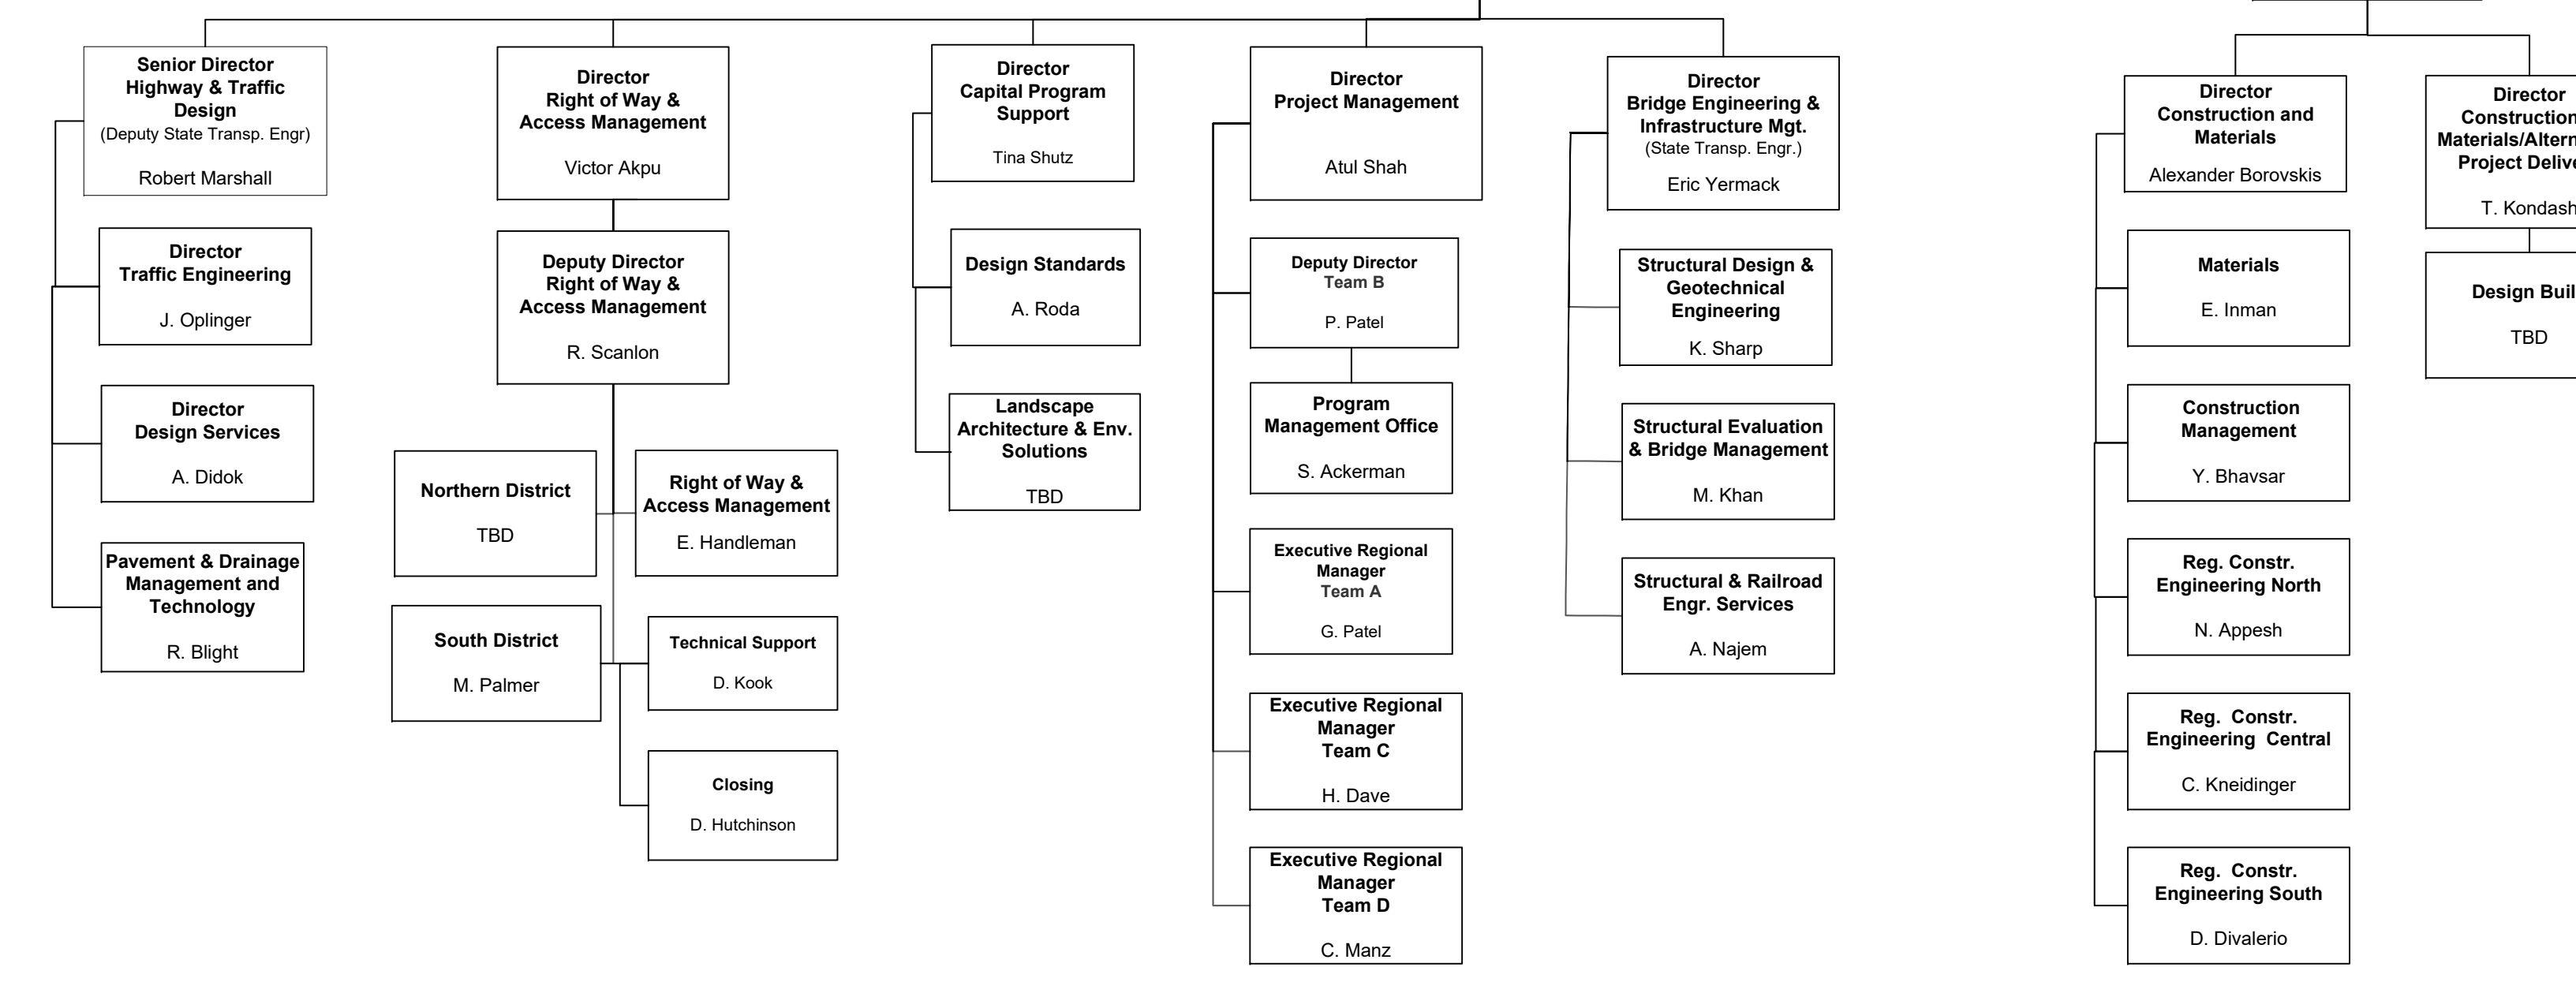

**Assistant Commissioner
Capital Program Management**
Parth Oza
Deputy State Transportation Engineer