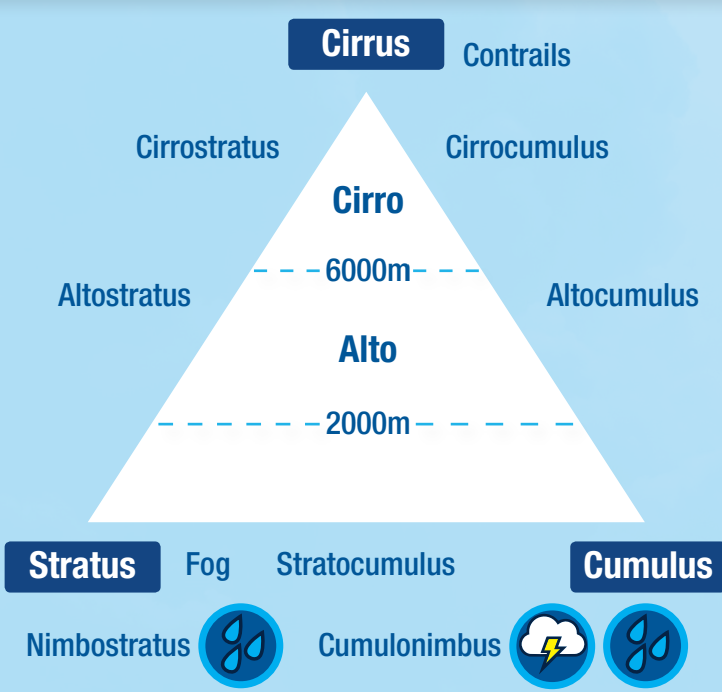

Cloud Identification Chart

Observation Basics

Cloud Type

Sky Color

Deep Blue Blue Light Blue
 Pale Blue Milky

Sky Visibility

Unusually Clear Clear Somewhat Hazy
 Very Hazy Extremely Hazy

Cloud Cover

Few (<10%) Isolated (10-25%)
 Scattered (25-50%) Broken (50-90%)
 Overcast (>90%)

Cloud Opacity

Transparent
 Translucent
 Opaque

SAFETY FIRST! Never look directly into the sun.

Sponsored by:

Supported by:

Implemented by: