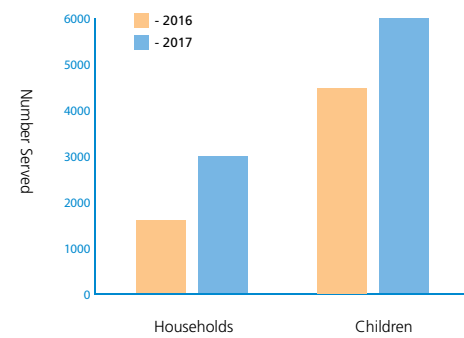

Will Daugherty *Barbra Hulit*

Will Daugherty
President & CEO

Barbra Hulit
Chair, Board of Directors

By the Numbers:

Science on Wheels
558 Locations | 150,291 Served

Family & Youth Access Memberships

1,084,760

Total number of people served on-site and through outreach programs.

**THANK YOU
FOR INVESTING IN
CURIOSITY**