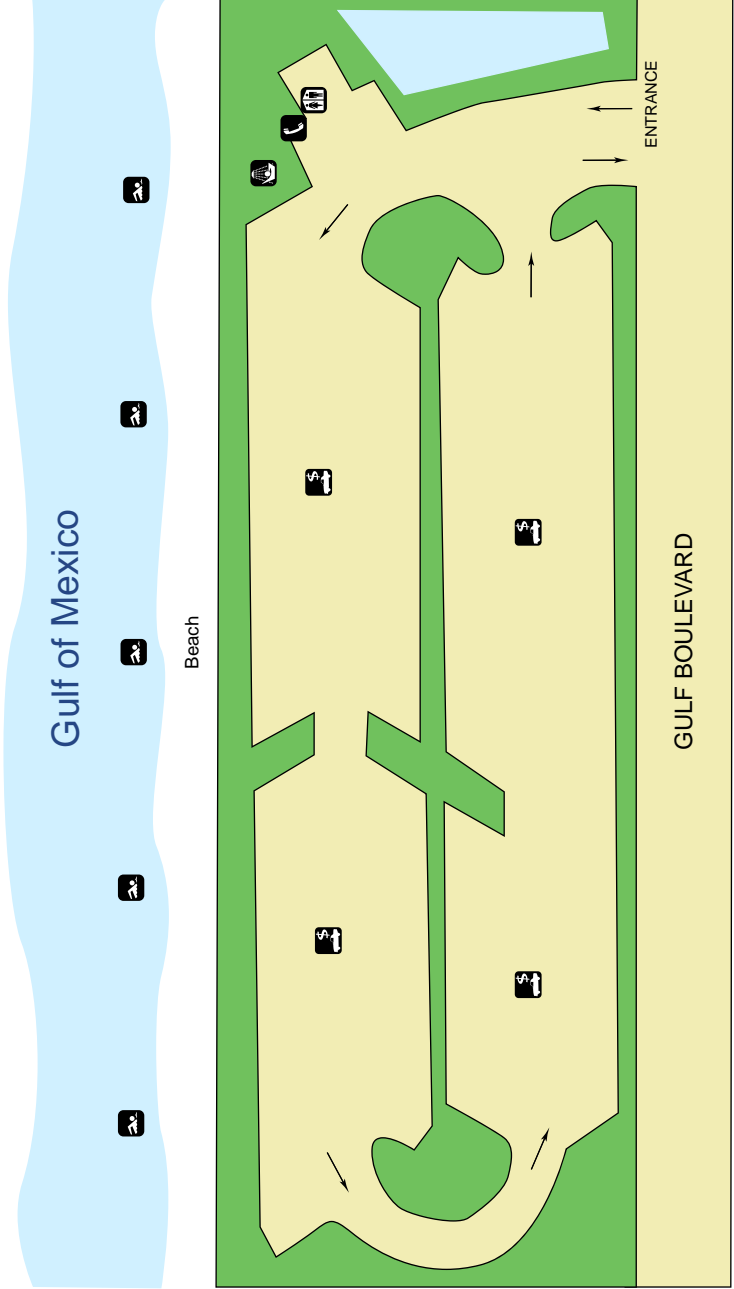

# MADEIRA BEACH ACCESS

14400 Gulf Boulevard  
 Madeira Beach, Florida 33708-2146

NORTH

MAP NOT TO SCALE

LEGEND	
	Parking Fee Charged
	Restroom
	Showers
	Swimming