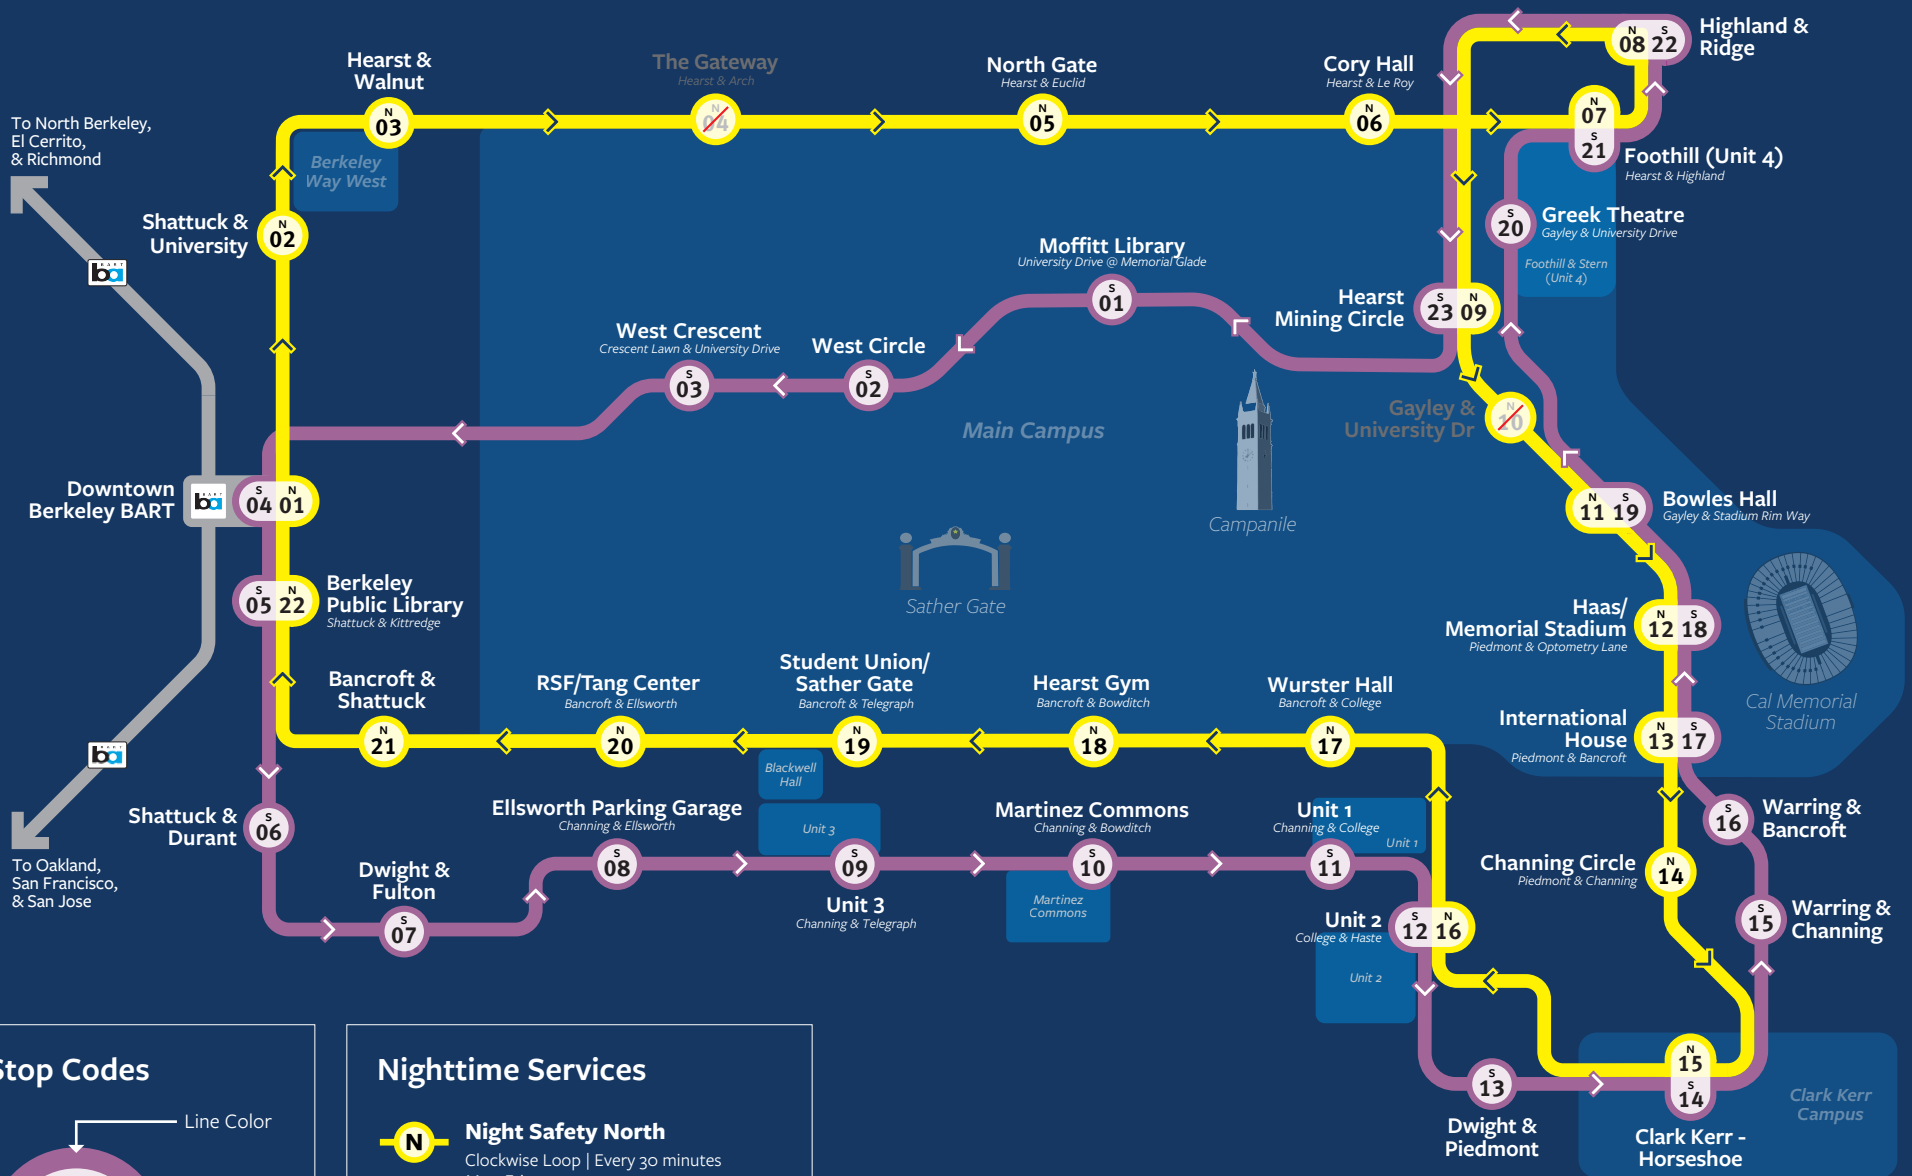

Bear Transit System Map **Nighttime Service**

Stop Codes

Nighttime Services

- N** **Night Safety North**
Clockwise Loop | Every 30 minutes
Mon-Fri: 7:45 p.m. to 2:15 a.m.
Sat & Sun: 6:45 p.m. to 3:45 a.m.
- S** **Night Safety South**
Counter-Clockwise Loop | Every 30 minutes
Mon-Sun: 7:30 p.m. to 3:00 a.m.

Stop closed due to construction:
[N04] The Gateway - Hearst & Arch & [N10] Gayley & University Drive

Real-time information is available on Transit, Citymapper, and Moovit
For lost items on Bear Transit, call 510-643-5708
For more information, visit pt.berkeley.edu/BearTransit