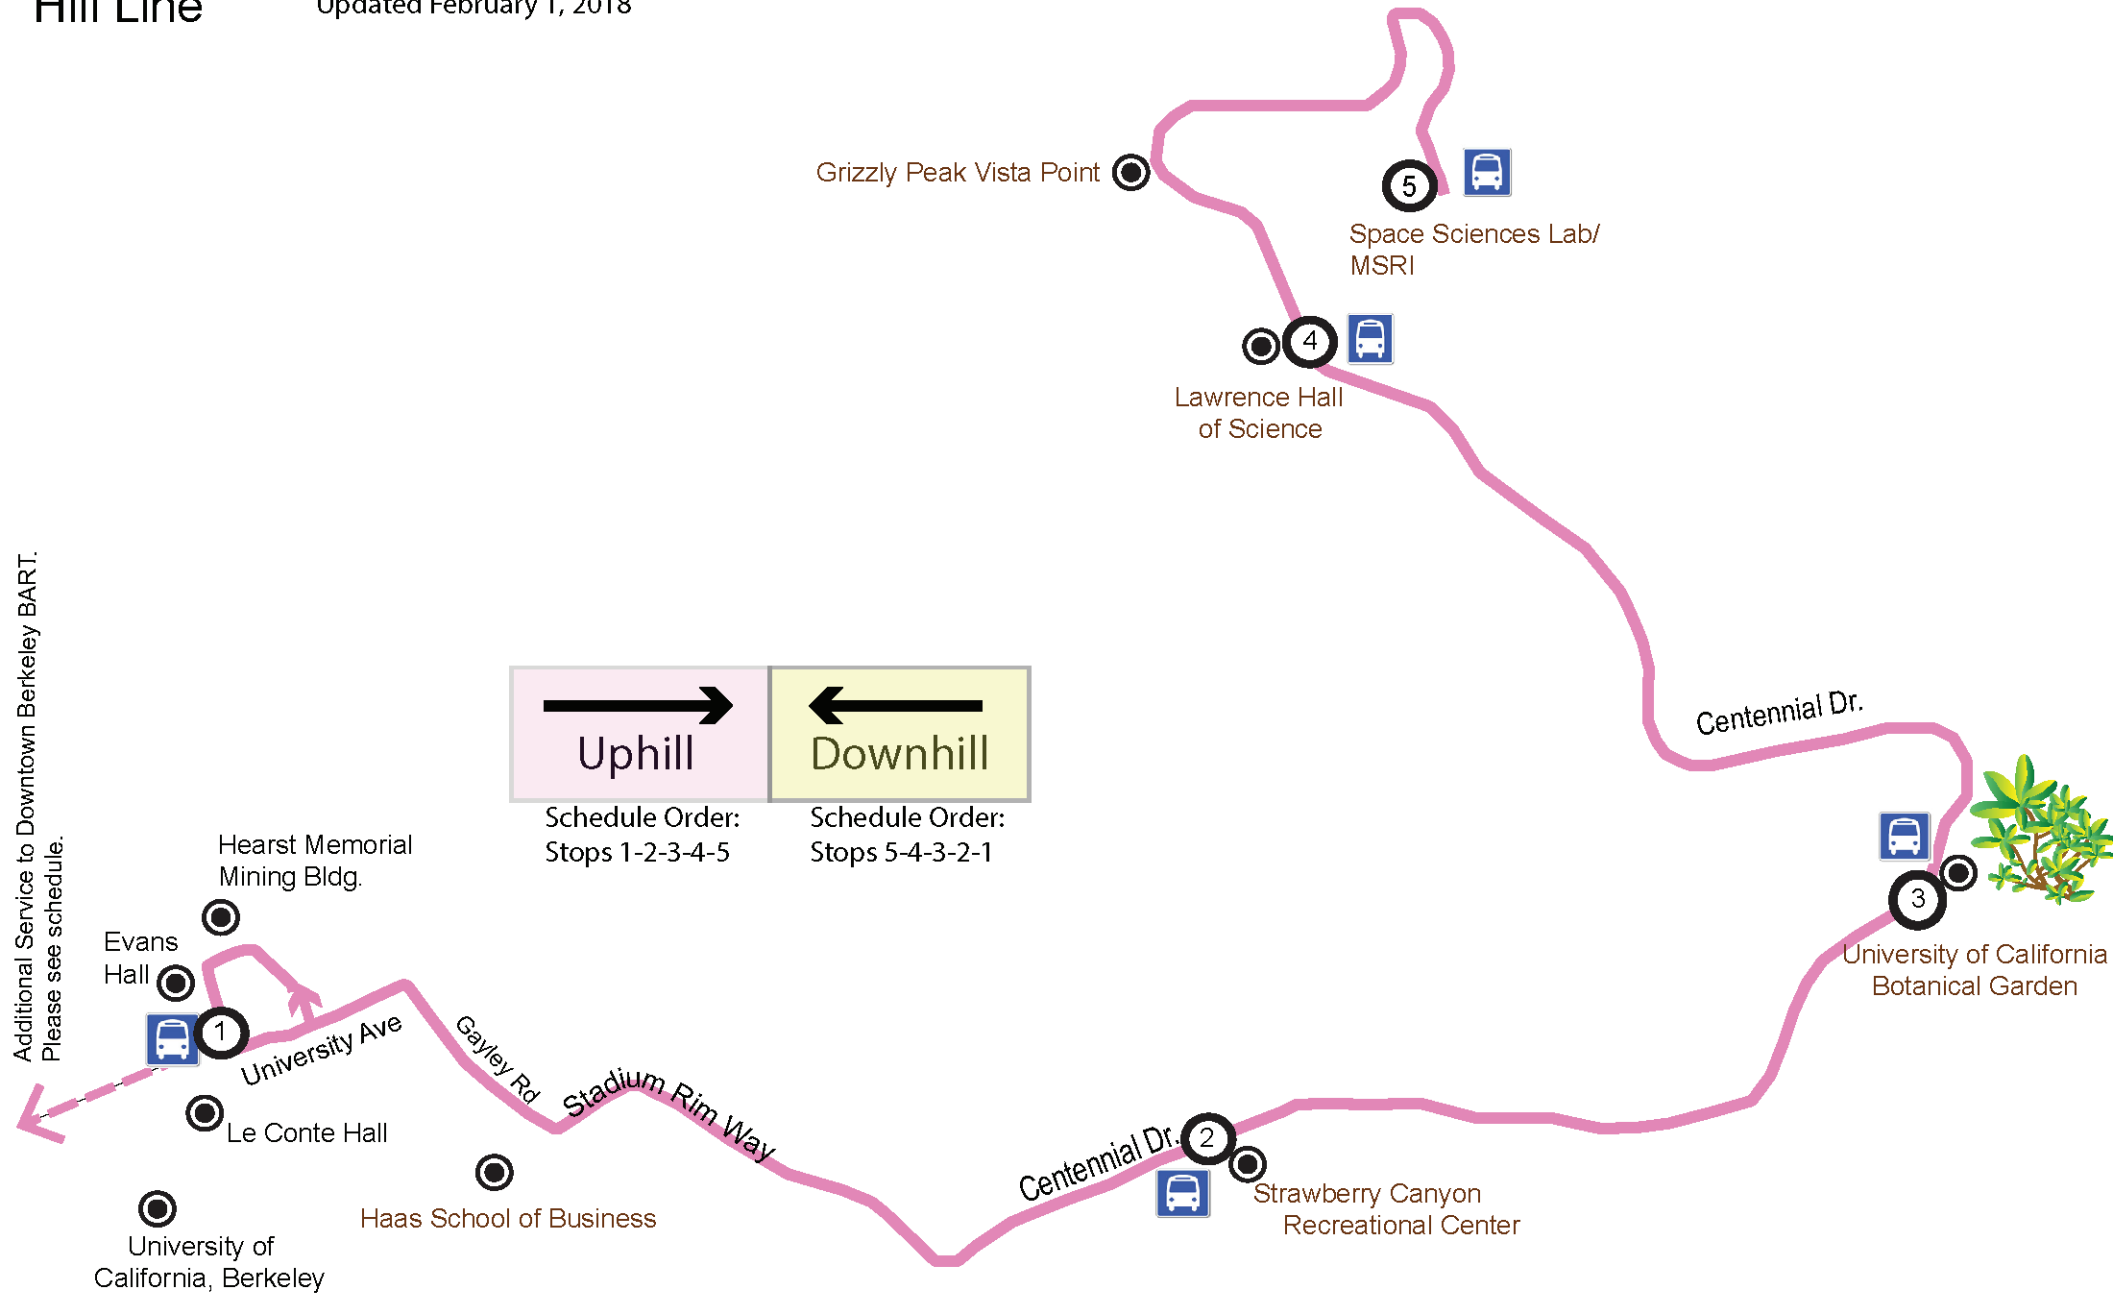

berkeleymoves@berkeley.edu

Map and Schedule

Contact Us
1995 University Avenue
Suite 110
Berkeley, CA
94720-5746
(510)643-7701

Bear Transit Hill Line

Bear Transit

Hill Line

Updated February 1, 2018

Shuttle Map---Hill Line

Find Real Time Location of Bear Transit Shuttles on these apps:

moovit

Citymapper