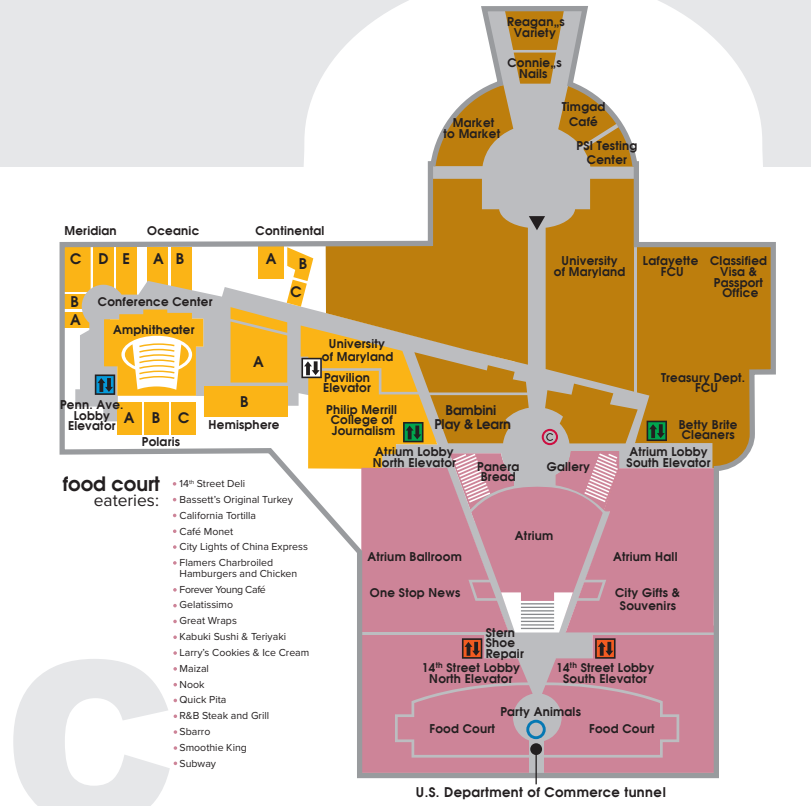

**M**  
**MEZZANINE LEVEL**  
upper level

**G**  
**GROUND LEVEL**  
street level

**C**  
**CONCOURSE LEVEL**  
lower level

- Level
- C** Amphitheater
  - G** Association of Foreign Investors in Real Estate (AFIRE)
  - C** Atrium, Atrium Ballroom and Atrium Hall
  - C** Panera Bread
  - C** **G** Bambini Play & Learn
  - C** Betty Brite Cleaners
  - C** City Gifts & Souvenirs
  - C** Classified Visa & Passport Office
  - M** Classrooms/ITC
  - C** Conference Center Suites  
Meridian, Oceanic, Continental, Polaris and Hemisphere
  - C** Connie's Nails
  - C** Continental Suite
  - G** Daniel Patrick Moynihan Place
  - G** EF Explore America
  - M** EP Federal Credit Union
  - C** Food Court
  - C** Gallery
  - G** Global Entry Enrollment Center
  - G** GSA Lost and Found, Medical Unit
  - M** Honorable Eleanor Holmes Norton, Congressional District
  - C** Hemisphere Suite
  - G** Horizon Ballroom
  - G** Innovate!
  - M** International Gateway
  - C** Lafayette Federal Credit Union
  - C** Market to Market
  - C** Meridian Suite
  - G** National Children's Museum
  - C** Oceanic Suite
  - G** Oculus
  - C** One Stop News
  - G** Pavilion (elevator to 2nd floor)
  - G** Pennsylvania Avenue Office Tower (Suites 200-880)
  - C** Polaris Suite
  - C** PSI Testing Center
  - C** Reagan's Variety
  - G** Rotunda (elevator to 8th floor)
  - C** Stern Shoe Repair
  - G** TCMA Sales Office
  - G** The UPS Store
  - C** Timgad Café
  - C** Treasury Dept. Federal Credit Union
  - C** University of Maryland Robert H. Smith School of Business
  - G** U.S. Agency for International Development (USAID)
  - G** U.S. Customs and Border Protection (CBP)
  - M** U.S. Department of Commerce (DOC)
  - G** U.S. Environmental Protection Agency (EPA)
  - M** U.S. General Services Administration (GSA)
  - M** USAID Library
  - G** Washington International Trade Association (WITA)
  - G** Woodrow Wilson International Center for Scholars
  - G** Woodrow Wilson Plaza
  - M** World Trade Center Washington, DC