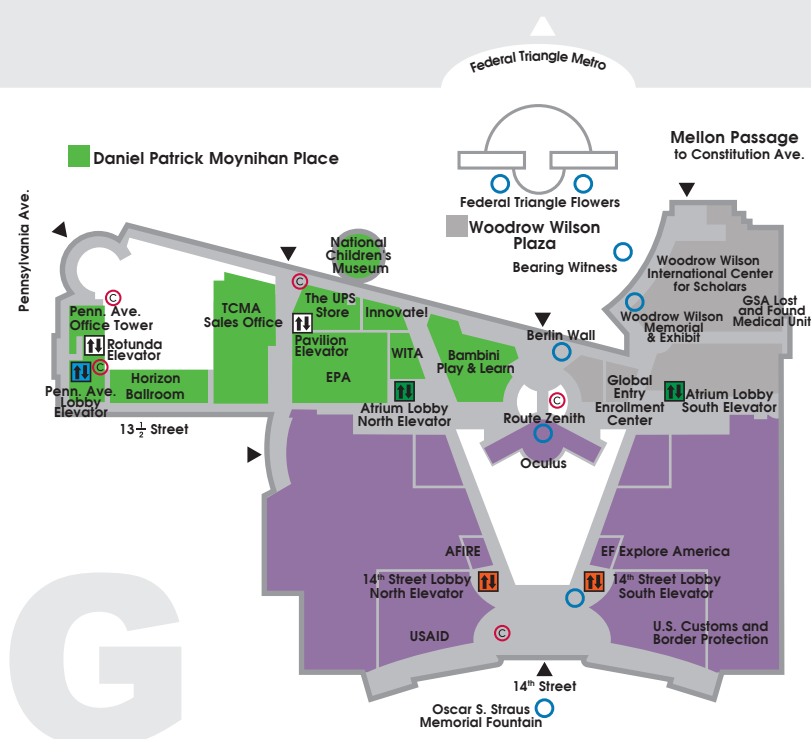

**M**  
**MEZZANINE LEVEL**  
upper level

**G**  
**GROUND LEVEL**  
street level

**C**  
**CONCOURSE LEVEL**  
lower level

- Level
- C** Amphitheater
  - G** Association of Foreign Investors in Real Estate (AFIRE)
  - C** Atrium, Atrium Ballroom and Atrium Hall
  - C** Panera Bread
  - C** **G** Bambini Play & Learn
  - C** Betty Brite Cleaners
  - C** City Gifts & Souvenirs
  - C** Classified Visa & Passport Office
  - M** Classrooms/ITC
  - C** Conference Center Suites  
Meridian, Oceanic, Continental, Polaris and Hemisphere
  - C** Connie's Nails
  - C** Continental Suite
  - G** Daniel Patrick Moynihan Place
  - G** EF Explore America
  - M** EP Federal Credit Union
  - C** Food Court
  - C** Gallery
  - G** Global Entry Enrollment Center
  - G** GSA Lost and Found, Medical Unit
  - M** Honorable Eleanor Holmes Norton, Congressional District
  - C** Hemisphere Suite
  - G** Horizon Ballroom
  - G** Innovate!
  - M** International Gateway
  - C** Lafayette Federal Credit Union
  - C** Market to Market
  - C** Meridian Suite
  - G** National Children's Museum
  - C** Oceanic Suite
  - G** Oculus
  - C** One Stop News
  - G** Pavilion (elevator to 2nd floor)
  - G** Pennsylvania Avenue Office Tower (Suites 200-880)
  - C** Polaris Suite
  - C** PSI Testing Center
  - C** Reagan's Variety
  - G** Rotunda (elevator to 8th floor)
  - C** Stern Shoe Repair
  - G** TCMA Sales Office
  - G** The UPS Store
  - C** Timgad Café
  - C** Treasury Dept. Federal Credit Union
  - C** University of Maryland Robert H. Smith School of Business
  - G** U.S. Agency for International Development (USAID)
  - G** U.S. Customs and Border Protection (CBP)
  - M** U.S. Department of Commerce (DOC)
  - G** U.S. Environmental Protection Agency (EPA)
  - M** U.S. General Services Administration (GSA)
  - M** USAID Library
  - G** Washington International Trade Association (WITA)
  - G** Woodrow Wilson International Center for Scholars
  - G** Woodrow Wilson Plaza
  - M** World Trade Center Washington, DC