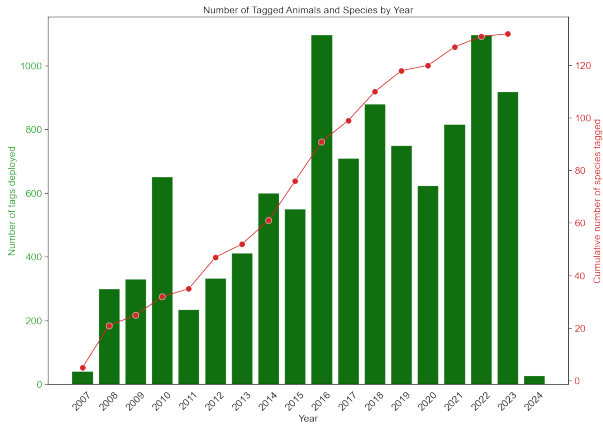

Accomplishments

Database growth

Tags