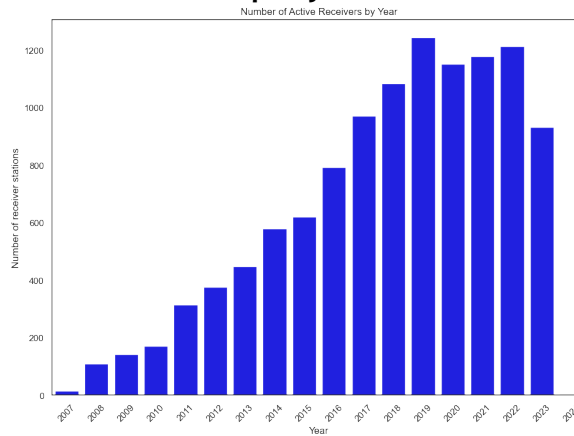

Deployments