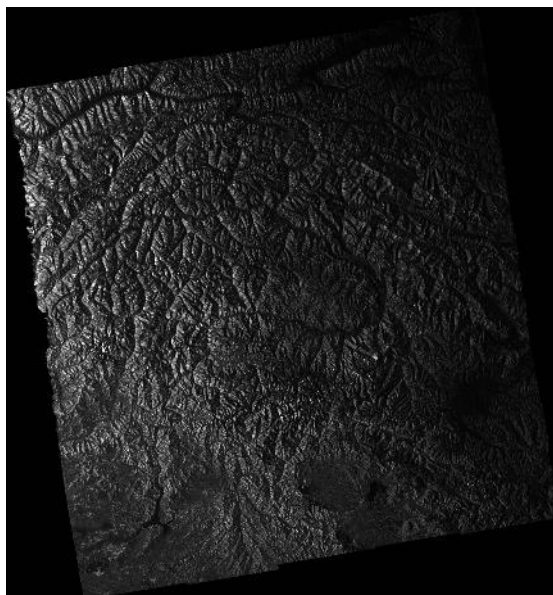

Post-disaster satellite image (ALOS-2) provided by JAXA