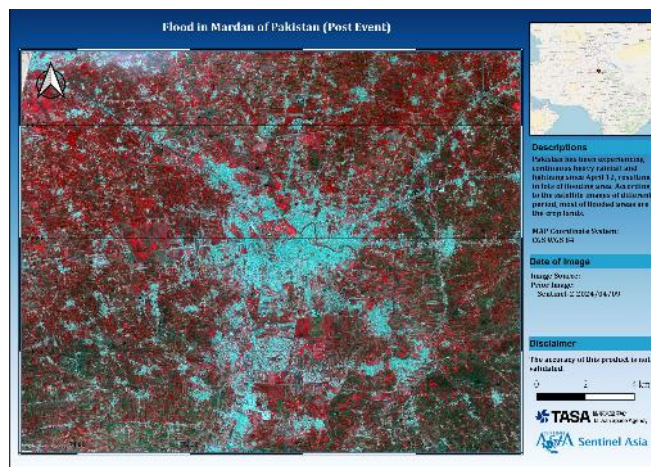

Value-Added Product by TASA