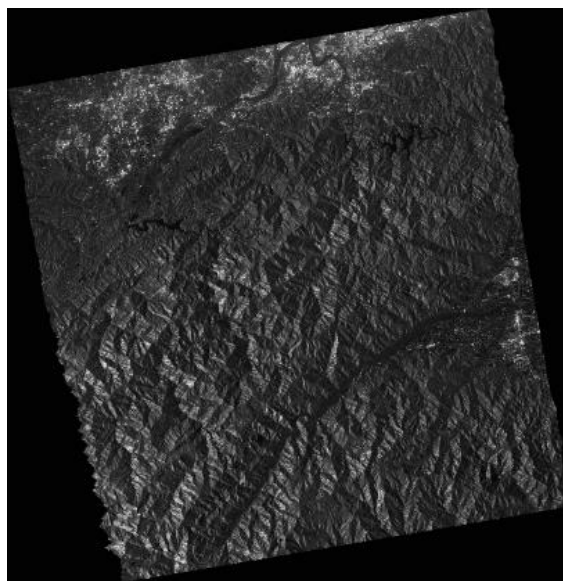

Post-disaster satellite image (ALOS-2) provided by JAXA