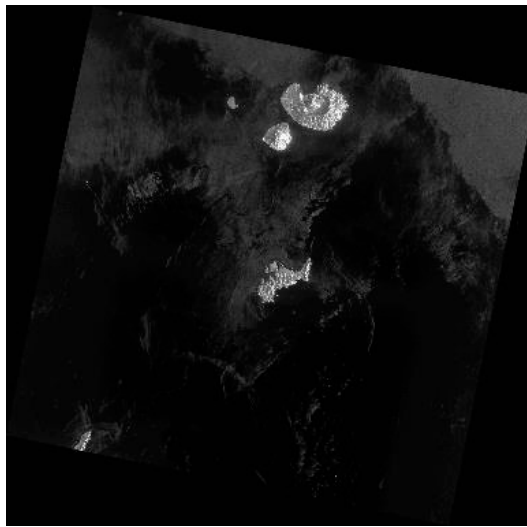

(3) Volcano eruption in Indonesia on 16 April, 2024 (GLIDE Number [VO-2024-000046-IDN](#))
Mount Ruang volcano in Indonesia's North Sulawesi Province erupted on 16 April. Reuters reported the eruption caused extensive damage, including falling rocks and volcanic ash. Over 800 people were evacuated and the airport in Manado, the provincial capital, was closed.
<https://www.reuters.com/world/asia-pacific/indonesian-volcano-eruption-forces-evacuations-airport-closure-2024-04-18/>

The National Research and Innovation Agency (BRIN) made an EOR to Sentinel Asia on 19 April. This EOR was escalated to the International Disasters Charter. BRIN assumed the role of Project Manager for this Charter activation. Among DPNs, JAXA, CRISP, and ISRO provided data. Information on the latest response by Sentinel Asia is available at the following link:
<https://sentinel-asia.org/EO/2024/article20240416ID.html>

Post-disaster satellite image (ALOS-2) provided by JAXA