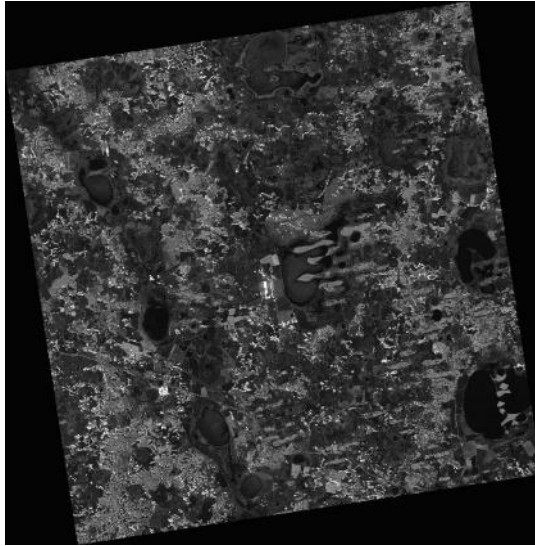

Post-disaster satellite image (ALOS-2) provided by JAXA