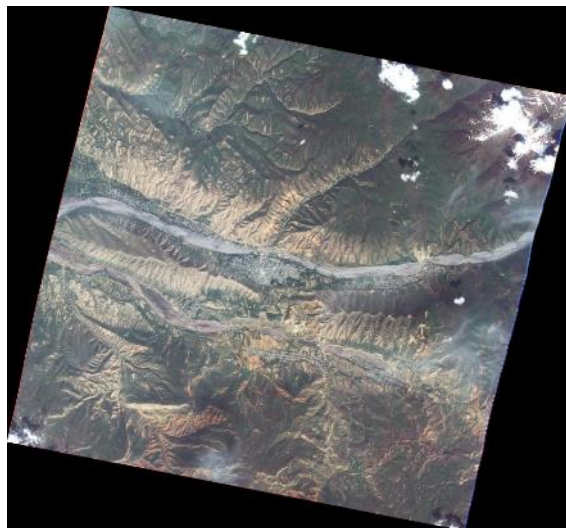

Post-disaster satellite image (FORMOSAT-5) provided by TASA