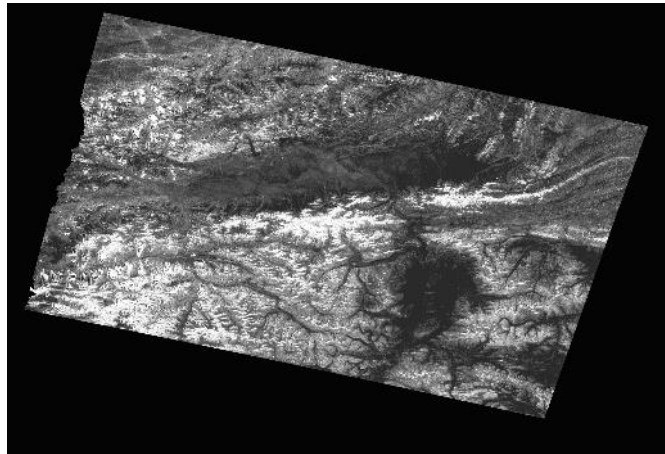

Post-disaster satellite image (EOS-04) provided by ISRO