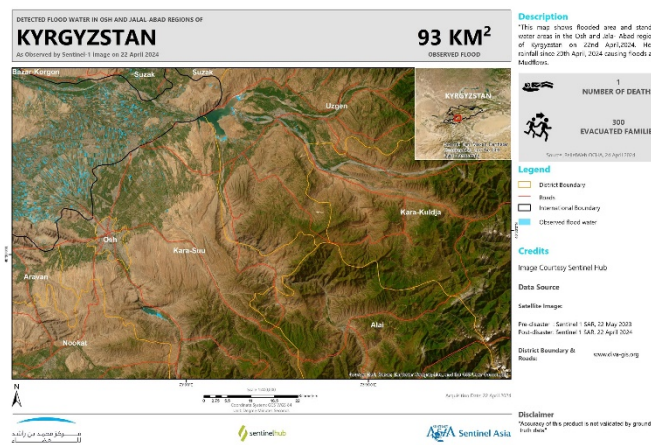

Value-Added Product by MBRSC