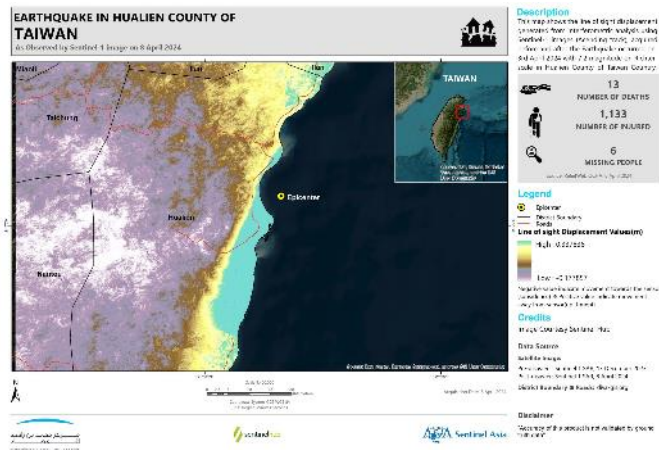

Value-Added Product by MBRSC