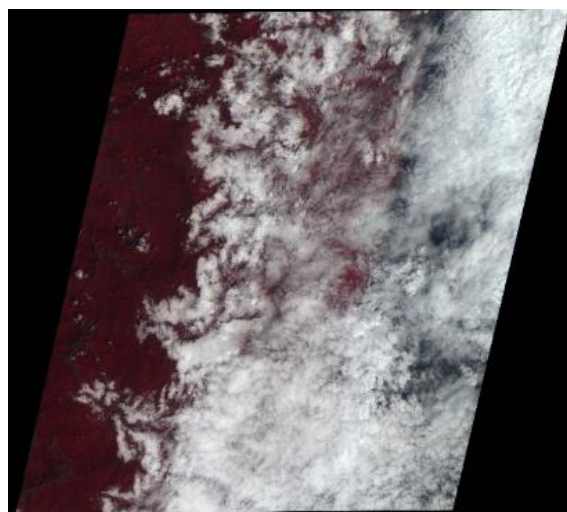

Post-disaster satellite image (Resourcesat-2) provided by ISRO