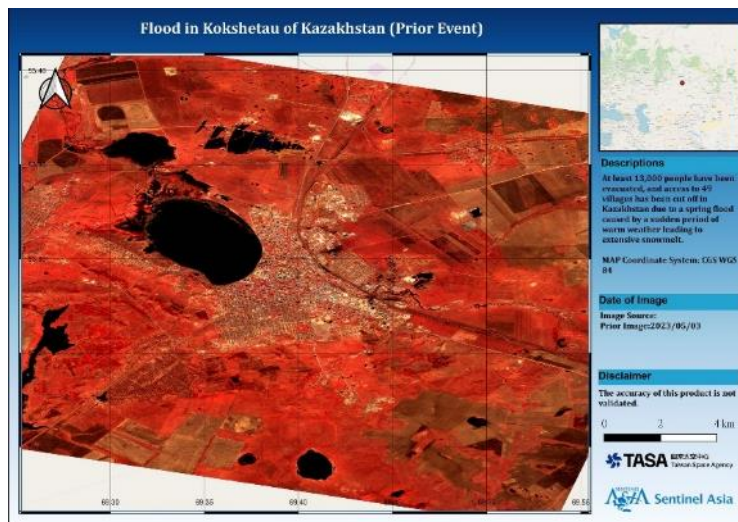

** April 2024 News from Sentinel Asia Project Office **

_ * _ * _ * _ * _ * _ * _ * _ * _ * _ * _ * _ * _ * _ * _ * _ * _ * _ *

Topics:

1. [News] Emergency Observation of Disasters
2. How to send an Emergency Observation Request
3. Using Sentinel Asia Operation System, OPTEMIS

_ * _ * _ * _ * _ * _ * _ * _ * _ * _ * _ * _ * _ * _ * _ * _ * _ * _ *

1. [News] Emergency Observation of Disasters (as of 29 April)

(1) Flood in Kazakhstan on 30 March, 2024 (GLIDE Number [FL-2024-000039-KAZ](https://sentinel-asia.org/EO/2024/article20240330KZ.html))

On March 30, 2024, Kazakhstan experienced devastating flooding due to rising temperatures and torrential rain. According to ReliefWeb, more than 2,000 people were evacuated and more than 300 homes were flooded. This led to the mobilization of the army and military aviation units.

<https://reliefweb.int/report/kazakhstan/kazakhstan-flood-03-2024-floods-several-regions-2024-03-29>

The National Center of Space Research and Technologies (NCSRT) of Kazakhstan made an Emergency Observation Request (EOR) to Sentinel Asia on 2 April. Among Data Provider Nodes (DPNs), JAXA, ISRO, TASA and MBRSC provided data. Among Data Analysis Nodes (DANs), JAXA and TASA provided their Value-Added Products (VAPs). Information on the latest response by Sentinel Asia is available at the link below.

<https://sentinel-asia.org/EO/2024/article20240330KZ.html>

Value-Added Product by TASA