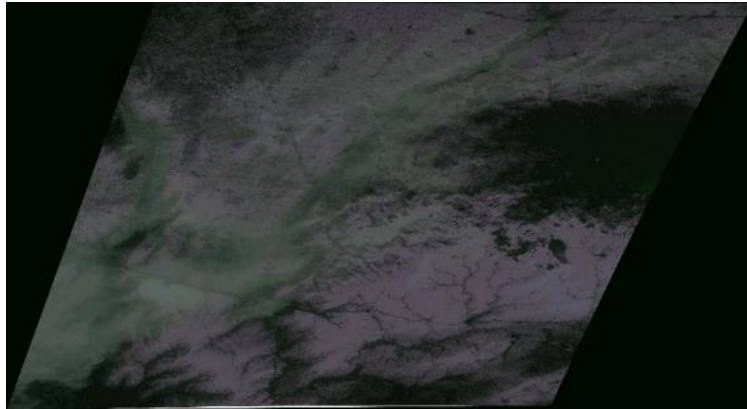

Post-disaster satellite image (Resourcesat-2) provided by ISRO