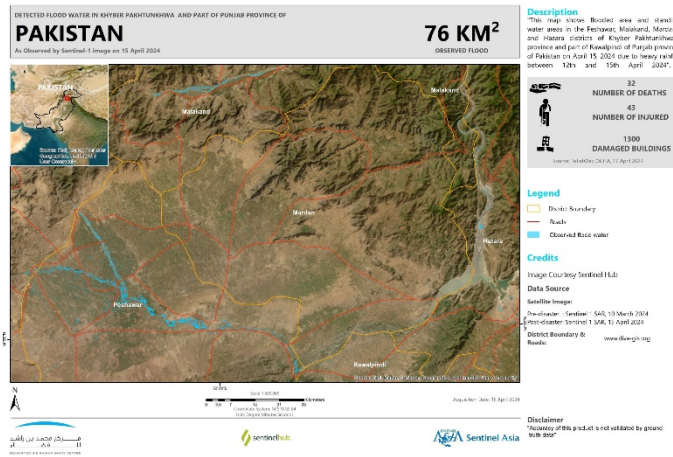

Value-Added Product by MBRSC