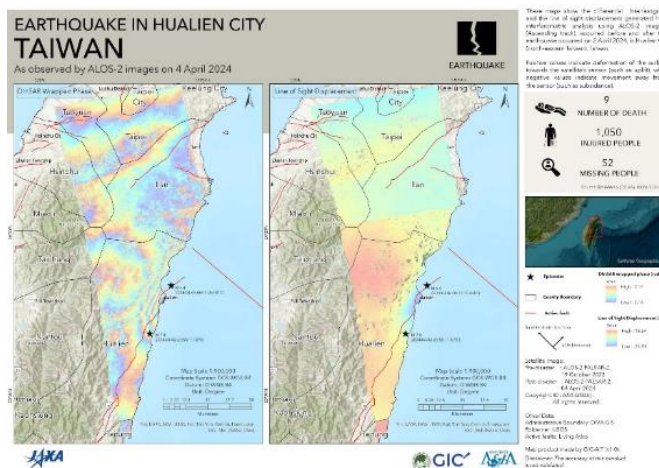

Value-Added Product by AIT