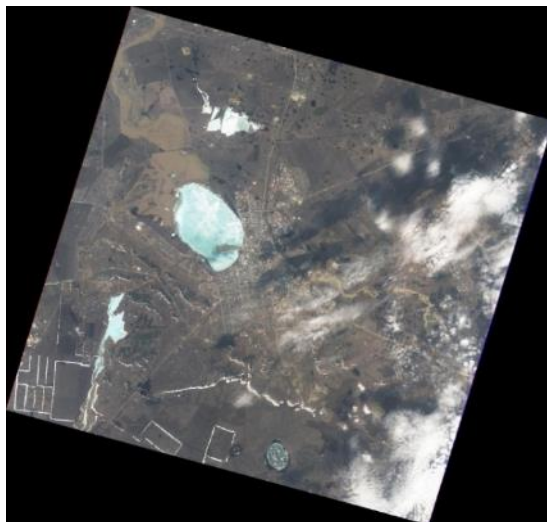

On March 30, 2024, Kazakhstan experienced devastating flooding due to rising temperatures and torrential rain. According to ReliefWeb, more than 2,000 people were evacuated and more than 300 homes were flooded. This led to the mobilization of the army and military aviation units.

<https://reliefweb.int/report/kazakhstan/kazakhstan-flood-03-2024-floods-several-regions-2024-03-29>

The National Center of Space Research and Technologies (NCSRT) of Kazakhstan made an Emergency Observation Request (EOR) to Sentinel Asia on 2 April. Among Data Provider Nodes (DPNs), JAXA, ISRO, TASA and MBRSC provided data. Among Data Analysis Nodes (DANs), JAXA and TASA provided their Value-Added Products (VAPs). Information on the latest response by Sentinel Asia is available at the link below.

Post-disaster satellite image (FORMOSAT-5) provided by TASA

Post-disaster satellite image (KhalifaSat) provided by MBRSC

(2) Earthquake in Taiwan on 3 April, 2024 (GLIDE Number [EQ-2024-000040-TWN](#))

A 7.4 magnitude quake struck Taiwan, the strongest in 25 years. CNN reported that the quake has caused landslides and collapsed structures. Thirteen people have died as a result, and more than 1,100 others were injured, with over 100 buildings damaged. The quake was followed by 29 aftershocks greater than a magnitude of 4.0 near the epicenter in east Taiwan until the next day, according to the United States Geological Survey (USGS). Tremors was felt across the island, including in Taipei.

Torrential rains and flash floods occurred in Pakistan from 12 to 16 April. ReliefWeb reported that the disaster caused damage to the wheat harvest, infrastructure, and homes, and led to a loss of at least 50 lives.