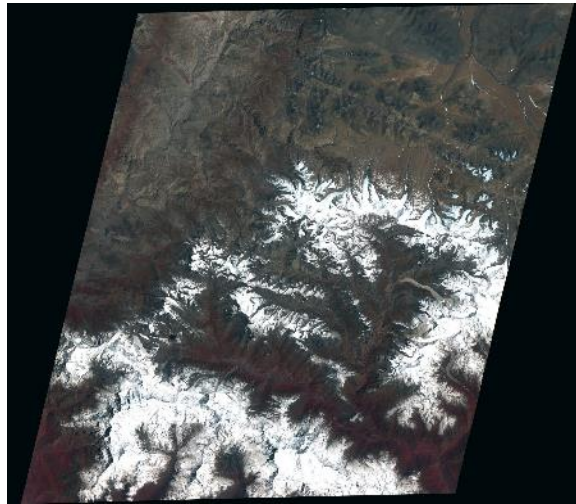

Post-disaster satellite image (Resourcesat-2) provided by ISRO

(6) Rain, Mudflow, and Mudslide in Kyrgyz on 20 April, 2024 (GLIDE Number [FL-2024-000053-KGZ](#))

Heavy rains have affected a wide area in Kyrgyz since 20 April, with mudflows damaging houses in the Jalal-Abad region., according to news agency 24.kg.

<https://24.kg/english/292251> Mudflows flood almost 50 courtyards in Suzak district/

The Central Asian Institute of Applied Geosciences (CAIAG) made an EOR to Sentinel Asia on 22 April. Among DPNs, JAXA, ISRO and TASA provided data. Among DANs, JAXA and MBRSC provided its VAPs. Information on the latest response by Sentinel Asia is available at the link below.

<https://sentinel-asia.org/EO/2024/article20240420KG.html>