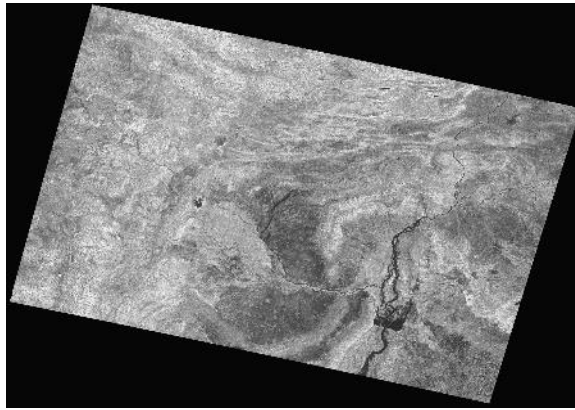

Post-disaster satellite image (EOS-04) provided by ISRO