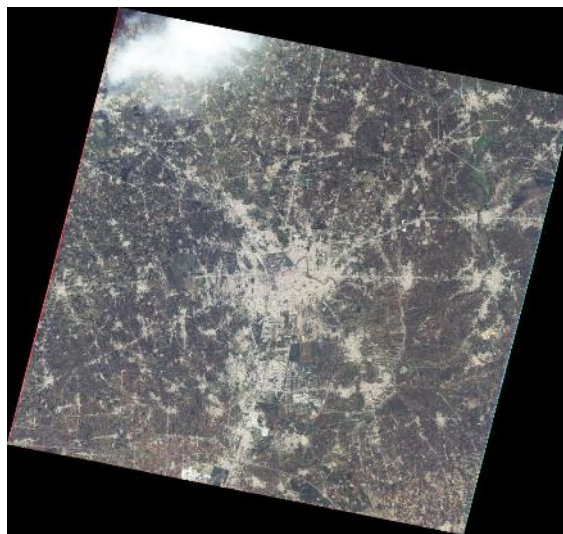

On March 30, 2024, Kazakhstan experienced devastating flooding due to rising temperatures and torrential rain. According to ReliefWeb, more than 2,000 people were evacuated and more than 300 homes were flooded. This led to the mobilization of the army and military aviation units.

Torrential rains and flash floods occurred in Pakistan from 12 to 16 April. ReliefWeb reported that the disaster caused damage to the wheat harvest, infrastructure, and homes, and led to a loss of at least 50 lives.

Post-disaster satellite image (FORMOSAT-5) provided by TASA

(5) GLOF at Birendra Lake in Nepal on 21 April, 2024 (GLIDE Number [FL-2024-000052-NPL](#))

A glacial lake outburst flood (GLOF) occurred in the lower reaches of Birendra Lake on the Manaslu Glacier in Nepal on 21 April. According to Khabarhub, regional authorities have issued a warning to residents in the lower reaches.