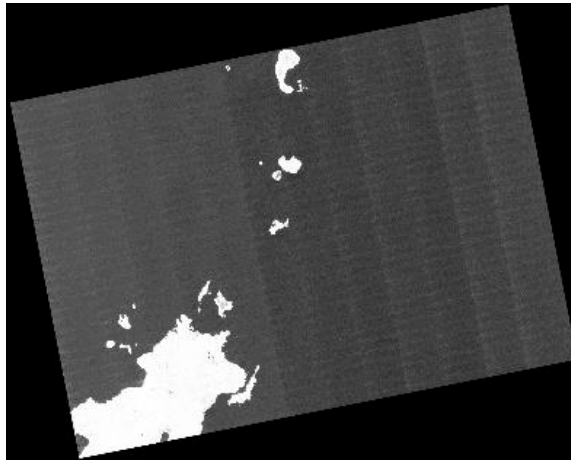

Post-disaster satellite image (EOS-04) provided by ISRO

(4) Flood in Pakistan on 14 April, 2024 (GLIDE Number [FL-2024-000041-PAK](#))

Torrential rains and flash floods occurred in Pakistan from 12 to 16 April. ReliefWeb reported that the disaster caused damage to the wheat harvest, infrastructure, and homes, and led to a loss of at least 50 lives.

<https://reliefweb.int/report/pakistan/pakistan-flash-floods-flash-update-no1-17-april-2024>

The Japan International Cooperation Agency (JICA) made an EOR to Sentinel Asia on 19 April. Among DPNs, JAXA, ISRO and TASA provided data. Among DANs, JAXA, AIT MBRSC and TASA provided its VAPs. Information on the latest response by Sentinel Asia is available at the following link:

<https://sentinel-asia.org/EO/2024/article20240414PK.html>