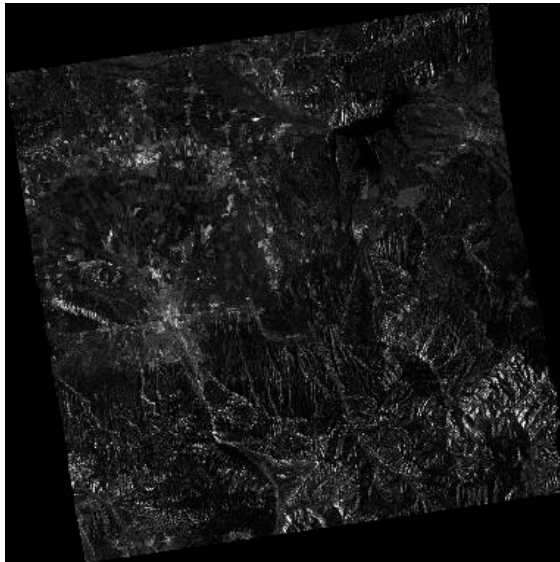

Post-disaster satellite image (ALOS-2) provided by JAXA