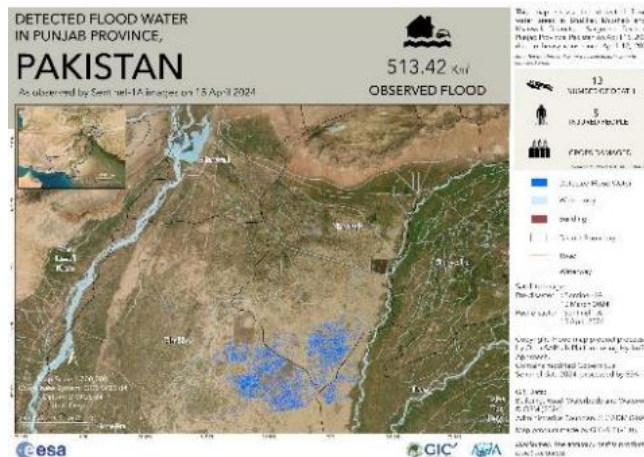

Value-Added Product by AIT