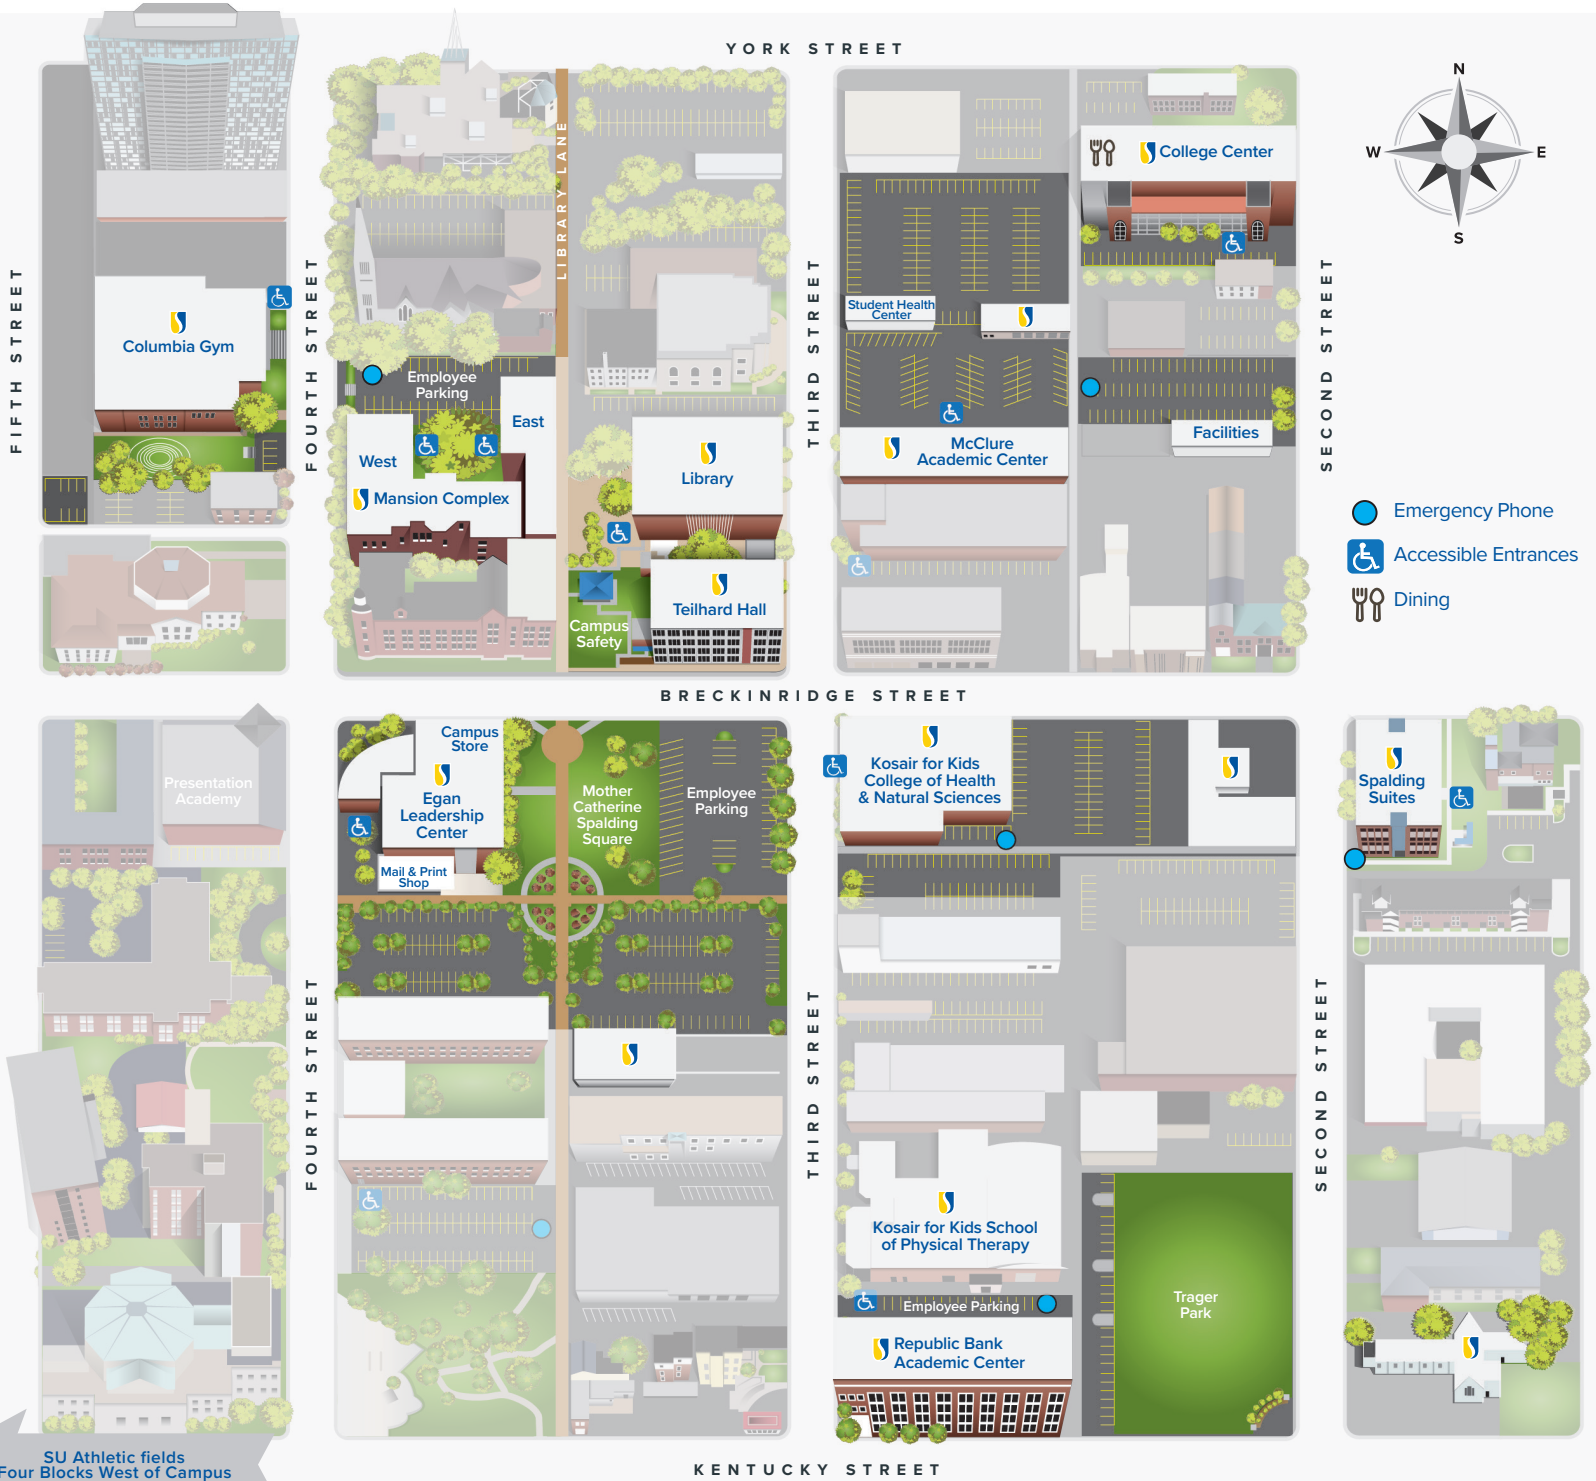

CAMPUS MAP

901 South Fourth Street
Louisville, KY 40203
(502) 585-9911
spalding.edu

SU Athletic fields
Four Blocks West of Campus

SPALDING UNIVERSITY FACILITIES NAMES AND ADDRESSES

Athletic Complex_____	916 S. Eighth St./939 S. Ninth St.
College Center_____	812 S. Second St.
Columbia Gym_____	824 S. Fourth St.
Community Garden_____	805 S. Second St.
Contemplative Garden_____	838 S. Fourth St.
Derby City Fields_____	1852 Lincoln Ave.
Egan Leadership Center_____	901 S. Fourth St.
Kosair for Kids College of Health and Natural Sciences_____	901 S. Third St.
Kosair for Kids School of Physical Therapy_____	961 S. Third St.
Library_____	853 Library Ln.
Mansion Complex_____	851 S. Fourth St.
McClure Academic Center_____	845 S. Third St.
Mother Catherine Spalding Square_____	947 S. Fourth St./315 W. Breckinridge St.
Republic Bank Academic Center_____	981 S. Third St.
Spalding Suites_____	901 S. Second St.
Student Health Center_____	829 S. Third St.
Teilhard Hall_____	859 Library Ln.
Trager Park_____	201 W. Kentucky St.