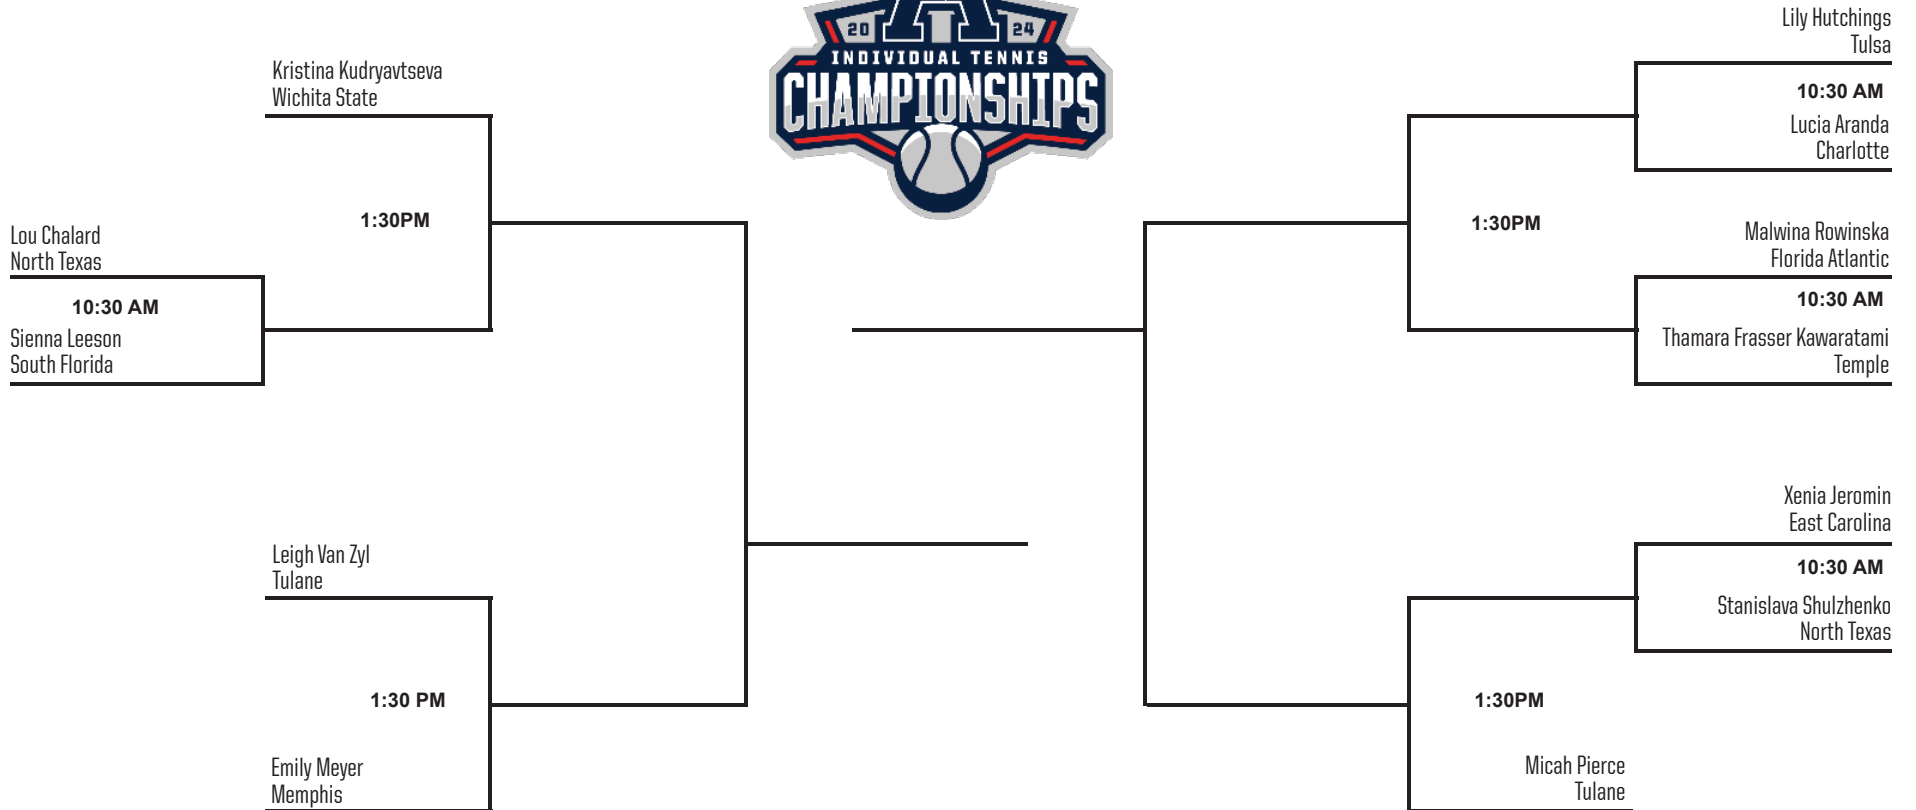

2024 American Athletic Conference Women's Tennis Singles Championship

Round of 32 October 24
 Round of 16 October 24
 Quarterfinals October 25
 Semifinals October 26
 Championship October 27
 Semifinals October 26
 Quarterfinals October 25
 Round of 16 October 24
 Round of 32 October 24

2024 American Athletic Conference Women's Tennis Doubles Championship

Round of 16
October 24

Quarterfinals
October 25

Semifinals
October 26

Championship
October 27

Semifinals
October 26

Quarterfinals
October 25

Finals Backdraw

October 27th

Semi Backdraw

October 26th

QF backdraw

October 25th

Round of 16

October 25th