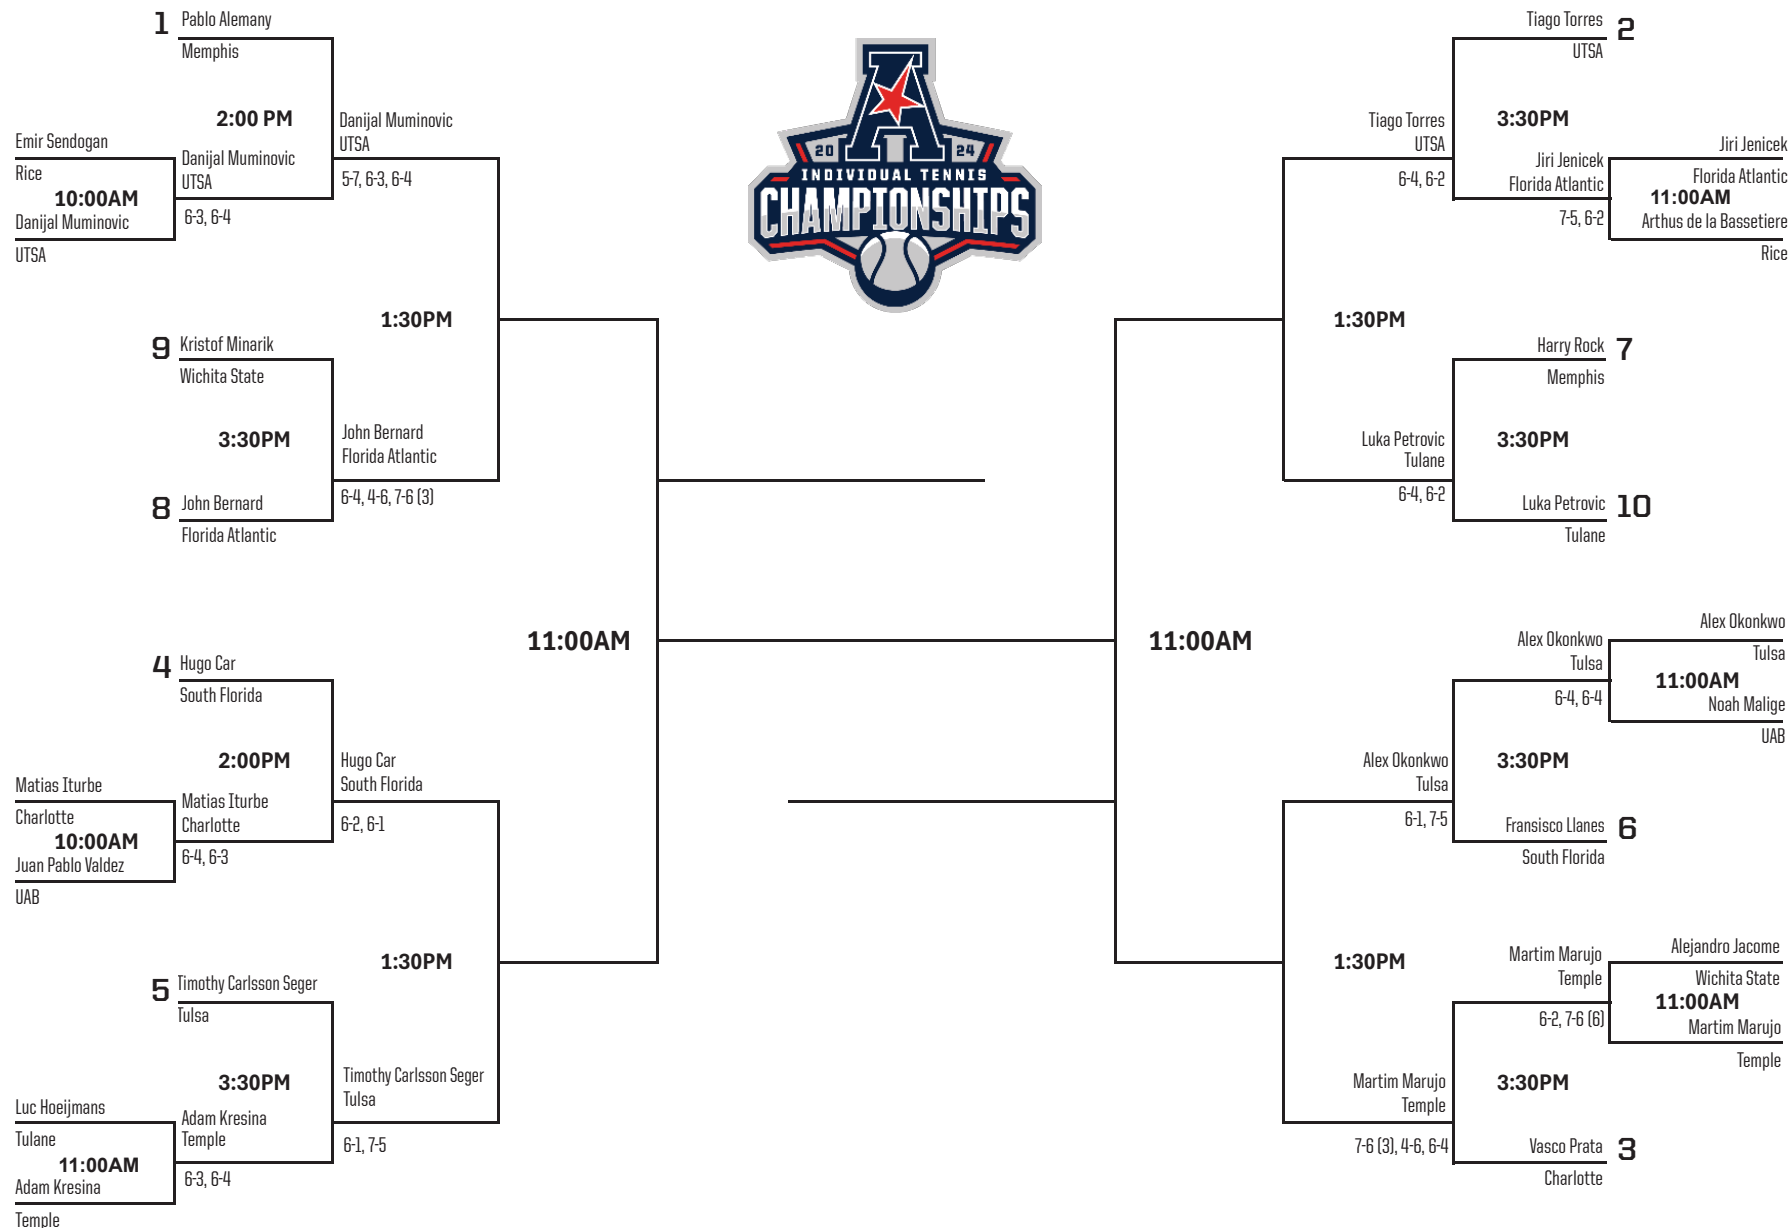

2024 American Athletic Conference Women's Tennis Singles Championship

Round of 32 October 24
 Round of 16 October 24
 Quarterfinals October 25
 Semifinals October 26
 Championship October 27
 Semifinals October 26
 Quarterfinals October 25
 Round of 16 October 24
 Round of 32 October 24

2024 American Athletic Conference Women's Tennis Doubles Championship

Round of 16
October 24

Quarterfinals
October 25

Semifinals
October 26

Championship
October 27

Semifinals
October 26

Quarterfinals
October 25

Finals Backdraw

October 27th

Semi Backdraw

October 26th

QF backdraw

October 25th

Round of 16

October 25th

2024 American Athletic Conference Men's Tennis Singles Championship

Round of 32
October 24
Round of 16
October 24
Quarterfinals
October 25
Semifinals
October 26
Championship
October 27
Semifinals
October 26
Quarterfinals
October 25
Round of 16
October 24
Round of 32
October 24