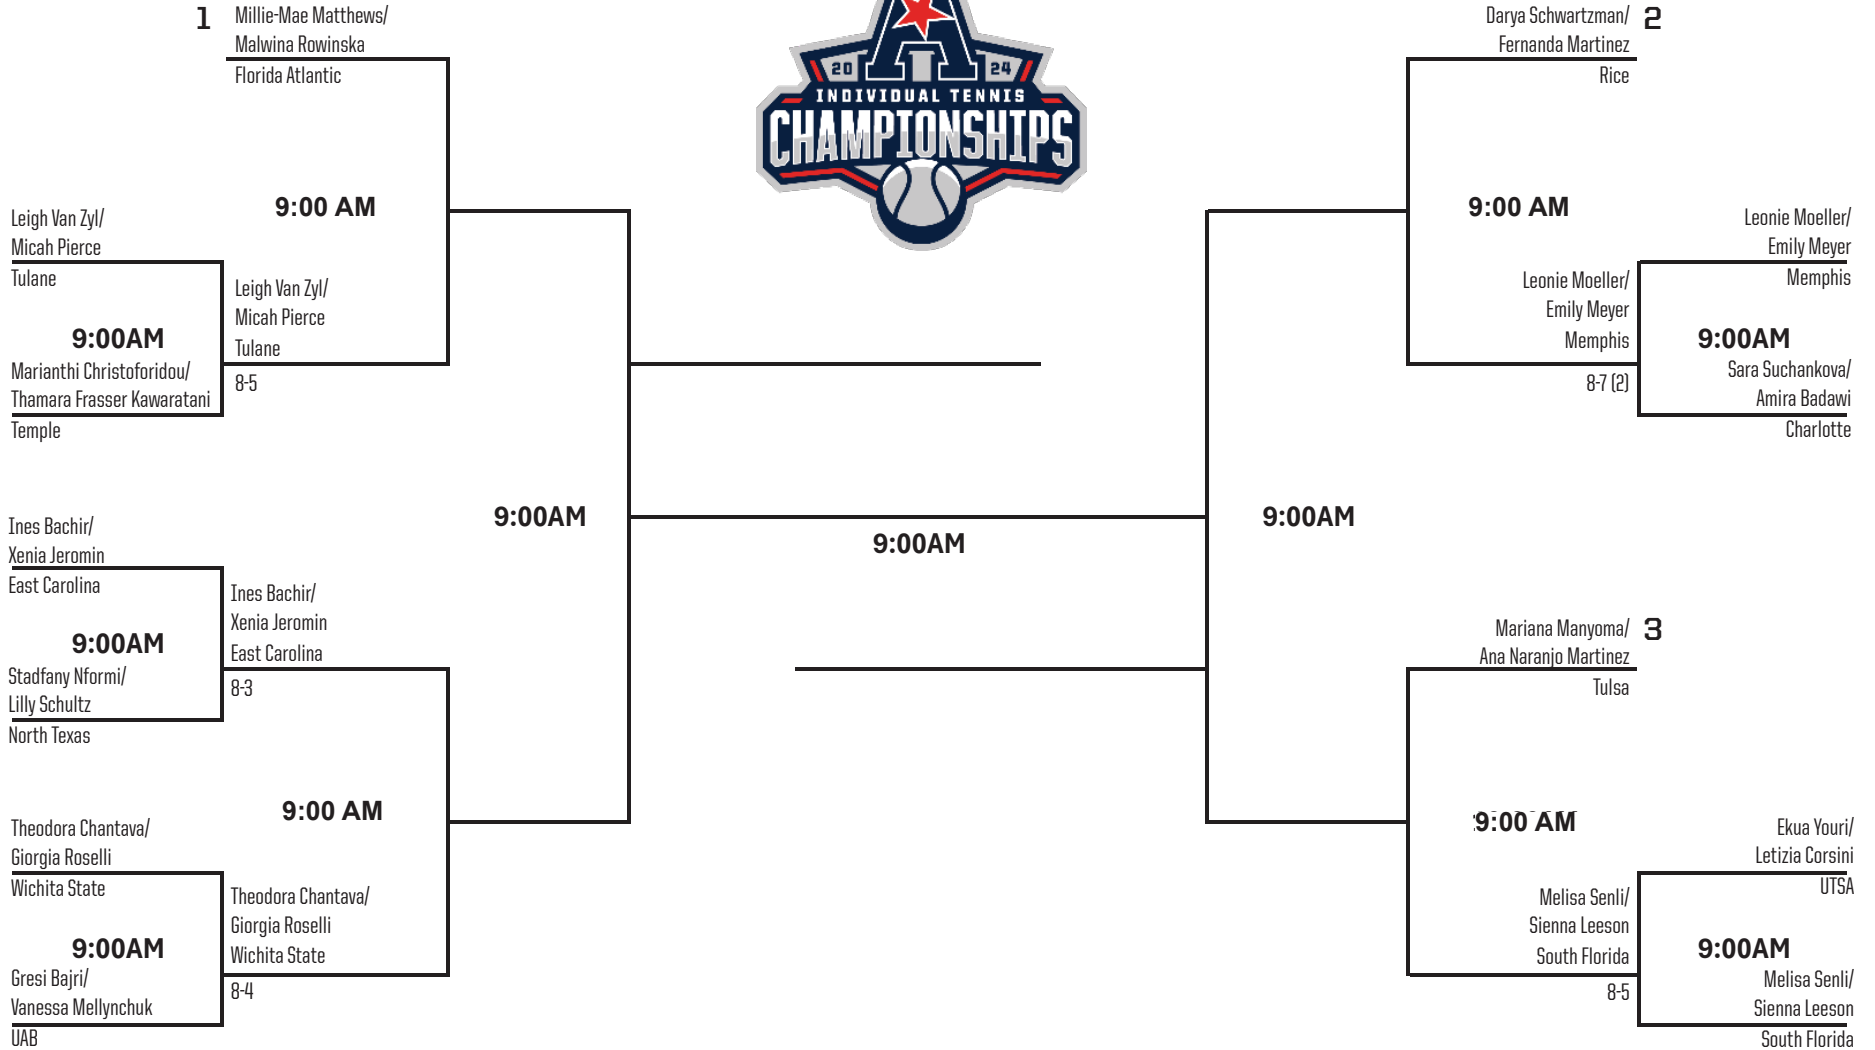

2024 American Athletic Conference Women's Tennis Doubles Championship

Round of 16
October 24

Quarterfinals
October 25

Semifinals
October 26

Championship
October 27

Semifinals
October 26

Quarterfinals
October 25

Round of 16
October 24