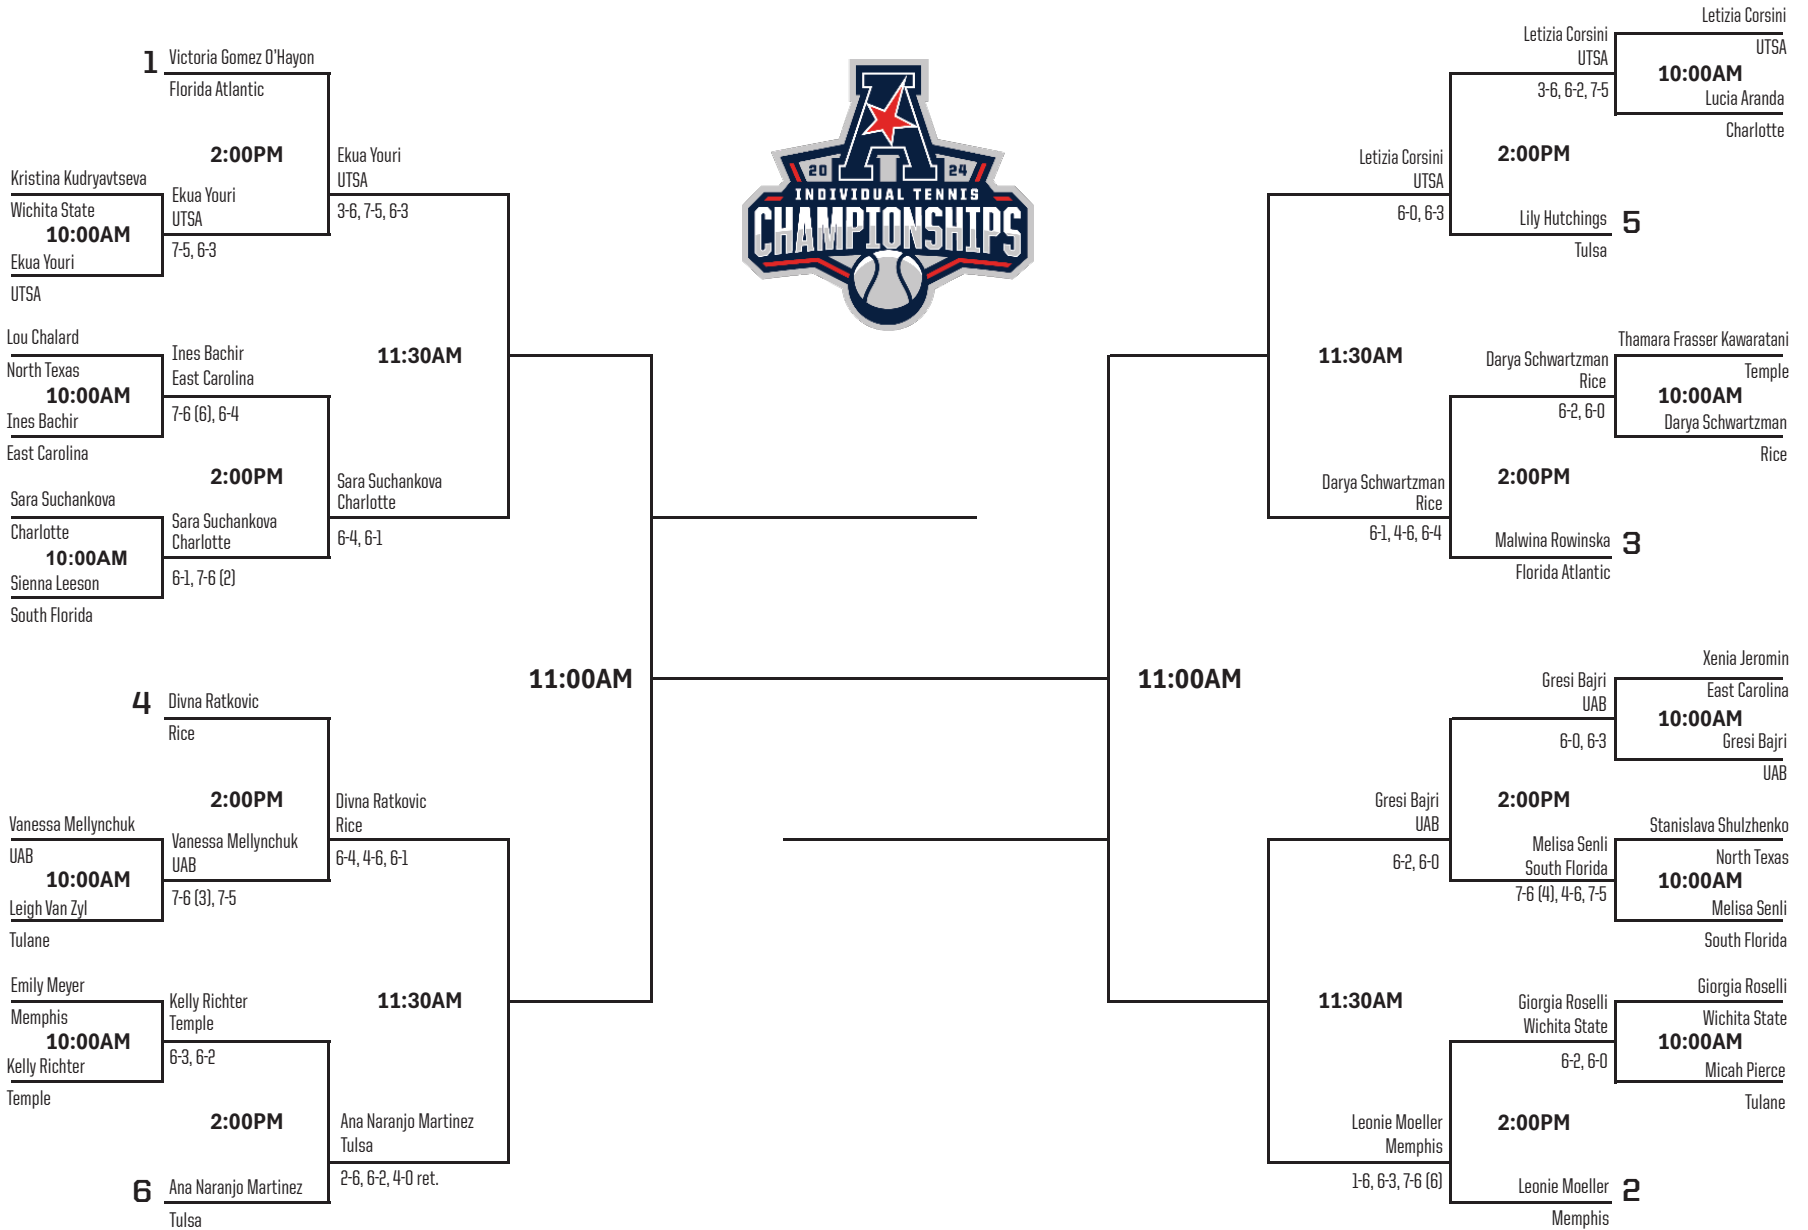

2024 American Athletic Conference Women's Tennis Singles Championship

Round of 32 October 24
 Round of 16 October 24
 Quarterfinals October 25
 Semifinals October 26
 Championship October 27
 Semifinals October 26
 Quarterfinals October 25
 Round of 16 October 24
 Round of 32 October 24

2024 American Athletic Conference Women's Tennis Doubles Championship

Round of 16
October 24

Quarterfinals
October 25

Semifinals
October 26

Championship
October 27

Semifinals
October 26

Quarterfinals
October 25